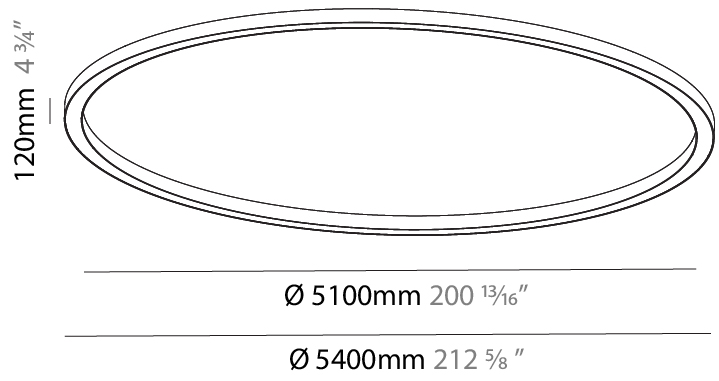

A32920- - -
base number   LED   Color   Finishes
                         Dimming   Temperature   (Diamond)

1. To build a product code in our configurator select the specify button on the base model # product page
2. To build a manual product code on this datasheet choose from the options listed below in blue font and add the suffix to the base model #

GENERAL
Series: Glorious
Subseries: Glorious
Brand: Prolicht
Division: Architectural
Mounting Type: Surface
Mounting Location: Ceiling

PHYSICAL
Diameter (mm): 5400
Diameter (in): 212 5/8
Height (mm): 120
Height (in): 4 3/4
Light Distribution: Direct
Weight (kg): 68
Weight (lbs): 149.6
Diffuser: PMMA - Opal
Fixture Finish: SSR / BKV / CWI / CRY / HAB / UFT / ITA / RUA / FTG / MYG / LOD / PUS / FRO / FUP / KIA / POP / BLS / SPG / MEY / GOH / GUM / CHC / COM / ABZ / JAG / OBR / MOS / ROR
Fixture Material: Aluminum

ELECTRICAL
Lamp Type: LED (Zhaga Standard)
Input Wattage (W): 280
Total Output Wattage (W): 224 / 179.2 (3500K)
Dimming: Non-Dimming / Phase Dimming (120Vac only) / 0-10V Dimming
Driver Included: Yes
Driver Location: Integrated
Driver Type: Constant Current - 120 / 277Vac
Driver Class: Class 2
Input Voltage (V): 120 - 277
Constant Current (MA): 350 / 800 (3500K)

LED
Color Temperature (°K): 3000 / 3500 / 4000
Max. Delivered Lumen (lm): 25840 / 26754 / 27300
CRI: >80 CRI
Efficiency (%): 65
Lamp Life (hrs): 50000

OPTICAL
RATINGS AND CERTIFICATIONS
Certified By: Certified for North American Standards
IP rating: IP20