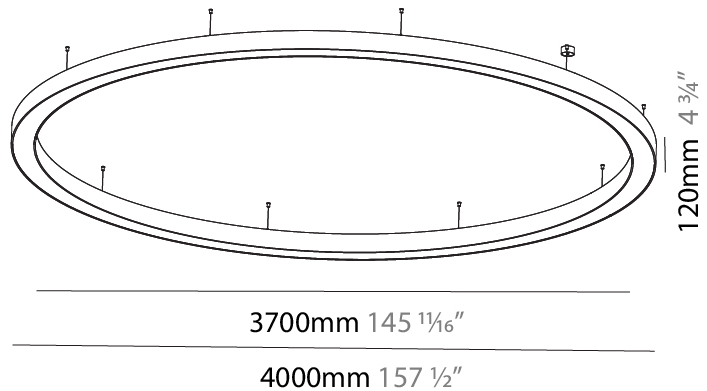

GENERAL

Series: Glorious
Subseries: Glorious
Brand: Prolicht
Division: Architectural
Mounting Type: Suspension
Mounting Location: Ceiling
Subcategory: Ambient

PHYSICAL

Shape: Round
Diameter (mm): 4000
Diameter (in): 157 1/2
Height (mm): 120
Height (in): 4 3/4
Max. Overall Height (mm): 2120
Max. Overall Height (in): 83 7/16
Light Distribution: Direct
Weight (kg): 50.71
Weight (lbs): 111.98
Diffuser: PMMA - Opal or Micro-Prism
Fixture Finish: SSR / BKV / CWI / CRY / HAB / UFT / ITA / RUA / FTG / MYG / LOD / PUS / FRO / FUP / KIA / POP / BLS / SPG / MEY / GOH / GUM / CHC / COM / ABZ / JAG / OBR / MOS / ROR
Fixture Material: Aluminum

ELECTRICAL

Lamp Type: LED (Zhaga Standard)
Input Wattage (W): 200
Total Output Wattage (W): 160 / 128 (3500K)
Dimming: Non-Dimming / Phase Dimming (120Vac only) / 0-10V Dimming
Driver Included: Yes
Driver Location: Integrated
Driver Type: Constant Current
Driver Class: Class 2
Input Voltage (V): 120 - 277
Constant Current (mA): 350 / 1000 (3500K)

LED

Color Temperature (°K): 3000 / 3500 / 4000
Max. Delivered Lumen (lm): 18460 / 19110 / 19500
CRI: >80 CRI
Efficiency (%): 0.65
Lamp Life (hrs): 50000

OPTICAL

RATINGS AND CERTIFICATIONS

Certified By: Certified for North American Standards
IP rating: IP20

PROJECT	_____
TYPE	_____
SPECIFIER	_____
QUANTITY	_____
DATE	_____