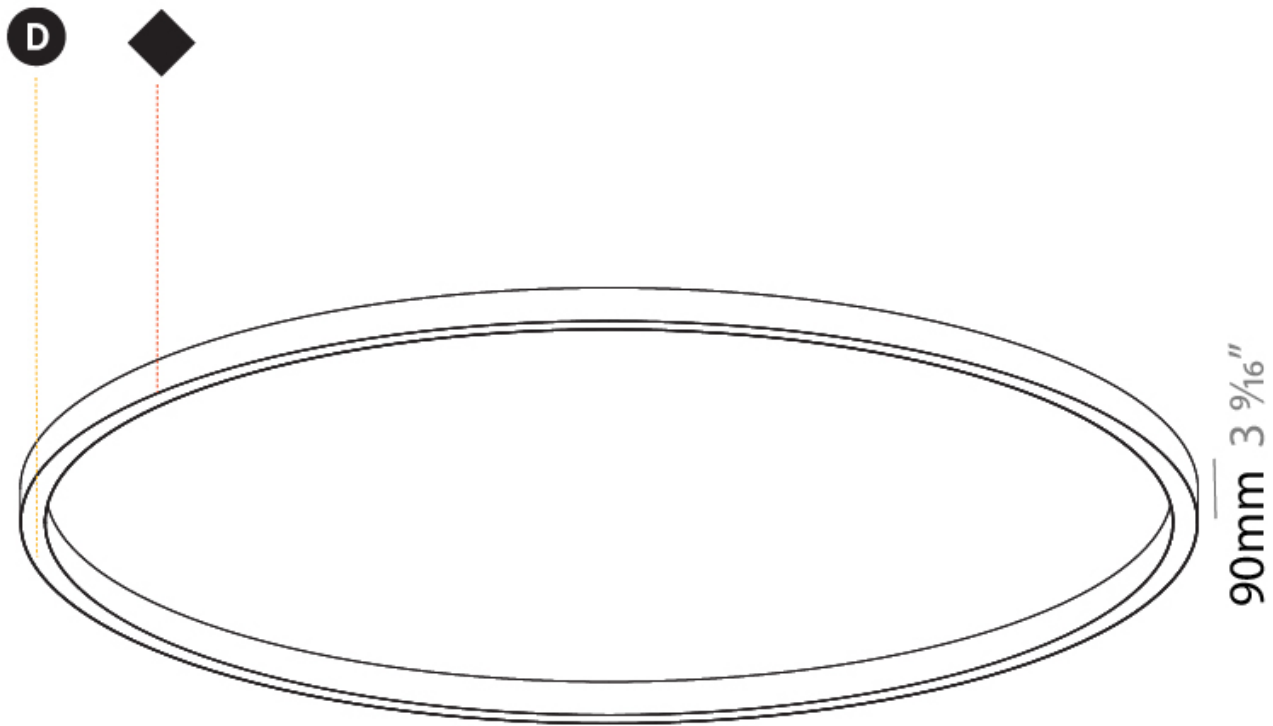

A3D022-

PROJECT _____

TYPE _____

SPECIFIER _____

QUANTITY _____

DATE _____

Ø 5070mm 199 5/8"

Ø 5200mm 204 3/4 "