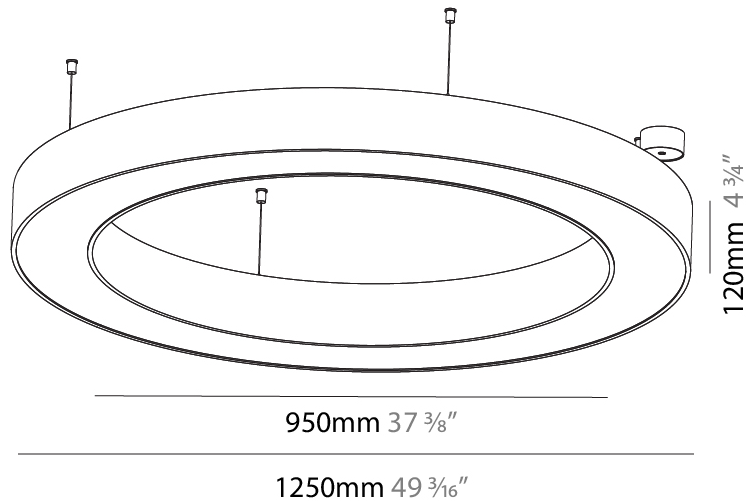

GENERAL

Series: Glorious
Subseries: Glorious
Brand: Prolight
Division: Architectural
Mounting Type: Suspension
Mounting Location: Ceiling
Subcategory: Ambient

PHYSICAL

Shape: Round
Diameter (mm): 1250
Diameter (in): 49 ⁷/₁₆
Height (mm): 120
Height (in): 4 ³/₄
Max. Overall Height (mm): 2120
Max. Overall Height (in): 83 ⁷/₁₆
Light Distribution: Direct
Weight (kg): 12.847
Weight (lbs): 28.26
Diffuser: [PMMA - Opal or Micro-Prism](#)
Fixture Finish: [SSR / BKV / CWI / CRY / HAB / UFT / ITA / RUA / FTG / MYG / LOD / PUS / FRO / FUP / KIA / POP / BLS / SPG / MEY / GOH / GUM / CHC / COM / ABZ / JAG / OBR / MOS / ROR](#)
Fixture Material: Aluminum

ELECTRICAL

Lamp Type: LED (Zhaga Standard)
Input Wattage (W): 60
Total Output Wattage (W): 48 / 38.4 (3500K)
Dimming: [Non-Dimming / Phase Dimming (120Vac only) / 0-10V Dimming](#)
Driver Included: Yes
Driver Location: Integrated
Driver Type: Constant Current
Driver Class: Class 2
Input Voltage (V): 120 - 277
Constant Current (MA): 350 / 1200 (3500K)

LED

Color Temperature (°K): [3000 / 3500 / 4000](#)
Max. Delivered Lumen (lm): 5540 / 5733 / 5850
CRI: >80 CRI
Efficiency (%): 0.65
Lamp Life (hrs): 50000

OPTICAL

RATINGS AND CERTIFICATIONS

Certified By: Certified for North American Standards
IP rating: IP20