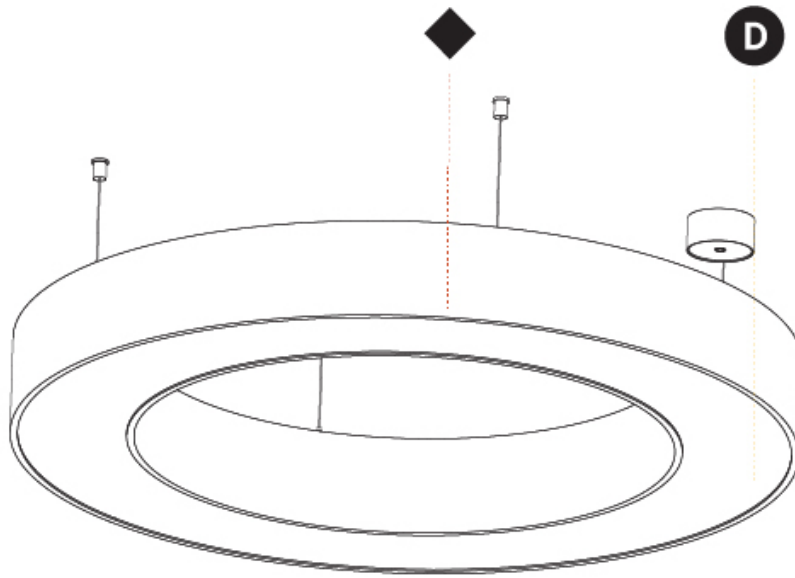

GLORIOUS SUSPENSION

A30229-

PROJECT	_____
TYPE	_____
SPECIFIER	_____
QUANTITY	_____
DATE	_____