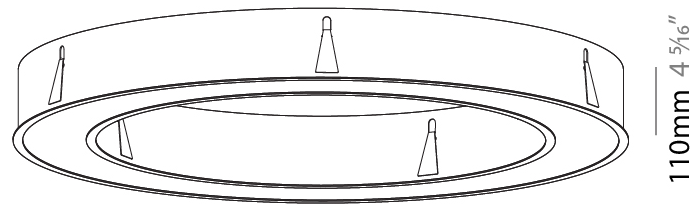

GENERAL

Series: Glorious
Subseries: Glorious
Brand: Prolicht
Division: Architectural
Mounting Type: Recessed
Mounting Location: Ceiling
Subcategory: Ambient

PHYSICAL

Shape: Round
Diameter (mm): 1270
Diameter (in): 50
Height (mm): 110
Height (in): 4 5/16
Min. Recessing Depth (mm): 120
Min. Recessing Depth (in): 4 3/4
Light Distribution: Direct
Weight (kg): 15.446
Weight (lbs): 34.05
Diffuser: PMMA - Opal or Micro-Prism
Fixture Finish: SSR / BKV / CWI / CRY / HAB / UFT / ITA / RUA / FTG / MYG / LOD / PUS / FRO / FUP / KIA / POP / BLS / SPG / MEY / GOH / GUM / CHC / COM / ABZ / JAG / OBR / MOS / ROR
Fixture Material: Aluminum
Cut-out Measurements: 1260mm / 49 5/8" x 940mm / 37"

ELECTRICAL

Lamp Type: LED (Zhaga Standard)
Input Wattage (W): 60
Total Output Wattage (W): 48 / 38.4 (3500K)
Dimming: 0-10V Dimming / Phase Dimming (120Vac Only)
Driver Included: Yes
Driver Location: Integrated
Driver Type: Constant Current - 120 / 277Vac
Driver Class: Class 2
Input Voltage (V): 120 - 277
Constant Current (MA): 350 / 600 (3500K)

LED

Color Temperature (°K): 3000 / 3500 / 4000
Max. Delivered Lumen (lm): 5540 / 5733 / 5850
CRI: >80 CRI
Efficiency (%): 65
Lamp Life (hrs): 50000

OPTICAL

RATINGS AND CERTIFICATIONS

Certified By: Certified for North American Standards
IP rating: IP20

PROJECT
TYPE
SPECIFIER
QUANTITY
DATE

Ø 928mm 36 9/16"

Ø 1270mm 50"

110mm 4 5/16"

1260mm x 940mm
49 5/8" x 37"

120mm
4 3/4"

10 - 15mm
3/8" - 9/16"