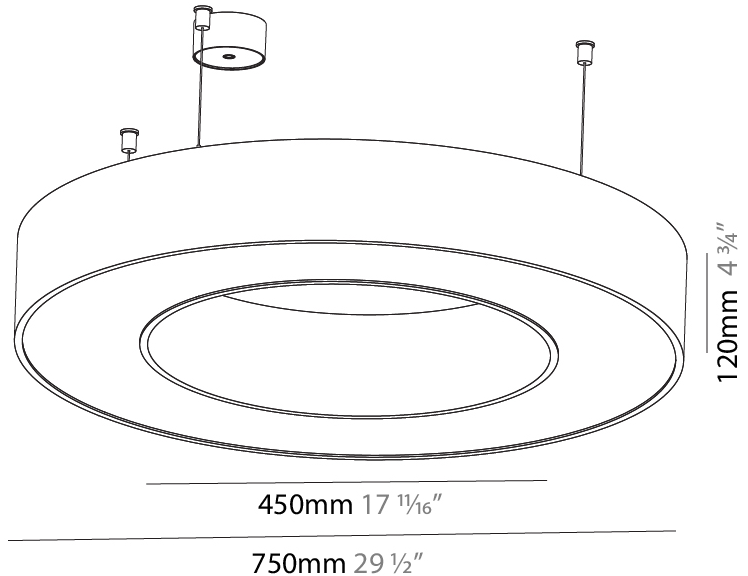

GENERAL

Series: Glorious
Subseries: Glorious
Brand: Prolight
Division: Architectural
Mounting Type: Suspension
Mounting Location: Ceiling
Subcategory: Ambient

PHYSICAL

Shape: Round
Diameter (mm): 750
Diameter (in): 29 1/2
Height (mm): 120
Height (in): 4 3/4
Max. Overall Height (mm): 2120
Max. Overall Height (in): 83 7/16
Light Distribution: Direct
Weight (kg): 7.062
Weight (lbs): 15.56
Diffuser: [PMMA - Opal or Micro-Prism](#)
Fixture Finish: [SSR / BKV / CWI / CRY / HAB / UFT / ITA / RUA / FTG / MYG / LOD / PUS / FRO / FUP / KIA / POP / BLS / SPG / MEY / GOH / GUM / CHC / COM / ABZ / JAG / OBR / MOS / ROR](#)
Fixture Material: Aluminum

ELECTRICAL

Lamp Type: LED (Zhaga Standard)
Input Wattage (W): 30
Total Output Wattage (W): 24 / 19.2 (3500K)
Dimming: [Non-Dimming / Phase Dimming (120Vac only) / 0-10V Dimming](#)
Driver Included: Yes
Driver Location: Integrated
Driver Type: Constant Current
Driver Class: Class 2
Input Voltage (V): 120 - 277
Constant Current (MA): 350 / 600 (3500K)

LED

[Color Temperature (°K): 3000 / 3500 / 4000](#)
Max. Delivered Lumen (lm): 2770 / 2862 / 2920
CRI: >80 CRI
Efficiency (%): 65
Lamp Life (hrs): 50000

OPTICAL

RATINGS AND CERTIFICATIONS

Certified By: Certified for North American Standards
IP rating: IP20