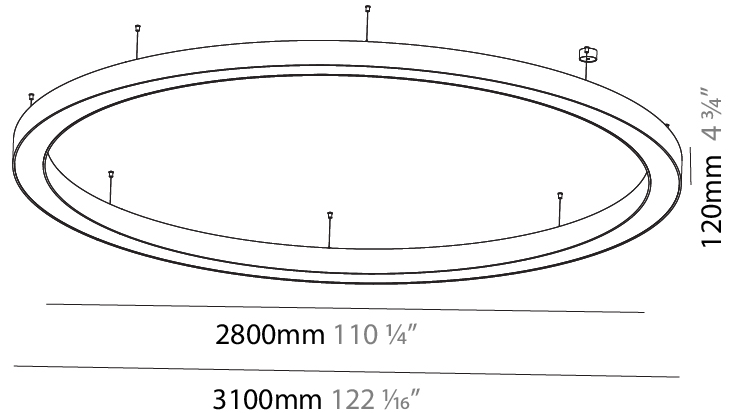

GENERAL

Series: Glorious
Subseries: Glorious
Brand: Prolicht
Division: Architectural
Mounting Type: Suspension
Mounting Location: Ceiling
Subcategory: Ambient

PHYSICAL

Shape: Round
Diameter (mm): 3100
Diameter (in): 122 1/16
Depth (mm): 120
Depth (in): 4 3/4
Max. Overall Height (mm): 2120
Max. Overall Height (in): 83 7/16
Light Distribution: Direct / Indirect
Weight (kg): 40.905
Weight (lbs): 90.18
Diffuser: PMMA - Opalor Micro-Prism
Fixture Finish: [SSR / BKV / CWI / CRY / HAB / UFT / ITA / RUA / FTG / MYG / LOD / PUS / FRO / FUP / KIA / POP / BLS / SPG / MEY / GOH / GUM / CHC / COM / ABZ / JAG / OBR / MOS / ROR](#)
Fixture Material: Aluminum

ELECTRICAL

Lamp Type: LED (Zhaga Standard)
Input Wattage (W): 240
Total Output Wattage (W): 192 / 153.6 (3500K)
Dimming: [Non-Dimming / Phase Dimming (120Vac only) / 0-10V Dimming](#)
Driver Included: Yes
Driver Location: Integrated
Driver Type: Constant Current - 120 / 277Vac
Driver Class: Class 2
Input Voltage (V): 120 - 277
Constant Current (MA): 350 / 800 (3500K)

LED

[Color Temperature (°K): 3000 / 3500 / 4000](#)
Max. Delivered Lumen (lm): 14770 / 15288 / 15600 Direct / 10220 / 10584 / 10800 Indirect
CRI: >80 CRI
Efficiency (%): 70
Lamp Life (hrs): 50000

OPTICAL

RATINGS AND CERTIFICATIONS

Certified By: Certified for North American Standards
IP rating: IP20

PROJECT
TYPE
SPECIFIER
QUANTITY
DATE