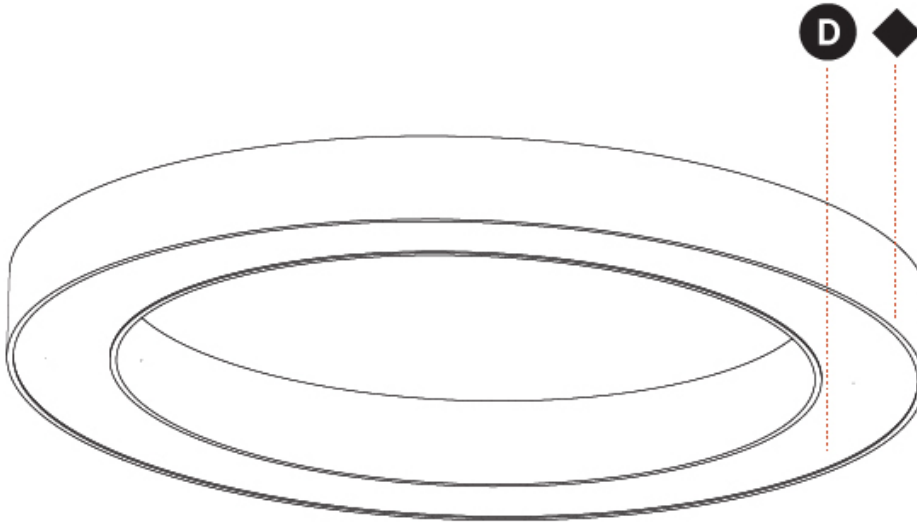

A32914-

PROJECT	_____
TYPE	_____
SPECIFIER	_____
QUANTITY	_____
DATE	_____