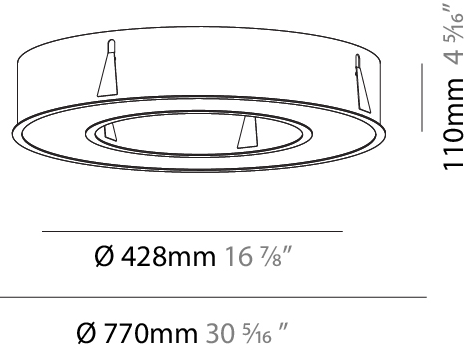

GENERAL

Series: Glorious
Subseries: Glorious
Brand: Prolight
Division: Architectural
Mounting Type: Recessed
Mounting Location: Ceiling
Subcategory: Ambient

PHYSICAL

Shape: Round
Diameter (mm): 770
Diameter (in): 30 ⁵/₁₆
Height (mm): 110
Height (in): 4 ⁵/₁₆
Min. Recessing Depth (mm): 120
Min. Recessing Depth (in): 4 ³/₄
Light Distribution: Direct
Weight (kg): 9.285
Weight (lbs): 20.47
Diffuser: PMMA - Opal or Micro-Prism
Fixture Finish: SSR / BKV / CWI / CRY / HAB / UFT / ITA / RUA / FTG / MYG / LOD / PUS / FRO / FUP / KIA / POP / BLS / SPG / MEY / GOH / GUM / CHC / COM / ABZ / JAG / OBR / MOS / ROR
Fixture Material: Aluminum
Cut-out Measurements: 760mm / 29 15/16" x 440mm / 17 5/16"

ELECTRICAL

Lamp Type: LED (Zhaga Standard)
Input Wattage (W): 30
Total Output Wattage (W): 24 / 19.2 (3500K)
Dimming: Non-Dimming / Phase Dimming (120Vac only) / 0-10V Dimming
Driver Included: Yes
Driver Location: Integrated
Driver Type: Constant Current - 120 / 277Vac
Driver Class: Class 2
Input Voltage (V): 120 - 277
Constant Current (MA): 350 / 600 (3500K)

LED

Color Temperature (°K): 3000 / 3500 / 4000
Max. Delivered Lumen (lm): 2770 / 2862 / 2920
CRI: >80 CRI
Efficiency (%): 65
Lamp Life (hrs): 50000

OPTICAL

RATINGS AND CERTIFICATIONS

Certified By: Certified for North American Standards
IP rating: IP20

760mm x 440mm
29 ¹⁵/₁₆" x 17 ⁵/₁₆"

120mm
4 ³/₄"

10 - 15mm
³/₈" - ⁹/₁₆"