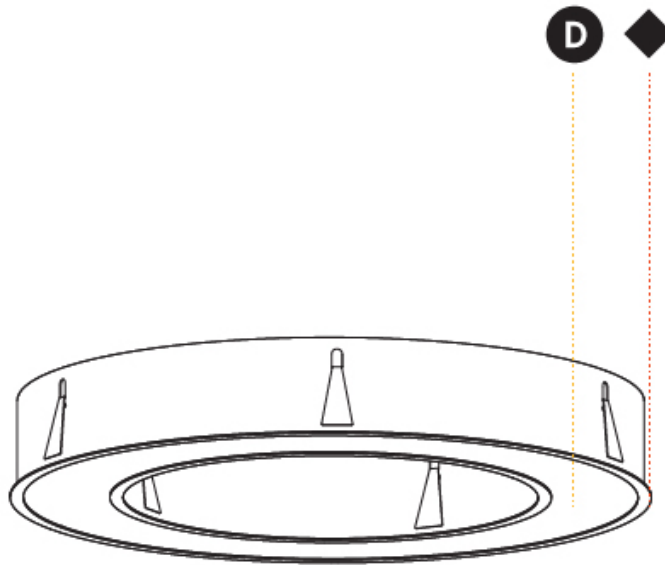

A37505-

PROJECT

TYPE

SPECIFIER

QUANTITY

DATE