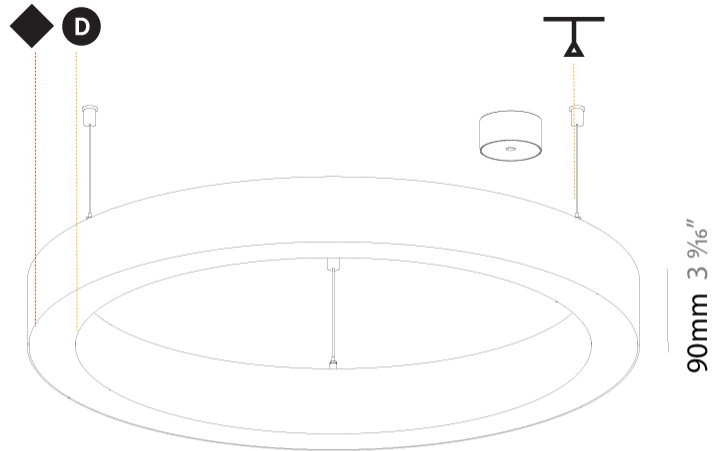

GENERAL

Series: Glorious
Subseries: Glorious Slim
Brand: Prolicht
Division: Architectural
Mounting Type: Suspension
Mounting Location: Ceiling
Subcategory: Ambient

PHYSICAL

Shape: Round
Diameter (mm): 800
Diameter (in): 31 1/2
Height (mm): 90
Height (in): 3 9/16
Max. Overall Height (mm): 2090
Max. Overall Height (in): 82 5/16
Light Distribution: Direct
Weight (kg): 6.772
Weight (lbs): 14.93
Diffuser: [PMMA - Opal or Micro-Prism](#)
Fixture Finish: [SSR / BKV / CWI / CRY / HAB / UFT / ITA / RUA / FTG / MYG / LOD / PUS / FRO / FUP / KIA / POP / BLS / SPG / MEY / GOH / GUM / CHC / COM / ABZ / JAG / OBR / MOS / ROR](#)
Fixture Material: Aluminum
Cable Details: 2000mm or 6000mm Transparent Cable

ELECTRICAL

Lamp Type: LED (Zhaga Standard)
Input Wattage (W): 52.1
Total Output Wattage (W): 48
Dimming: [Tri-Mode (Non-Dimming and Phase Dimming (120Vac only) and 0-10V Dimming)](#)
Driver Included: Yes
Driver Location: Integrated
Driver Type: Constant Current - Universal
Driver Class: Class 2
Input Voltage (V): 120 - 277
Constant Current (MA): 350

LED

Color Temperature (°K): [2700 / 3000 / 3500 / 4000](#)
Max. Delivered Lumen (lm): 6237 / 6388 / 4979 / 6768
Nominal Lumen (lm): 7955 / 8148 / 6351 / 8632
CRI: >80 CRI
Efficiency (%): 88
Lamp Life (hrs): 50000

OPTICAL

Beam Angle: 110

RATINGS AND CERTIFICATIONS

Certified By: Certified for North American Standards
IP rating: IP20

Ø 670mm 26 3/8"

Ø 800mm 31 1/2"