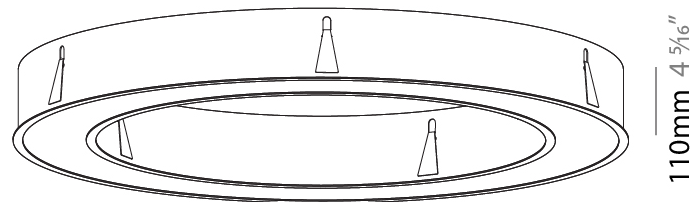

GENERAL

Series: Glorious
Subseries: Glorious
Brand: Prolicht
Division: Architectural
Mounting Type: Recessed
Mounting Location: Ceiling
Subcategory: Ambient

PHYSICAL

Shape: Round
Diameter (mm): 1270
Diameter (in): 50
Height (mm): 110
Height (in): 4 ⁵/₁₆
Min. Recessing Depth (mm): 120
Min. Recessing Depth (in): 4 ³/₄
Light Distribution: Direct
Weight (kg): 15.446
Weight (lbs): 34.05
Diffuser: PMMA - Opal or Micro-Prism
Fixture Finish: SSR / BKV / CWI / CRY / HAB / UFT / ITA / RUA / FTG / MYG / LOD / PUS / FRO / FUP / KIA / POP / BLS / SPG / MEY / GOH / GUM / CHC / COM / ABZ / JAG / OBR / MOS / ROR
Fixture Material: Aluminum
Cut-out Measurements: 1260mm / 49 5/8" x 940mm / 37"

ELECTRICAL

Lamp Type: LED (Zhaga Standard)
Input Wattage (W): 60
Total Output Wattage (W): 48 / 38.4 (3500K)
Dimming: 0-10V Dimming / Phase Dimming (120Vac Only)
Driver Included: Yes
Driver Location: Integrated
Driver Type: Constant Current - 120 / 277Vac
Driver Class: Class 2
Input Voltage (V): 120 - 277
Constant Current (MA): 350 / 600 (3500K)

LED

Color Temperature (°K): 3000 / 3500 / 4000
Max. Delivered Lumen (lm): 5540 / 5733 / 5850
CRI: >80 CRI
Efficiency (%): 65
Lamp Life (hrs): 50000

OPTICAL

RATINGS AND CERTIFICATIONS

Certified By: Certified for North American Standards
IP rating: IP20

PROJECT
TYPE
SPECIFIER
QUANTITY
DATE

Ø 928mm 36 ⁹/₁₆"

Ø 1270mm 50 "

110mm 4 ⁵/₁₆"

1260mm x 940mm
49 5/8" x 37"

120mm
4 3/4"

10 - 15mm
3/8" - 9/16"