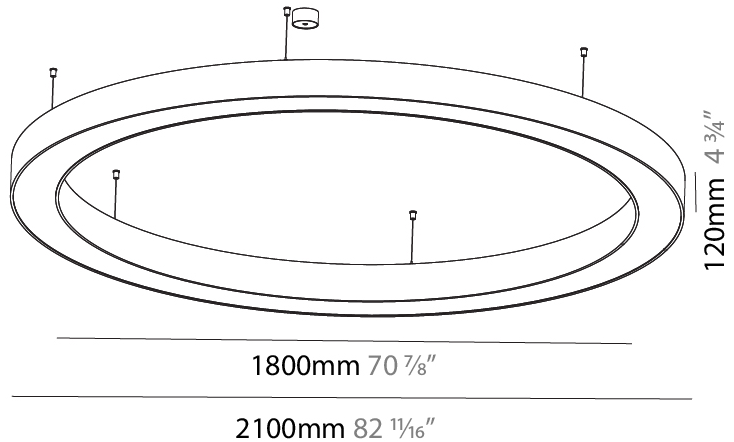

GENERAL

Series: Glorious
Subseries: Glorious
Brand: Prolight
Division: Architectural
Mounting Type: Suspension
Mounting Location: Ceiling
Subcategory: Ambient

PHYSICAL

Shape: Round
Diameter (mm): 2100
Diameter (in): 82 11/16
Height (mm): 120
Height (in): 4 3/4
Max. Overall Height (mm): 2120
Max. Overall Height (in): 83 7/16
Light Distribution: Direct
Weight (kg): 25.9
Weight (lbs): 56.98
Diffuser: PMMA - Opal or Micro-Prism
Fixture Finish: SSR / BKV / CWI / CRY / HAB / UFT / ITA / RUA / FTG / MYG / LOD / PUS / FRO / FUP / KIA / POP / BLS / SPG / MEY / GOH / GUM / CHC / COM / ABZ / JAG / OBR / MOS / ROR
Fixture Material: Aluminum

ELECTRICAL

Lamp Type: LED (Zhaga Standard)
Input Wattage (W): 105
Total Output Wattage (W): 84 / 67.2 (3500K)
Dimming: Non-Dimming / Phase Dimming (120Vac only) / 0-10V Dimming
Driver Included: Yes
Driver Location: Integrated
Driver Type: Constant Current
Driver Class: Class 2
Input Voltage (V): 120 - 277
Constant Current (MA): 350 / 700 (3500K)

LED

Color Temperature (°K): 3000 / 3500 / 4000
Max. Delivered Lumen (lm): 9690 / 10035 / 10240
CRI: >80 CRI
Efficiency (%): 65
Lamp Life (hrs): 50000

OPTICAL

RATINGS AND CERTIFICATIONS

Certified By: Certified for North American Standards
IP rating: IP20