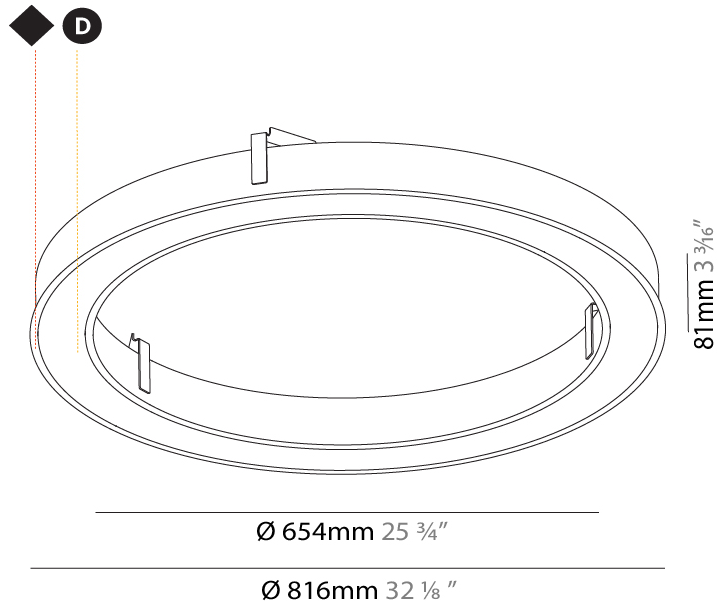

GENERAL

Series: Glorious
Subseries: Glorious Slim
Brand: Prolight
Division: Architectural
Mounting Type: Recessed
Mounting Location: Ceiling
Subcategory: Ambient

PHYSICAL

Shape: Round
Diameter (mm): 816
Diameter (in): 32 1/8
Height (mm): 81
Height (in): 3 3/16
Min. Recessing Depth (mm): 120
Min. Recessing Depth (in): 4 3/4
Light Distribution: Direct
Weight (kg): 6.755
Weight (lbs): 14.89
Diffuser: PMMA - Opal or Micro-Prism
Fixture Finish: SSR / BKV / CWI / CRY / HAB / UFT / ITA / RUA / FTG / MYG / LOD / PUS / FRO / FUP / KIA / POP / BLS / SPG / MEY / GOH / GUM / CHC / COM / ABZ / JAG / OBR / MOS / ROR
Fixture Material: Aluminum
Cut-out Measurements: 807mm / 31 3/4" x 663mm / 26 1/8"

ELECTRICAL

Lamp Type: LED (Zhaga Standard)
Input Wattage (W): 56
Total Output Wattage (W): 48
Dimming: Tri-Mode (Non-Dimming and Phase Dimming (120Vac only) and 0-10V Dimming)
Driver Included: Yes
Driver Location: Integrated
Driver Type: Constant Current - Universal
Driver Class: Class 2
Input Voltage (V): 120 - 277
Constant Current (MA): 350

LED

Color Temperature (°K): 3000 / 3500 / 4000
Max. Delivered Lumen (lm): 5450 / 5557 / 5670
CRI: >80 CRI
Efficiency (%): 0.884
Lamp Life (hrs): 50000

OPTICAL

RATINGS AND CERTIFICATIONS

Certified By: Certified for North American Standards
IP rating: IP20

807mm x 663mm
31 3/4" x 26 1/8"

120mm
4 3/4"

10 - 30mm
3/8" - 1 1/8"