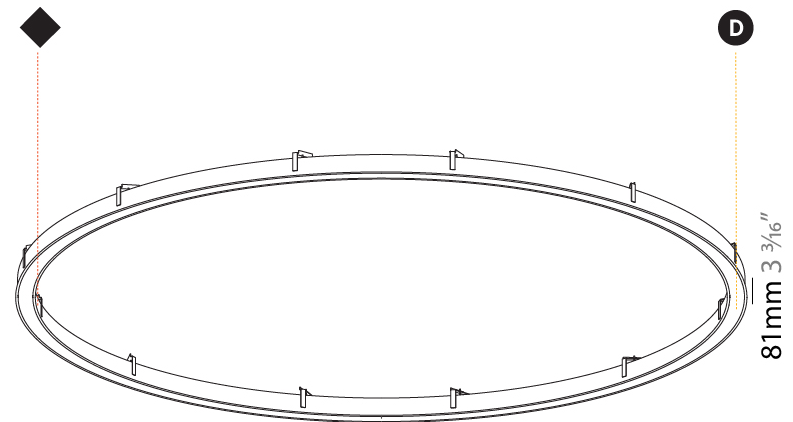

GENERAL

Series: Glorious
Subseries: Glorious Slim
Brand: Prolicht
Division: Architectural
Mounting Type: Recessed
Mounting Location: Ceiling
Subcategory: Ambient

PHYSICAL

Shape: Round
Diameter (mm): 5216
Diameter (in): 205 ³/₈
Height (mm): 81
Height (in): 3 ³/₁₆
Min. Recessing Depth (mm): 120
Min. Recessing Depth (in): 4 ³/₄
Light Distribution: Direct
Weight (kg): 47.924
Weight (lbs): 106.00
Diffuser: [PMMA - Opal or Micro-Prism](#)
Fixture Finish: [SSR / BKV / CWI / CRY / HAB / UFT / ITA / RUA / FTG / MYG / LOD / PUS / FRO / FUP / KIA / POP / BLS / SPG / MEY / GOH / GUM / CHC / COM / ABZ / JAG / OBR / MOS / ROR](#)
Fixture Material: Aluminum
Cut-out Measurements: 5207mm / 205" x 5063mm / 199 5/16"

ELECTRICAL

Lamp Type: LED (Zhaga Standard)
Input Wattage (W): 392
Total Output Wattage (W): 336
Dimming: [Tri-Mode (Non-Dimming and Phase Dimming (120Vac only) and 0-10V Dimming)](#)
Driver Included: Yes
Driver Location: Integrated
Driver Type: Constant Current - Universal
Driver Class: Class 2
Input Voltage (V): 120 - 277
Constant Current (MA): 350

LED

[Color Temperature (°K): 3000 / 3500 / 4000](#)
Max. Delivered Lumen (lm): 47520 / 48510 / 49500
CRI: >80 CRI
Efficiency (%): 0.884
Lamp Life (hrs): 50000

OPTICAL

RATINGS AND CERTIFICATIONS

Certified By: Certified for North American Standards
IP rating: IP20

Ø 5054mm 199"

Ø 5216mm 205 ³/₈ "

5207mm x 5063mm
205" x 199 ⁵/₁₆ "

120mm
4 ³/₄ "

10 - 30mm
³/₈" - 1 ³/₁₆ "