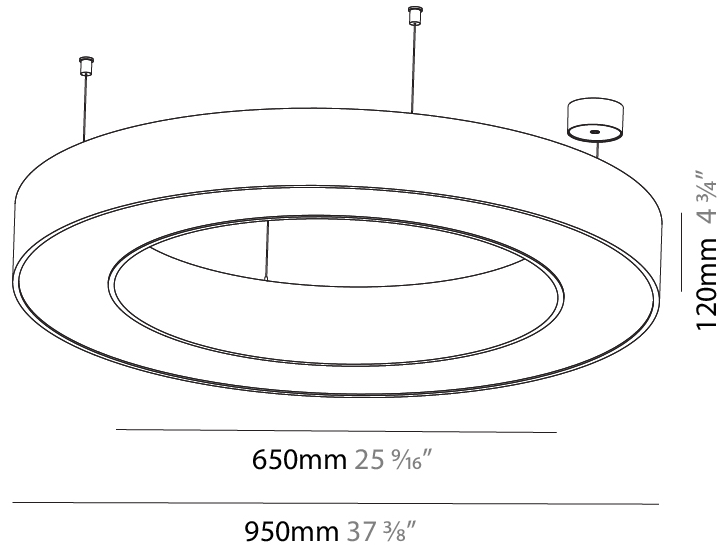

GENERAL

Series: Glorious
Subseries: Glorious
Brand: Prolight
Division: Architectural
Mounting Type: Suspension
Mounting Location: Ceiling
Subcategory: Ambient

PHYSICAL

Shape: Round
Diameter (mm): 950
Diameter (in): 37 ⁷/₈
Height (mm): 120
Height (in): 4 ³/₄
Max. Overall Height (mm): 2120
Max. Overall Height (in): 83 ⁷/₁₆
Light Distribution: Direct
Weight (kg): 9.172
Weight (lbs): 20.22
Diffuser: [PMMA - Opal or Micro-Prism](#)
Fixture Finish: [SSR / BKV / CWI / CRY / HAB / UFT / ITA / RUA / FTG / MYG / LOD / PUS / FRO / FUP / KIA / POP / BLS / SPG / MEY / GOH / GUM / CHC / COM / ABZ / JAG / OBR / MOS / ROR](#)
Fixture Material: Aluminum

ELECTRICAL

Lamp Type: LED (Zhaga Standard)
Input Wattage (W): 45
Total Output Wattage (W): 36 / 28.8 (3500K)
Dimming: [Non-Dimming / Phase Dimming (120Vac only) / 0-10V Dimming](#)
Driver Included: Yes
Driver Location: Integrated
Driver Type: Constant Current
Driver Class: Class 2
Input Voltage (V): 120 - 277
Constant Current (MA): 350 / 900 (3500K)

LED

Color Temperature (°K): [3000 / 3500 / 4000](#)
Max. Delivered Lumen (lm): 4150 / 4302 / 4390
CRI: >80 CRI
Efficiency (%): 65
Lamp Life (hrs): 50000

OPTICAL

RATINGS AND CERTIFICATIONS

Certified By: Certified for North American Standards
IP rating: IP20