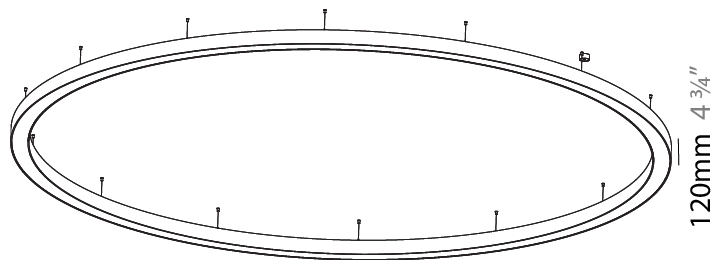

GENERAL

Series: Glorious
Subseries: Glorious
Brand: Prolight
Division: Architectural
Mounting Type: Suspension
Mounting Location: Ceiling
Subcategory: Ambient

PHYSICAL

Shape: Round
Diameter (mm): 5400
Diameter (in): 212 ⁵/₈
Depth (mm): 120
Depth (in): 4 ³/₄
Max. Overall Height (mm): 2120
Max. Overall Height (in): 83 ⁷/₁₆
Light Distribution: Direct
Weight (kg): 69.5
Weight (lbs): 152.9
Diffuser: PMMA - Opal or Micro-Prism
Fixture Finish: [SSR / BKV / CWI / CRY / HAB / UFT / ITA / RUA / FTG / MYG / LOD / PUS / FRO / FUP / KIA / POP / BLS / SPG / MEY / GOH / GUM / CHC / COM / ABZ / JAG / OBR / MOS / ROR](#)
Fixture Material: Aluminum

ELECTRICAL

Lamp Type: LED (Zhaga Standard)
Input Wattage (W): 280
Total Output Wattage (W): 224 / 179.2 (3500K)
Dimming: [Non-Dimming / Phase Dimming (120Vac only) / 0-10V Dimming](#)
Driver Included: Yes
Driver Location: Integrated
Driver Type: Constant Current
Driver Class: Class 2
Input Voltage (V): 120 - 277
Constant Current (MA): 350 / 1400 (3500K)

LED

[Color Temperature (°K): 3000 / 3500 / 4000](#)
Max. Delivered Lumen (lm): 25840 / 26754 / 27300
CRI: >80 CRI
Efficiency (%): 65
Lamp Life (hrs): 50000

OPTICAL

RATINGS AND CERTIFICATIONS

Certified By: Certified for North American Standards
IP rating: IP20

5100mm 200 ¹³/₁₆"

5400mm 212 ⁵/₈"