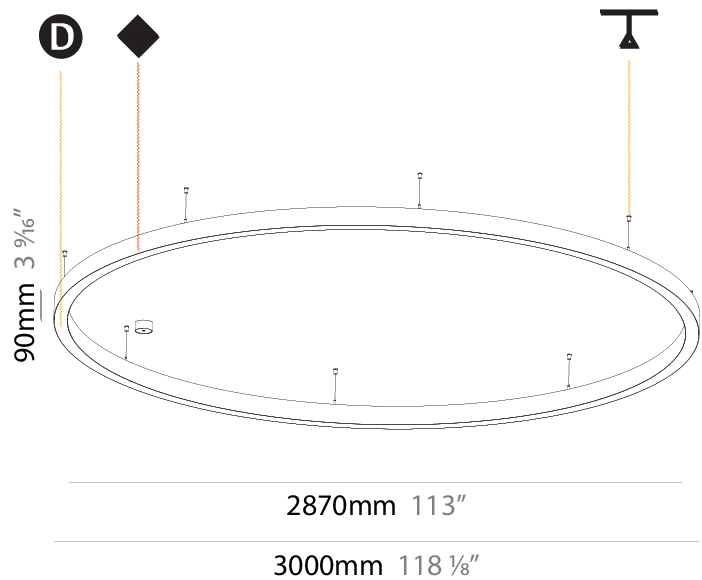

GENERAL

Series: Glorious
Subseries: Glorious Slim
Brand: Prolicht
Division: Architectural
Mounting Type: Suspension
Mounting Location: Ceiling
Subcategory: Ambient

PHYSICAL

Shape: Round
Diameter (mm): 3000
Diameter (in): 118 1/8
Depth (mm): 90
Depth (in): 3 9/16
Max. Overall Height (mm): 2090
Max. Overall Height (in): 82 5/16
Light Distribution: Direct
Weight (kg): 27.55
Weight (lbs): 60.75
Diffuser: [PMMA - Opal or Micro-Prism](#)
Fixture Finish: [SSR / BKV / CWI / CRY / HAB / UFT / ITA / RUA / FTG / MYG / LOD / PUS / FRO / FUP / KIA / POP / BLS / SPG / MEY / GOH / GUM / CHC / COM / ABZ / JAG / OBR / MOS / ROR](#)
Fixture Material: Aluminum
Cable Details: 2000mm or 6000mm Transparent Cable

ELECTRICAL

Lamp Type: LED (Zhaga Standard)
Input Wattage (W): 227.2
Total Output Wattage (W): 192
Dimming: [Tri-Mode (Non-Dimming and Phase Dimming (120Vac only) and 0-10V Dimming)](#)
Driver Included: Yes
Driver Location: Integrated
Driver Type: Constant Current - Universal
Driver Class: Class 2
Input Voltage (V): 120 - 277
Constant Current (MA): 350

LED

Color Temperature (°K): [3000 / 3500 / 4000](#)
Max. Delivered Lumen (lm): 27160 / 27724 / 28290
CRI: >80 CRI
Efficiency (%): 88
Lamp Life (hrs): 50000

OPTICAL

RATINGS AND CERTIFICATIONS

Certified By: Certified for North American Standards
IP rating: IP20