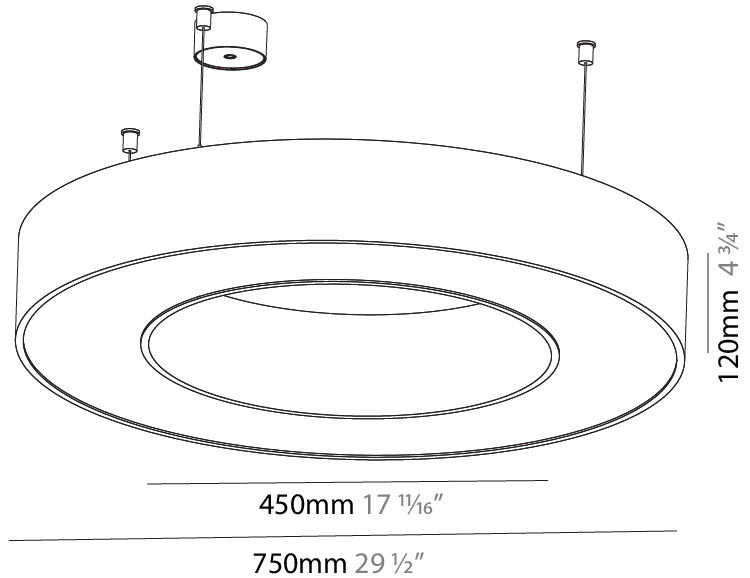

GENERAL

Series: Glorious
Subseries: Glorious
Brand: Prolight
Division: Architectural
Mounting Type: Suspension
Mounting Location: Ceiling
Subcategory: Ambient

PHYSICAL

Shape: Round
Diameter (mm): 750
Diameter (in): 29 1/2
Height (mm): 120
Height (in): 4 3/4
Max. Overall Height (mm): 2120
Max. Overall Height (in): 83 7/16
Light Distribution: Direct
Weight (kg): 7.062
Weight (lbs): 15.56
Diffuser: [PMMA - Opal or Micro-Prism](#)
Fixture Finish: [SSR / BKV / CWI / CRY / HAB / UFT / ITA / RUA / FTG / MYG / LOD / PUS / FRO / FUP / KIA / POP / BLS / SPG / MEY / GOH / GUM / CHC / COM / ABZ / JAG / OBR / MOS / ROR](#)
Fixture Material: Aluminum

ELECTRICAL

Lamp Type: LED (Zhaga Standard)
Input Wattage (W): 30
Total Output Wattage (W): 24 / 19.2 (3500K)
Dimming: [Non-Dimming / Phase Dimming (120Vac only) / 0-10V Dimming](#)
Driver Included: Yes
Driver Location: Integrated
Driver Type: Constant Current
Driver Class: Class 2
Input Voltage (V): 120 - 277
Constant Current (MA): 350 / 600 (3500K)

LED

[Color Temperature (°K): 3000 / 3500 / 4000](#)
Max. Delivered Lumen (lm): 2770 / 2862 / 2920
CRI: >80 CRI
Efficiency (%): 65
Lamp Life (hrs): 50000

OPTICAL

RATINGS AND CERTIFICATIONS

Certified By: Certified for North American Standards
IP rating: IP20