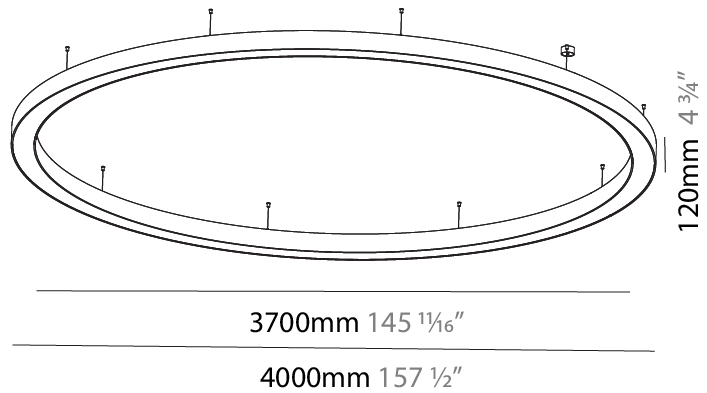

GENERAL

Series: Glorious
Subseries: Glorious
Brand: Prolicht
Division: Architectural
Mounting Type: Suspension
Mounting Location: Ceiling
Subcategory: Ambient

PHYSICAL

Shape: Round
Diameter (mm): 4000
Diameter (in): 157 1/2
Height (mm): 120
Height (in): 4 3/4
Max. Overall Height (mm): 2120
Max. Overall Height (in): 83 7/16
Light Distribution: Direct
Weight (kg): 50.71
Weight (lbs): 111.98
Diffuser: PMMA - Opal or Micro-Prism
Fixture Finish: SSR / BKV / CWI / CRY / HAB / UFT / ITA / RUA / FTG / MYG / LOD / PUS / FRO / FUP / KIA / POP / BLS / SPG / MEY / GOH / GUM / CHC / COM / ABZ / JAG / OBR / MOS / ROR
Fixture Material: Aluminum

ELECTRICAL

Lamp Type: LED (Zhaga Standard)
Input Wattage (W): 200
Total Output Wattage (W): 160 / 128 (3500K)
Dimming: Non-Dimming / Phase Dimming (120Vac only) / 0-10V Dimming
Driver Included: Yes
Driver Location: Integrated
Driver Type: Constant Current
Driver Class: Class 2
Input Voltage (V): 120 - 277
Constant Current (MA): 350 / 1000 (3500K)

LED

Color Temperature (°K): 3000 / 3500 / 4000
Max. Delivered Lumen (lm): 18460 / 19110 / 19500
CRI: >80 CRI
Efficiency (%): 0.65
Lamp Life (hrs): 50000

OPTICAL

RATINGS AND CERTIFICATIONS

Certified By: Certified for North American Standards
IP rating: IP20

PROJECT _____
TYPE _____
SPECIFIER _____
QUANTITY _____
DATE _____