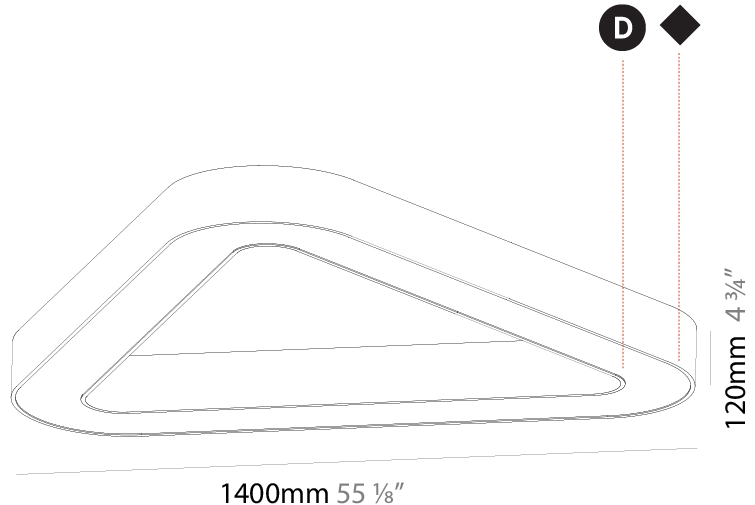

GENERAL

Series: Glorious
Subseries: Glorious Victory
Brand: Prolicht
Division: Architectural
Mounting Type: Surface
Mounting Location: Ceiling
Subcategory: Ambient

PHYSICAL

Shape: Abstract
Length (mm): 1400
Length (in): 55 1/8
Width (mm): 1400
Width (in): 55 1/8
Height (mm): 120
Height (in): 4 3/4
Light Distribution: Direct
Weight (kg): 15.2
Weight (lbs): 33.51
Diffuser: PMMA - Opal or Micro-Prism
Fixture Finish: SSR / BKV / CWI / CRY / HAB / LAG / UFT / ITA / RUA / RUR / MIC / FTG / MYG / TWT / LOD / PUS / FRO / FUP / KIA / POP / BLS / SPG / MEY / GOH / GUM / CHC / COM / ABZ / JAG / OBR / MOS / ROR
Fixture Material: Aluminum

ELECTRICAL

Lamp Type: LED (Zhaga Standard)
Input Wattage (W): 60
Total Output Wattage (W): 48 / 38.4 (3500K)
Dimming: Non-Dimming / Phase Dimming (120Vac only) / 0-10V Dimming
Driver Included: Yes
Driver Location: Integrated
Driver Type: Constant Current - 120 / 277Vac
Driver Class: Class 2
Input Voltage (V): 120 - 277
Constant Current (MA): 350 / 1200 (3500K)

LED

Color Temperature (°K): 3000 / 3500 / 4000
Max. Delivered Lumen (lm): 5540 / 5733 / 5850
CRI: >80 CRI
Efficiency (%): 65
Lamp Life (hrs): 50000

OPTICAL

RATINGS AND CERTIFICATIONS

Certified By: Certified for North American Standards
IP rating: IP20