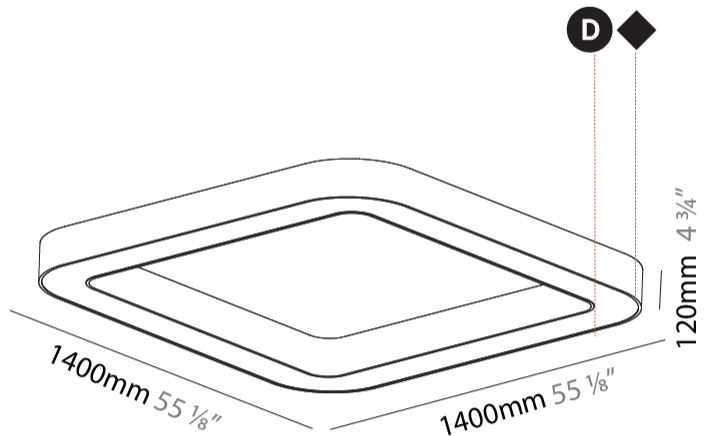

1. To build a product code in our configurator select the specify button on the base model # product page
2. To build a manual product code on this datasheet choose from the options listed below in blue font and add the suffix to the base model #

GENERAL

Series: Glorious
Subseries: Glorious Quantum
Brand: Prolicht
Division: Architectural
Mounting Type: Surface
Mounting Location: Ceiling

PHYSICAL

Length (mm): 1400
Length (in): 55 1/8
Width (mm): 1400
Width (in): 55 1/8
Height (mm): 120
Height (in): 4 3/4
Light Distribution: Direct
Weight (kg): 16.878
Weight (lbs): 37.13
Diffuser: PMMA - Opal or Micro-Prism
Fixture Finish: SSR / BKV / CWI / CRY / HAB / LAG / UFT / ITA / RUA / RUR / MIC / FTG / MYG / TWT / LOD / PUS / FRO / FUP / KIA / POP / BLS / SPG / MEY / GOH / GUM / CHC / COM / ABZ / JAG / OBR / MOS / ROR
Fixture Material: Aluminum

ELECTRICAL

Lamp Type: LED (Zhaga Standard)
Input Wattage (W): 80
Total Output Wattage (W): 64 / 51.2 (3500K)
Dimming: Non-Dimming / Phase Dimming (120Vac only) / 0-10V Dimming
Driver Included: Yes
Driver Location: Integrated
Driver Type: Constant Current - 120 / 277Vac
Driver Class: Class 2
Input Voltage (V): 120 - 277
Constant Current (MA): 350 / 800 (3500K)

LED

Color Temperature (°K): 3000 / 3500 / 4000
Max. Delivered Lumen (lm): 7380 / 7644 / 7800
CRI: >80 CRI
Efficiency (%): 65
Lamp Life (hrs): 50000

OPTICAL

RATINGS AND CERTIFICATIONS

Certified By: Certified for North American Standards
IP rating: IP20