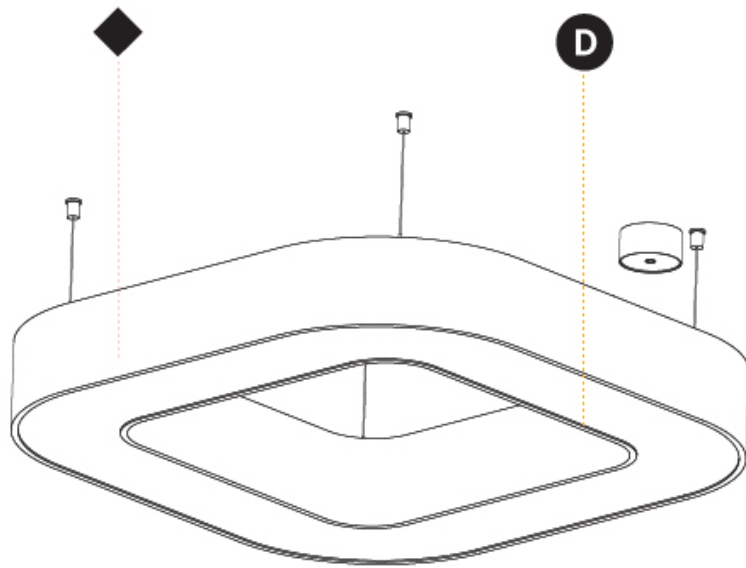

GLORIOUS QUANTUM SUSPENSION

A30570-

PROJECT _____

TYPE _____

SPECIFIER _____

QUANTITY _____

DATE _____