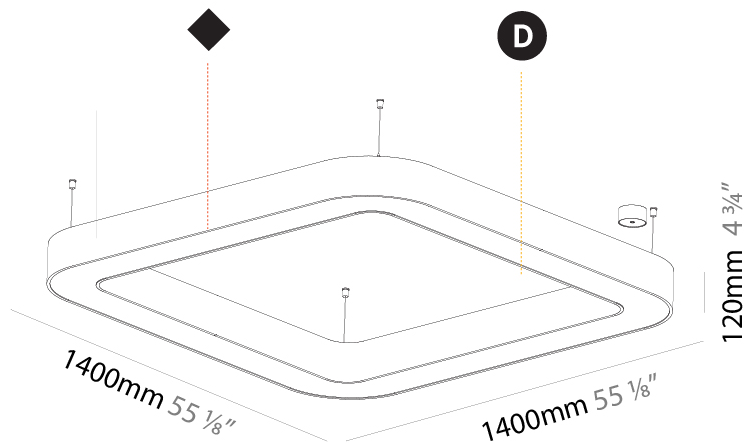

GENERAL

Series: Glorious
Subseries: Glorious Quantum
Brand: Prolight
Division: Architectural
Mounting Type: Suspension
Mounting Location: Ceiling
Subcategory: Ambient

PHYSICAL

Shape: Square
Length (mm): 1400
Length (in): 55 1/8
Width (mm): 1400
Width (in): 55 1/8
Height (mm): 120
Height (in): 4 3/4
Max. Overall Height (mm): 2120
Max. Overall Height (in): 83 7/16
Light Distribution: Direct / Indirect
Weight (kg): 18.463
Weight (lbs): 40.62
Diffuser: PMMA - Opal or Micro-Prism
Fixture Finish: SSR / BKV / CWI / CRY / HAB / LAG / UFT / ITA / RUA / RUR / MIC / FTG / MYG / TWT / LOD / PUS / FRO / FUP / KIA / POP / BLS / SPG / MEY / GOH / GUM / CHC / COM / ABZ / JAG / OBR / MOS / ROR
Fixture Material: Aluminum

ELECTRICAL

Lamp Type: LED (Zhaga Standard)
Input Wattage (W): 120
Total Output Wattage (W): 96 / 76.8 (3500K)
Dimming: Non-Dimming / Phase Dimming (120Vac only) / 0-10V Dimming
Driver Included: Yes
Driver Location: Integrated
Driver Type: Constant Current - 120 / 277Vac
Driver Class: Class 2
Input Voltage (V): 120 - 277
Constant Current (MA): 350 / 800 (3500K)

LED

Color Temperature (°K): 3000 / 3500 / 4000
Max. Delivered Lumen (lm): 7380 / 7644 / 7800 Direct / 5120 / 5556 / 5400 Indirect
CRI: >80 CRI
Efficiency (%): 69.8
Lamp Life (hrs): 50000

OPTICAL

RATINGS AND CERTIFICATIONS

Certified By: Certified for North American Standards
IP rating: IP20