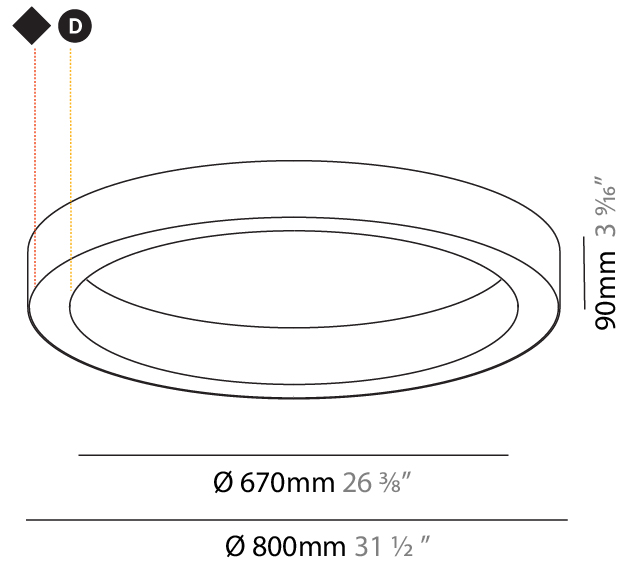

1. To build a product code in our configurator select the specify button on the base model # product page
2. To build a manual product code on this datasheet choose from the options listed below in blue font and add the suffix to the base model #

GENERAL

Series: Glorious
Subseries: Glorious Slim
Brand: Prolicht
Division: Architectural
Mounting Type: Surface
Mounting Location: Ceiling

PHYSICAL

Shape: Round
Diameter (mm): 800
Diameter (in): 31 1/2
Height (mm): 90
Height (in): 3 9/16
Light Distribution: Direct
Weight (kg): 6.814
Weight (lbs): 14.99
Diffuser: [PMMA - Opal or Micro-Prism](#)
Fixture Finish: [SSR / BKV / CWI / CRY / HAB / UFT / ITA / RUA / FTG / MYG / LOD / PUS / FRO / FUP / KIA / POP / BLS / SPG / MEY / GOH / GUM / CHC / COM / ABZ / JAG / OBR / MOS / ROR](#)
Fixture Material: Aluminum

ELECTRICAL

Lamp Type: LED (Zhaga Standard)
Input Wattage (W): 56
Total Output Wattage (W): 48
Dimming: [Tri-Mode (Non-Dimming and Phase Dimming (120Vac only) and 0-10V Dimming)](#)
Driver Included: Yes
Driver Location: Integrated
Driver Type: Constant Current - Universal
Driver Class: Class 2
Input Voltage (V): 120 - 277
Constant Current (MA): 350

LED

[Color Temperature (°K): 3000 / 3500 / 4000](#)
Max. Delivered Lumen (lm): 5450 / 5557 / 5670
CRI: >80 CRI
Efficiency (%): 88.4
Lamp Life (hrs): 50000

OPTICAL

RATINGS AND CERTIFICATIONS

Certified By: Certified for North American Standards
IP rating: IP20