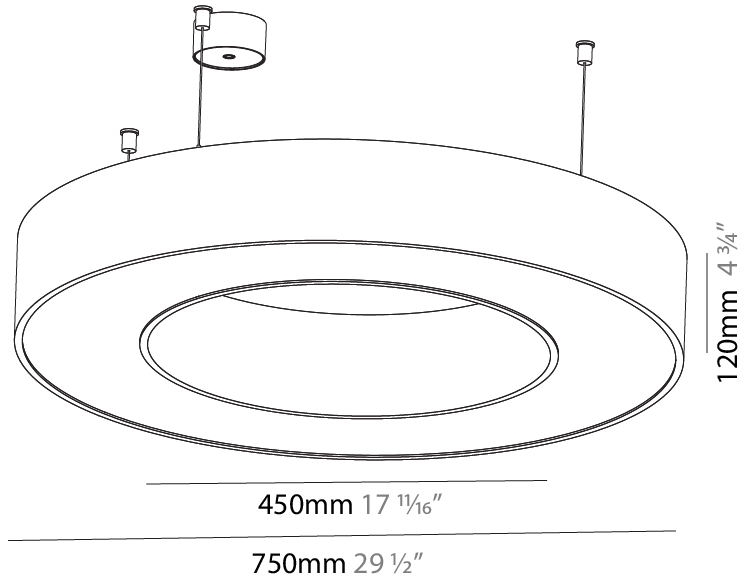

GENERAL

Series: Glorious
Subseries: Glorious
Brand: Prolicht
Division: Architectural
Mounting Type: Suspension
Mounting Location: Ceiling
Subcategory: Ambient

PHYSICAL

Shape: Round
Diameter (mm): 750
Diameter (in): 29 1/2
Height (mm): 120
Height (in): 4 3/4
Max. Overall Height (mm): 2120
Max. Overall Height (in): 83 7/16
Light Distribution: Direct
Weight (kg): 7.062
Weight (lbs): 15.56
Diffuser: PMMA - Opal or Micro-Prism
Fixture Finish: SSR / BKV / CWI / CRY / HAB / UFT / ITA / RUA / FTG / MYG / LOD / PUS / FRO / FUP / KIA / POP / BLS / SPG / MEY / GOH / GUM / CHC / COM / ABZ / JAG / OBR / MOS / ROR
Fixture Material: Aluminum

ELECTRICAL

Lamp Type: LED (Zhaga Standard)
Input Wattage (W): 30
Total Output Wattage (W): 24 / 19.2 (3500K)
Dimming: Non-Dimming / Phase Dimming (120Vac only) / 0-10V Dimming
Driver Included: Yes
Driver Location: Integrated
Driver Type: Constant Current
Driver Class: Class 2
Input Voltage (V): 120 - 277
Constant Current (MA): 350 / 600 (3500K)

LED

Color Temperature (°K): 3000 / 3500 / 4000
Max. Delivered Lumen (lm): 2770 / 2862 / 2920
CRI: >80 CRI
Efficiency (%): 65
Lamp Life (hrs): 50000

OPTICAL

RATINGS AND CERTIFICATIONS

Certified By: Certified for North American Standards
IP rating: IP20