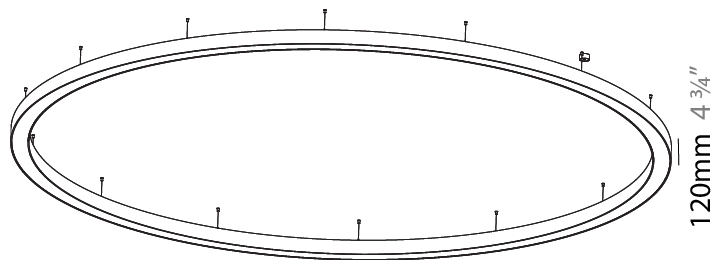

GENERAL

Series: Glorious
Subseries: Glorious
Brand: Prolight
Division: Architectural
Mounting Type: Suspension
Mounting Location: Ceiling
Subcategory: Ambient

PHYSICAL

Shape: Round
Diameter (mm): 5400
Diameter (in): 212 5/8
Depth (mm): 120
Depth (in): 4 3/4
Max. Overall Height (mm): 2120
Max. Overall Height (in): 83 7/16
Light Distribution: Direct
Weight (kg): 69.5
Weight (lbs): 152.9
Diffuser: PMMA - Opal or Micro-Prism
Fixture Finish: [SSR / BKV / CWI / CRY / HAB / UFT / ITA / RUA / FTG / MYG / LOD / PUS / FRO / FUP / KIA / POP / BLS / SPG / MEY / GOH / GUM / CHC / COM / ABZ / JAG / OBR / MOS / ROR](#)
Fixture Material: Aluminum

ELECTRICAL

Lamp Type: LED (Zhaga Standard)
Input Wattage (W): 280
Total Output Wattage (W): 224 / 179.2 (3500K)
Dimming: [Non-Dimming / Phase Dimming (120Vac only) / 0-10V Dimming](#)
Driver Included: Yes
Driver Location: Integrated
Driver Type: Constant Current
Driver Class: Class 2
Input Voltage (V): 120 - 277
Constant Current (MA): 350 / 1400 (3500K)

LED

Color Temperature (°K): [3000 / 3500 / 4000](#)
Max. Delivered Lumen (lm): 25840 / 26754 / 27300
CRI: >80 CRI
Efficiency (%): 65
Lamp Life (hrs): 50000

OPTICAL

RATINGS AND CERTIFICATIONS

Certified By: Certified for North American Standards
IP rating: IP20

5100mm 200 13/16"

5400mm 212 5/8"