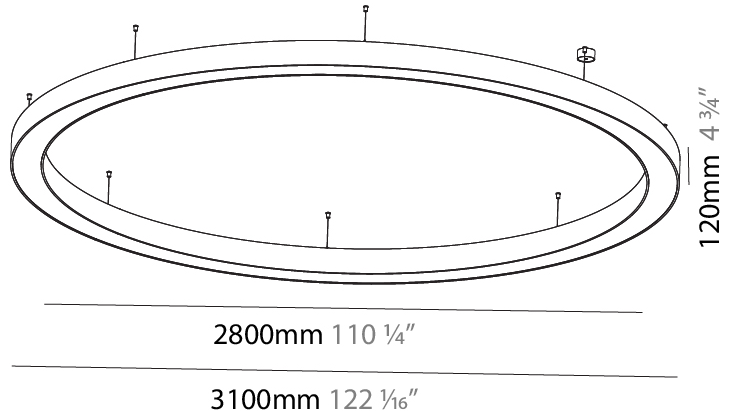

GENERAL

Series: Glorious
Subseries: Glorious
Brand: Prolight
Division: Architectural
Mounting Type: Suspension
Mounting Location: Ceiling
Subcategory: Ambient

PHYSICAL

Shape: Round
Diameter (mm): 3100
Diameter (in): 122 1/16
Depth (mm): 120
Depth (in): 4 3/4
Max. Overall Height (mm): 2120
Max. Overall Height (in): 83 7/16
Light Distribution: Direct
Weight (kg): 39.1
Weight (lbs): 86.02
Diffuser: PMMA - Opal or Micro-Prism
Fixture Finish: [SSR / BKV / CWI / CRY / HAB / UFT / ITA / RUA / FTG / MYG / LOD / PUS / FRO / FUP / KIA / POP / BLS / SPG / MEY / GOH / GUM / CHC / COM / ABZ / JAG / OBR / MOS / ROR](#)
Fixture Material: Aluminum

ELECTRICAL

Lamp Type: LED (Zhaga Standard)
Input Wattage (W): 160
Total Output Wattage (W): 128 / 102.4 (3500K)
Dimming: [Non-Dimming / Phase Dimming (120Vac only) / 0-10V Dimming](#)
Driver Included: Yes
Driver Location: Integrated
Driver Type: Constant Current
Driver Class: Class 2
Input Voltage (V): 120 - 277
Constant Current (MA): 350 / 800 (3500K)

LED

[Color Temperature (°K): 3000 / 3500 / 4000](#)
Max. Delivered Lumen (lm): 14770 / 15288 / 15600
CRI: >80 CRI
Efficiency (%): 65
Lamp Life (hrs): 50000

OPTICAL

RATINGS AND CERTIFICATIONS

Certified By: Certified for North American Standards
IP rating: IP20