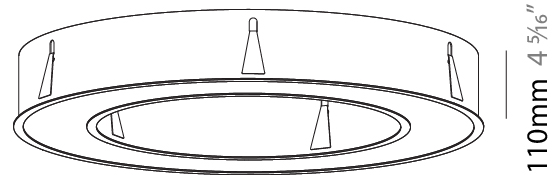

GENERAL

Series: Glorious
Subseries: Glorious
Brand: Prolicht
Division: Architectural
Mounting Type: Recessed
Mounting Location: Ceiling
Subcategory: Ambient

PHYSICAL

Shape: Round
Diameter (mm): 970
Diameter (in): 38 ³/₁₆
Height (mm): 110
Height (in): 4 ⁵/₁₆
Min. Recessing Depth (mm): 120
Min. Recessing Depth (in): 4 ³/₄
Light Distribution: Direct
Weight (kg): 11.164
Weight (lbs): 24.61
Diffuser: PMMA - Opal or Micro-Prism
Fixture Finish: SSR / BKV / CWI / CRY / HAB / UFT / ITA / RUA / FTG / MYG / LOD / PUS / FRO / FUP / KIA / POP / BLS / SPG / MEY / GOH / GUM / CHC / COM / ABZ / JAG / OBR / MOS / ROR
Fixture Material: Aluminum
Cut-out Measurements: 960mm / 37 13/16" x 640mm / 25 3/16"

ELECTRICAL

Lamp Type: LED (Zhaga Standard)
Input Wattage (W): 45
Total Output Wattage (W): 36 / 28.8 (3500K)
Dimming: 0-10V Dimming / Phase Dimming (120Vac Only)
Driver Included: Yes
Driver Location: Integrated
Driver Type: Constant Current - 120 / 277Vac
Driver Class: Class 2
Input Voltage (V): 120 - 277
Constant Current (MA): 350 / 900 (3500K)

LED

Color Temperature (°K): 3000 / 3500 / 4000
Max. Delivered Lumen (lm): 4150 / 4302 / 4390
CRI: >80 CRI
Efficiency (%): 65
Lamp Life (hrs): 50000

OPTICAL

RATINGS AND CERTIFICATIONS

Certified By: Certified for North American Standards
IP rating: IP20

PROJECT	
TYPE	
SPECIFIER	
QUANTITY	
DATE	

110mm 4 ⁵/₁₆"

Ø 628mm 24 ³/₄"

Ø 970mm 38 ³/₁₆"

960mm x 640mm
37 ¹³/₁₆" x 25 ³/₁₆"

120mm
4 ³/₄"

10 - 15mm
3 ¹/₈" - 9 ¹/₁₆"