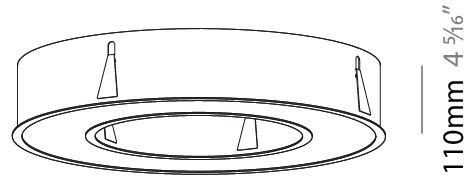

GENERAL

Series: Glorious
Subseries: Glorious
Brand: Prolicht
Division: Architectural
Mounting Type: Recessed
Mounting Location: Ceiling
Subcategory: Ambient

PHYSICAL

Shape: Round
Diameter (mm): 770
Diameter (in): 30 ⁵/₁₆
Height (mm): 110
Height (in): 4 ⁵/₁₆
Min. Recessing Depth (mm): 120
Min. Recessing Depth (in): 4 ³/₄
Light Distribution: Direct
Weight (kg): 9.285
Weight (lbs): 20.47
Diffuser: PMMA - Opal or Micro-Prism
Fixture Finish: SSR / BKV / CWI / CRY / HAB / UFT / ITA / RUA / FTG / MYG / LOD / PUS / FRO / FUP / KIA / POP / BLS / SPG / MEY / GOH / GUM / CHC / COM / ABZ / JAG / OBR / MOS / ROR
Fixture Material: Aluminum
Cut-out Measurements: 760mm / 29 15/16" x 440mm / 17 5/16"

ELECTRICAL

Lamp Type: LED (Zhaga Standard)
Input Wattage (W): 30
Total Output Wattage (W): 24 / 19.2 (3500K)
Dimming: Non-Dimming / Phase Dimming (120Vac only) / 0-10V Dimming
Driver Included: Yes
Driver Location: Integrated
Driver Type: Constant Current - 120 / 277Vac
Driver Class: Class 2
Input Voltage (V): 120 - 277
Constant Current (MA): 350 / 600 (3500K)

LED

Color Temperature (°K): 3000 / 3500 / 4000
Max. Delivered Lumen (lm): 2770 / 2862 / 2920
CRI: >80 CRI
Efficiency (%): 65
Lamp Life (hrs): 50000

OPTICAL

RATINGS AND CERTIFICATIONS

Certified By: Certified for North American Standards
IP rating: IP20

Ø 428mm 16 7/8"

Ø 770mm 30 5/16"

110mm 4 5/16"

760mm x 440mm
29 15/16" x 17 5/16"

120mm
4 3/4"

10 - 15mm
3/8" - 9/16"