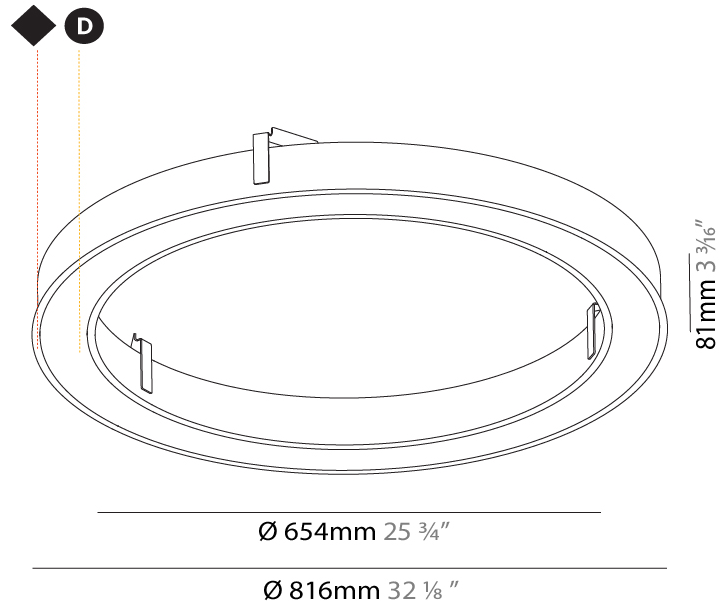

GENERAL

Series: Glorious
Subseries: Glorious Slim
Brand: Prolight
Division: Architectural
Mounting Type: Recessed
Mounting Location: Ceiling
Subcategory: Ambient

PHYSICAL

Shape: Round
Diameter (mm): 816
Diameter (in): 32 1/8
Height (mm): 81
Height (in): 3 3/16
Min. Recessing Depth (mm): 120
Min. Recessing Depth (in): 4 3/4
Light Distribution: Direct
Weight (kg): 6.755
Weight (lbs): 14.89
Diffuser: PMMA - Opal or Micro-Prism
Fixture Finish: SSR / BKV / CWI / CRY / HAB / UFT / ITA / RUA / FTG / MYG / LOD / PUS / FRO / FUP / KIA / POP / BLS / SPG / MEY / GOH / GUM / CHC / COM / ABZ / JAG / OBR / MOS / ROR
Fixture Material: Aluminum
Cut-out Measurements: 807mm / 31 3/4" x 663mm / 26 1/8"

ELECTRICAL

Lamp Type: LED (Zhaga Standard)
Input Wattage (W): 56
Total Output Wattage (W): 48
Dimming: Tri-Mode (Non-Dimming and Phase Dimming (120Vac only) and 0-10V Dimming)
Driver Included: Yes
Driver Location: Integrated
Driver Type: Constant Current - Universal
Driver Class: Class 2
Input Voltage (V): 120 - 277
Constant Current (MA): 350

LED

Color Temperature (°K): 3000 / 3500 / 4000
Max. Delivered Lumen (lm): 5450 / 5557 / 5670
CRI: >80 CRI
Efficiency (%): 0.884
Lamp Life (hrs): 50000

OPTICAL

RATINGS AND CERTIFICATIONS

Certified By: Certified for North American Standards
IP rating: IP20

807mm x 663mm
31 3/4" x 26 1/8"

120mm
4 3/4"

10 - 30mm
3/8" - 1 3/16"