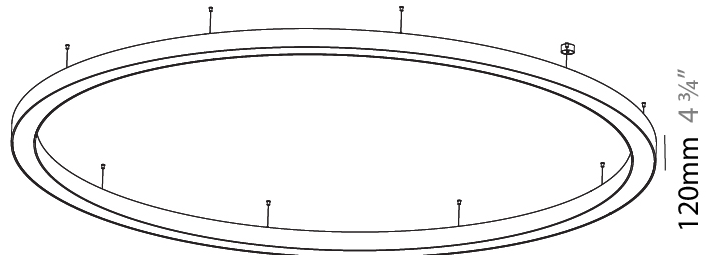

GENERAL

Series: Glorious
Subseries: Glorious
Brand: Prolicht
Division: Architectural
Mounting Type: Suspension
Mounting Location: Ceiling
Subcategory: Ambient

PHYSICAL

Shape: Round
Diameter (mm): 4000
Diameter (in): 157 1/2
Height (mm): 120
Height (in): 4 3/4
Max. Overall Height (mm): 2120
Max. Overall Height (in): 83 7/16
Light Distribution: Direct
Weight (kg): 50.71
Weight (lbs): 111.98
Diffuser: PMMA - Opal or Micro-Prism
Fixture Finish: SSR / BKV / CWI / CRY / HAB / UFT / ITA / RUA / FTG / MYG / LOD / PUS / FRO / FUP / KIA / POP / BLS / SPG / MEY / GOH / GUM / CHC / COM / ABZ / JAG / OBR / MOS / ROR
Fixture Material: Aluminum

ELECTRICAL

Lamp Type: LED (Zhaga Standard)
Input Wattage (W): 200
Total Output Wattage (W): 160 / 128 (3500K)
Dimming: Non-Dimming / Phase Dimming (120Vac only) / 0-10V Dimming
Driver Included: Yes
Driver Location: Integrated
Driver Type: Constant Current
Driver Class: Class 2
Input Voltage (V): 120 - 277
Constant Current (MA): 350 / 1000 (3500K)

LED

Color Temperature (°K): 3000 / 3500 / 4000
Max. Delivered Lumen (lm): 18460 / 19110 / 19500
CRI: >80 CRI
Efficiency (%): 0.65
Lamp Life (hrs): 50000

OPTICAL

RATINGS AND CERTIFICATIONS

Certified By: Certified for North American Standards
IP rating: IP20

3700mm 145 1/16"

4000mm 157 1/2"