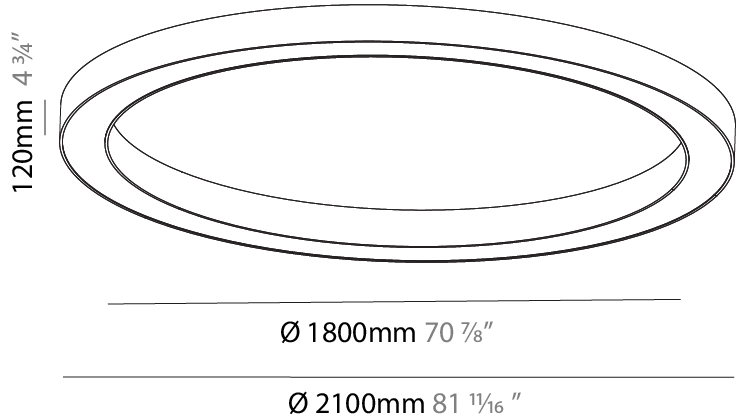

1. To build a product code in our configurator select the specify button on the base model # product page
2. To build a manual product code on this datasheet choose from the options listed below in blue font and add the suffix to the base model #

GENERAL

Series: Glorious
Subseries: Glorious
Brand: Prolicht
Division: Architectural
Mounting Type: Surface
Mounting Location: Ceiling
Subcategory: Ambient

PHYSICAL

Shape: Round
Diameter (mm): 2100
Diameter (in): 82 ¹¹/₁₆
Height (mm): 120
Height (in): 4 ³/₄
Light Distribution: Direct
Weight (kg): 25.133
Weight (lbs): 55.29
Diffuser: PMMA - Opal
Fixture Finish: SSR / BKV / CWI / CRY / HAB / UFT / ITA / RUA / FTG / MYG / LOD / PUS / FRO / FUP / KIA / POP / BLS / SPG / MEY / GOH / GUM / CHC / COM / ABZ / JAG / OBR / MOS / ROR
Fixture Material: Aluminum

ELECTRICAL

Lamp Type: LED (Zhaga Standard)
Input Wattage (W): 101
Total Output Wattage (W): 84 / 67.2 (3500K)
Dimming: Non-Dimming / Phase Dimming (120Vac only) / 0-10V Dimming
Driver Included: Yes
Driver Location: Integrated
Driver Type: Constant Current - 120 / 277Vac
Driver Class: Class 2
Input Voltage (V): 120 - 277
Constant Current (mA): 350 / 700 (3500K)

LED

Color Temperature (°K): 3000 / 3500 / 4000
Max. Delivered Lumen (lm): 9690 / 10035 / 10240
CRI: >80 CRI
Efficiency (%): 65
Lamp Life (hrs): 50000

OPTICAL

RATINGS AND CERTIFICATIONS

Certified By: Certified for North American Standards
IP rating: IP20