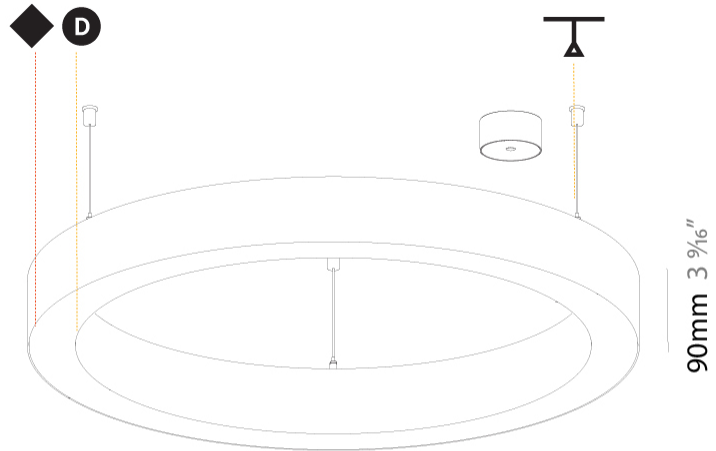

GENERAL

Series: Glorious
Subseries: Glorious Slim
Brand: Prolicht
Division: Architectural
Mounting Type: Suspension
Mounting Location: Ceiling
Subcategory: Ambient

PHYSICAL

Shape: Round
Diameter (mm): 800
Diameter (in): 31 1/2
Height (mm): 90
Height (in): 3 9/16
Max. Overall Height (mm): 2090
Max. Overall Height (in): 82 5/16
Light Distribution: Direct
Weight (kg): 6.772
Weight (lbs): 14.93
Diffuser: [PMMA - Opal or Micro-Prism](#)
Fixture Finish: [SSR / BKV / CWI / CRY / HAB / UFT / ITA / RUA / FTG / MYG / LOD / PUS / FRO / FUP / KIA / POP / BLS / SPG / MEY / GOH / GUM / CHC / COM / ABZ / JAG / OBR / MOS / ROR](#)
Fixture Material: Aluminum
Cable Details: 2000mm or 6000mm Transparent Cable

ELECTRICAL

Lamp Type: LED (Zhaga Standard)
Input Wattage (W): 52.1
Total Output Wattage (W): 48
Dimming: [Tri-Mode (Non-Dimming and Phase Dimming (120Vac only) and 0-10V Dimming)](#)
Driver Included: Yes
Driver Location: Integrated
Driver Type: Constant Current - Universal
Driver Class: Class 2
Input Voltage (V): 120 - 277
Constant Current (MA): 350

LED

Color Temperature (°K): [2700 / 3000 / 3500 / 4000](#)
Max. Delivered Lumen (lm): 6237 / 6388 / 4979 / 6768
Nominal Lumen (lm): 7955 / 8148 / 6351 / 8632
CRI: >80 CRI
Efficiency (%): 88
Lamp Life (hrs): 50000

OPTICAL

Beam Angle: 110

RATINGS AND CERTIFICATIONS

Certified By: Certified for North American Standards
IP rating: IP20

Ø 670mm 26 3/8"

Ø 800mm 31 1/2"