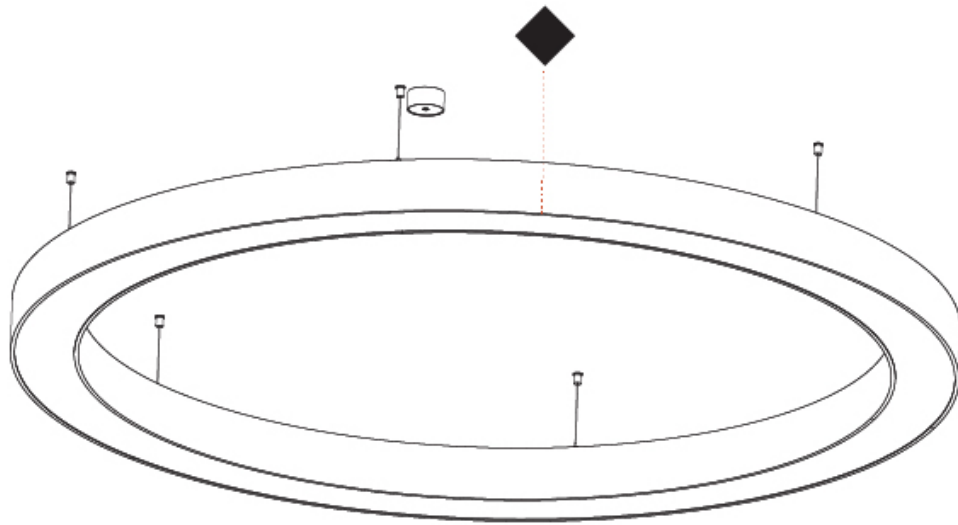

A30235-

PROJECT _____

TYPE _____

SPECIFIER _____

QUANTITY _____

DATE _____

A