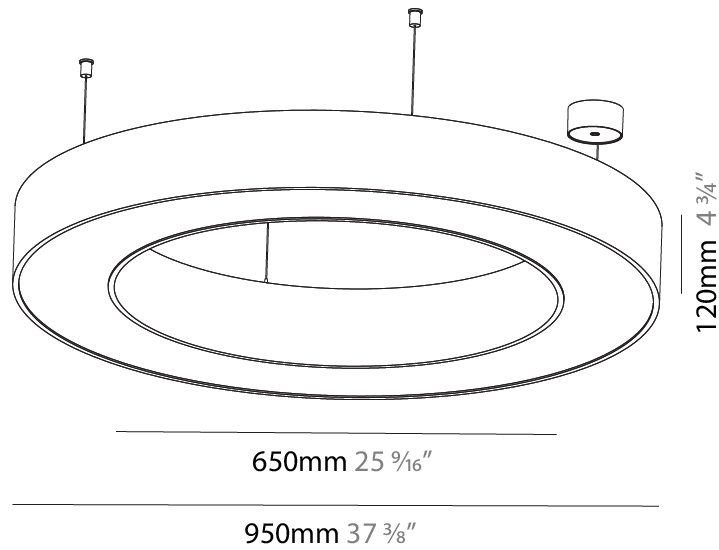

GENERAL

Series: Glorious
Subseries: Glorious
Brand: Prolicht
Division: Architectural
Mounting Type: Suspension
Mounting Location: Ceiling
Subcategory: Ambient

PHYSICAL

Shape: Round
Diameter (mm): 950
Diameter (in): 37 ³/₈
Height (mm): 120
Height (in): 4 ³/₄
Max. Overall Height (mm): 2120
Max. Overall Height (in): 83 ⁷/₁₆
Light Distribution: Direct
Weight (kg): 9.172
Weight (lbs): 20.22
Diffuser: [PMMA - Opal or Micro-Prism](#)
Fixture Finish: [SSR / BKV / CWI / CRY / HAB / UFT / ITA / RUA / FTG / MYG / LOD / PUS / FRO / FUP / KIA / POP / BLS / SPG / MEY / GOH / GUM / CHC / COM / ABZ / JAG / OBR / MOS / ROR](#)
Fixture Material: Aluminum

ELECTRICAL

Lamp Type: LED (Zhaga Standard)
Input Wattage (W): 45
Total Output Wattage (W): 36 / 28.8 (3500K)
Dimming: [Non-Dimming / Phase Dimming (120Vac only) / 0-10V Dimming](#)
Driver Included: Yes
Driver Location: Integrated
Driver Type: Constant Current
Driver Class: Class 2
Input Voltage (V): 120 - 277
Constant Current (MA): 350 / 900 (3500K)

LED

[Color Temperature (°K): 3000 / 3500 / 4000](#)
Max. Delivered Lumen (lm): 4150 / 4302 / 4390
CRI: >80 CRI
Efficiency (%): 65
Lamp Life (hrs): 50000

OPTICAL

RATINGS AND CERTIFICATIONS

Certified By: Certified for North American Standards
IP rating: IP20