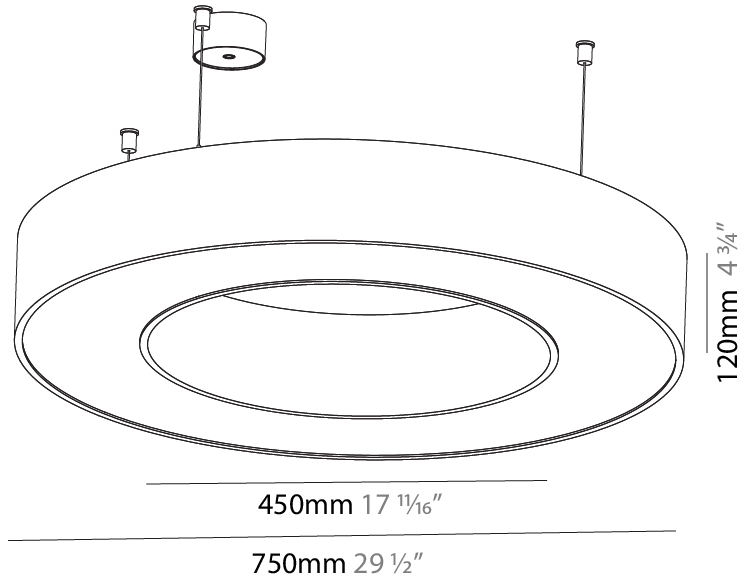

GENERAL

Series: Glorious
Subseries: Glorious
Brand: Prolicht
Division: Architectural
Mounting Type: Suspension
Mounting Location: Ceiling
Subcategory: Ambient

PHYSICAL

Shape: Round
Diameter (mm): 750
Diameter (in): 29 1/2
Height (mm): 120
Height (in): 4 3/4
Max. Overall Height (mm): 2120
Max. Overall Height (in): 83 7/16
Light Distribution: Direct
Weight (kg): 7.062
Weight (lbs): 15.56
Diffuser: [PMMA - Opal or Micro-Prism](#)
Fixture Finish: [SSR / BKV / CWI / CRY / HAB / UFT / ITA / RUA / FTG / MYG / LOD / PUS / FRO / FUP / KIA / POP / BLS / SPG / MEY / GOH / GUM / CHC / COM / ABZ / JAG / OBR / MOS / ROR](#)
Fixture Material: Aluminum

ELECTRICAL

Lamp Type: LED (Zhaga Standard)
Input Wattage (W): 30
Total Output Wattage (W): 24 / 19.2 (3500K)
Dimming: [Non-Dimming / Phase Dimming (120Vac only) / 0-10V Dimming](#)
Driver Included: Yes
Driver Location: Integrated
Driver Type: Constant Current
Driver Class: Class 2
Input Voltage (V): 120 - 277
Constant Current (MA): 350 / 600 (3500K)

LED

[Color Temperature (°K): 3000 / 3500 / 4000](#)
Max. Delivered Lumen (lm): 2770 / 2862 / 2920
CRI: >80 CRI
Efficiency (%): 65
Lamp Life (hrs): 50000

OPTICAL

RATINGS AND CERTIFICATIONS

Certified By: Certified for North American Standards
IP rating: IP20