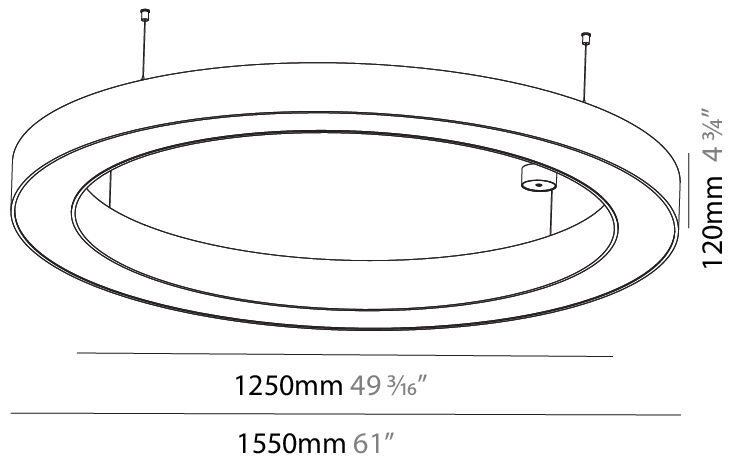

GENERAL

Series: Glorious
Subseries: Glorious
Brand: Prolight
Division: Architectural
Mounting Type: Suspension
Mounting Location: Ceiling
Subcategory: Ambient

PHYSICAL

Shape: Round
Diameter (mm): 1550
Diameter (in): 61
Height (mm): 120
Height (in): 4 ¾
Max. Overall Height (mm): 2120
Max. Overall Height (in): 83 ⅞
Light Distribution: Direct
Weight (kg): 16.737
Weight (lbs): 36.82
Diffuser: PMMA - Opal or Micro-Prism
Fixture Finish: SSR / BKV / CWI / CRY / HAB / UFT / ITA / RUA / FTG / MYG / LOD / PUS / FRO / FUP / KIA / POP / BLS / SPG / MEY / GOH / GUM / CHC / COM / ABZ / JAG / OBR / MOS / ROR
Fixture Material: Aluminum

ELECTRICAL

Lamp Type: LED (Zhaga Standard)
Input Wattage (W): 75
Total Output Wattage (W): 60 / 48 (3500K)
Dimming: Non-Dimming / Phase Dimming (120Vac only) / 0-10V Dimming
Driver Included: Yes
Driver Location: Integrated
Driver Type: Constant Current
Driver Class: Class 2
Input Voltage (V): 120 - 277
Constant Current (MA): 350 / 700/800 (3500K)

LED

Color Temperature (°K): 3000 / 3500 / 4000
Max. Delivered Lumen (lm): 6920 / 7164 / 7310
CRI: >80 CRI
Efficiency (%): 0.65
Lamp Life (hrs): 50000

OPTICAL

RATINGS AND CERTIFICATIONS

Certified By: Certified for North American Standards
IP rating: IP20