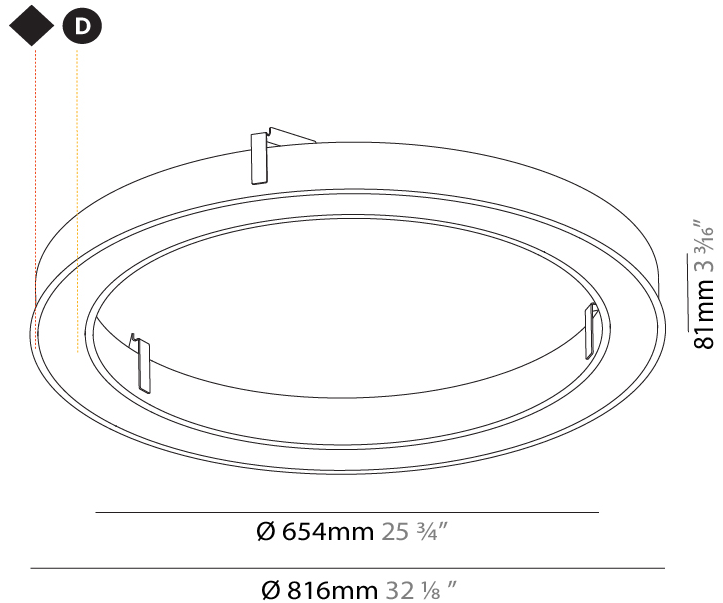

GENERAL

Series: Glorious
Subseries: Glorious Slim
Brand: Prolicht
Division: Architectural
Mounting Type: Recessed
Mounting Location: Ceiling
Subcategory: Ambient

PHYSICAL

Shape: Round
Diameter (mm): 816
Diameter (in): 32 1/8
Height (mm): 81
Height (in): 3 3/16
Min. Recessing Depth (mm): 120
Min. Recessing Depth (in): 4 3/4
Light Distribution: Direct
Weight (kg): 6.755
Weight (lbs): 14.89
Diffuser: PMMA - Opal or Micro-Prism
Fixture Finish: SSR / BKV / CWI / CRY / HAB / UFT / ITA / RUA / FTG / MYG / LOD / PUS / FRO / FUP / KIA / POP / BLS / SPG / MEY / GOH / GUM / CHC / COM / ABZ / JAG / OBR / MOS / ROR
Fixture Material: Aluminum
Cut-out Measurements: 807mm / 31 3/4" x 663mm / 26 1/8"

ELECTRICAL

Lamp Type: LED (Zhaga Standard)
Input Wattage (W): 56
Total Output Wattage (W): 48
Dimming: Tri-Mode (Non-Dimming and Phase Dimming (120Vac only) and 0-10V Dimming)
Driver Included: Yes
Driver Location: Integrated
Driver Type: Constant Current - Universal
Driver Class: Class 2
Input Voltage (V): 120 - 277
Constant Current (MA): 350

LED

Color Temperature (°K): 3000 / 3500 / 4000
Max. Delivered Lumen (lm): 5450 / 5557 / 5670
CRI: >80 CRI
Efficiency (%): 0.884
Lamp Life (hrs): 50000

OPTICAL

RATINGS AND CERTIFICATIONS

Certified By: Certified for North American Standards
IP rating: IP20

807mm x 663mm
31 3/4" x 26 1/8"

120mm
4 3/4"

10 - 30mm
3/8" - 1 3/16"