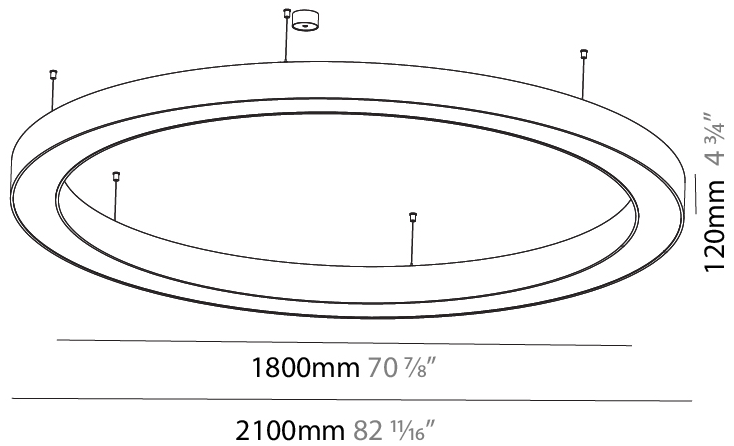

GENERAL

Series: Glorious
Subseries: Glorious
Brand: Prolicht
Division: Architectural
Mounting Type: Suspension
Mounting Location: Ceiling
Subcategory: Ambient

PHYSICAL

Shape: Round
Diameter (mm): 2100
Diameter (in): 82 11/16
Height (mm): 120
Height (in): 4 3/4
Max. Overall Height (mm): 2120
Max. Overall Height (in): 83 7/16
Light Distribution: Direct
Weight (kg): 25.9
Weight (lbs): 56.98
Diffuser: PMMA - Opal or Micro-Prism
Fixture Finish: SSR / BKV / CWI / CRY / HAB / UFT / ITA / RUA / FTG / MYG / LOD / PUS / FRO / FUP / KIA / POP / BLS / SPG / MEY / GOH / GUM / CHC / COM / ABZ / JAG / OBR / MOS / ROR
Fixture Material: Aluminum

ELECTRICAL

Lamp Type: LED (Zhaga Standard)
Input Wattage (W): 105
Total Output Wattage (W): 84 / 67.2 (3500K)
Dimming: Non-Dimming / Phase Dimming (120Vac only) / 0-10V Dimming
Driver Included: Yes
Driver Location: Integrated
Driver Type: Constant Current
Driver Class: Class 2
Input Voltage (V): 120 - 277
Constant Current (MA): 350 / 700 (3500K)

LED

Color Temperature (°K): 3000 / 3500 / 4000
Max. Delivered Lumen (lm): 9690 / 10035 / 10240
CRI: >80 CRI
Efficiency (%): 65
Lamp Life (hrs): 50000

OPTICAL

RATINGS AND CERTIFICATIONS

Certified By: Certified for North American Standards
IP rating: IP20