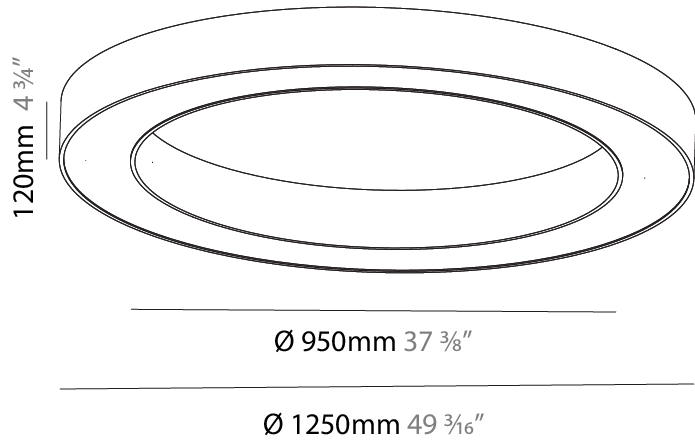

1. To build a product code in our configurator select the specify button on the base model # product page
2. To build a manual product code on this datasheet choose from the options listed below in blue font and add the suffix to the base model #

GENERAL

Series: Glorious
Subseries: Glorious
Brand: Prolight
Division: Architectural
Mounting Type: Surface
Mounting Location: Ceiling
Subcategory: Ambient

PHYSICAL

Shape: Round
Diameter (mm): 1250
Diameter (in): 49 ³/₁₆
Height (mm): 120
Height (in): 4 ³/₄
Light Distribution: Direct
Weight (kg): 12.465
Weight (lbs): 27.42
Diffuser: PMMA - Opal or Micro-Prism
Fixture Finish: SSR / BKV / CWI / CRY / HAB / UFT / ITA / RUA / FTG / MYG / LOD / PUS / FRO / FUP / KIA / POP / BLS / SPG / MEY / GOH / GUM / CHC / COM / ABZ / JAG / OBR / MOS / ROR
Fixture Material: Aluminum

ELECTRICAL

Lamp Type: LED (Zhaga Standard)
Input Wattage (W): 60
Total Output Wattage (W): 48 / 38.4 (3500K)
Dimming: Non-Dimming / Phase Dimming (120Vac only) / 0-10V Dimming
Driver Included: Yes
Driver Location: Integrated
Driver Type: Constant Current - 120 / 277Vac
Driver Class: Class 2
Input Voltage (V): 120 - 277
Constant Current (mA): 350 / 1200 (3500K)

LED

Color Temperature (°K): 3000 / 3500 / 4000
Max. Delivered Lumen (lm): 5540 / 5733 / 5850
CRI: >80 CRI
Efficiency (%): 65
Lamp Life (hrs): 50000

OPTICAL

RATINGS AND CERTIFICATIONS

Certified By: Certified for North American Standards
IP rating: IP20