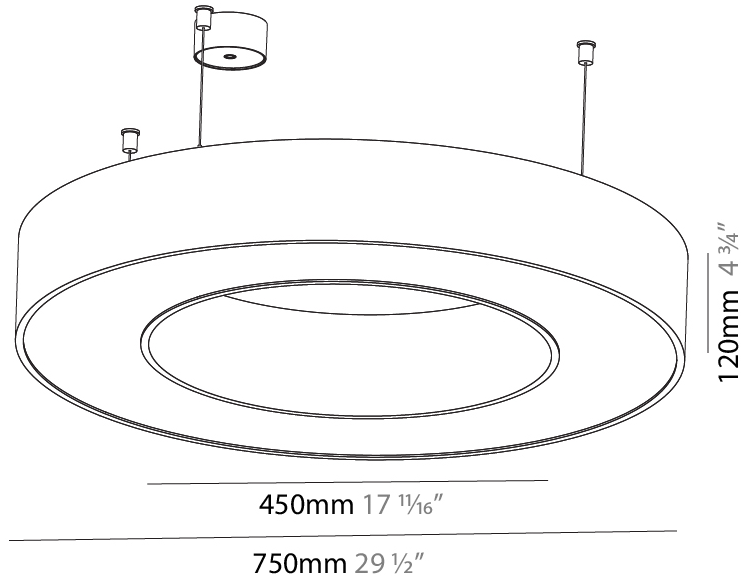

GENERAL

Series: Glorious
Subseries: Glorious
Brand: Prolight
Division: Architectural
Mounting Type: Suspension
Mounting Location: Ceiling
Subcategory: Ambient

PHYSICAL

Shape: Round
Diameter (mm): 750
Diameter (in): 29 1/2
Height (mm): 120
Height (in): 4 3/4
Max. Overall Height (mm): 2120
Max. Overall Height (in): 83 7/16
Light Distribution: Direct
Weight (kg): 7.062
Weight (lbs): 15.56
Diffuser: PMMA - Opal or Micro-Prism
Fixture Finish: SSR / BKV / CWI / CRY / HAB / UFT / ITA / RUA / FTG / MYG / LOD / PUS / FRO / FUP / KIA / POP / BLS / SPG / MEY / GOH / GUM / CHC / COM / ABZ / JAG / OBR / MOS / ROR
Fixture Material: Aluminum

ELECTRICAL

Lamp Type: LED (Zhaga Standard)
Input Wattage (W): 30
Total Output Wattage (W): 24 / 19.2 (3500K)
Dimming: Non-Dimming / Phase Dimming (120Vac only) / 0-10V Dimming
Driver Included: Yes
Driver Location: Integrated
Driver Type: Constant Current
Driver Class: Class 2
Input Voltage (V): 120 - 277
Constant Current (MA): 350 / 600 (3500K)

LED

Color Temperature (°K): 3000 / 3500 / 4000
Max. Delivered Lumen (lm): 2770 / 2862 / 2920
CRI: >80 CRI
Efficiency (%): 65
Lamp Life (hrs): 50000

OPTICAL

RATINGS AND CERTIFICATIONS

Certified By: Certified for North American Standards
IP rating: IP20