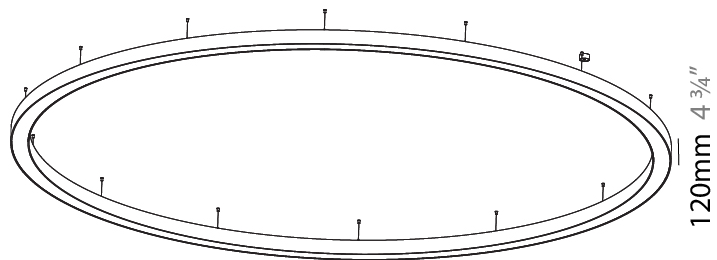

GENERAL

Series: Glorious
Subseries: Glorious
Brand: Prolight
Division: Architectural
Mounting Type: Suspension
Mounting Location: Ceiling
Subcategory: Ambient

PHYSICAL

Shape: Round
Diameter (mm): 5400
Diameter (in): 212 ⁵/₈
Depth (mm): 120
Depth (in): 4 ³/₄
Max. Overall Height (mm): 2120
Max. Overall Height (in): 83 ⁷/₁₆
Light Distribution: Direct
Weight (kg): 69.5
Weight (lbs): 152.9
Diffuser: PMMA - Opal or Micro-Prism
Fixture Finish: SSR / BKV / CWI / CRY / HAB / UFT / ITA / RUA / FTG / MYG / LOD / PUS / FRO / FUP / KIA / POP / BLS / SPG / MEY / GOH / GUM / CHC / COM / ABZ / JAG / OBR / MOS / ROR
Fixture Material: Aluminum

ELECTRICAL

Lamp Type: LED (Zhaga Standard)
Input Wattage (W): 280
Total Output Wattage (W): 224 / 179.2 (3500K)
Dimming: Non-Dimming / Phase Dimming (120Vac only) / 0-10V Dimming
Driver Included: Yes
Driver Location: Integrated
Driver Type: Constant Current
Driver Class: Class 2
Input Voltage (V): 120 - 277
Constant Current (MA): 350 / 1400 (3500K)

LED

Color Temperature (°K): 3000 / 3500 / 4000
Max. Delivered Lumen (lm): 25840 / 26754 / 27300
CRI: >80 CRI
Efficiency (%): 65
Lamp Life (hrs): 50000

OPTICAL

RATINGS AND CERTIFICATIONS

Certified By: Certified for North American Standards
IP rating: IP20

5100mm 200 ¹³/₁₆"

5400mm 212 ⁵/₈"