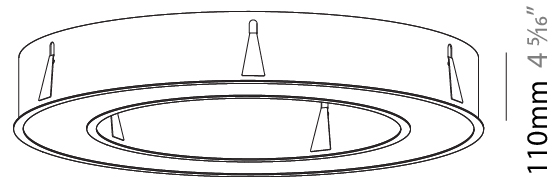

GENERAL

Series: Glorious
Subseries: Glorious
Brand: Prolicht
Division: Architectural
Mounting Type: Recessed
Mounting Location: Ceiling
Subcategory: Ambient

PHYSICAL

Shape: Round
Diameter (mm): 970
Diameter (in): 38 ³/₁₆
Height (mm): 110
Height (in): 4 ⁵/₁₆
Min. Recessing Depth (mm): 120
Min. Recessing Depth (in): 4 ³/₄
Light Distribution: Direct
Weight (kg): 11.164
Weight (lbs): 24.61
Diffuser: PMMA - Opal or Micro-Prism
Fixture Finish: SSR / BKV / CWI / CRY / HAB / UFT / ITA / RUA / FTG / MYG / LOD / PUS / FRO / FUP / KIA / POP / BLS / SPG / MEY / GOH / GUM / CHC / COM / ABZ / JAG / OBR / MOS / ROR
Fixture Material: Aluminum
Cut-out Measurements: 960mm / 37 13/16" x 640mm / 25 3/16"

ELECTRICAL

Lamp Type: LED (Zhaga Standard)
Input Wattage (W): 45
Total Output Wattage (W): 36 / 28.8 (3500K)
Dimming: 0-10V Dimming / Phase Dimming (120Vac Only)
Driver Included: Yes
Driver Location: Integrated
Driver Type: Constant Current - 120 / 277Vac
Driver Class: Class 2
Input Voltage (V): 120 - 277
Constant Current (MA): 350 / 900 (3500K)

LED

Color Temperature (°K): 3000 / 3500 / 4000
Max. Delivered Lumen (lm): 4150 / 4302 / 4390
CRI: >80 CRI
Efficiency (%): 65
Lamp Life (hrs): 50000

OPTICAL

RATINGS AND CERTIFICATIONS

Certified By: Certified for North American Standards
IP rating: IP20

110mm 4 ⁵/₁₆"

Ø 628mm 24 ³/₄"

Ø 970mm 38 ³/₁₆ "

960mm x 640mm
37 ¹³/₁₆" x 25 ³/₁₆"

120mm
4 ³/₄"

10 - 15mm
3 ¹/₈" - 9 ¹/₁₆"