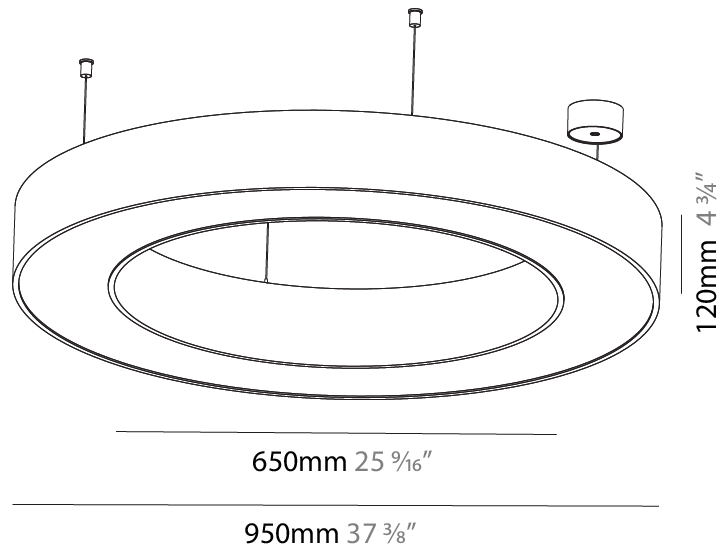

GENERAL

Series: Glorious
Subseries: Glorious
Brand: Prolight
Division: Architectural
Mounting Type: Suspension
Mounting Location: Ceiling
Subcategory: Ambient

PHYSICAL

Shape: Round
Diameter (mm): 950
Diameter (in): 37 ⁷/₈
Height (mm): 120
Height (in): 4 ³/₄
Max. Overall Height (mm): 2120
Max. Overall Height (in): 83 ⁷/₁₆
Light Distribution: Direct
Weight (kg): 9.172
Weight (lbs): 20.22
Diffuser: PMMA - Opal or Micro-Prism
Fixture Finish: SSR / BKV / CWI / CRY / HAB / UFT / ITA / RUA / FTG / MYG / LOD / PUS / FRO / FUP / KIA / POP / BLS / SPG / MEY / GOH / GUM / CHC / COM / ABZ / JAG / OBR / MOS / ROR
Fixture Material: Aluminum

ELECTRICAL

Lamp Type: LED (Zhaga Standard)
Input Wattage (W): 45
Total Output Wattage (W): 36 / 28.8 (3500K)
Dimming: Non-Dimming / Phase Dimming (120Vac only) / 0-10V Dimming
Driver Included: Yes
Driver Location: Integrated
Driver Type: Constant Current
Driver Class: Class 2
Input Voltage (V): 120 - 277
Constant Current (MA): 350 / 900 (3500K)

LED

Color Temperature (°K): 3000 / 3500 / 4000
Max. Delivered Lumen (lm): 4150 / 4302 / 4390
CRI: >80 CRI
Efficiency (%): 65
Lamp Life (hrs): 50000

OPTICAL

RATINGS AND CERTIFICATIONS

Certified By: Certified for North American Standards
IP rating: IP20