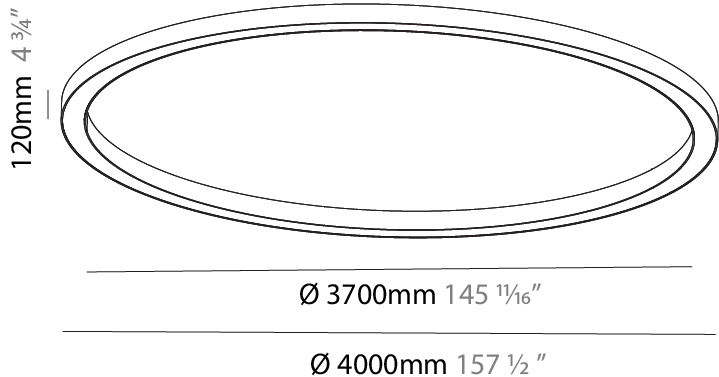

1. To build a product code in our configurator select the specify button on the base model # product page
2. To build a manual product code on this datasheet choose from the options listed below in blue font and add the suffix to the base model #

GENERAL

Series: Glorious
Subseries: Glorious
Brand: Prolight
Division: Architectural
Mounting Type: Surface
Mounting Location: Ceiling
Subcategory: Ambient

PHYSICAL

Shape: Round
Diameter (mm): 4000
Diameter (in): 157 1/2
Height (mm): 120
Height (in): 4 3/4
Light Distribution: Direct
Weight (kg): 49.661
Weight (lbs): 109.25
Diffuser: PMMA - Opal
Fixture Finish: SSR / BKV / CWI / CRY / HAB / UFT / ITA / RUA / FTG / MYG / LOD / PUS / FRO / FUP / KIA / POP / BLS / SPG / MEY / GOH / GUM / CHC / COM / ABZ / JAG / OBR / MOS / ROR
Fixture Material: Aluminum

ELECTRICAL

Lamp Type: LED (Zhaga Standard)
Input Wattage (W): 200
Total Output Wattage (W): 160 / 128 (3500K)
Dimming: Non-Dimming / Phase Dimming (120Vac only) / 0-10V Dimming
Driver Included: Yes
Driver Location: Integrated
Driver Type: Constant Current - 120 / 277Vac
Driver Class: Class 2
Input Voltage (V): 120 - 277
Constant Current (MA): 350 / 1000 (3500K)

LED

Color Temperature (°K): 3000 / 3500 / 4000
Max. Delivered Lumen (lm): 18460 / 19110 / 19500
CRI: >80 CRI
Efficiency (%): 65
Lamp Life (hrs): 50000

OPTICAL

RATINGS AND CERTIFICATIONS

Certified By: Certified for North American Standards
IP rating: IP20