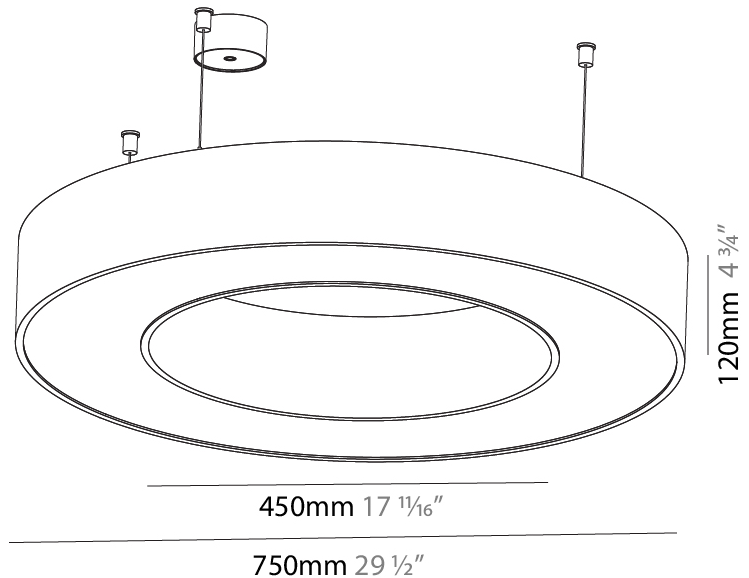

GENERAL

Series: Glorious
Subseries: Glorious
Brand: Prolight
Division: Architectural
Mounting Type: Suspension
Mounting Location: Ceiling
Subcategory: Ambient

PHYSICAL

Shape: Round
Diameter (mm): 750
Diameter (in): 29 1/2
Height (mm): 120
Height (in): 4 3/4
Max. Overall Height (mm): 2120
Max. Overall Height (in): 83 7/16
Light Distribution: Direct
Weight (kg): 7.062
Weight (lbs): 15.56
Diffuser: [PMMA - Opal or Micro-Prism](#)
Fixture Finish: [SSR / BKV / CWI / CRY / HAB / UFT / ITA / RUA / FTG / MYG / LOD / PUS / FRO / FUP / KIA / POP / BLS / SPG / MEY / GOH / GUM / CHC / COM / ABZ / JAG / OBR / MOS / ROR](#)
Fixture Material: Aluminum

ELECTRICAL

Lamp Type: LED (Zhaga Standard)
Input Wattage (W): 30
Total Output Wattage (W): 24 / 19.2 (3500K)
Dimming: [Non-Dimming / Phase Dimming (120Vac only) / 0-10V Dimming](#)
Driver Included: Yes
Driver Location: Integrated
Driver Type: Constant Current
Driver Class: Class 2
Input Voltage (V): 120 - 277
Constant Current (MA): 350 / 600 (3500K)

LED

Color Temperature (°K): [3000 / 3500 / 4000](#)
Max. Delivered Lumen (lm): 2770 / 2862 / 2920
CRI: >80 CRI
Efficiency (%): 65
Lamp Life (hrs): 50000

OPTICAL

RATINGS AND CERTIFICATIONS

Certified By: Certified for North American Standards
IP rating: IP20