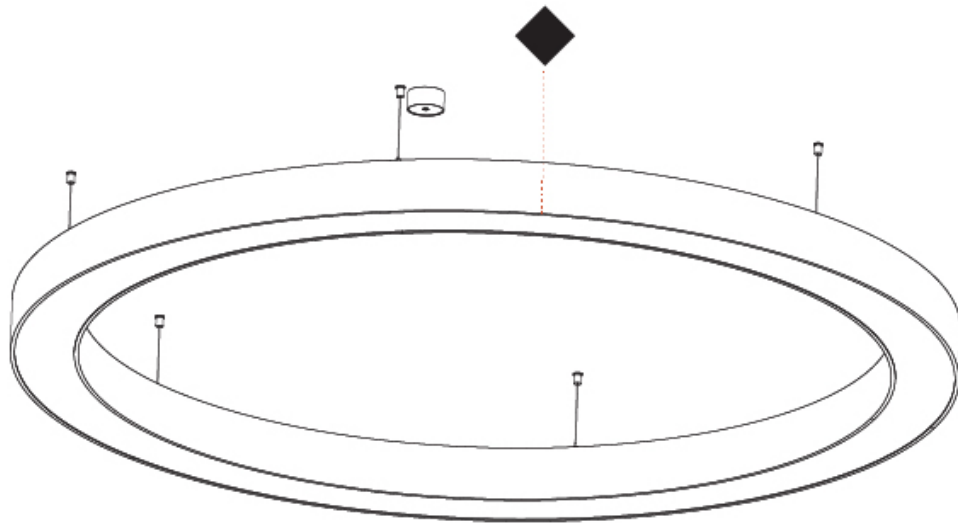

A30235-

PROJECT	_____
TYPE	_____
SPECIFIER	_____
QUANTITY	_____
DATE	_____