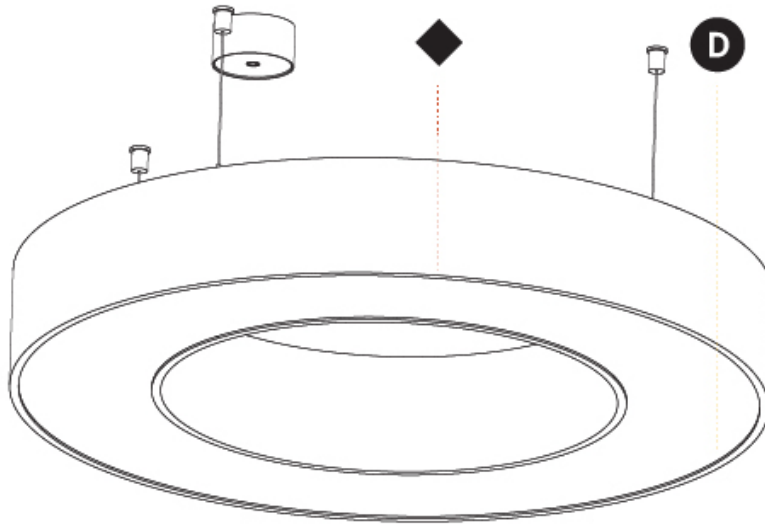

GLORIOUS SUSPENSION

A30201-

PROJECT _____

TYPE _____

SPECIFIER _____

QUANTITY _____

DATE _____