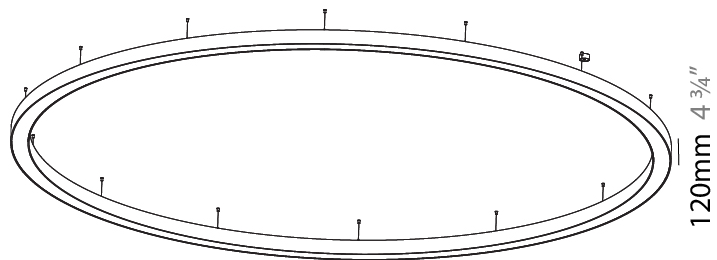

GENERAL

Series: Glorious
Subseries: Glorious
Brand: Prolight
Division: Architectural
Mounting Type: Suspension
Mounting Location: Ceiling
Subcategory: Ambient

PHYSICAL

Shape: Round
Diameter (mm): 5400
Diameter (in): 212 ⁵/₈
Depth (mm): 120
Depth (in): 4 ³/₄
Max. Overall Height (mm): 2120
Max. Overall Height (in): 83 ⁷/₁₆
Light Distribution: Direct
Weight (kg): 69.5
Weight (lbs): 152.9
Diffuser: PMMA - Opal or Micro-Prism
Fixture Finish: [SSR / BKV / CWI / CRY / HAB / UFT / ITA / RUA / FTG / MYG / LOD / PUS / FRO / FUP / KIA / POP / BLS / SPG / MEY / GOH / GUM / CHC / COM / ABZ / JAG / OBR / MOS / ROR](#)
Fixture Material: Aluminum

ELECTRICAL

Lamp Type: LED (Zhaga Standard)
Input Wattage (W): 280
Total Output Wattage (W): 224 / 179.2 (3500K)
Dimming: [Non-Dimming / Phase Dimming (120Vac only) / 0-10V Dimming](#)
Driver Included: Yes
Driver Location: Integrated
Driver Type: Constant Current
Driver Class: Class 2
Input Voltage (V): 120 - 277
Constant Current (MA): 350 / 1400 (3500K)

LED

Color Temperature (°K): [3000 / 3500 / 4000](#)
Max. Delivered Lumen (lm): 25840 / 26754 / 27300
CRI: >80 CRI
Efficiency (%): 65
Lamp Life (hrs): 50000

OPTICAL

RATINGS AND CERTIFICATIONS

Certified By: Certified for North American Standards
IP rating: IP20

5100mm 200 ¹³/₁₆"

5400mm 212 ⁵/₈"