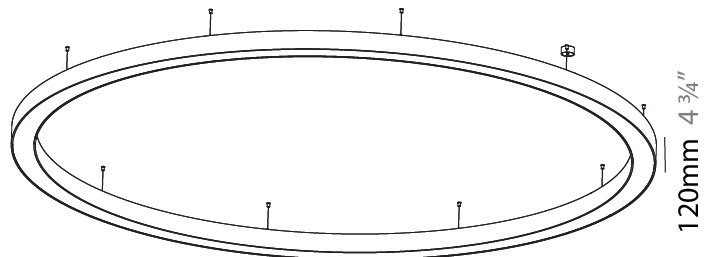

GENERAL

Series: Glorious
Subseries: Glorious
Brand: Prolicht
Division: Architectural
Mounting Type: Suspension
Mounting Location: Ceiling
Subcategory: Ambient

PHYSICAL

Shape: Round
Diameter (mm): 4000
Diameter (in): 157 1/2
Height (mm): 120
Height (in): 4 3/4
Max. Overall Height (mm): 2120
Max. Overall Height (in): 83 7/16
Light Distribution: Direct
Weight (kg): 50.71
Weight (lbs): 111.98
Diffuser: PMMA - Opal or Micro-Prism
Fixture Finish: SSR / BKV / CWI / CRY / HAB / LAG / UFT / ITA / RUA / RUR / MIC / FTG / MYG / TWT / LOD / PUS / FRO / FUP / KIA / POP / BLS / SPG / MEY / GOH / GUM / CHC / COM / ABZ / JAG / OBR / MOS / ROR
Fixture Material: Aluminum

ELECTRICAL

Lamp Type: LED (Zhaga Standard)
Input Wattage (W): 200
Total Output Wattage (W): 160 / 128 (3500K)
Dimming: Non-Dimming / Phase Dimming (120Vac only) / 0-10V Dimming
Driver Included: Yes
Driver Location: Integrated
Driver Type: Constant Current
Driver Class: Class 2
Input Voltage (V): 120 - 277
Constant Current (MA): 350 / 1000 (3500K)

LED

Color Temperature (°K): 3000 / 3500 / 4000
Max. Delivered Lumen (lm): 18460 / 19110 / 19500
CRI: >80 CRI
Efficiency (%): 0.65
Lamp Life (hrs): 50000

OPTICAL

RATINGS AND CERTIFICATIONS

Certified By: Certified for North American Standards
IP rating: IP20

PROJECT	_____
TYPE	_____
SPECIFIER	_____
QUANTITY	_____
DATE	_____

3700mm 145 1/16"

4000mm 157 1/2"