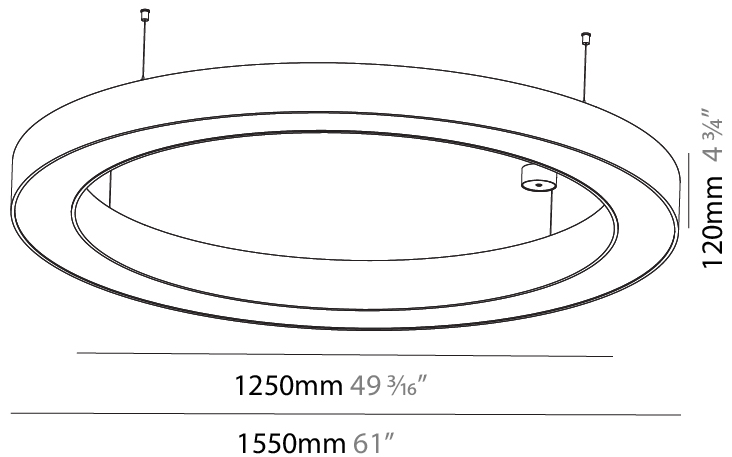

GENERAL

Series: Glorious
Subseries: Glorious
Brand: Prolicht
Division: Architectural
Mounting Type: Suspension
Mounting Location: Ceiling
Subcategory: Ambient

PHYSICAL

Shape: Round
Diameter (mm): 1550
Diameter (in): 61
Height (mm): 120
Height (in): 4 ³/₄
Max. Overall Height (mm): 2120
Max. Overall Height (in): 83 ⁷/₁₆
Light Distribution: Direct
Weight (kg): 16.737
Weight (lbs): 36.82
Diffuser: PMMA - Opal or Micro-Prism
Fixture Finish: SSR / BKV / CWI / CRY / HAB / LAG / UFT / ITA / RUA / RUR / MIC / FTG / MYG / TWT / LOD / PUS / FRO / FUP / KIA / POP / BLS / SPG / MEY / GOH / GUM / CHC / COM / ABZ / JAG / OBR / MOS / ROR
Fixture Material: Aluminum

ELECTRICAL

Lamp Type: LED (Zhaga Standard)
Input Wattage (W): 75
Total Output Wattage (W): 60 / 48 (3500K)
Dimming: Non-Dimming / Phase Dimming (120Vac only) / 0-10V Dimming
Driver Included: Yes
Driver Location: Integrated
Driver Type: Constant Current
Driver Class: Class 2
Input Voltage (V): 120 - 277
Constant Current (MA): 350 / 700/800 (3500K)

LED

Color Temperature (°K): 3000 / 3500 / 4000
Max. Delivered Lumen (lm): 6920 / 7164 / 7310
CRI: >80 CRI
Efficiency (%): 0.65
Lamp Life (hrs): 50000

OPTICAL

RATINGS AND CERTIFICATIONS

Certified By: Certified for North American Standards
IP rating: IP20