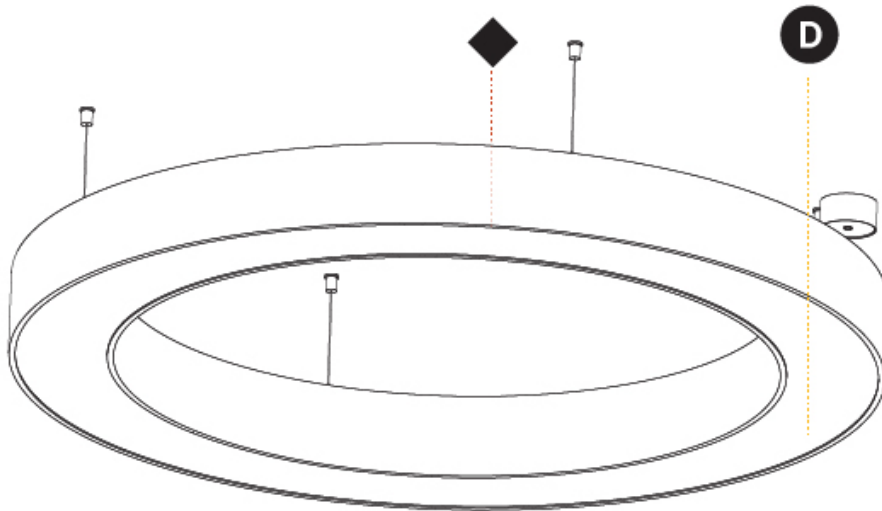

A30231-

PROJECT _____

TYPE _____

SPECIFIER _____

QUANTITY _____

DATE _____

A