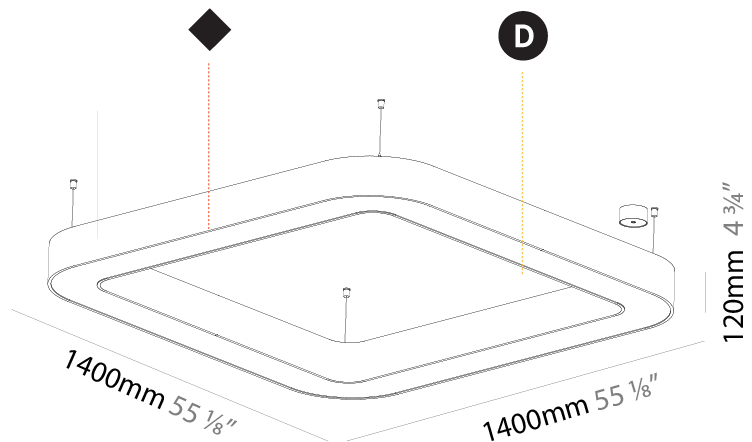

GENERAL

Series: Glorious
Subseries: Glorious Quantum
Brand: Prolicht
Division: Architectural
Mounting Type: Suspension
Mounting Location: Ceiling
Subcategory: Ambient

PHYSICAL

Shape: Square
Length (mm): 1400
Length (in): 55 1/8
Width (mm): 1400
Width (in): 55 1/8
Height (mm): 120
Height (in): 4 3/4
Max. Overall Height (mm): 2120
Max. Overall Height (in): 83 7/16
Light Distribution: Direct
Weight (kg): 17.644
Weight (lbs): 38.82
Diffuser: PMMA - Opal or Micro-Prism
Fixture Finish: SSR / BKV / CWI / CRY / HAB / LAG / UFT / ITA / RUA / RUR / MIC / FTG / MYG / TWT / LOD / PUS / FRO / FUP / KIA / POP / BLS / SPG / MEY / GOH / GUM / CHC / COM / ABZ / JAG / OBR / MOS / ROR
Fixture Material: Aluminum

ELECTRICAL

Lamp Type: LED (Zhaga Standard)
Input Wattage (W): 80
Total Output Wattage (W): 64 / 51.2 (3500K)
Dimming: Non-Dimming / Phase Dimming (120Vac only) / 0-10V Dimming
Driver Included: Yes
Driver Location: Integrated
Driver Type: Constant Current - 120 / 277Vac
Driver Class: Class 2
Input Voltage (V): 120 - 277
Constant Current (MA): 350 / 800 (3500K)

LED

Color Temperature (°K): 3000 / 3500 / 4000
Max. Delivered Lumen (lm): 7380 / 7644 / 7800
CRI: >80 CRI
Efficiency (%): 0.65
Lamp Life (hrs): 50000

OPTICAL

RATINGS AND CERTIFICATIONS

Certified By: Certified for North American Standards
IP rating: IP20