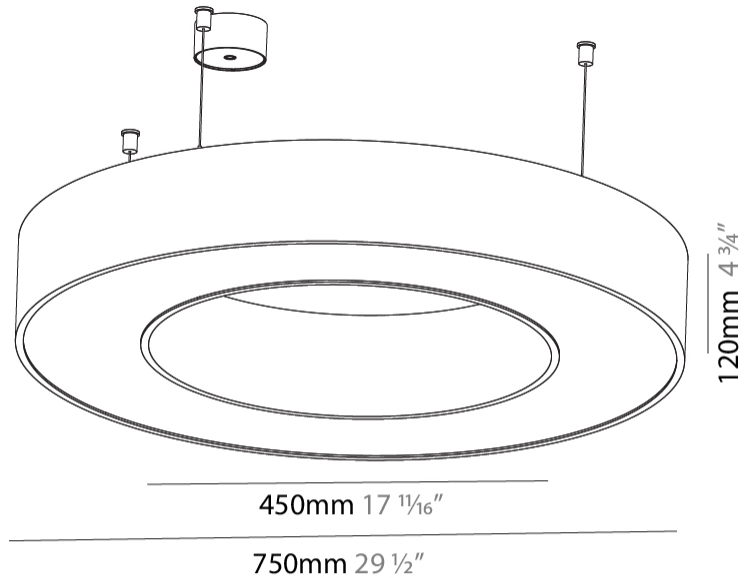

GENERAL

Series: Glorious
Subseries: Glorious
Brand: Prolight
Division: Architectural
Mounting Type: Suspension
Mounting Location: Ceiling
Subcategory: Ambient

PHYSICAL

Shape: Round
Diameter (mm): 750
Diameter (in): 29 1/2
Height (mm): 120
Height (in): 4 3/4
Max. Overall Height (mm): 2120
Max. Overall Height (in): 83 7/16
Light Distribution: Direct
Weight (kg): 7.062
Weight (lbs): 15.56
Diffuser: [PMMA - Opal or Micro-Prism](#)
Fixture Finish: [SSR / BKV / CWI / CRY / HAB / LAG / UFT / ITA / RUA / RUR / MIC / FTG / MYG / TWT / LOD / PUS / FRO / FUP / KIA / POP / BLS / SPG / MEY / GOH / GUM / CHC / COM / ABZ / JAG / OBR / MOS / ROR](#)
Fixture Material: Aluminum

ELECTRICAL

Lamp Type: LED (Zhaga Standard)
Input Wattage (W): 30
Total Output Wattage (W): 24 / 19.2 (3500K)
Dimming: [Non-Dimming / Phase Dimming (120Vac only) / 0-10V Dimming](#)
Driver Included: Yes
Driver Location: Integrated
Driver Type: Constant Current
Driver Class: Class 2
Input Voltage (V): 120 - 277
Constant Current (MA): 350 / 600 (3500K)

LED

[Color Temperature (°K): 3000 / 3500 / 4000](#)
Max. Delivered Lumen (lm): 2770 / 2862 / 2920
CRI: >80 CRI
Efficiency (%): 65
Lamp Life (hrs): 50000

OPTICAL

RATINGS AND CERTIFICATIONS

Certified By: Certified for North American Standards
IP rating: IP20