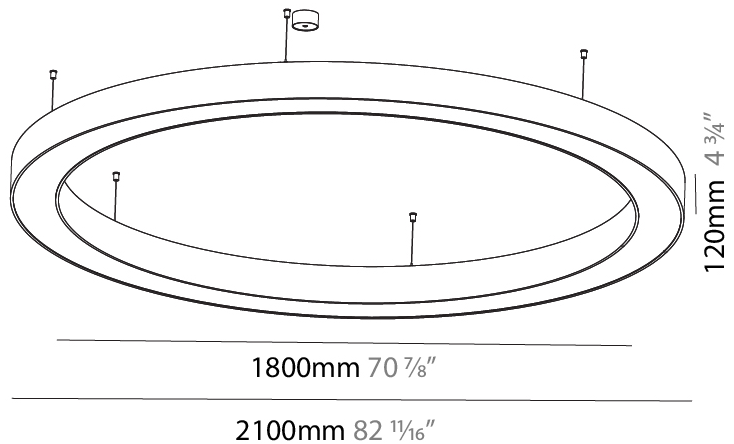

GENERAL

Series: Glorious
Subseries: Glorious
Brand: Prolicht
Division: Architectural
Mounting Type: Suspension
Mounting Location: Ceiling
Subcategory: Ambient

PHYSICAL

Shape: Round
Diameter (mm): 2100
Diameter (in): 82 11/16
Height (mm): 120
Height (in): 4 3/4
Max. Overall Height (mm): 2120
Max. Overall Height (in): 83 7/16
Light Distribution: Direct
Weight (kg): 25.9
Weight (lbs): 56.98
Diffuser: PMMA - Opal or Micro-Prism
Fixture Finish: SSR / BKV / CWI / CRY / HAB / LAG / UFT / ITA / RUA / RUR / MIC / FTG / MYG / TWT / LOD / PUS / FRO / FUP / KIA / POP / BLS / SPG / MEY / GOH / GUM / CHC / COM / ABZ / JAG / OBR / MOS / ROR
Fixture Material: Aluminum

ELECTRICAL

Lamp Type: LED (Zhaga Standard)
Input Wattage (W): 105
Total Output Wattage (W): 84 / 67.2 (3500K)
Dimming: Non-Dimming / Phase Dimming (120Vac only) / 0-10V Dimming
Driver Included: Yes
Driver Location: Integrated
Driver Type: Constant Current
Driver Class: Class 2
Input Voltage (V): 120 - 277
Constant Current (MA): 350 / 700 (3500K)

LED

Color Temperature (°K): 3000 / 3500 / 4000
Max. Delivered Lumen (lm): 9690 / 10035 / 10240
CRI: >80 CRI
Efficiency (%): 65
Lamp Life (hrs): 50000

OPTICAL

RATINGS AND CERTIFICATIONS

Certified By: Certified for North American Standards
IP rating: IP20