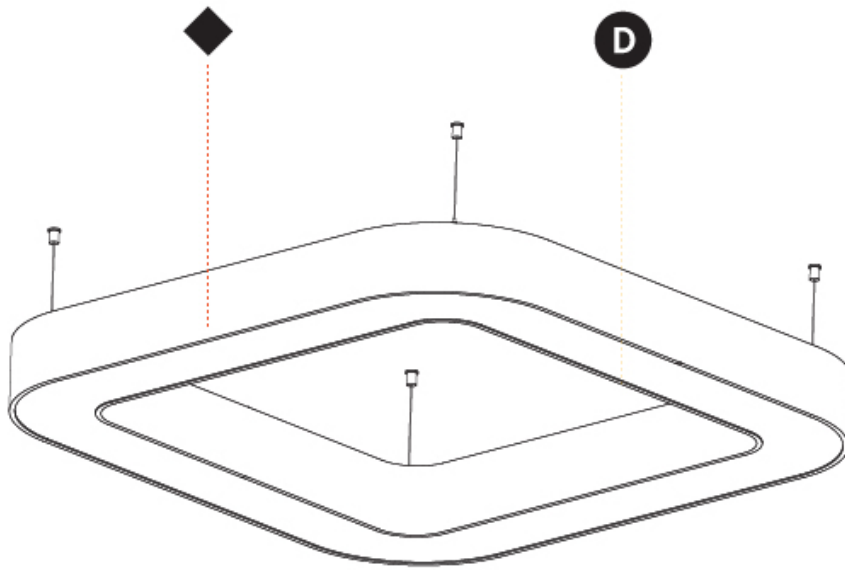

GLORIOUS QUANTUM SUSPENSION

A30213-

PROJECT _____

TYPE _____

SPECIFIER _____

QUANTITY _____

DATE _____

A