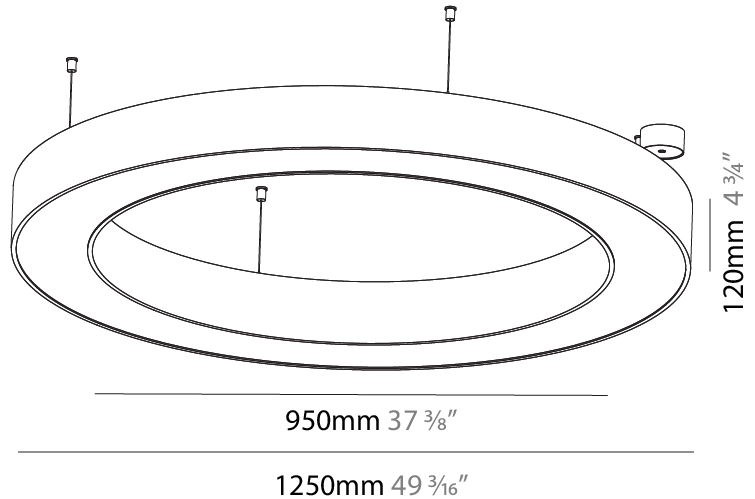

GENERAL

Series: Glorious
Subseries: Glorious
Brand: Prolicht
Division: Architectural
Mounting Type: Suspension
Mounting Location: Ceiling
Subcategory: Ambient

PHYSICAL

Shape: Round
Diameter (mm): 1250
Diameter (in): 49 3/16
Height (mm): 120
Height (in): 4 3/4
Max. Overall Height (mm): 2120
Max. Overall Height (in): 83 7/16
Light Distribution: Direct
Weight (kg): 12.847
Weight (lbs): 28.26
Diffuser: [PMMA - Opal or Micro-Prism](#)
Fixture Finish: [SSR / BKV / CWI / CRY / HAB / LAG / UFT / ITA / RUA / RUR / MIC / FTG / MYG / TWT / LOD / PUS / FRO / FUP / KIA / POP / BLS / SPG / MEY / GOH / GUM / CHC / COM / ABZ / JAG / OBR / MOS / ROR](#)
Fixture Material: Aluminum

ELECTRICAL

Lamp Type: LED (Zhaga Standard)
Input Wattage (W): 60
Total Output Wattage (W): 48 / 38.4 (3500K)
Dimming: [Non-Dimming / Phase Dimming (120Vac only) / 0-10V Dimming](#)
Driver Included: Yes
Driver Location: Integrated
Driver Type: Constant Current
Driver Class: Class 2
Input Voltage (V): 120 - 277
Constant Current (mA): 350 / 1200 (3500K)

LED

[Color Temperature (°K): 3000 / 3500 / 4000](#)
Max. Delivered Lumen (lm): 5540 / 5733 / 5850
CRI: >80 CRI
Efficiency (%): 0.65
Lamp Life (hrs): 50000

OPTICAL

RATINGS AND CERTIFICATIONS

Certified By: Certified for North American Standards
IP rating: IP20