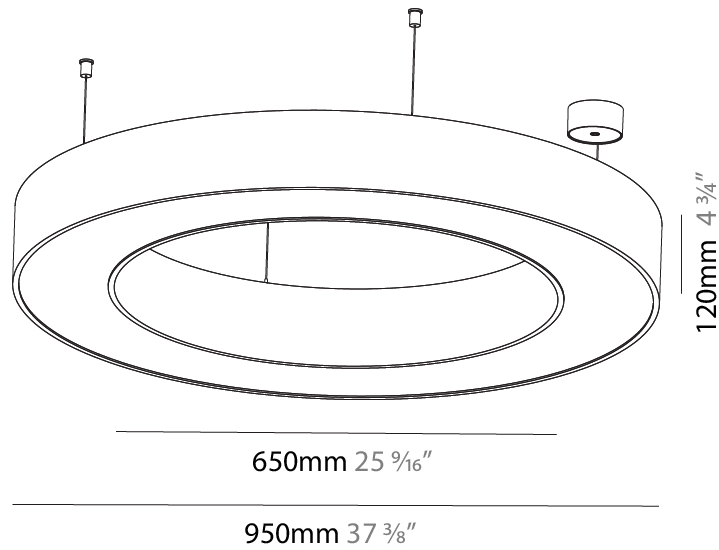

GENERAL

Series: Glorious
Subseries: Glorious
Brand: Prolicht
Division: Architectural
Mounting Type: Suspension
Mounting Location: Ceiling
Subcategory: Ambient

PHYSICAL

Shape: Round
Diameter (mm): 950
Diameter (in): 37 ⁷/₈
Height (mm): 120
Height (in): 4 ³/₄
Max. Overall Height (mm): 2120
Max. Overall Height (in): 83 ⁷/₁₆
Light Distribution: Direct
Weight (kg): 9.172
Weight (lbs): 20.22
Diffuser: [PMMA - Opal or Micro-Prism](#)
Fixture Finish: [SSR / BKV / CWI / CRY / HAB / LAG / UFT / ITA / RUA / RUR / MIC / FTG / MYG / TWT / LOD / PUS / FRO / FUP / KIA / POP / BLS / SPG / MEY / GOH / GUM / CHC / COM / ABZ / JAG / OBR / MOS / ROR](#)
Fixture Material: Aluminum

ELECTRICAL

Lamp Type: LED (Zhaga Standard)
Input Wattage (W): 45
Total Output Wattage (W): 36 / 28.8 (3500K)
Dimming: [Non-Dimming / Phase Dimming (120Vac only) / 0-10V Dimming](#)
Driver Included: Yes
Driver Location: Integrated
Driver Type: Constant Current
Driver Class: Class 2
Input Voltage (V): 120 - 277
Constant Current (MA): 350 / 900 (3500K)

LED

[Color Temperature (°K): 3000 / 3500 / 4000](#)
Max. Delivered Lumen (lm): 4150 / 4302 / 4390
CRI: >80 CRI
Efficiency (%): 65
Lamp Life (hrs): 50000

OPTICAL

RATINGS AND CERTIFICATIONS

Certified By: Certified for North American Standards
IP rating: IP20