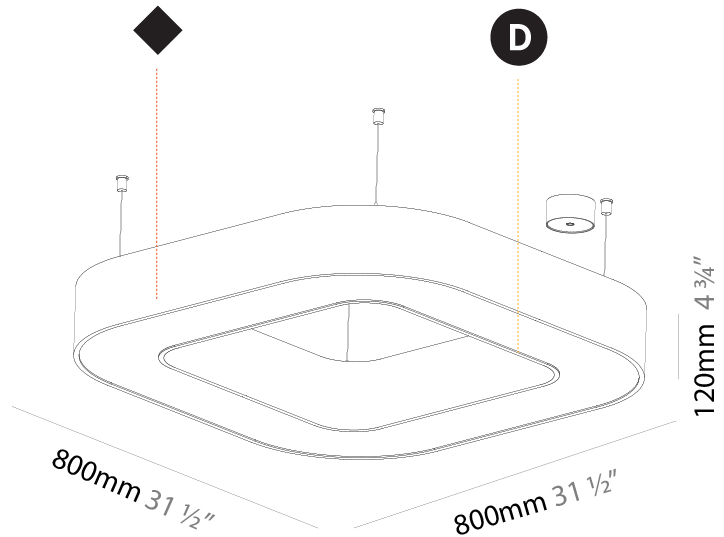

GENERAL

Series: Glorious
Subseries: Glorious Quantum
Brand: Prolicht
Division: Architectural
Mounting Type: Suspension
Mounting Location: Ceiling
Subcategory: Ambient

PHYSICAL

Shape: Square
Length (mm): 800
Length (in): 31 1/2
Width (mm): 800
Width (in): 31 1/2
Height (mm): 120
Height (in): 4 3/4
Max. Overall Height (mm): 2120
Max. Overall Height (in): 83 7/16
Light Distribution: Direct
Weight (kg): 9.422
Weight (lbs): 20.73
Diffuser: PMMA - Opal or Micro-Prism
Fixture Finish: SSR / BKV / CWI / CRY / HAB / LAG / UFT / ITA / RUA / RUR / MIC / FTG / MYG / TWT / LOD / PUS / FRO / FUP / KIA / POP / BLS / SPG / MEY / GOH / GUM / CHC / COM / ABZ / JAG / OBR / MOS / ROR
Fixture Material: Aluminum

ELECTRICAL

Lamp Type: LED (Zhaga Standard)
Input Wattage (W): 40
Total Output Wattage (W): 31 / 25.6 (3500K)
Dimming: Non-Dimming / Phase Dimming (120Vac only) / 0-10V Dimming
Driver Included: Yes
Driver Location: Integrated
Driver Type: Constant Current - 120 / 277Vac
Driver Class: Class 2
Input Voltage (V): 120 - 277
Constant Current (MA): 350 / 800 (3500K)

LED

Color Temperature (°K): 3000 / 3500 / 4000
Max. Delivered Lumen (lm): 3690 / 3822 / 3900
CRI: >80 CRI
Efficiency (%): 65
Lamp Life (hrs): 50000

OPTICAL

RATINGS AND CERTIFICATIONS

Certified By: Certified for North American Standards
IP rating: IP20