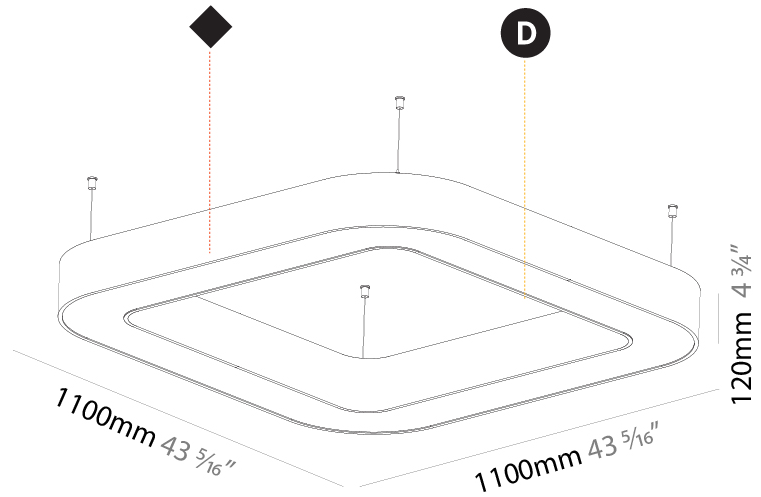

GENERAL

Series: Glorious
Subseries: Glorious Quantum
Brand: Prolicht
Division: Architectural
Mounting Type: Suspension
Mounting Location: Ceiling
Subcategory: Ambient

PHYSICAL

Shape: Square
Length (mm): 1100
Length (in): 43 ⁵/₁₆"
Width (mm): 1100
Width (in): 43 ⁵/₁₆"
Height (mm): 120
Height (in): 4 ³/₄"
Max. Overall Height (mm): 2120
Max. Overall Height (in): 83 ⁷/₁₆"
Light Distribution: Direct
Weight (kg): 13.125
Weight (lbs): 28.88
Diffuser: PMMA - Opal or Micro-Prism
Fixture Finish: SSR / BKV / CWI / CRY / HAB / LAG / UFT / ITA / RUA / RUR / MIC / FTG / MYG / TWT / LOD / PUS / FRO / FUP / KIA / POP / BLS / SPG / MEY / GOH / GUM / CHC / COM / ABZ / JAG / OBR / MOS / ROR
Fixture Material: Aluminum

ELECTRICAL

Lamp Type: LED (Zhaga Standard)
Input Wattage (W): 60
Total Output Wattage (W): 48 / 38.4 (3500K)
Dimming: Non-Dimming / Phase Dimming (120Vac only) / 0-10V Dimming
Driver Included: Yes
Driver Location: Integrated
Driver Type: Constant Current - 120 / 277Vac
Driver Class: Class 2
Input Voltage (V): 120 - 277
Constant Current (MA): 350 / 1200 (3500K)

LED

Color Temperature (°K): 3000 / 3500 / 4000
Max. Delivered Lumen (lm): 5540 / 5733 / 5850
CRI: >80 CRI
Efficiency (%): 65
Lamp Life (hrs): 50000

OPTICAL

RATINGS AND CERTIFICATIONS

Certified By: Certified for North American Standards
IP rating: IP20