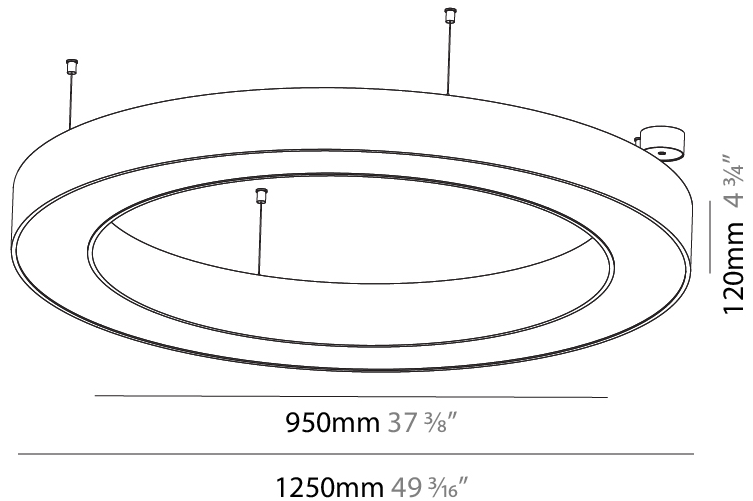

GENERAL

Series: Glorious
Subseries: Glorious
Brand: Prolight
Division: Architectural
Mounting Type: Suspension
Mounting Location: Ceiling
Subcategory: Ambient

PHYSICAL

Shape: Round
Diameter (mm): 1250
Diameter (in): 49 3/16
Height (mm): 120
Height (in): 4 3/4
Max. Overall Height (mm): 2120
Max. Overall Height (in): 83 7/16
Light Distribution: Direct
Weight (kg): 12.847
Weight (lbs): 28.26
Diffuser: PMMA - Opal or Micro-Prism
Fixture Finish: SSR / BKV / CWI / CRY / HAB / UFT / ITA / RUA / FTG / MYG / LOD / PUS / FRO / FUP / KIA / POP / BLS / SPG / MEY / GOH / GUM / CHC / COM / ABZ / JAG / OBR / MOS / ROR
Fixture Material: Aluminum

ELECTRICAL

Lamp Type: LED (Zhaga Standard)
Input Wattage (W): 60
Total Output Wattage (W): 48 / 38.4 (3500K)
Dimming: Non-Dimming / Phase Dimming (120Vac only) / 0-10V Dimming
Driver Included: Yes
Driver Location: Integrated
Driver Type: Constant Current
Driver Class: Class 2
Input Voltage (V): 120 - 277
Constant Current (mA): 350 / 1200 (3500K)

LED

Color Temperature (°K): 3000 / 3500 / 4000
Max. Delivered Lumen (lm): 5540 / 5733 / 5850
CRI: >80 CRI
Efficiency (%): 0.65
Lamp Life (hrs): 50000

OPTICAL

RATINGS AND CERTIFICATIONS

Certified By: Certified for North American Standards
IP rating: IP20