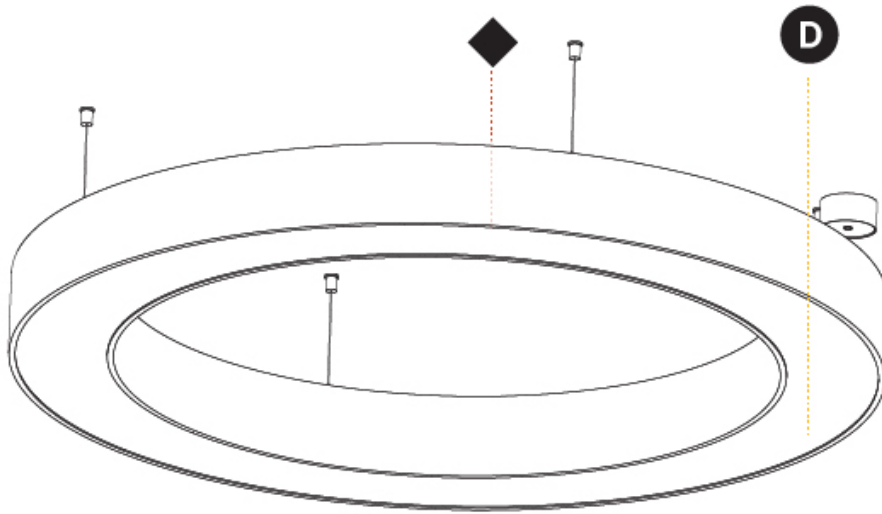

A30231-

PROJECT _____

TYPE _____

SPECIFIER _____

QUANTITY _____

DATE _____