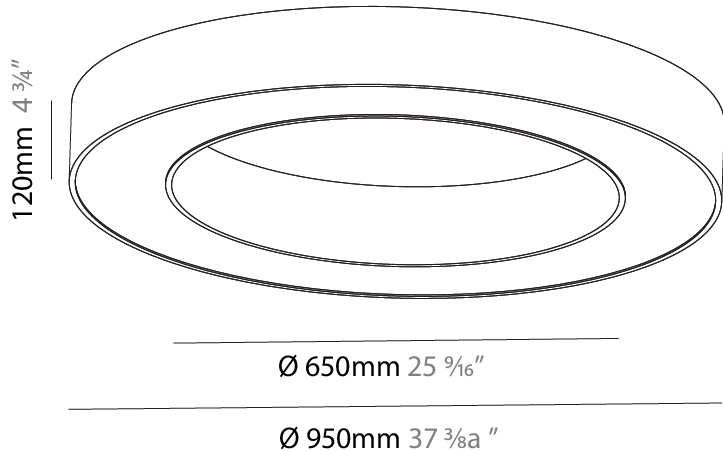

1. To build a product code in our configurator select the specify button on the base model # product page
2. To build a manual product code on this datasheet choose from the options listed below in blue font and add the suffix to the base model #

GENERAL

Series: Glorious
Subseries: Glorious
Brand: Prolicht
Division: Architectural
Mounting Type: Surface
Mounting Location: Ceiling
Subcategory: Ambient

PHYSICAL

Shape: Round
Diameter (mm): 950
Diameter (in): 37 ³/₈
Height (mm): 120
Height (in): 4 ³/₄
Light Distribution: Direct
Weight (kg): 8.94
Weight (lbs): 19.67
Diffuser: PMMA - Opal or Micro-Prism
Fixture Finish: SSR / BKV / CWI / CRY / HAB / UFT / ITA / RUA / FTG / MYG / LOD / PUS / FRO / FUP / KIA / POP / BLS / SPG / MEY / GOH / GUM / CHC / COM / ABZ / JAG / OBR / MOS / ROR
Fixture Material: Aluminum

ELECTRICAL

Lamp Type: LED (Zhaga Standard)
Input Wattage (W): 45
Total Output Wattage (W): 36 / 28.8 (3500K)
Dimming: Non-Dimming / Phase Dimming (120Vac only) / 0-10V Dimming
Driver Included: Yes
Driver Location: Integrated
Driver Type: Constant Current - 120 / 277Vac
Driver Class: Class 2
Input Voltage (V): 120 - 277
Constant Current (MA): 350 / 900 (3500K)

LED

Color Temperature (°K): 3000 / 3500 / 4000
Max. Delivered Lumen (lm): 4150 / 4302 / 4390
CRI: >80 CRI
Efficiency (%): 65
Lamp Life (hrs): 50000

OPTICAL

RATINGS AND CERTIFICATIONS

Certified By: Certified for North American Standards
IP rating: IP20