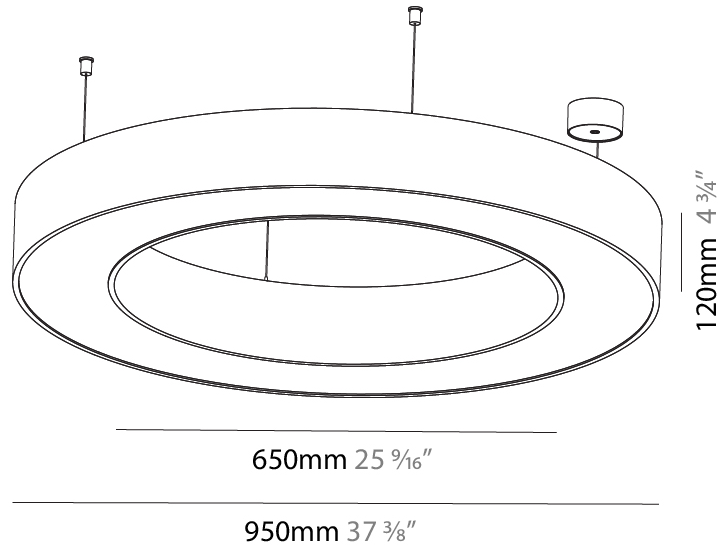

GENERAL

Series: Glorious
Subseries: Glorious
Brand: Prolight
Division: Architectural
Mounting Type: Suspension
Mounting Location: Ceiling
Subcategory: Ambient

PHYSICAL

Shape: Round
Diameter (mm): 950
Diameter (in): 37 ⁷/₈
Height (mm): 120
Height (in): 4 ³/₄
Max. Overall Height (mm): 2120
Max. Overall Height (in): 83 ⁷/₁₆
Light Distribution: Direct
Weight (kg): 9.172
Weight (lbs): 20.22
Diffuser: [PMMA - Opal or Micro-Prism](#)
Fixture Finish: [SSR / BKV / CWI / CRY / HAB / UFT / ITA / RUA / FTG / MYG / LOD / PUS / FRO / FUP / KIA / POP / BLS / SPG / MEY / GOH / GUM / CHC / COM / ABZ / JAG / OBR / MOS / ROR](#)
Fixture Material: Aluminum

ELECTRICAL

Lamp Type: LED (Zhaga Standard)
Input Wattage (W): 45
Total Output Wattage (W): 36 / 28.8 (3500K)
Dimming: [Non-Dimming / Phase Dimming (120Vac only) / 0-10V Dimming](#)
Driver Included: Yes
Driver Location: Integrated
Driver Type: Constant Current
Driver Class: Class 2
Input Voltage (V): 120 - 277
Constant Current (MA): 350 / 900 (3500K)

LED

[Color Temperature (°K): 3000 / 3500 / 4000](#)
Max. Delivered Lumen (lm): 4150 / 4302 / 4390
CRI: >80 CRI
Efficiency (%): 65
Lamp Life (hrs): 50000

OPTICAL

RATINGS AND CERTIFICATIONS

Certified By: Certified for North American Standards
IP rating: IP20