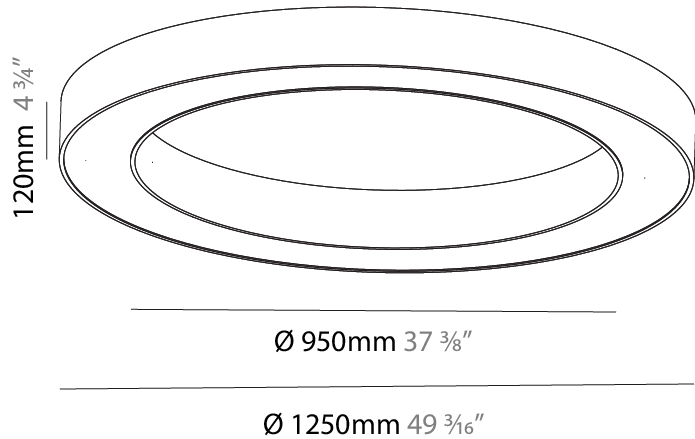

1. To build a product code in our configurator select the specify button on the base model # product page
2. To build a manual product code on this datasheet choose from the options listed below in blue font and add the suffix to the base model #

GENERAL

Series: Glorious
Subseries: Glorious
Brand: Prolicht
Division: Architectural
Mounting Type: Surface
Mounting Location: Ceiling
Subcategory: Ambient

PHYSICAL

Shape: Round
Diameter (mm): 1250
Diameter (in): 49 ³/₁₆
Height (mm): 120
Height (in): 4 ³/₄
Light Distribution: Direct
Weight (kg): 12.465
Weight (lbs): 27.42
Diffuser: PMMA - Opal or Micro-Prism
Fixture Finish: SSR / BKV / CWI / CRY / HAB / UFT / ITA / RUA / FTG / MYG / LOD / PUS / FRO / FUP / KIA / POP / BLS / SPG / MEY / GOH / GUM / CHC / COM / ABZ / JAG / OBR / MOS / ROR
Fixture Material: Aluminum

ELECTRICAL

Lamp Type: LED (Zhaga Standard)
Input Wattage (W): 60
Total Output Wattage (W): 48 / 38.4 (3500K)
Dimming: Non-Dimming / Phase Dimming (120Vac only) / 0-10V Dimming
Driver Included: Yes
Driver Location: Integrated
Driver Type: Constant Current - 120 / 277Vac
Driver Class: Class 2
Input Voltage (V): 120 - 277
Constant Current (mA): 350 / 1200 (3500K)

LED

Color Temperature (°K): 3000 / 3500 / 4000
Max. Delivered Lumen (lm): 5540 / 5733 / 5850
CRI: >80 CRI
Efficiency (%): 65
Lamp Life (hrs): 50000

OPTICAL

RATINGS AND CERTIFICATIONS

Certified By: Certified for North American Standards
IP rating: IP20