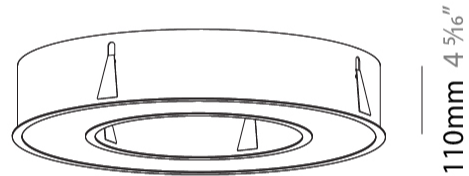

GENERAL

Series: Glorious
Subseries: Glorious
Brand: Prolicht
Division: Architectural
Mounting Type: Recessed
Mounting Location: Ceiling
Subcategory: Ambient

PHYSICAL

Shape: Round
Diameter (mm): 770
Diameter (in): 30 5/16
Height (mm): 110
Height (in): 4 5/16
Min. Recessing Depth (mm): 120
Min. Recessing Depth (in): 4 3/4
Light Distribution: Direct
Weight (kg): 9.285
Weight (lbs): 20.47
Diffuser: PMMA - Opal or Micro-Prism
Fixture Finish: SSR / BKV / CWI / CRY / HAB / UFT / ITA / RUA / FTG / MYG / LOD / PUS / FRO / FUP / KIA / POP / BLS / SPG / MEY / GOH / GUM / CHC / COM / ABZ / JAG / OBR / MOS / ROR
Fixture Material: Aluminum
Cut-out Measurements: 760mm / 29 15/16" x 440mm / 17 5/16"

ELECTRICAL

Lamp Type: LED (Zhaga Standard)
Input Wattage (W): 30
Total Output Wattage (W): 24 / 19.2 (3500K)
Dimming: Non-Dimming / Phase Dimming (120Vac only) / 0-10V Dimming
Driver Included: Yes
Driver Location: Integrated
Driver Type: Constant Current - 120 / 277Vac
Driver Class: Class 2
Input Voltage (V): 120 - 277
Constant Current (MA): 350 / 600 (3500K)

LED

Color Temperature (°K): 3000 / 3500 / 4000
Max. Delivered Lumen (lm): 2770 / 2862 / 2920
CRI: >80 CRI
Efficiency (%): 65
Lamp Life (hrs): 50000

OPTICAL

RATINGS AND CERTIFICATIONS

Certified By: Certified for North American Standards
IP rating: IP20

Ø 428mm 16 7/8"

Ø 770mm 30 5/16"

110mm 4 5/16"

760mm x 440mm
29 15/16" x 17 5/16"

120mm
4 3/4"

10 - 15mm
3/8" - 9/16"