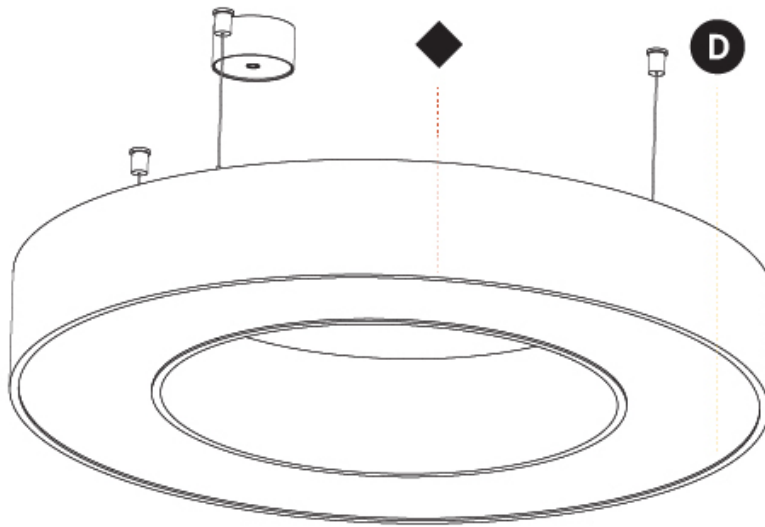

GENERAL

Series: Glorious
 Subseries: Glorious
 Brand: Prolicht
 Division: Architectural
 Mounting Type: Suspension
 Mounting Location: Ceiling
 Subcategory: Ambient

PHYSICAL

Shape: Round
 Diameter (mm): 750
 Diameter (in): 29 1/2
 Height (mm): 120
 Height (in): 4 3/4
 Max. Overall Height (mm): 2120
 Max. Overall Height (in): 83 7/16
 Light Distribution: Direct
 Weight (kg): 7.062
 Weight (lbs): 15.56
 Diffuser: [PMMA - Opal or Micro-Prism](#)
 Fixture Finish: [SSR / BKV / CWI / CRY / HAB / UFT / ITA / RUA / FTG / MYG / LOD / PUS / FRO / FUP / KIA / POP / BLS / SPG / MEY / GOH / GUM / CHC / COM / ABZ / JAG / OBR / MOS / ROR](#)
 Fixture Material: Aluminum

A30201-

PROJECT _____

TYPE _____

SPECIFIER _____

QUANTITY _____

DATE _____

GLORIOUS COLOR FINISH CHART

PROJECT
TYPE
SPECIFIER
QUANTITY
DATE