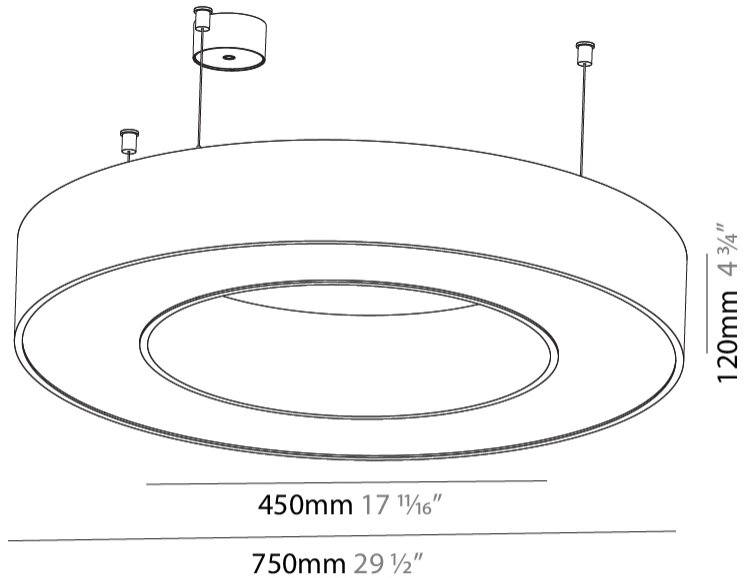

GENERAL

Series: Glorious
Subseries: Glorious
Brand: Prolicht
Division: Architectural
Mounting Type: Suspension
Mounting Location: Ceiling
Subcategory: Ambient

PHYSICAL

Shape: Round
Diameter (mm): 750
Diameter (in): 29 1/2
Height (mm): 120
Height (in): 4 3/4
Max. Overall Height (mm): 2120
Max. Overall Height (in): 83 7/16
Light Distribution: Direct
Weight (kg): 7.062
Weight (lbs): 15.56
Diffuser: [PMMA - Opal or Micro-Prism](#)
Fixture Finish: [SSR / BKV / CWI / CRY / HAB / UFT / ITA / RUA / FTG / MYG / LOD / PUS / FRO / FUP / KIA / POP / BLS / SPG / MEY / GOH / GUM / CHC / COM / ABZ / JAG / OBR / MOS / ROR](#)
Fixture Material: Aluminum

ELECTRICAL

Lamp Type: LED (Zhaga Standard)
Input Wattage (W): 30
Total Output Wattage (W): 24 / 19.2 (3500K)
Dimming: [Non-Dimming / Phase Dimming (120Vac only) / 0-10V Dimming](#)
Driver Included: Yes
Driver Location: Integrated
Driver Type: Constant Current
Driver Class: Class 2
Input Voltage (V): 120 - 277
Constant Current (MA): 350 / 600 (3500K)

LED

Color Temperature (°K): [3000 / 3500 / 4000](#)
Max. Delivered Lumen (lm): 2770 / 2862 / 2920
CRI: >80 CRI
Efficiency (%): 65
Lamp Life (hrs): 50000

OPTICAL

RATINGS AND CERTIFICATIONS

Certified By: Certified for North American Standards
IP rating: IP20