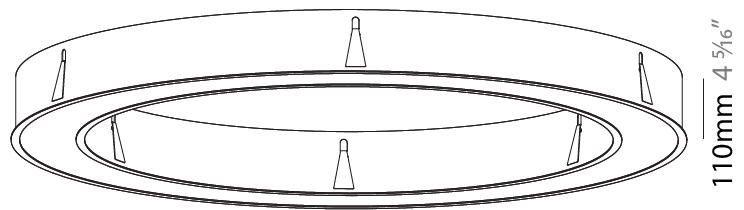

GENERAL

Series: Glorious
Subseries: Glorious
Brand: Prolicht
Division: Architectural
Mounting Type: Recessed
Mounting Location: Ceiling
Subcategory: Ambient

PHYSICAL

Shape: Round
Diameter (mm): 1570
Diameter (in): 61 ¹³/₁₆
Height (mm): 110
Height (in): 4 ⁵/₁₆
Min. Recessing Depth (mm): 120
Min. Recessing Depth (in): 4 ³/₄
Light Distribution: Direct
Weight (kg): 16.624
Weight (lbs): 36.65
Diffuser: PMMA - Opal or Micro-Prism
Fixture Finish: SSR / BKV / CWI / CRY / HAB / UFT / ITA / RUA / FTG / MYG / LOD / PUS / FRO / FUP / KIA / POP / BLS / SPG / MEY / GOH / GUM / CHC / COM / ABZ / JAG / OBR / MOS / ROR
Fixture Material: Aluminum
Cut-out Measurements: 1560mm / 61 7/16" x 1240mm / 48 13/16"

ELECTRICAL

Lamp Type: LED (Zhaga Standard)
Input Wattage (W): 75
Total Output Wattage (W): 60 / 48 (3500K)
Dimming: Non-Dimming / Phase Dimming (120Vac only) / 0-10V Dimming
Driver Included: Yes
Driver Location: Integrated
Driver Type: Constant Current - 120 / 277Vac
Driver Class: Class 2
Input Voltage (V): 120 - 277
Constant Current (MA): 350 / 700/800 (3500K)

LED

Color Temperature (°K): 3000 / 3500 / 4000
Max. Delivered Lumen (lm): 6920 / 7164 / 7310
CRI: >80 CRI
Efficiency (%): 65
Lamp Life (hrs): 50000

OPTICAL

RATINGS AND CERTIFICATIONS

Certified By: Certified for North American Standards
IP rating: IP20

Ø 1228mm 48 3/8"

Ø 1570mm 61 13/16"

1560mm x 1240mm
61 7/16" x 48 13/16"

120mm
4 3/4"

10 - 15mm
3/8" - 9/16"