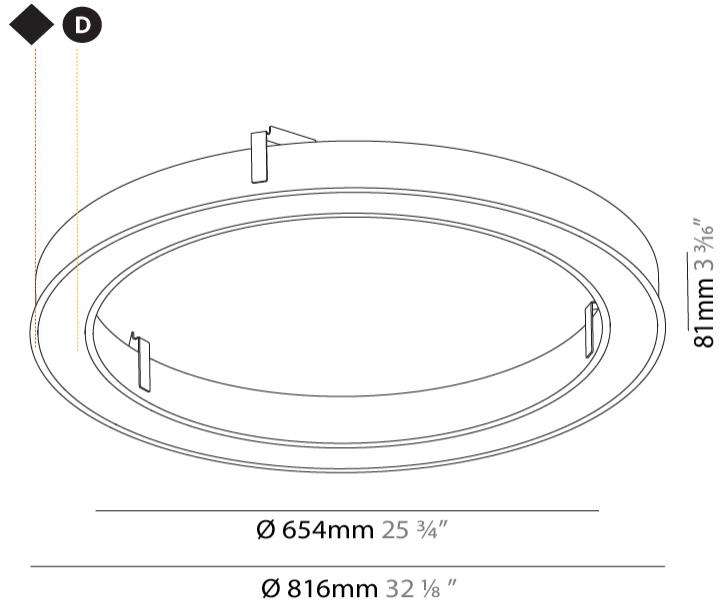

GENERAL

Series: Glorious
Subseries: Glorious Slim
Brand: Prolight
Division: Architectural
Mounting Type: Recessed
Mounting Location: Ceiling
Subcategory: Ambient

PHYSICAL

Shape: Round
Diameter (mm): 816
Diameter (in): 32 1/8
Height (mm): 81
Height (in): 3 3/16
Min. Recessing Depth (mm): 120
Min. Recessing Depth (in): 4 3/4
Light Distribution: Direct
Weight (kg): 6.755
Weight (lbs): 14.89
Diffuser: PMMA - Opal or Micro-Prism
Fixture Finish: SSR / BKV / CWI / CRY / HAB / UFT / ITA / RUA / FTG / MYG / LOD / PUS / FRO / FUP / KIA / POP / BLS / SPG / MEY / GOH / GUM / CHC / COM / ABZ / JAG / OBR / MOS / ROR
Fixture Material: Aluminum
Cut-out Measurements: 807mm / 31 3/4" x 663mm / 26 1/8"

807mm x 663mm
31 3/4" x 26 1/8"

120mm
4 3/4"

10 - 30mm
3/8" - 1 3/16"

PROJECT	_____
TYPE	_____
SPECIFIER	_____
QUANTITY	_____
DATE	_____

GLORIOUS SLIM RECESSED

A35443-

base number	LED Dimming	Color Temperature	Finishes (Diamond)	Diffuser Options
-------------	----------------	----------------------	-----------------------	---------------------