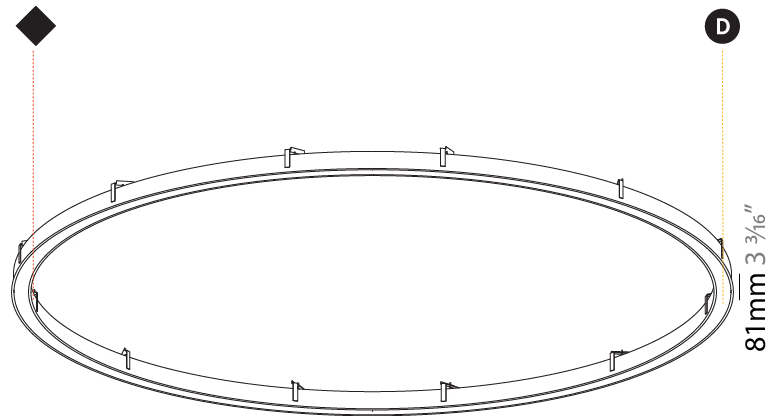

GENERAL

Series: Glorious
Subseries: Glorious Slim
Brand: Prolicht
Division: Architectural
Mounting Type: Recessed
Mounting Location: Ceiling
Subcategory: Ambient

PHYSICAL

Shape: Round
Diameter (mm): 3016
Diameter (in): 118 3/4
Height (mm): 81
Height (in): 3 1/16
Min. Recessing Depth (mm): 120
Min. Recessing Depth (in): 4 3/4
Light Distribution: Direct
Weight (kg): 27.132
Weight (lbs): 59.69
Diffuser: PMMA - Opal or Micro-Prism
Fixture Finish: SSR / BKV / CWI / CRY / HAB / UFT / ITA / RUA / FTG / MYG / LOD / PUS / FRO / FUP / KIA / POP / BLS / SPG / MEY / GOH / GUM / CHC / COM / ABZ / JAG / OBR / MOS / ROR
Fixture Material: Aluminum
Cut-out Measurements: 3007mm / 118 3/8" x 2863mm / 112 11/16"

ELECTRICAL

Lamp Type: LED (Zhaga Standard)
Input Wattage (W): 224
Total Output Wattage (W): 192
Dimming: Tri-Mode (Non-Dimming and Phase Dimming (120Vac only) and 0-10V Dimming)
Driver Included: Yes
Driver Location: Integrated
Driver Type: Constant Current - Universal
Driver Class: Class 2
Input Voltage (V): 120 - 277
Constant Current (MA): 350

LED

Color Temperature (°K): 3000 / 3500 / 4000
Max. Delivered Lumen (lm): 27160 / 27724 / 28290
CRI: >80 CRI
Efficiency (%): 0.884
Lamp Life (hrs): 50000

OPTICAL

RATINGS AND CERTIFICATIONS

Certified By: Certified for North American Standards
IP rating: IP20

Ø 2854mm 112 3/8"

Ø 3016mm 118 3/4"

3007mm x 2863mm
118 3/8" x 112 11/16"

120mm
4 3/4"

10 - 30mm
3/8" - 1 3/16"