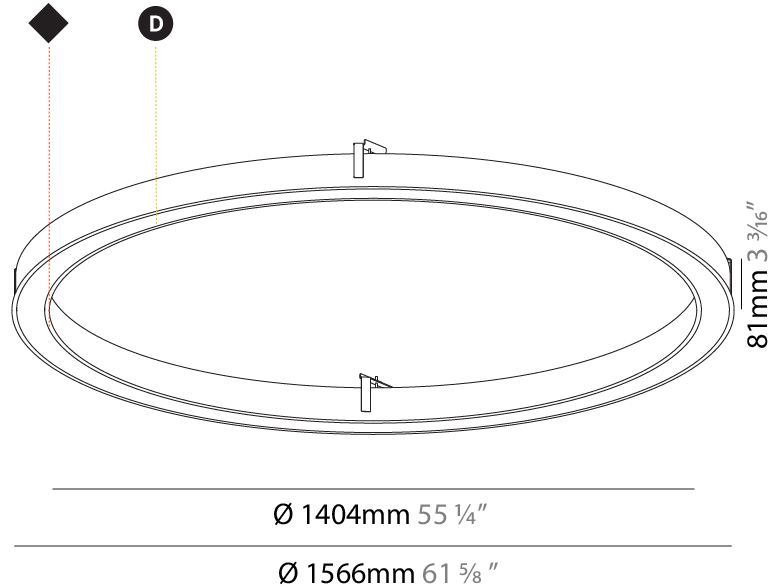

GENERAL

Series: Glorious
Subseries: Glorious Slim
Brand: Prolicht
Division: Architectural
Mounting Type: Recessed
Mounting Location: Ceiling
Subcategory: Ambient

PHYSICAL

Shape: Round
Diameter (mm): 1566
Diameter (in): 61 ⁵/₈
Height (mm): 81
Height (in): 3 ³/₁₆
Min. Recessing Depth (mm): 120
Min. Recessing Depth (in): 4 ³/₄
Light Distribution: Direct
Weight (kg): 14.042
Weight (lbs): 30.96
Diffuser: PMMA - Opal or Micro-Prism
Fixture Finish: SSR / BKV / CWI / CRY / HAB / UFT / ITA / RUA / FTG / MYG / LOD / PUS / FRO / FUP / KIA / POP / BLS / SPG / MEY / GOH / GUM / CHC / COM / ABZ / JAG / OBR / MOS / ROR
Fixture Material: Aluminum

ELECTRICAL

Lamp Type: LED (Zhaga Standard)
Input Wattage (W): 112
Total Output Wattage (W): 96
Dimming: Tri-Mode (Non-Dimming and Phase Dimming (120Vac only) and 0-10V Dimming)
Driver Included: Yes
Driver Location: Integrated
Driver Type: Constant Current - Universal
Driver Class: Class 2
Input Voltage (V): 120 - 277
Constant Current (MA): 350

LED

Color Temperature (°K): 3000 / 3500 / 4000
Max. Delivered Lumen (lm): 13580 / 13857 / 14140
CRI: >80 CRI
Efficiency (%): 0.884
Lamp Life (hrs): 50000

OPTICAL

RATINGS AND CERTIFICATIONS

Certified By: Certified for North American Standards
IP rating: IP20