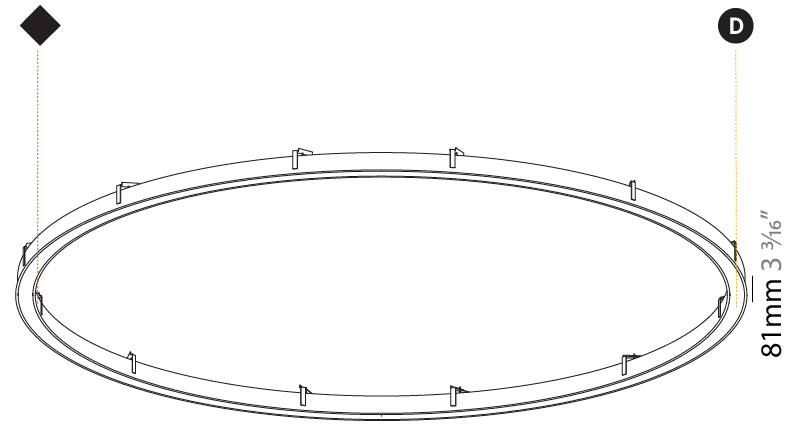

GENERAL

Series: Glorious
Subseries: Glorious Slim
Brand: Prolicht
Division: Architectural
Mounting Type: Recessed
Mounting Location: Ceiling
Subcategory: Ambient

PHYSICAL

Shape: Round
Diameter (mm): 5216
Diameter (in): 205 ³/₈
Height (mm): 81
Height (in): 3 ³/₁₆
Min. Recessing Depth (mm): 120
Min. Recessing Depth (in): 4 ³/₄
Light Distribution: Direct
Weight (kg): 47.924
Weight (lbs): 106.00
Diffuser: PMMA - Opal or Micro-Prism
Fixture Finish: SSR / BKV / CWI / CRY / HAB / UFT / ITA / RUA / FTG / MYG / LOD / PUS / FRO / FUP / KIA / POP / BLS / SPG / MEY / GOH / GUM / CHC / COM / ABZ / JAG / OBR / MOS / ROR
Fixture Material: Aluminum
Cut-out Measurements: 5207mm / 205" x 5063mm / 199 5/16"

ELECTRICAL

Lamp Type: LED (Zhaga Standard)
Input Wattage (W): 392
Total Output Wattage (W): 336
Dimming: Tri-Mode (Non-Dimming and Phase Dimming (120Vac only) and 0-10V Dimming)
Driver Included: Yes
Driver Location: Integrated
Driver Type: Constant Current - Universal
Driver Class: Class 2
Input Voltage (V): 120 - 277
Constant Current (MA): 350

LED

Color Temperature (°K): 3000 / 3500 / 4000
Max. Delivered Lumen (lm): 47520 / 48510 / 49500
CRI: >80 CRI
Efficiency (%): 0.884
Lamp Life (hrs): 50000

OPTICAL

RATINGS AND CERTIFICATIONS

Certified By: Certified for North American Standards
IP rating: IP20

Ø 5054mm 199"

Ø 5216mm 205 ³/₈ "

5207mm x 5063mm
205" x 199 ⁵/₁₆ "

120mm
4 ³/₄ "

10 - 30mm
³/₈" - 1 ³/₁₆ "