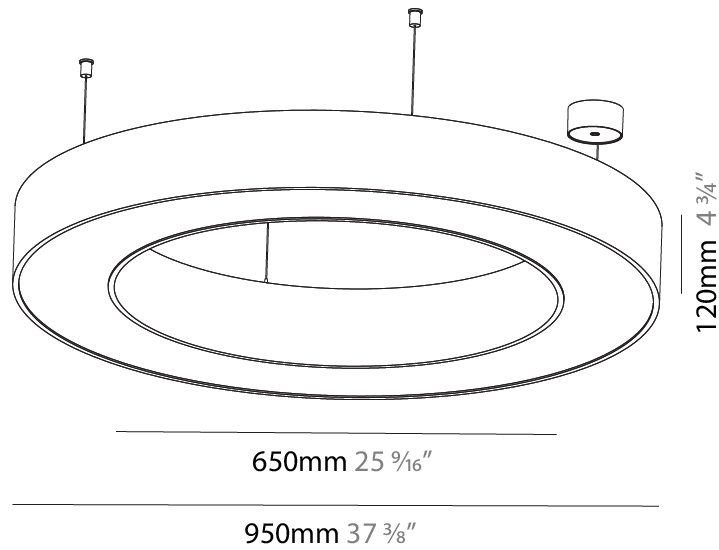

GENERAL

Series: Glorious
Subseries: Glorious
Brand: Prolight
Division: Architectural
Mounting Type: Suspension
Mounting Location: Ceiling
Subcategory: Ambient

PHYSICAL

Shape: Round
Diameter (mm): 950
Diameter (in): 37 ³/₈
Height (mm): 120
Height (in): 4 ³/₄
Max. Overall Height (mm): 2120
Max. Overall Height (in): 83 ⁷/₁₆
Light Distribution: Direct
Weight (kg): 9.172
Weight (lbs): 20.22
Diffuser: PMMA - Opal or Micro-Prism
Fixture Finish: SSR / BKV / CWI / CRY / HAB / UFT / ITA / RUA / FTG / MYG / LOD / PUS / FRO / FUP / KIA / POP / BLS / SPG / MEY / GOH / GUM / CHC / COM / ABZ / JAG / OBR / MOS / ROR
Fixture Material: Aluminum

ELECTRICAL

Lamp Type: LED (Zhaga Standard)
Input Wattage (W): 45
Total Output Wattage (W): 36 / 28.8 (3500K)
Dimming: Non-Dimming / Phase Dimming (120Vac only) / 0-10V Dimming
Driver Included: Yes
Driver Location: Integrated
Driver Type: Constant Current
Driver Class: Class 2
Input Voltage (V): 120 - 277
Constant Current (MA): 350 / 900 (3500K)

LED

Color Temperature (°K): 3000 / 3500 / 4000
Max. Delivered Lumen (lm): 4150 / 4302 / 4390
CRI: >80 CRI
Efficiency (%): 65
Lamp Life (hrs): 50000

OPTICAL

RATINGS AND CERTIFICATIONS

Certified By: Certified for North American Standards
IP rating: IP20