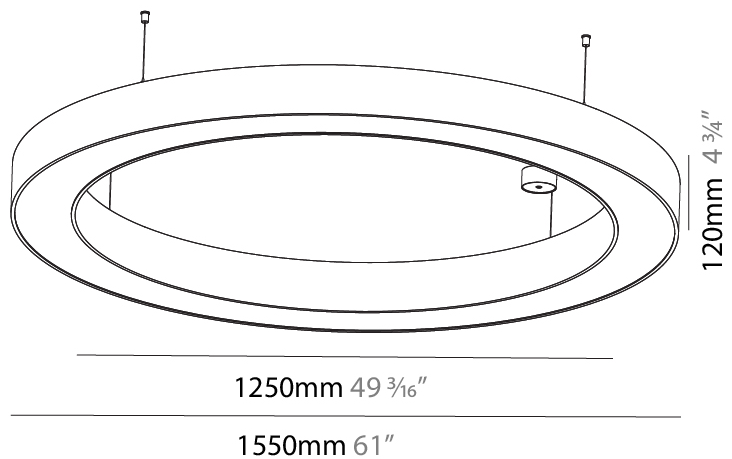

GENERAL

Series: Glorious
Subseries: Glorious
Brand: Prolicht
Division: Architectural
Mounting Type: Suspension
Mounting Location: Ceiling
Subcategory: Ambient

PHYSICAL

Shape: Round
Diameter (mm): 1550
Diameter (in): 61
Height (mm): 120
Height (in): 4 3/4
Max. Overall Height (mm): 2120
Max. Overall Height (in): 83 7/16
Light Distribution: Direct
Weight (kg): 16.737
Weight (lbs): 36.82
Diffuser: PMMA - Opal or Micro-Prism
Fixture Finish: SSR / BKV / CWI / CRY / HAB / UFT / ITA / RUA / FTG / MYG / LOD / PUS / FRO / FUP / KIA / POP / BLS / SPG / MEY / GOH / GUM / CHC / COM / ABZ / JAG / OBR / MOS / ROR
Fixture Material: Aluminum

ELECTRICAL

Lamp Type: LED (Zhaga Standard)
Input Wattage (W): 75
Total Output Wattage (W): 60 / 48 (3500K)
Dimming: Non-Dimming / Phase Dimming (120Vac only) / 0-10V Dimming
Driver Included: Yes
Driver Location: Integrated
Driver Type: Constant Current
Driver Class: Class 2
Input Voltage (V): 120 - 277
Constant Current (MA): 350 / 700/800 (3500K)

LED

Color Temperature (°K): 3000 / 3500 / 4000
Max. Delivered Lumen (lm): 6920 / 7164 / 7310
CRI: >80 CRI
Efficiency (%): 0.65
Lamp Life (hrs): 50000

OPTICAL

RATINGS AND CERTIFICATIONS

Certified By: Certified for North American Standards
IP rating: IP20