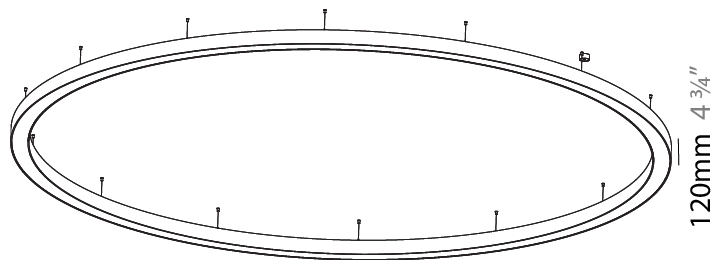

GENERAL

Series: Glorious
Subseries: Glorious
Brand: Prolicht
Division: Architectural
Mounting Type: Suspension
Mounting Location: Ceiling
Subcategory: Ambient

PHYSICAL

Shape: Round
Diameter (mm): 5400
Diameter (in): 212 ⁵/₈
Depth (mm): 120
Depth (in): 4 ³/₄
Max. Overall Height (mm): 2120
Max. Overall Height (in): 83 ⁷/₁₆
Light Distribution: Direct
Weight (kg): 69.5
Weight (lbs): 152.9
Diffuser: PMMA - Opal or Micro-Prism
Fixture Finish: SSR / BKV / CWI / CRY / HAB / UFT / ITA / RUA / FTG / MYG / LOD / PUS / FRO / FUP / KIA / POP / BLS / SPG / MEY / GOH / GUM / CHC / COM / ABZ / JAG / OBR / MOS / ROR
Fixture Material: Aluminum

ELECTRICAL

Lamp Type: LED (Zhaga Standard)
Input Wattage (W): 280
Total Output Wattage (W): 224 / 179.2 (3500K)
Dimming: Non-Dimming / Phase Dimming (120Vac only) / 0-10V Dimming
Driver Included: Yes
Driver Location: Integrated
Driver Type: Constant Current
Driver Class: Class 2
Input Voltage (V): 120 - 277
Constant Current (MA): 350 / 1400 (3500K)

LED

Color Temperature (°K): 3000 / 3500 / 4000
Max. Delivered Lumen (lm): 25840 / 26754 / 27300
CRI: >80 CRI
Efficiency (%): 65
Lamp Life (hrs): 50000

OPTICAL

RATINGS AND CERTIFICATIONS

Certified By: Certified for North American Standards
IP rating: IP20

5100mm 200 ¹³/₁₆"

5400mm 212 ⁵/₈"