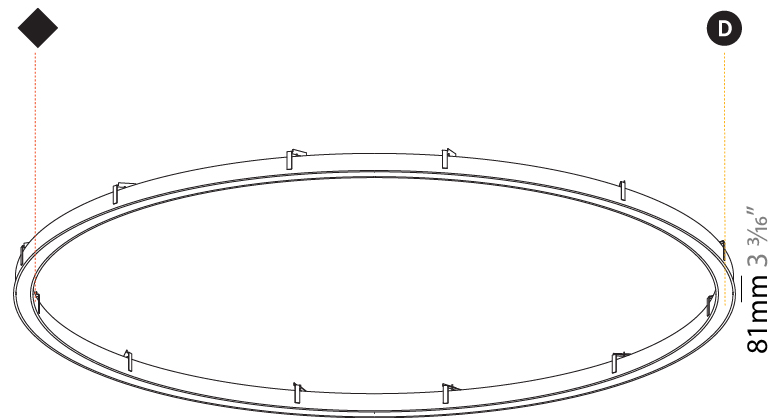

GENERAL

Series: Glorious
Subseries: Glorious Slim
Brand: Prolicht
Division: Architectural
Mounting Type: Recessed
Mounting Location: Ceiling
Subcategory: Ambient

PHYSICAL

Shape: Round
Diameter (mm): 3016
Diameter (in): 118 3/4
Height (mm): 81
Height (in): 3 1/16
Min. Recessing Depth (mm): 120
Min. Recessing Depth (in): 4 3/4
Light Distribution: Direct
Weight (kg): 27.132
Weight (lbs): 59.69
Diffuser: PMMA - Opal or Micro-Prism
Fixture Finish: SSR / BKV / CWI / CRY / HAB / UFT / ITA / RUA / FTG / MYG / LOD / PUS / FRO / FUP / KIA / POP / BLS / SPG / MEY / GOH / GUM / CHC / COM / ABZ / JAG / OBR / MOS / ROR
Fixture Material: Aluminum
Cut-out Measurements: 3007mm / 118 3/8" x 2863mm / 112 11/16"

ELECTRICAL

Lamp Type: LED (Zhaga Standard)
Input Wattage (W): 224
Total Output Wattage (W): 192
Dimming: Tri-Mode (Non-Dimming and Phase Dimming (120Vac only) and 0-10V Dimming)
Driver Included: Yes
Driver Location: Integrated
Driver Type: Constant Current - Universal
Driver Class: Class 2
Input Voltage (V): 120 - 277
Constant Current (MA): 350

LED

Color Temperature (°K): 3000 / 3500 / 4000
Max. Delivered Lumen (lm): 27160 / 27724 / 28290
CRI: >80 CRI
Efficiency (%): 0.884
Lamp Life (hrs): 50000

OPTICAL

RATINGS AND CERTIFICATIONS

Certified By: Certified for North American Standards
IP rating: IP20

Ø 2854mm 112 3/8"

Ø 3016mm 118 3/4 "

3007mm x 2863mm
118 3/8" x 112 11/16"

120mm
4 3/4"

10 - 30mm
3/8" - 1 3/16"