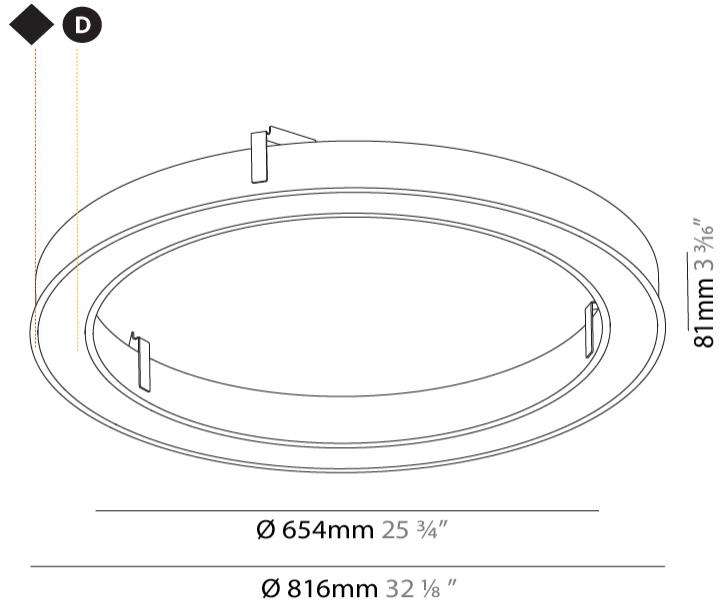

#### PHYSICAL

Shape: Round
Diameter (mm): 816
Diameter (in): 32 1/8
Height (mm): 81
Height (in): 3 3/16
Min. Recessing Depth (mm): 120
Min. Recessing Depth (in): 4 3/4
Light Distribution: Direct
Weight (kg): 6.755
Weight (lbs): 14.89
Diffuser: PMMA - Opal or Micro-Prism
Fixture Finish: SSR / BKV / CWI / CRY / HAB / UFT / ITA / RUA / FTG / MYG / LOD / PUS / FRO / FUP / KIA / POP / BLS / SPG / MEY / GOH / GUM / CHC / COM / ABZ / JAG / OBR / MOS / ROR
Fixture Material: Aluminum
Cut-out Measurements: 807mm / 31 3/4" x 663mm / 26 1/8"

#### RATINGS AND CERTIFICATIONS

Certified By: Certified for North American Standards
IP rating: IP20

807mm x 663mm  
31 3/4" x 26 1/8"

120mm  
4 3/4"

10 - 30mm  
3/8" - 1 1/8"

PROJECT	_____
TYPE	_____
SPECIFIER	_____
QUANTITY	_____
DATE	_____

#### PHYSICAL

Shape: Round
Diameter (mm): 1566
Diameter (in): 61 <sup>5</sup> / <sub>8</sub>
Height (mm): 81
Height (in): 3 <sup>3</sup> / <sub>16</sub>
Min. Recessing Depth (mm): 120
Min. Recessing Depth (in): 4 <sup>3</sup> / <sub>4</sub>
Light Distribution: Direct
Weight (kg): 14.042
Weight (lbs): 30.96
Diffuser: PMMA - Opal or Micro-Prism
Fixture Finish: SSR / BKV / CWI / CRY / HAB / UFT / ITA / RUA / FTG / MYG / LOD / PUS / FRO / FUP / KIA / POP / BLS / SPG / MEY / GOH / GUM / CHC / COM / ABZ / JAG / OBR / MOS / ROR
Fixture Material: Aluminum

#### PHYSICAL

Shape: Round
Diameter (mm): 3016
Diameter (in): 118 3/4
Height (mm): 81
Height (in): 3 1/16
Min. Recessing Depth (mm): 120
Min. Recessing Depth (in): 4 3/4
Light Distribution: Direct
Weight (kg): 27.132
Weight (lbs): 59.69
Diffuser: PMMA - Opal or Micro-Prism
Fixture Finish: SSR / BKV / CWI / CRY / HAB / UFT / ITA / RUA / FTG / MYG / LOD / PUS / FRO / FUP / KIA / POP / BLS / SPG / MEY / GOH / GUM / CHC / COM / ABZ / JAG / OBR / MOS / ROR
Fixture Material: Aluminum
Cut-out Measurements: 3007mm / 118 3/8" x 2863mm / 112 11/16"