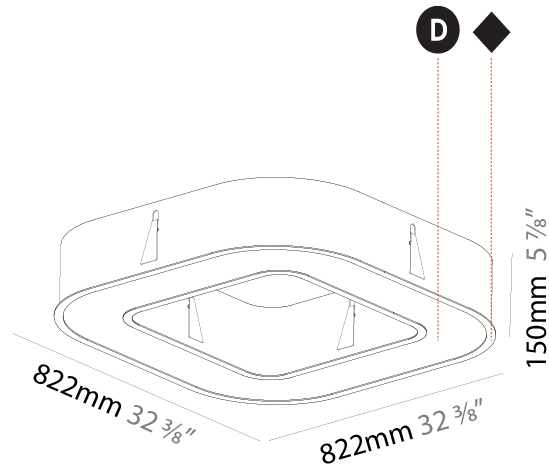

GENERAL

Series: Glorious
Subseries: Glorious Quantum
Brand: Prolicht
Division: Architectural
Mounting Type: Recessed
Mounting Location: Ceiling
Subcategory: Ambient

PHYSICAL

Shape: Square
Length (mm): 822
Length (in): 32 3/8
Width (mm): 822
Width (in): 32 3/8
Height (mm): 150
Height (in): 5 7/8
Min. Recessing Depth (mm): 160
Min. Recessing Depth (in): 6 1/8
Light Distribution: Direct
Weight (kg): 10.55
Weight (lbs): 23.21
Diffuser: PMMA - Opal or Micro-Prism
Fixture Finish: SSR / BKV / CWI / CRY / HAB / LAG / UFT / ITA / RUA / RUR / MIC / FTG / MYG / TWT / LOD / PUS / FRO / FUP / KIA / POP / BLS / SPG / MEY / GOH / GUM / CHC / COM / ABZ / JAG / OBR / MOS / ROR
Fixture Material: Aluminum

ELECTRICAL

Lamp Type: LED (Zhaga Standard)
Input Wattage (W): 40
Total Output Wattage (W): 32 / 25.6 (3500K)
Dimming: Non-Dimming / Phase Dimming (120Vac only) / 0-10V Dimming
Driver Included: Yes
Driver Location: Integrated
Driver Type: Constant Current - 120 / 277Vac
Driver Class: Class 2
Input Voltage (V): 120 - 277
Constant Current (MA): 350 / 800 (3500K)

LED

Color Temperature (°K): 3000 / 3500 / 4000
Max. Delivered Lumen (lm): 3690 / 3822 / 3900
CRI: >80 CRI
Efficiency (%): 65
Lamp Life (hrs): 50000

OPTICAL

RATINGS AND CERTIFICATIONS

Certified By: Certified for North American Standards
IP rating: IP20