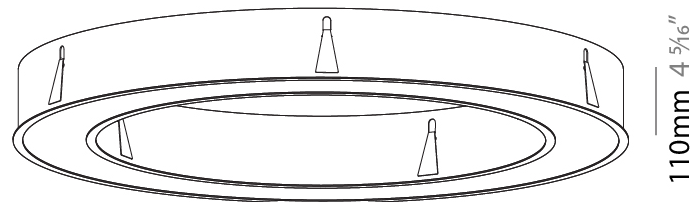

GENERAL

Series: Glorious
 Subseries: Glorious
 Brand: Prolicht
 Division: Architectural
 Mounting Type: Recessed
 Mounting Location: Ceiling
 Subcategory: Ambient

PHYSICAL

Shape: Round
 Diameter (mm): 1270
 Diameter (in): 50
 Height (mm): 110
 Height (in): 4 ⁵/₁₆
 Min. Recessing Depth (mm): 120
 Min. Recessing Depth (in): 4 ³/₄
 Light Distribution: Direct
 Weight (kg): 15.446
 Weight (lbs): 34.05
 Diffuser: PMMA - Opal or Micro-Prism
 Fixture Finish: SSR / BKV / CWI / CRY / HAB / LAG / UFT / ITA / RUA / RUR / MIC / FTG / MYG / TWT / LOD / PUS / FRO / FUP / KIA / POP / BLS / SPG / MEY / GOH / GUM / CHC / COM / ABZ / JAG / OBR / MOS / ROR
 Fixture Material: Aluminum
 Cut-out Measurements: 1260mm / 49 5/8" x 940mm / 37"

PROJECT
TYPE
SPECIFIER
QUANTITY
DATE

Ø 928mm 36 ⁹/₁₆"

Ø 1270mm 50 "

110mm 4 ⁵/₁₆"

1260mm x 940mm
49 5/8" x 37"

120mm
4 3/4"

10 - 15mm
3/8" - 9/16"

A37507-