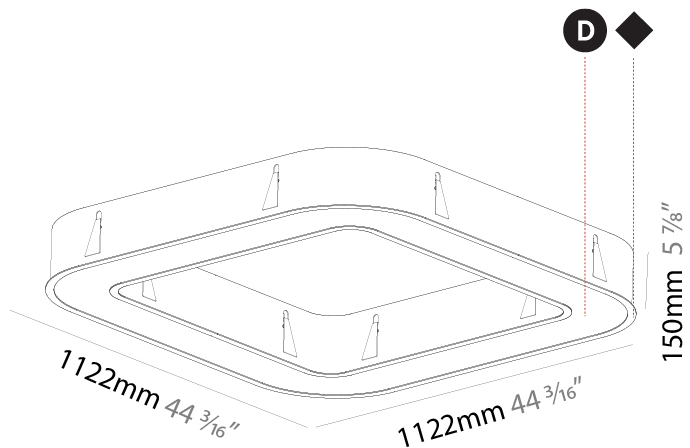

GENERAL

Series: Glorious
Subseries: Glorious Quantum
Brand: Prolicht
Division: Architectural
Mounting Type: Recessed
Mounting Location: Ceiling
Subcategory: Ambient

PHYSICAL

Shape: Square
Length (mm): 1122
Length (in): 44 ³/₁₆
Width (mm): 1122
Width (in): 44 ³/₁₆
Height (mm): 150
Height (in): 5 ⁷/₈
Min. Recessing Depth (mm): 160
Min. Recessing Depth (in): 6 ⁵/₁₆
Light Distribution: Direct
Weight (kg): 16.085
Weight (lbs): 35.39
Diffuser: PMMA - Opal or Micro-Prism
Fixture Finish: SSR / BKV / CWI / CRY / HAB / LAG / UFT / ITA / RUA / RUR / MIC / FTG / MYG / TWT / LOD / PUS / FRO / FUP / KIA / POP / BLS / SPG / MEY / GOH / GUM / CHC / COM / ABZ / JAG / OBR / MOS / ROR
Fixture Material: Aluminum

ELECTRICAL

Lamp Type: LED (Zhaga Standard)
Input Wattage (W): 60
Total Output Wattage (W): 48 / 38.4 (3500K)
Dimming: Non-Dimming / Phase Dimming (120Vac only) / 0-10V Dimming
Driver Included: Yes
Driver Location: Integrated
Driver Type: Constant Current - 120 / 277Vac
Driver Class: Class 2
Input Voltage (V): 120 - 277
Constant Current (MA): 350 / 1200 (3500K)

LED

Color Temperature (°K): 3000 / 3500 / 4000
Max. Delivered Lumen (lm): 5540 / 5733 / 5850
CRI: >80 CRI
Efficiency (%): 65
Lamp Life (hrs): 50000

OPTICAL

RATINGS AND CERTIFICATIONS

Certified By: Certified for North American Standards
IP rating: IP20