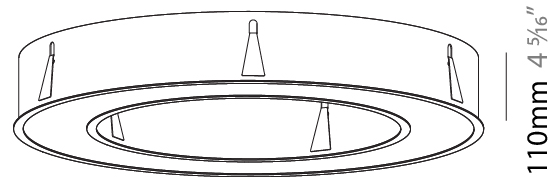

GENERAL

Series: Glorious
 Subseries: Glorious
 Brand: Prolicht
 Division: Architectural
 Mounting Type: Recessed
 Mounting Location: Ceiling
 Subcategory: Ambient

PHYSICAL

Shape: Round
 Diameter (mm): 970
 Diameter (in): 38 ³/₁₆
 Height (mm): 110
 Height (in): 4 ⁵/₁₆
 Min. Recessing Depth (mm): 120
 Min. Recessing Depth (in): 4 ³/₄
 Light Distribution: Direct
 Weight (kg): 11.164
 Weight (lbs): 24.61
 Diffuser: PMMA - Opal or Micro-Prism
 Fixture Finish: SSR / BKV / CWI / CRY / HAB / LAG / UFT / ITA / RUA / RUR / MIC / FTG / MYG / TWT / LOD / PUS / FRO / FUP / KIA / POP / BLS / SPG / MEY / GOH / GUM / CHC / COM / ABZ / JAG / OBR / MOS / ROR
 Fixture Material: Aluminum
 Cut-out Measurements: 960mm / 37 13/16" x 640mm / 25 3/16"

PROJECT
TYPE
SPECIFIER
QUANTITY
DATE

Ø 628mm 24 3/4"

Ø 970mm 38 3/16 "

110mm 4 5/16"

960mm x 640mm
37 13/16" x 25 3/16"

120mm
4 3/4"

10 - 15mm
3/8" - 9/16"

A37505-