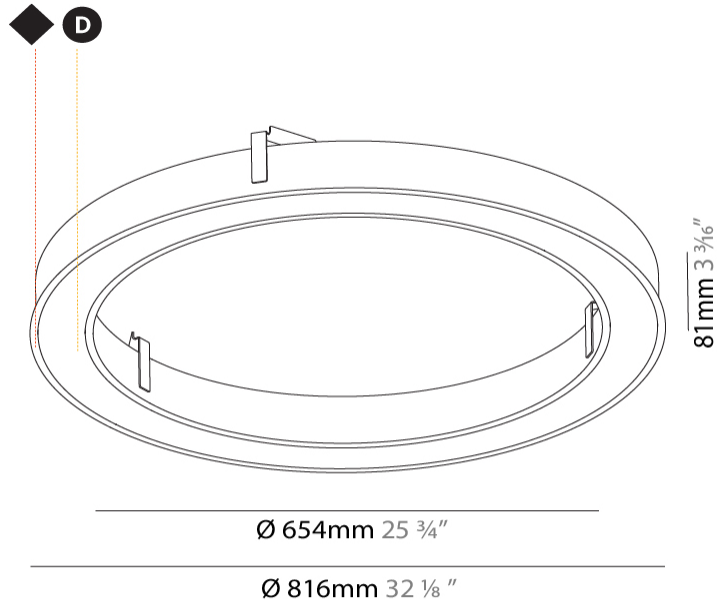

#### PHYSICAL

Shape: Round
Diameter (mm): 816
Diameter (in): 32 1/8
Height (mm): 81
Height (in): 3 3/16
Min. Recessing Depth (mm): 120
Min. Recessing Depth (in): 4 3/4
Light Distribution: Direct
Weight (kg): 6.755
Weight (lbs): 14.89
Diffuser: PMMA - Opal or Micro-Prism
Fixture Finish: SSR / BKV / CWI / CRY / HAB / UFT / ITA / RUA / FTG / MYG / LOD / PUS / FRO / FUP / KIA / POP / BLS / SPG / MEY / GOH / GUM / CHC / COM / ABZ / JAG / OBR / MOS / ROR
Fixture Material: Aluminum
Cut-out Measurements: 807mm / 31 3/4" x 663mm / 26 1/8"

#### RATINGS AND CERTIFICATIONS

Certified By: Certified for North American Standards
IP rating: IP20

807mm x 663mm  
31 3/4" x 26 1/8"

120mm  
4 3/4"

10 - 30mm  
3/8" - 1 1/8"

PROJECT	_____
TYPE	_____
SPECIFIER	_____
QUANTITY	_____
DATE	_____

#### PHYSICAL

Shape: Round
Diameter (mm): 1566
Diameter (in): 61 <sup>5</sup> / <sub>8</sub>
Height (mm): 81
Height (in): 3 <sup>3</sup> / <sub>16</sub>
Min. Recessing Depth (mm): 120
Min. Recessing Depth (in): 4 <sup>3</sup> / <sub>4</sub>
Light Distribution: Direct
Weight (kg): 14.042
Weight (lbs): 30.96
Diffuser: PMMA - Opal or Micro-Prism
Fixture Finish: SSR / BKV / CWI / CRY / HAB / UFT / ITA / RUA / FTG / MYG / LOD / PUS / FRO / FUP / KIA / POP / BLS / SPG / MEY / GOH / GUM / CHC / COM / ABZ / JAG / OBR / MOS / ROR
Fixture Material: Aluminum

#### PHYSICAL

Shape: Round
Diameter (mm): 3016
Diameter (in): 118 3/4
Height (mm): 81
Height (in): 3 3/16
Min. Recessing Depth (mm): 120
Min. Recessing Depth (in): 4 3/4
Light Distribution: Direct
Weight (kg): 27.132
Weight (lbs): 59.69
Diffuser: PMMA - Opal or Micro-Prism
Fixture Finish: SSR / BKV / CWI / CRY / HAB / UFT / ITA / RUA / FTG / MYG / LOD / PUS / FRO / FUP / KIA / POP / BLS / SPG / MEY / GOH / GUM / CHC / COM / ABZ / JAG / OBR / MOS / ROR
Fixture Material: Aluminum
Cut-out Measurements: 3007mm / 118 3/8" x 2863mm / 112 11/16"