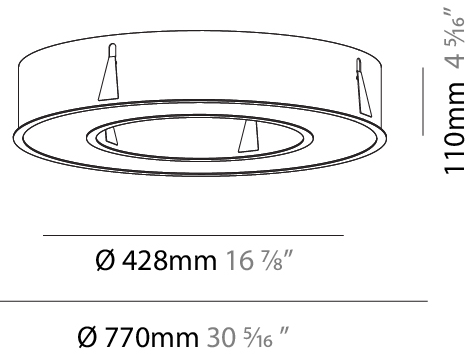

GENERAL

Series: Glorious
Subseries: Glorious
Brand: Prolight
Division: Architectural
Mounting Type: Recessed
Mounting Location: Ceiling
Subcategory: Ambient

PHYSICAL

Shape: Round
Diameter (mm): 770
Diameter (in): 30 ⁵/₁₆
Height (mm): 110
Height (in): 4 ⁵/₁₆
Min. Recessing Depth (mm): 120
Min. Recessing Depth (in): 4 ³/₄
Light Distribution: Direct
Weight (kg): 9.285
Weight (lbs): 20.47
Diffuser: PMMA - Opal or Micro-Prism
Fixture Finish: SSR / BKV / CWI / CRY / HAB / UFT / ITA / RUA / FTG / MYG / LOD / PUS / FRO / FUP / KIA / POP / BLS / SPG / MEY / GOH / GUM / CHC / COM / ABZ / JAG / OBR / MOS / ROR
Fixture Material: Aluminum
Cut-out Measurements: 760mm / 29 15/16" x 440mm / 17 5/16"

ELECTRICAL

Lamp Type: LED (Zhaga Standard)
Input Wattage (W): 30
Total Output Wattage (W): 24 / 19.2 (3500K)
Dimming: Non-Dimming / Phase Dimming (120Vac only) / 0-10V Dimming
Driver Included: Yes
Driver Location: Integrated
Driver Type: Constant Current - 120 / 277Vac
Driver Class: Class 2
Input Voltage (V): 120 - 277
Constant Current (MA): 350 / 600 (3500K)

LED

Color Temperature (°K): 3000 / 3500 / 4000
Max. Delivered Lumen (lm): 2770 / 2862 / 2920
CRI: >80 CRI
Efficiency (%): 65
Lamp Life (hrs): 50000

OPTICAL

RATINGS AND CERTIFICATIONS

Certified By: Certified for North American Standards
IP rating: IP20

760mm x 440mm
29 15/16" x 17 5/16"

120mm
4 3/4"

10 - 15mm
3/8" - 9/16"