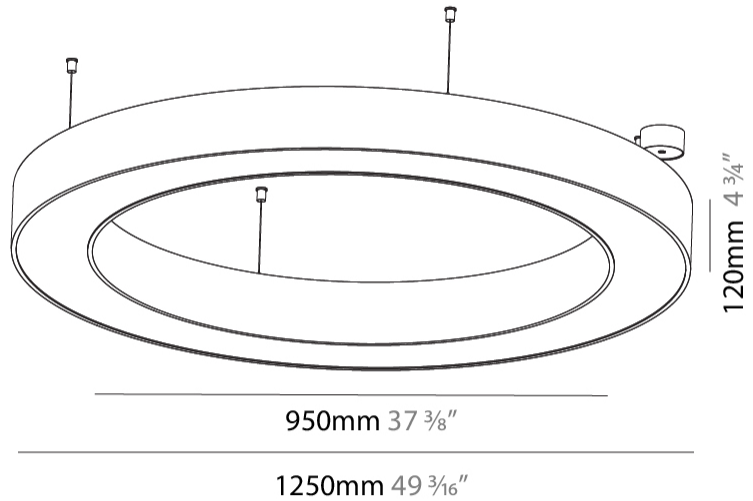

GENERAL

Series: Glorious
Subseries: Glorious
Brand: Prolicht
Division: Architectural
Mounting Type: Suspension
Mounting Location: Ceiling
Subcategory: Ambient

PHYSICAL

Shape: Round
Diameter (mm): 1250
Diameter (in): 49 ³/₁₆
Height (mm): 120
Height (in): 4 ³/₄
Max. Overall Height (mm): 2120
Max. Overall Height (in): 83 ⁷/₁₆
Light Distribution: Direct
Weight (kg): 12.847
Weight (lbs): 28.26
Diffuser: [PMMA - Opal or Micro-Prism](#)
Fixture Finish: [SSR / BKV / CWI / CRY / HAB / UFT / ITA / RUA / FTG / MYG / LOD / PUS / FRO / FUP / KIA / POP / BLS / SPG / MEY / GOH / GUM / CHC / COM / ABZ / JAG / OBR / MOS / ROR](#)
Fixture Material: Aluminum

ELECTRICAL

Lamp Type: LED (Zhaga Standard)
Input Wattage (W): 60
Total Output Wattage (W): 48 / 38.4 (3500K)
Dimming: [Non-Dimming / Phase Dimming (120Vac only) / 0-10V Dimming](#)
Driver Included: Yes
Driver Location: Integrated
Driver Type: Constant Current
Driver Class: Class 2
Input Voltage (V): 120 - 277
Constant Current (MA): 350 / 1200 (3500K)

LED

Color Temperature (°K): [3000 / 3500 / 4000](#)
Max. Delivered Lumen (lm): 5540 / 5733 / 5850
CRI: >80 CRI
Efficiency (%): 0.65
Lamp Life (hrs): 50000

OPTICAL

RATINGS AND CERTIFICATIONS

Certified By: Certified for North American Standards
IP rating: IP20