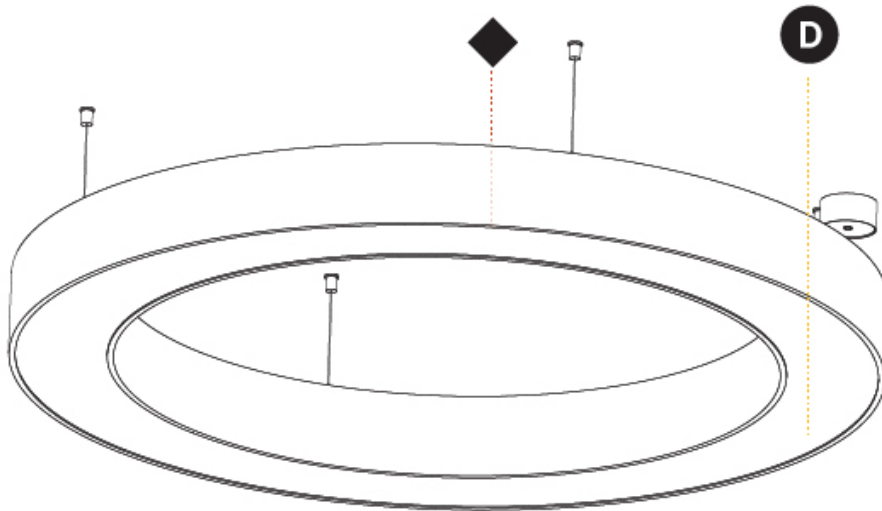

GENERAL

Series: Glorious
 Subseries: Glorious
 Brand: Prolicht
 Division: Architectural
 Mounting Type: Suspension
 Mounting Location: Ceiling
 Subcategory: Ambient

PHYSICAL

Shape: Round
 Diameter (mm): 1250
 Diameter (in): 49 ³/₁₆
 Height (mm): 120
 Height (in): 4 ³/₄
 Max. Overall Height (mm): 2120
 Max. Overall Height (in): 83 ⁷/₁₆
 Light Distribution: Direct
 Weight (kg): 12.847
 Weight (lbs): 28.26
 Diffuser: [PMMA - Opal or Micro-Prism](#)
 Fixture Finish: [SSR / BKV / CWI / CRY / HAB / UFT / ITA / RUA / FTG / MYG / LOD / PUS / FRO / FUP / KIA / POP / BLS / SPG / MEY / GOH / GUM / CHC / COM / ABZ / JAG / OBR / MOS / ROR](#)
 Fixture Material: Aluminum

A30231-

PROJECT	_____
TYPE	_____
SPECIFIER	_____
QUANTITY	_____
DATE	_____

GLORIOUS COLOR FINISH CHART

PROJECT
TYPE
SPECIFIER
QUANTITY
DATE

Fixture Finish

Sparkling Silver - 01 (SSR)

Black Velvet - 02 (BKV)