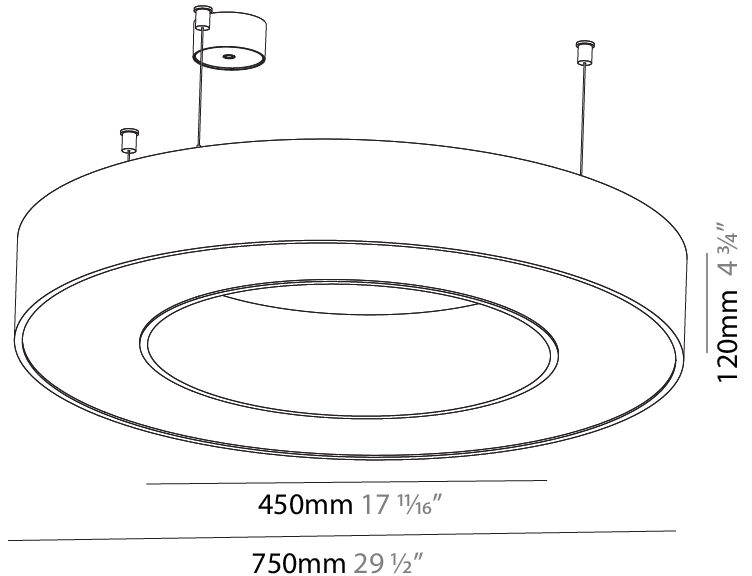

GENERAL

Series: Glorious
Subseries: Glorious
Brand: Prolight
Division: Architectural
Mounting Type: Suspension
Mounting Location: Ceiling
Subcategory: Ambient

PHYSICAL

Shape: Round
Diameter (mm): 750
Diameter (in): 29 1/2
Height (mm): 120
Height (in): 4 3/4
Max. Overall Height (mm): 2120
Max. Overall Height (in): 83 7/16
Light Distribution: Direct
Weight (kg): 7.062
Weight (lbs): 15.56
Diffuser: [PMMA - Opal or Micro-Prism](#)
Fixture Finish: [SSR / BKV / CWI / CRY / HAB / LAG / UFT / ITA / RUA / RUR / MIC / FTG / MYG / TWT / LOD / PUS / FRO / FUP / KIA / POP / BLS / SPG / MEY / GOH / GUM / CHC / COM / ABZ / JAG / OBR / MOS / ROR](#)
Fixture Material: Aluminum

ELECTRICAL

Lamp Type: LED (Zhaga Standard)
Input Wattage (W): 30
Total Output Wattage (W): 24 / 19.2 (3500K)
Dimming: [Non-Dimming / Phase Dimming (120Vac only) / 0-10V Dimming](#)
Driver Included: Yes
Driver Location: Integrated
Driver Type: Constant Current
Driver Class: Class 2
Input Voltage (V): 120 - 277
Constant Current (MA): 350 / 600 (3500K)

LED

Color Temperature (°K): [3000 / 3500 / 4000](#)
Max. Delivered Lumen (lm): 2770 / 2862 / 2920
CRI: >80 CRI
Efficiency (%): 65
Lamp Life (hrs): 50000

OPTICAL

RATINGS AND CERTIFICATIONS

Certified By: Certified for North American Standards
IP rating: IP20