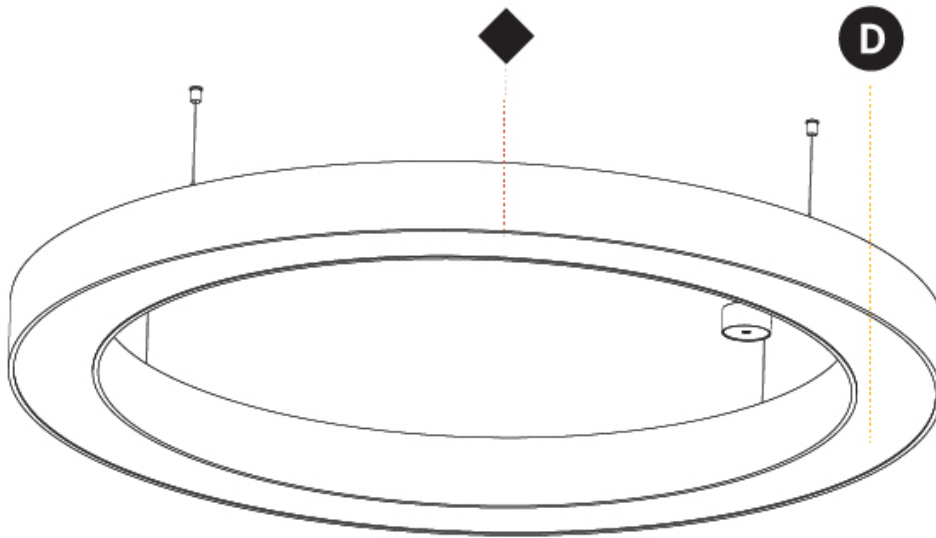

A30233-

PROJECT _____

TYPE _____

SPECIFIER _____

QUANTITY _____

DATE _____