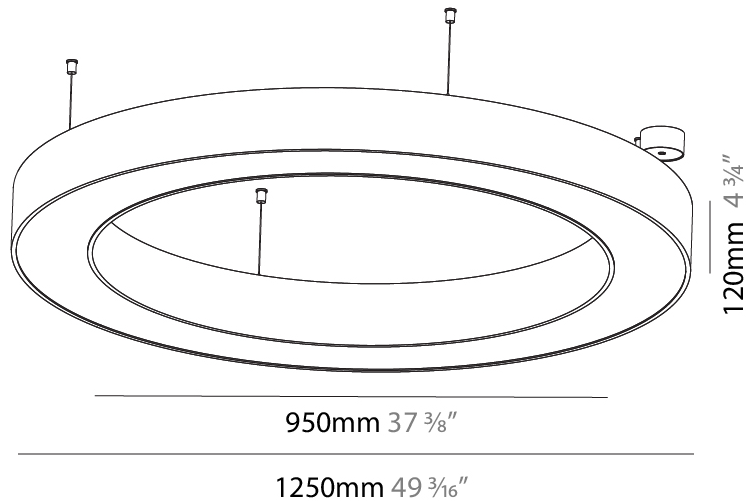

GENERAL

Series: Glorious
Subseries: Glorious
Brand: Prolicht
Division: Architectural
Mounting Type: Suspension
Mounting Location: Ceiling
Subcategory: Ambient

PHYSICAL

Shape: Round
Diameter (mm): 1250
Diameter (in): 49 3/16
Height (mm): 120
Height (in): 4 3/4
Max. Overall Height (mm): 2120
Max. Overall Height (in): 83 7/16
Light Distribution: Direct
Weight (kg): 12.847
Weight (lbs): 28.26
Diffuser: PMMA - Opal or Micro-Prism
Fixture Finish: SSR / BKV / CWI / CRY / HAB / LAG / UFT / ITA / RUA / RUR / MIC / FTG / MYG / TWT / LOD / PUS / FRO / FUP / KIA / POP / BLS / SPG / MEY / GOH / GUM / CHC / COM / ABZ / JAG / OBR / MOS / ROR
Fixture Material: Aluminum

ELECTRICAL

Lamp Type: LED (Zhaga Standard)
Input Wattage (W): 60
Total Output Wattage (W): 48 / 38.4 (3500K)
Dimming: Non-Dimming / Phase Dimming (120Vac only) / 0-10V Dimming
Driver Included: Yes
Driver Location: Integrated
Driver Type: Constant Current
Driver Class: Class 2
Input Voltage (V): 120 - 277
Constant Current (mA): 350 / 1200 (3500K)

LED

Color Temperature (°K): 3000 / 3500 / 4000
Max. Delivered Lumen (lm): 5540 / 5733 / 5850
CRI: >80 CRI
Efficiency (%): 0.65
Lamp Life (hrs): 50000

OPTICAL

RATINGS AND CERTIFICATIONS

Certified By: Certified for North American Standards
IP rating: IP20