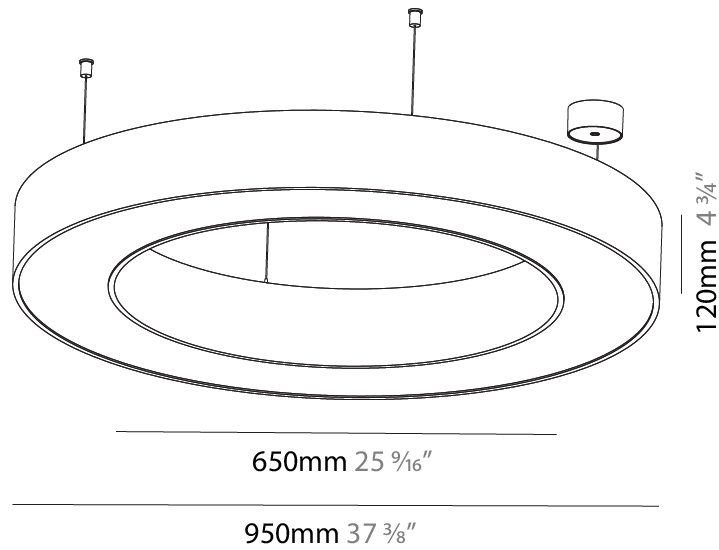

GENERAL

Series: Glorious
Subseries: Glorious
Brand: Prolicht
Division: Architectural
Mounting Type: Suspension
Mounting Location: Ceiling
Subcategory: Ambient

PHYSICAL

Shape: Round
Diameter (mm): 950
Diameter (in): 37 ³/₈
Height (mm): 120
Height (in): 4 ³/₄
Max. Overall Height (mm): 2120
Max. Overall Height (in): 83 ⁷/₁₆
Light Distribution: Direct
Weight (kg): 9.172
Weight (lbs): 20.22
Diffuser: [PMMA - Opal or Micro-Prism](#)
Fixture Finish: [SSR / BKV / CWI / CRY / HAB / LAG / UFT / ITA / RUA / RUR / MIC / FTG / MYG / TWT / LOD / PUS / FRO / FUP / KIA / POP / BLS / SPG / MEY / GOH / GUM / CHC / COM / ABZ / JAG / OBR / MOS / ROR](#)
Fixture Material: Aluminum

ELECTRICAL

Lamp Type: LED (Zhaga Standard)
Input Wattage (W): 45
Total Output Wattage (W): 36 / 28.8 (3500K)
Dimming: [Non-Dimming / Phase Dimming (120Vac only) / 0-10V Dimming](#)
Driver Included: Yes
Driver Location: Integrated
Driver Type: Constant Current
Driver Class: Class 2
Input Voltage (V): 120 - 277
Constant Current (MA): 350 / 900 (3500K)

LED

[Color Temperature (°K): 3000 / 3500 / 4000](#)
Max. Delivered Lumen (lm): 4150 / 4302 / 4390
CRI: >80 CRI
Efficiency (%): 65
Lamp Life (hrs): 50000

OPTICAL

RATINGS AND CERTIFICATIONS

Certified By: Certified for North American Standards
IP rating: IP20