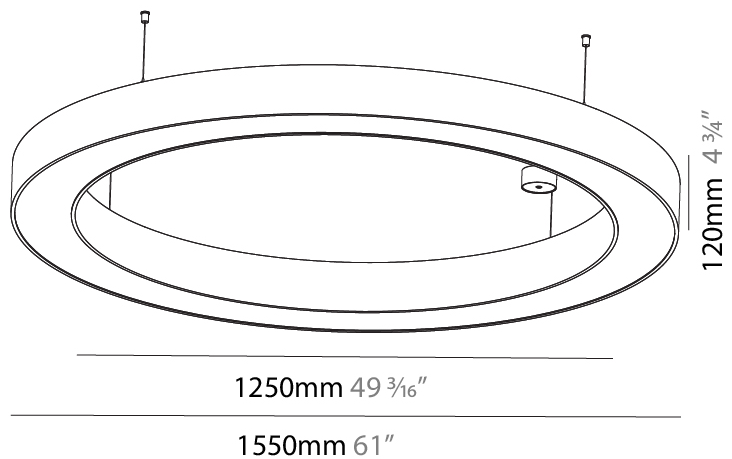

GENERAL

Series: Glorious
Subseries: Glorious
Brand: Prolicht
Division: Architectural
Mounting Type: Suspension
Mounting Location: Ceiling
Subcategory: Ambient

PHYSICAL

Shape: Round
Diameter (mm): 1550
Diameter (in): 61
Height (mm): 120
Height (in): 4 3/4
Max. Overall Height (mm): 2120
Max. Overall Height (in): 83 7/16
Light Distribution: Direct
Weight (kg): 16.737
Weight (lbs): 36.82
Diffuser: PMMA - Opal or Micro-Prism
Fixture Finish: SSR / BKV / CWI / CRY / HAB / LAG / UFT / ITA / RUA / RUR / MIC / FTG / MYG / TWT / LOD / PUS / FRO / FUP / KIA / POP / BLS / SPG / MEY / GOH / GUM / CHC / COM / ABZ / JAG / OBR / MOS / ROR
Fixture Material: Aluminum

ELECTRICAL

Lamp Type: LED (Zhaga Standard)
Input Wattage (W): 75
Total Output Wattage (W): 60 / 48 (3500K)
Dimming: Non-Dimming / Phase Dimming (120Vac only) / 0-10V Dimming
Driver Included: Yes
Driver Location: Integrated
Driver Type: Constant Current
Driver Class: Class 2
Input Voltage (V): 120 - 277
Constant Current (MA): 350 / 700/800 (3500K)

LED

Color Temperature (°K): 3000 / 3500 / 4000
Max. Delivered Lumen (lm): 6920 / 7164 / 7310
CRI: >80 CRI
Efficiency (%): 0.65
Lamp Life (hrs): 50000

OPTICAL

RATINGS AND CERTIFICATIONS

Certified By: Certified for North American Standards
IP rating: IP20