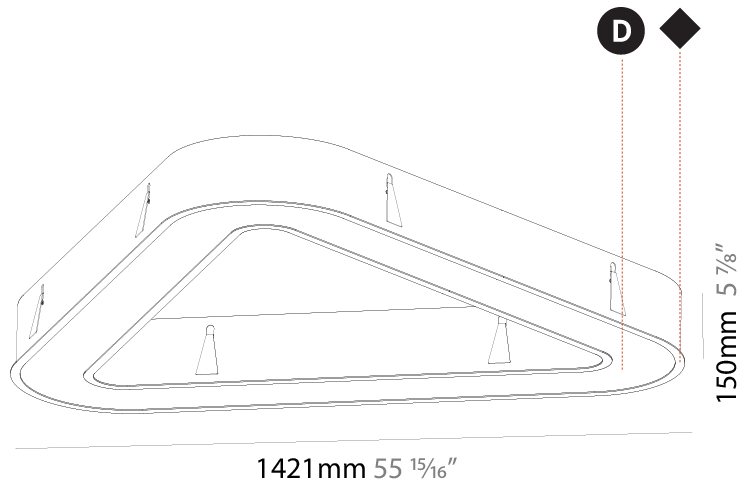

GENERAL

Series: Glorious
Subseries: Glorious Victory
Brand: Prolicht
Division: Architectural
Mounting Type: Recessed
Mounting Location: Ceiling
Subcategory: Ambient

PHYSICAL

Shape: Abstract
Length (mm): 1421
Length (in): 55 ¹⁵/₁₆
Width (mm): 1421
Width (in): 55 ¹⁵/₁₆
Height (mm): 150
Height (in): 5 ⁷/₈
Min. Recessing Depth (mm): 160
Min. Recessing Depth (in): 6 ⁵/₁₆
Light Distribution: Direct
Weight (kg): 17.995
Weight (lbs): 39.59
Diffuser: PMMA - Opal or Micro-Prism
Fixture Finish: SSR / BKV / CWI / CRY / HAB / LAG / UFT / ITA / RUA / RUR / MIC / FTG / MYG / TWT / LOD / PUS / FRO / FUP / KIA / POP / BLS / SPG / MEY / GOH / GUM / CHC / COM / ABZ / JAG / OBR / MOS / ROR
Fixture Material: Aluminum

ELECTRICAL

Lamp Type: LED (Zhaga Standard)
Input Wattage (W): 60
Total Output Wattage (W): 48 / 38.4 3500K
Dimming: Non-Dimming / Phase Dimming (120Vac only) / 0-10V Dimming
Driver Included: Yes
Driver Location: Integrated
Driver Type: Constant Current - 120 / 277Vac
Driver Class: Class 2
Input Voltage (V): 120 - 277
Constant Current (MA): 350 / 1200 (3500K)

LED

Color Temperature (°K): 3000 / 3500 / 4000
Max. Delivered Lumen (lm): 5540 / 5733 / 5850
CRI: >80 CRI
Efficiency (%): 65
Lamp Life (hrs): 50000

OPTICAL

RATINGS AND CERTIFICATIONS

Certified By: Certified for North American Standards
IP rating: IP20