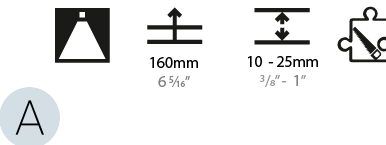

GENERAL

Series: Glorious
Subseries: Glorious Victory
Brand: Prolicht
Division: Architectural
Mounting Type: Recessed
Mounting Location: Ceiling
Subcategory: Ambient

PHYSICAL

Shape: Abstract
Length (mm): 1121
Length (in): 44 1/8
Width (mm): 1121
Width (in): 44 1/8
Height (mm): 150
Height (in): 5 7/8
Min. Recessing Depth (mm): 160
Min. Recessing Depth (in): 6 5/16
Light Distribution: Direct
Weight (kg): 13.609
Weight (lbs): 29.94
Diffuser: PMMA - Opal or Micro-Prism
Fixture Finish: SSR / BKV / CWI / CRY / HAB / LAG / UFT / ITA / RUA / RUR / MIC / FTG / MYG / TWT / LOD / PUS / FRO / FUP / KIA / POP / BLS / SPG / MEY / GOH / GUM / CHC / COM / ABZ / JAG / OBR / MOS / ROR
Fixture Material: Aluminum

ELECTRICAL

Lamp Type: LED (Zhaga Standard)
Input Wattage (W): 45
Total Output Wattage (W): 36 / 28.8 (3500K)
Dimming: Non-Dimming / Phase Dimming (120Vac only) / 0-10V Dimming
Driver Included: Yes
Driver Location: Integrated
Driver Type: Constant Current - 120 / 277Vac
Driver Class: Class 2
Input Voltage (V): 120 - 277
Constant Current (MA): 350 / 900 (3500K)

LED

Color Temperature (°K): 3000 / 3500 / 4000
Max. Delivered Lumen (lm): 4150 / 4302 / 4390
CRI: >80 CRI
Efficiency (%): 65
Lamp Life (hrs): 50000

OPTICAL

RATINGS AND CERTIFICATIONS

Certified By: Certified for North American Standards
IP rating: IP20