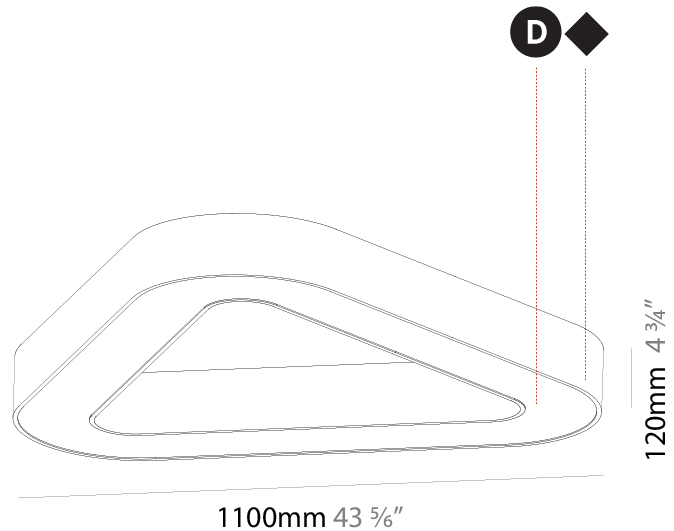

GENERAL

Series: Glorious
Subseries: Glorious Victory
Brand: Prolicht
Division: Architectural
Mounting Type: Surface
Mounting Location: Ceiling
Subcategory: Ambient

PHYSICAL

Shape: Abstract
Length (mm): 1100
Length (in): 43 ⁵/₁₆
Width (mm): 1100
Width (in): 43 ⁵/₁₆
Height (mm): 120
Height (in): 4 ³/₄
Light Distribution: Direct
Weight (kg): 10.20
Weight (lbs): 22.48
Diffuser: [PMMA - Opal or Micro-Prism](#)
Fixture Finish: [SSR / BKV / CWI / CRY / HAB / LAG / UFT / ITA / RUA / RUR / MIC / FTG / MYG / TWT / LOD / PUS / FRO / FUP / KIA / POP / BLS / SPG / MEY / GOH / GUM / CHC / COM / ABZ / JAG / OBR / MOS / ROR](#)
Fixture Material: Aluminum

ELECTRICAL

Lamp Type: LED (Zhaga Standard)
Input Wattage (W): 45
Total Output Wattage (W): 36 / 28.8 (3500K)
Dimming: [Non-Dimming / Phase Dimming (120Vac only) / 0-10V Dimming](#)
Driver Included: Yes
Driver Location: Integrated
Driver Type: Constant Current - 120 / 277Vac
Driver Class: Class 2
Input Voltage (V): 120 - 277
Constant Current (MA): 350 / 900 (3500K)

LED

[Color Temperature (°K): 3000 / 3500 / 4000](#)
Max. Delivered Lumen (lm): 4150 / 4302 / 4390
CRI: >80 CRI
Efficiency (%): 65
Lamp Life (hrs): 50000

OPTICAL

RATINGS AND CERTIFICATIONS

Certified By: Certified for North American Standards
IP rating: IP20