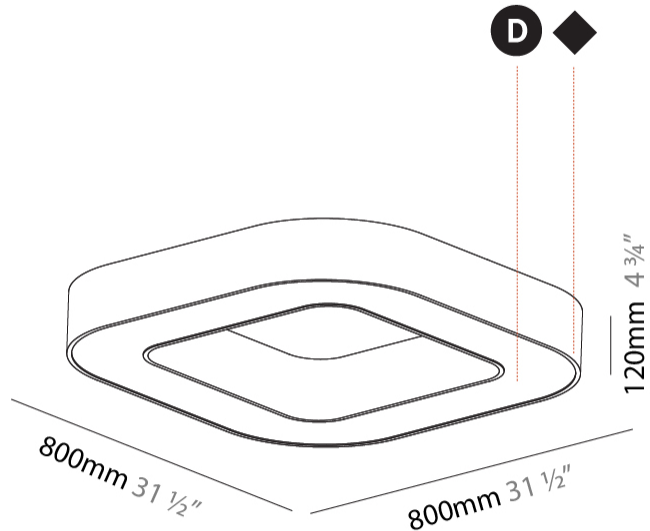

GENERAL

Series: Glorious
Subseries: Glorious Quantum
Brand: Prolicht
Division: Architectural
Mounting Type: Surface
Mounting Location: Ceiling
Subcategory: Ambient

PHYSICAL

Shape: Square
Length (mm): 800
Length (in): 31 1/2
Width (mm): 800
Width (in): 31 1/2
Height (mm): 120
Height (in): 4 3/4
Light Distribution: Direct
Weight (kg): 9.04
Weight (lbs): 19.92
Diffuser: PMMA - Opal or Micro-Prism
Fixture Finish: SSR / BKV / CWI / CRY / HAB / LAG / UFT / ITA / RUA / RUR / MIC / FTG / MYG / TWT / LOD / PUS / FRO / FUP / KIA / POP / BLS / SPG / MEY / GOH / GUM / CHC / COM / ABZ / JAG / OBR / MOS / ROR
Fixture Material: Aluminum

ELECTRICAL

Lamp Type: LED (Zhaga Standard)
Input Wattage (W): 40
Total Output Wattage (W): 32 / 25.6 (3500K)
Dimming: Non-Dimming / Phase Dimming (120Vac only) / 0-10V Dimming
Driver Included: Yes
Driver Location: Integrated
Driver Type: Constant Current - 120 / 277Vac
Driver Class: Class 2
Input Voltage (V): 120 - 277
Constant Current (MA): 350 / 800 (3500K)

LED

Color Temperature (°K): 3000 / 3500 / 4000
Max. Delivered Lumen (lm): 3690 / 3822 / 3900
CRI: >80 CRI
Efficiency (%): 65
Lamp Life (hrs): 50000

OPTICAL

RATINGS AND CERTIFICATIONS

Certified By: Certified for North American Standards
IP rating: IP20