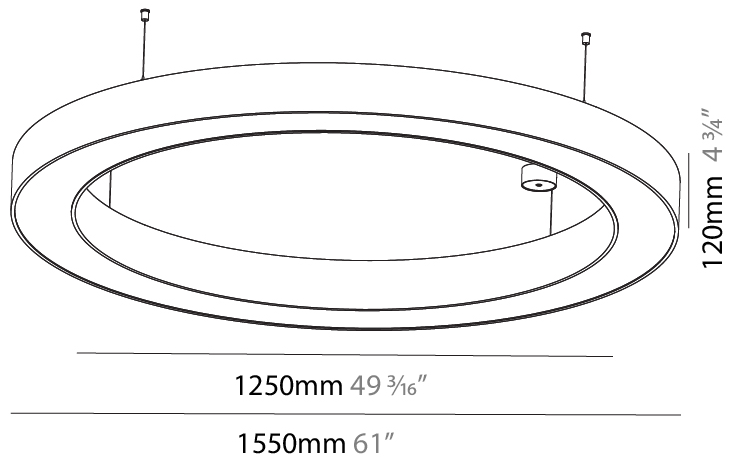

GENERAL

Series: Glorious
Subseries: Glorious
Brand: Prolicht
Division: Architectural
Mounting Type: Suspension
Mounting Location: Ceiling
Subcategory: Ambient

PHYSICAL

Shape: Round
Diameter (mm): 1550
Diameter (in): 61
Height (mm): 120
Height (in): 4 ¾
Max. Overall Height (mm): 2120
Max. Overall Height (in): 83 ⅞
Light Distribution: Direct
Weight (kg): 16.737
Weight (lbs): 36.82
Diffuser: PMMA - Opal or Micro-Prism
Fixture Finish: SSR / BKV / CWI / CRY / HAB / UFT / ITA / RUA / FTG / MYG / LOD / PUS / FRO / FUP / KIA / POP / BLS / SPG / MEY / GOH / GUM / CHC / COM / ABZ / JAG / OBR / MOS / ROR
Fixture Material: Aluminum

ELECTRICAL

Lamp Type: LED (Zhaga Standard)
Input Wattage (W): 75
Total Output Wattage (W): 60 / 48 (3500K)
Dimming: Non-Dimming / Phase Dimming (120Vac only) / 0-10V Dimming
Driver Included: Yes
Driver Location: Integrated
Driver Type: Constant Current
Driver Class: Class 2
Input Voltage (V): 120 - 277
Constant Current (MA): 350 / 700/800 (3500K)

LED

Color Temperature (°K): 3000 / 3500 / 4000
Max. Delivered Lumen (lm): 6920 / 7164 / 7310
CRI: >80 CRI
Efficiency (%): 0.65
Lamp Life (hrs): 50000

OPTICAL

RATINGS AND CERTIFICATIONS

Certified By: Certified for North American Standards
IP rating: IP20