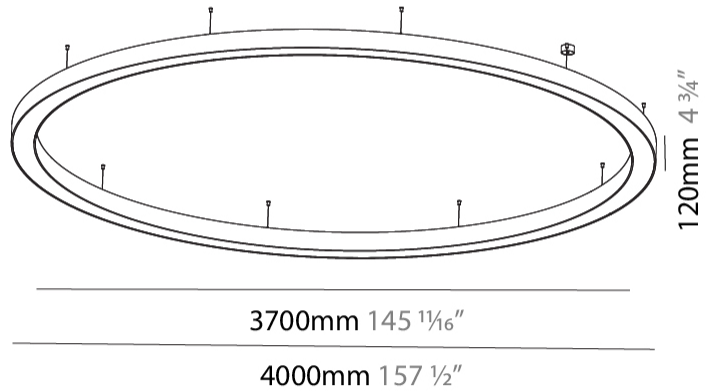

GENERAL

Series: Glorious
Subseries: Glorious
Brand: Prolicht
Division: Architectural
Mounting Type: Suspension
Mounting Location: Ceiling
Subcategory: Ambient

PHYSICAL

Shape: Round
Diameter (mm): 4000
Diameter (in): 157 1/2
Height (mm): 120
Height (in): 4 3/4
Max. Overall Height (mm): 2120
Max. Overall Height (in): 83 7/16
Light Distribution: Direct
Weight (kg): 50.71
Weight (lbs): 111.98
Diffuser: PMMA - Opal or Micro-Prism
Fixture Finish: SSR / BKV / CWI / CRY / HAB / UFT / ITA / RUA / FTG / MYG / LOD / PUS / FRO / FUP / KIA / POP / BLS / SPG / MEY / GOH / GUM / CHC / COM / ABZ / JAG / OBR / MOS / ROR
Fixture Material: Aluminum

ELECTRICAL

Lamp Type: LED (Zhaga Standard)
Input Wattage (W): 200
Total Output Wattage (W): 160 / 128 (3500K)
Dimming: Non-Dimming / Phase Dimming (120Vac only) / 0-10V Dimming
Driver Included: Yes
Driver Location: Integrated
Driver Type: Constant Current
Driver Class: Class 2
Input Voltage (V): 120 - 277
Constant Current (MA): 350 / 1000 (3500K)

LED

Color Temperature (°K): 3000 / 3500 / 4000
Max. Delivered Lumen (lm): 18460 / 19110 / 19500
CRI: >80 CRI
Efficiency (%): 0.65
Lamp Life (hrs): 50000

OPTICAL

RATINGS AND CERTIFICATIONS

Certified By: Certified for North American Standards
IP rating: IP20