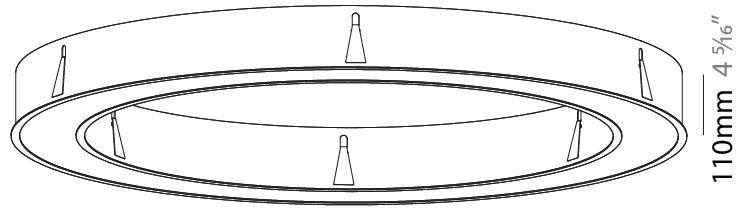

GENERAL

Series: Glorious
Subseries: Glorious
Brand: Prolicht
Division: Architectural
Mounting Type: Recessed
Mounting Location: Ceiling
Subcategory: Ambient

PHYSICAL

Shape: Round
Diameter (mm): 1570
Diameter (in): 61 ¹³/₁₆
Height (mm): 110
Height (in): 4 ⁵/₁₆
Min. Recessing Depth (mm): 120
Min. Recessing Depth (in): 4 ³/₄
Light Distribution: Direct
Weight (kg): 16.624
Weight (lbs): 36.65
Diffuser: PMMA - Opal or Micro-Prism
Fixture Finish: SSR / BKV / CWI / CRY / HAB / UFT / ITA / RUA / FTG / MYG / LOD / PUS / FRO / FUP / KIA / POP / BLS / SPG / MEY / GOH / GUM / CHC / COM / ABZ / JAG / OBR / MOS / ROR
Fixture Material: Aluminum
Cut-out Measurements: 1560mm / 61 7/16" x 1240mm / 48 13/16"

ELECTRICAL

Lamp Type: LED (Zhaga Standard)
Input Wattage (W): 75
Total Output Wattage (W): 60 / 48 (3500K)
Dimming: Non-Dimming / Phase Dimming (120Vac only) / 0-10V Dimming
Driver Included: Yes
Driver Location: Integrated
Driver Type: Constant Current - 120 / 277Vac
Driver Class: Class 2
Input Voltage (V): 120 - 277
Constant Current (MA): 350 / 700/800 (3500K)

LED

Color Temperature (°K): 3000 / 3500 / 4000
Max. Delivered Lumen (lm): 6920 / 7164 / 7310
CRI: >80 CRI
Efficiency (%): 65
Lamp Life (hrs): 50000

OPTICAL

RATINGS AND CERTIFICATIONS

Certified By: Certified for North American Standards
IP rating: IP20

PROJECT
TYPE
SPECIFIER
QUANTITY
DATE

Ø 1228mm 48 3/8"

Ø 1570mm 61 13/16"

1560mm x 1240mm
61 7/16" x 48 13/16"

120mm
4 3/4"

10 - 15mm
3/8" - 9/16"