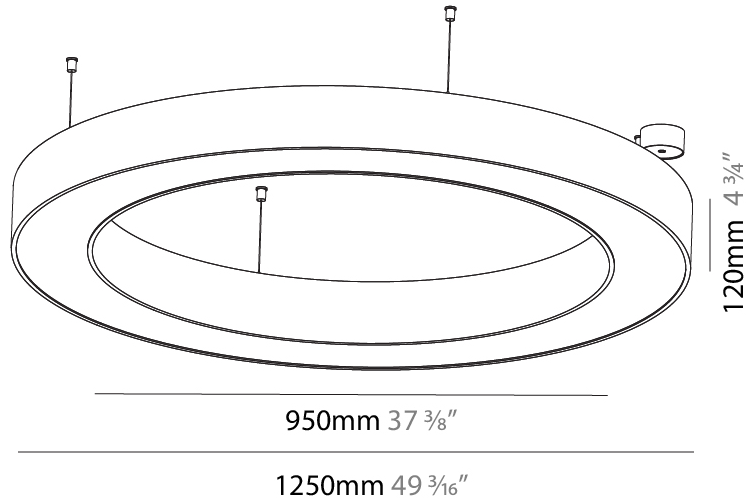

GENERAL

Series: Glorious
Subseries: Glorious
Brand: Prolight
Division: Architectural
Mounting Type: Suspension
Mounting Location: Ceiling
Subcategory: Ambient

PHYSICAL

Shape: Round
Diameter (mm): 1250
Diameter (in): 49 ³/₁₆
Height (mm): 120
Height (in): 4 ³/₄
Max. Overall Height (mm): 2120
Max. Overall Height (in): 83 ⁷/₁₆
Light Distribution: Direct
Weight (kg): 12.847
Weight (lbs): 28.26
Diffuser: PMMA - Opal or Micro-Prism
Fixture Finish: SSR / BKV / CWI / CRY / HAB / UFT / ITA / RUA / FTG / MYG / LOD / PUS / FRO / FUP / KIA / POP / BLS / SPG / MEY / GOH / GUM / CHC / COM / ABZ / JAG / OBR / MOS / ROR
Fixture Material: Aluminum

ELECTRICAL

Lamp Type: LED (Zhaga Standard)
Input Wattage (W): 60
Total Output Wattage (W): 48 / 38.4 (3500K)
Dimming: Non-Dimming / Phase Dimming (120Vac only) / 0-10V Dimming
Driver Included: Yes
Driver Location: Integrated
Driver Type: Constant Current
Driver Class: Class 2
Input Voltage (V): 120 - 277
Constant Current (mA): 350 / 1200 (3500K)

LED

Color Temperature (°K): 3000 / 3500 / 4000
Max. Delivered Lumen (lm): 5540 / 5733 / 5850
CRI: >80 CRI
Efficiency (%): 0.65
Lamp Life (hrs): 50000

OPTICAL

RATINGS AND CERTIFICATIONS

Certified By: Certified for North American Standards
IP rating: IP20