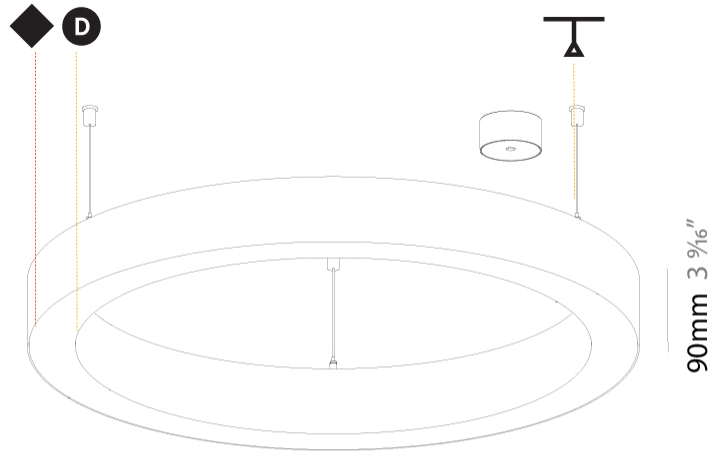

OPTICAL

Beam Angle: 110

RATINGS AND CERTIFICATIONS

Certified By: Certified for North American Standards
 IP rating: IP20

Ø 670mm 26 3/8"

Ø 800mm 31 1/2"

GLORIOUS SUSPENSION

A30184-