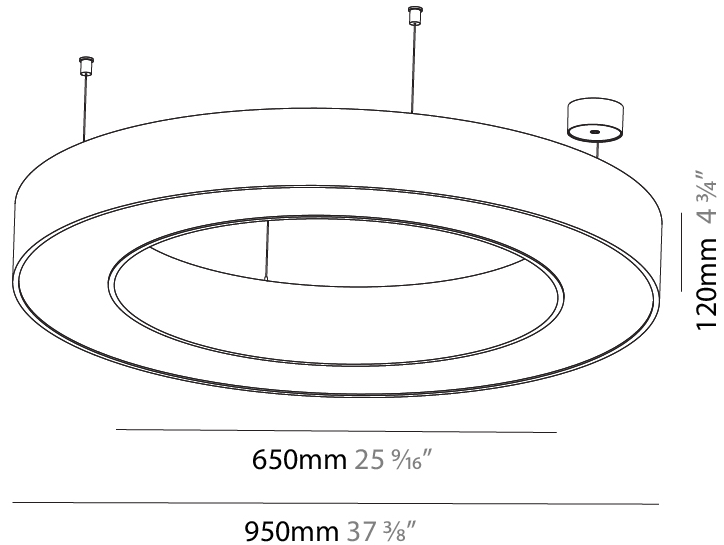

GENERAL

Series: Glorious
Subseries: Glorious
Brand: Prolicht
Division: Architectural
Mounting Type: Suspension
Mounting Location: Ceiling
Subcategory: Ambient

PHYSICAL

Shape: Round
Diameter (mm): 950
Diameter (in): 37 ⁷/₈
Height (mm): 120
Height (in): 4 ³/₄
Max. Overall Height (mm): 2120
Max. Overall Height (in): 83 ⁷/₁₆
Light Distribution: Direct
Weight (kg): 9.172
Weight (lbs): 20.22
Diffuser: [PMMA - Opal or Micro-Prism](#)
Fixture Finish: [SSR / BKV / CWI / CRY / HAB / UFT / ITA / RUA / FTG / MYG / LOD / PUS / FRO / FUP / KIA / POP / BLS / SPG / MEY / GOH / GUM / CHC / COM / ABZ / JAG / OBR / MOS / ROR](#)
Fixture Material: Aluminum

ELECTRICAL

Lamp Type: LED (Zhaga Standard)
Input Wattage (W): 45
Total Output Wattage (W): 36 / 28.8 (3500K)
Dimming: [Non-Dimming / Phase Dimming (120Vac only) / 0-10V Dimming](#)
Driver Included: Yes
Driver Location: Integrated
Driver Type: Constant Current
Driver Class: Class 2
Input Voltage (V): 120 - 277
Constant Current (MA): 350 / 900 (3500K)

LED

[Color Temperature (°K): 3000 / 3500 / 4000](#)
Max. Delivered Lumen (lm): 4150 / 4302 / 4390
CRI: >80 CRI
Efficiency (%): 65
Lamp Life (hrs): 50000

OPTICAL

RATINGS AND CERTIFICATIONS

Certified By: Certified for North American Standards
IP rating: IP20