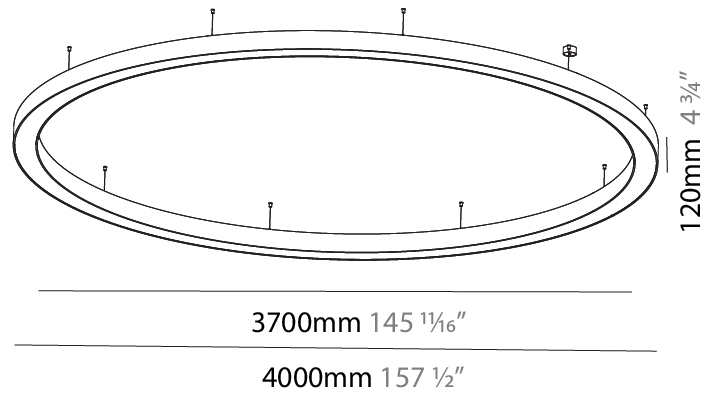

GENERAL

Series: Glorious
Subseries: Glorious
Brand: Prolicht
Division: Architectural
Mounting Type: Suspension
Mounting Location: Ceiling
Subcategory: Ambient

PHYSICAL

Shape: Round
Diameter (mm): 4000
Diameter (in): 157 1/2
Height (mm): 120
Height (in): 4 3/4
Max. Overall Height (mm): 2120
Max. Overall Height (in): 83 7/16
Light Distribution: Direct
Weight (kg): 50.71
Weight (lbs): 111.98
Diffuser: PMMA - Opal or Micro-Prism
Fixture Finish: [SSR / BKV / CWI / CRY / HAB / UFT / ITA / RUA / FTG / MYG / LOD / PUS / FRO / FUP / KIA / POP / BLS / SPG / MEY / GOH / GUM / CHC / COM / ABZ / JAG / OBR / MOS / ROR](#)
Fixture Material: Aluminum

ELECTRICAL

Lamp Type: LED (Zhaga Standard)
Input Wattage (W): 200
Total Output Wattage (W): 160 / 128 (3500K)
Dimming: [Non-Dimming / Phase Dimming (120Vac only) / 0-10V Dimming](#)
Driver Included: Yes
Driver Location: Integrated
Driver Type: Constant Current
Driver Class: Class 2
Input Voltage (V): 120 - 277
Constant Current (MA): 350 / 1000 (3500K)

LED

Color Temperature (°K): [3000 / 3500 / 4000](#)
Max. Delivered Lumen (lm): 18460 / 19110 / 19500
CRI: >80 CRI
Efficiency (%): 0.65
Lamp Life (hrs): 50000

OPTICAL

RATINGS AND CERTIFICATIONS

Certified By: Certified for North American Standards
IP rating: IP20

PROJECT	_____
TYPE	_____
SPECIFIER	_____
QUANTITY	_____
DATE	_____