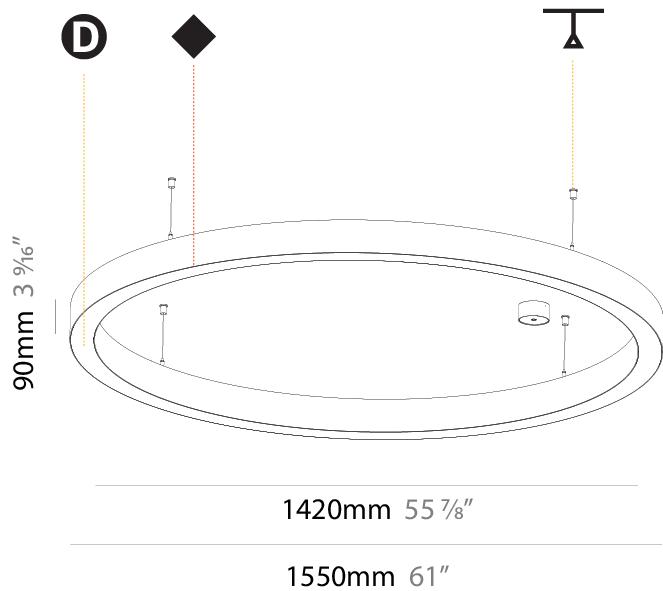

GENERAL

Series: Glorious
Subseries: Glorious Slim
Brand: Prolicht
Division: Architectural
Mounting Type: Suspension
Mounting Location: Ceiling
Subcategory: Ambient

PHYSICAL

Shape: Round
Diameter (mm): 1550
Diameter (in): 61
Depth (mm): 90
Depth (in): 3 ⁹/₁₆
Max. Overall Height (mm): 2090
Max. Overall Height (in): 82 ⁵/₁₆
Light Distribution: Direct
Weight (kg): 14.447
Weight (lbs): 31.78
Diffuser: PMMA - Opal or Micro-Prism
Fixture Finish: SSR / BKV / CWI / CRY / HAB / UFT / ITA / RUA / FTG / MYG / LOD / PUS / FRO / FUP / KIA / POP / BLS / SPG / MEY / GOH / GUM / CHC / COM / ABZ / JAG / OBR / MOS / ROR
Fixture Material: Aluminum
Cable Details: 2000mm or 6000mm Transparent Cable

ELECTRICAL

Lamp Type: LED (Zhaga Standard)
Input Wattage (W): 112
Total Output Wattage (W): 96
Dimming: Tri-Mode (Non-Dimming and Phase Dimming (120Vac only) and 0-10V Dimming)
Driver Included: Yes
Driver Location: Integrated
Driver Type: Constant Current - Universal
Driver Class: Class 2
Input Voltage (V): 120 - 277
Constant Current (MA): 350

LED

Color Temperature (°K): 3000 / 3500 / 4000
Max. Delivered Lumen (lm): 13580 / 13857 / 14140
CRI: >80 CRI
Efficiency (%): 88
Lamp Life (hrs): 50000

OPTICAL

RATINGS AND CERTIFICATIONS

Certified By: Certified for North American Standards
IP rating: IP20