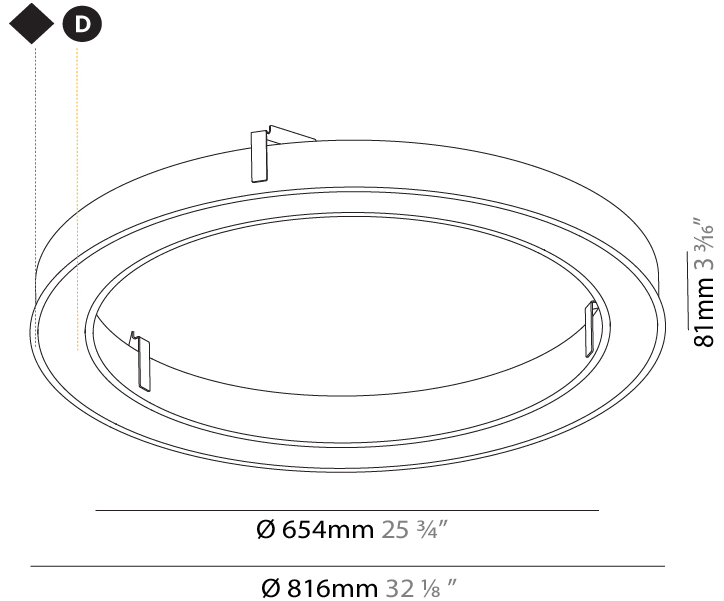

GENERAL

Series: Glorious
Subseries: Glorious Slim
Brand: Prolight
Division: Architectural
Mounting Type: Recessed
Mounting Location: Ceiling
Subcategory: Ambient

PHYSICAL

Shape: Round
Diameter (mm): 816
Diameter (in): 32 1/8
Height (mm): 81
Height (in): 3 3/16
Min. Recessing Depth (mm): 120
Min. Recessing Depth (in): 4 3/4
Light Distribution: Direct
Weight (kg): 6.755
Weight (lbs): 14.89
Diffuser: PMMA - Opal or Micro-Prism
Fixture Finish: SSR / BKV / CWI / CRY / HAB / UFT / ITA / RUA / FTG / MYG / LOD / PUS / FRO / FUP / KIA / POP / BLS / SPG / MEY / GOH / GUM / CHC / COM / ABZ / JAG / OBR / MOS / ROR
Fixture Material: Aluminum
Cut-out Measurements: 807mm / 31 3/4" x 663mm / 26 1/8"

ELECTRICAL

Lamp Type: LED (Zhaga Standard)
Input Wattage (W): 56
Total Output Wattage (W): 48
Dimming: Tri-Mode (Non-Dimming and Phase Dimming (120Vac only) and 0-10V Dimming)
Driver Included: Yes
Driver Location: Integrated
Driver Type: Constant Current - Universal
Driver Class: Class 2
Input Voltage (V): 120 - 277
Constant Current (MA): 350

LED

Color Temperature (°K): 3000 / 3500 / 4000
Max. Delivered Lumen (lm): 5450 / 5557 / 5670
CRI: >80 CRI
Efficiency (%): 0.884
Lamp Life (hrs): 50000

OPTICAL

RATINGS AND CERTIFICATIONS

Certified By: Certified for North American Standards
IP rating: IP20

807mm x 663mm
31 3/4" x 26 1/8"

120mm
4 3/4"

10 - 30mm
3/8" - 1 3/16"