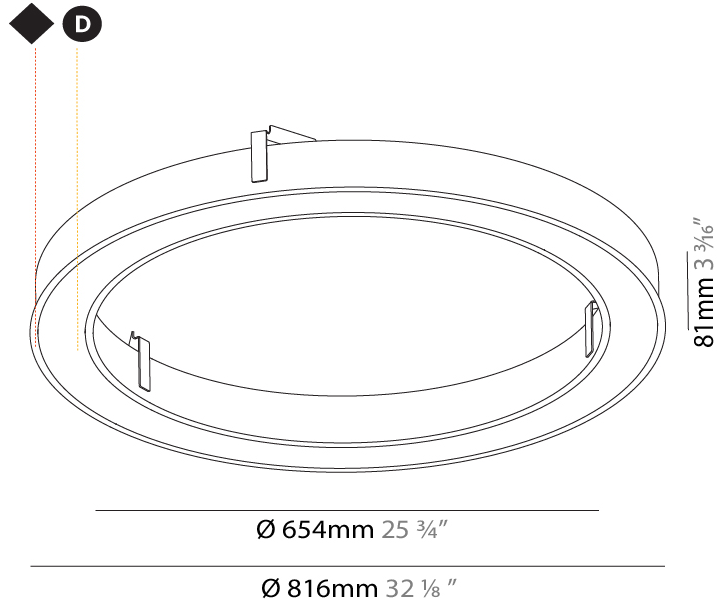

GENERAL

Series: Glorious
Subseries: Glorious Slim
Brand: Prolicht
Division: Architectural
Mounting Type: Recessed
Mounting Location: Ceiling
Subcategory: Ambient

PHYSICAL

Shape: Round
Diameter (mm): 816
Diameter (in): 32 1/8
Height (mm): 81
Height (in): 3 3/16
Min. Recessing Depth (mm): 120
Min. Recessing Depth (in): 4 3/4
Light Distribution: Direct
Weight (kg): 6.755
Weight (lbs): 14.89
Diffuser: PMMA - Opal or Micro-Prism
Fixture Finish: SSR / BKV / CWI / CRY / HAB / UFT / ITA / RUA / FTG / MYG / LOD / PUS / FRO / FUP / KIA / POP / BLS / SPG / MEY / GOH / GUM / CHC / COM / ABZ / JAG / OBR / MOS / ROR
Fixture Material: Aluminum
Cut-out Measurements: 807mm / 31 3/4" x 663mm / 26 1/8"

ELECTRICAL

Lamp Type: LED (Zhaga Standard)
Input Wattage (W): 56
Total Output Wattage (W): 48
Dimming: Tri-Mode (Non-Dimming and Phase Dimming (120Vac only) and 0-10V Dimming)
Driver Included: Yes
Driver Location: Integrated
Driver Type: Constant Current - Universal
Driver Class: Class 2
Input Voltage (V): 120 - 277
Constant Current (MA): 350

LED

Color Temperature (°K): 3000 / 3500 / 4000
Max. Delivered Lumen (lm): 5450 / 5557 / 5670
CRI: >80 CRI
Efficiency (%): 0.884
Lamp Life (hrs): 50000

OPTICAL

RATINGS AND CERTIFICATIONS

Certified By: Certified for North American Standards
IP rating: IP20

807mm x 663mm
31 3/4" x 26 1/8"

120mm
4 3/4"

10 - 30mm
3/8" - 1 3/16"