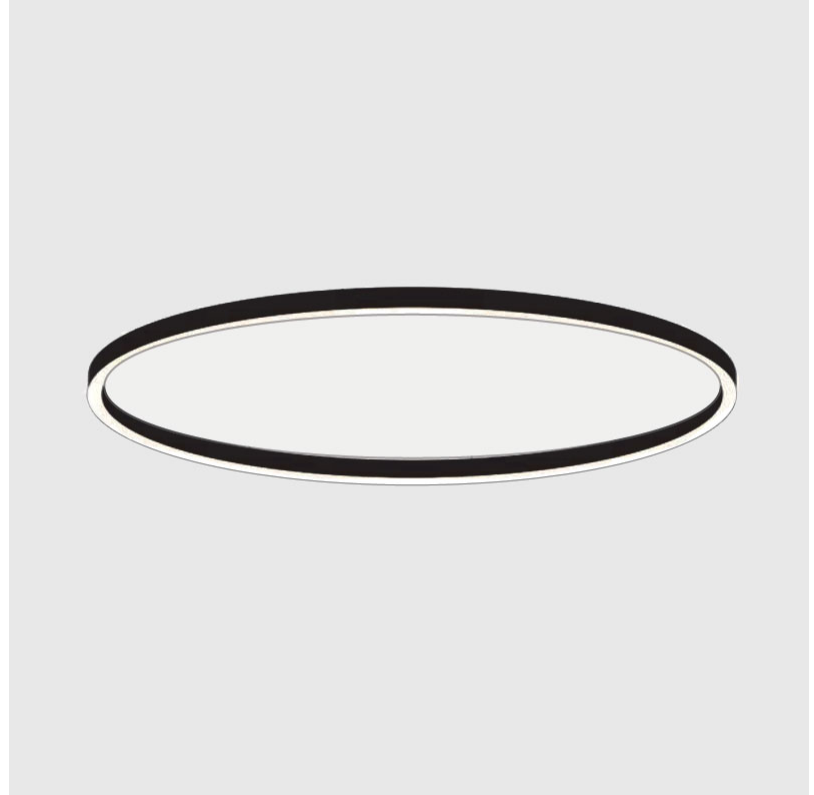

1. To build a product code in our configurator select the specify button on the base model # product page
2. To build a manual product code on this datasheet choose from the options listed below in blue font and add the suffix to the base model #

GENERAL

Series: Glorious
Subseries: Glorious Slim
Brand: Prolicht
Division: Architectural
Mounting Type: Surface
Mounting Location: Ceiling
Subcategory: Ambient

PHYSICAL

Shape: Round
Diameter (mm): 3000
Diameter (in): 118 7/8
Height (mm): 90
Height (in): 3 9/16
Light Distribution: Direct
Weight (kg): 26.284
Weight (lbs): 57.83
Diffuser: PMMA - Opal or Micro-Prism
Fixture Finish: SSR / BKV / CWI / CRY / HAB / UFT / ITA / RUA / FTG / MYG / LOD / PUS / FRO / FUP / KIA / POP / BLS / SPG / MEY / GOH / GUM / CHC / COM / ABZ / JAG / OBR / MOS / ROR
Fixture Material: Aluminum

ELECTRICAL

Lamp Type: LED (Zhaga Standard)
Input Wattage (W): 224
Total Output Wattage (W): 192
Dimming: Tri-Mode (Non-Dimming and Phase Dimming (120Vac only) and 0-10V Dimming)
Driver Included: Yes
Driver Location: Integrated
Driver Type: Constant Current - Universal
Driver Class: Class 2
Input Voltage (V): 120 - 277
Constant Current (MA): 350

LED

Color Temperature (°K): 3000 / 3500 / 4000
Max. Delivered Lumen (lm): 27160 / 27724 / 28290
CRI: >80 CRI
Efficiency (%): 88.4
Lamp Life (hrs): 50000

OPTICAL

RATINGS AND CERTIFICATIONS

Certified By: Certified for North American Standards
IP rating: IP20

Ø 2870mm 113"

Ø 3000mm 118 1/8"

90mm 3 9/16"