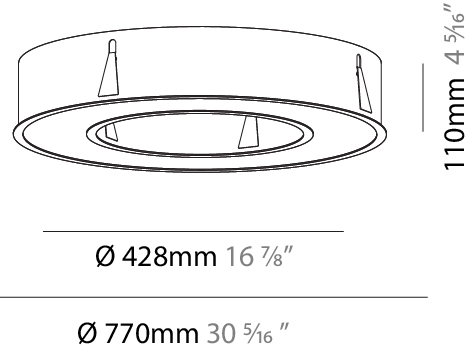

GENERAL

Series: Glorious
Subseries: Glorious
Brand: Prolight
Division: Architectural
Mounting Type: Recessed
Mounting Location: Ceiling
Subcategory: Ambient

PHYSICAL

Shape: Round
Diameter (mm): 770
Diameter (in): 30 ⁵/₁₆
Height (mm): 110
Height (in): 4 ⁵/₁₆
Min. Recessing Depth (mm): 120
Min. Recessing Depth (in): 4 ³/₄
Light Distribution: Direct
Weight (kg): 9.285
Weight (lbs): 20.47
Diffuser: [PMMA - Opal or Micro-Prism](#)
Fixture Finish: [SSR / BKV / CWI / CRY / HAB / UFT / ITA / RUA / FTG / MYG / LOD / PUS / FRO / FUP / KIA / POP / BLS / SPG / MEY / GOH / GUM / CHC / COM / ABZ / JAG / OBR / MOS / ROR](#)
Fixture Material: Aluminum
Cut-out Measurements: 760mm / 29 15/16" x 440mm / 17 5/16"

ELECTRICAL

Lamp Type: LED (Zhaga Standard)
Input Wattage (W): 30
Total Output Wattage (W): 24 / 19.2 (3500K)
Dimming: [Non-Dimming / Phase Dimming (120Vac only) / 0-10V Dimming](#)
Driver Included: Yes
Driver Location: Integrated
Driver Type: Constant Current - 120 / 277Vac
Driver Class: Class 2
Input Voltage (V): 120 - 277
Constant Current (MA): 350 / 600 (3500K)

LED

Color Temperature (°K): 3000 / 3500 / 4000
Max. Delivered Lumen (lm): 2770 / 2862 / 2920
CRI: >80 CRI
Efficiency (%): 65
Lamp Life (hrs): 50000

OPTICAL

RATINGS AND CERTIFICATIONS

Certified By: Certified for North American Standards
IP rating: IP20

PROJECT
TYPE
SPECIFIER
QUANTITY
DATE

760mm x 440mm
29 15/16" x 17 5/16"

120mm
4 3/4"

10 - 15mm
3/8" - 9/16"