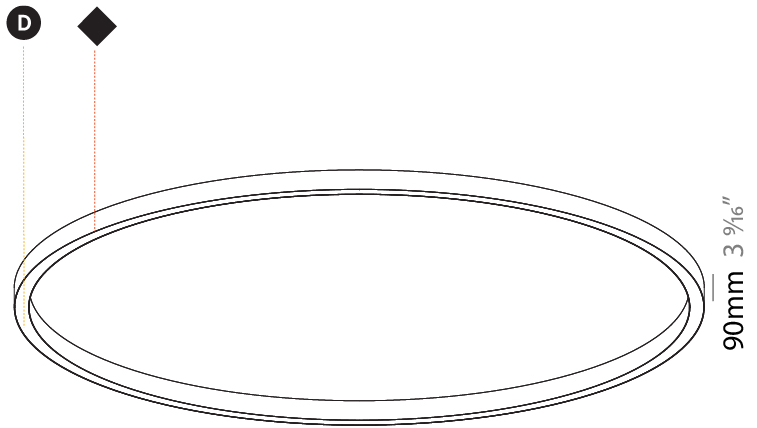

1. To build a product code in our configurator select the specify button on the base model # product page
2. To build a manual product code on this datasheet choose from the options listed below in blue font and add the suffix to the base model #

GENERAL

Series: Glorious
Subseries: Glorious Slim
Brand: Prolicht
Division: Architectural
Mounting Type: Surface
Mounting Location: Ceiling
Subcategory: Ambient

PHYSICAL

Shape: Round
Diameter (mm): 3000
Diameter (in): 118 7/8
Height (mm): 90
Height (in): 3 9/16
Light Distribution: Direct
Weight (kg): 26.284
Weight (lbs): 57.83
Diffuser: PMMA - Opal or Micro-Prism
Fixture Finish: SSR / BKV / CWI / CRY / HAB / UFT / ITA / RUA / FTG / MYG / LOD / PUS / FRO / FUP / KIA / POP / BLS / SPG / MEY / GOH / GUM / CHC / COM / ABZ / JAG / OBR / MOS / ROR
Fixture Material: Aluminum

ELECTRICAL

Lamp Type: LED (Zhaga Standard)
Input Wattage (W): 224
Total Output Wattage (W): 192
Dimming: Tri-Mode (Non-Dimming and Phase Dimming (120Vac only) and 0-10V Dimming)
Driver Included: Yes
Driver Location: Integrated
Driver Type: Constant Current - Universal
Driver Class: Class 2
Input Voltage (V): 120 - 277
Constant Current (MA): 350

LED

Color Temperature (°K): 3000 / 3500 / 4000
Max. Delivered Lumen (lm): 27160 / 27724 / 28290
CRI: >80 CRI
Efficiency (%): 88.4
Lamp Life (hrs): 50000

OPTICAL

RATINGS AND CERTIFICATIONS

Certified By: Certified for North American Standards
IP rating: IP20

Ø 2870mm 113"

Ø 3000mm 118 1/8"

90mm 3 9/16"