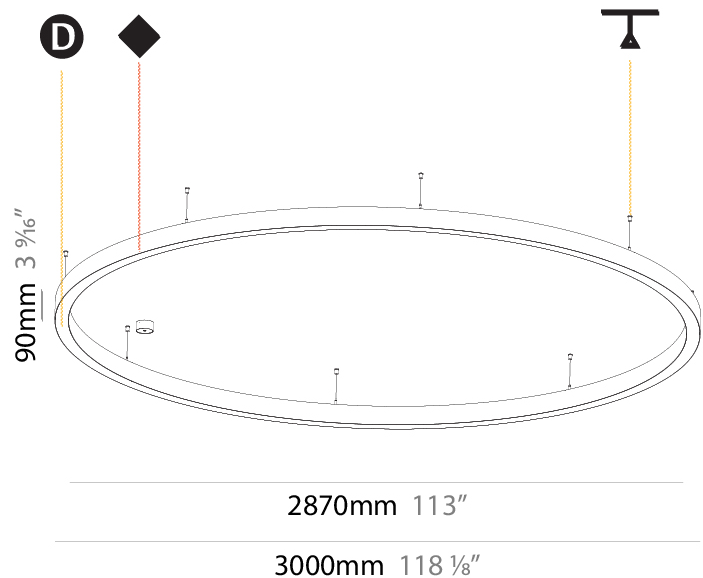

GENERAL

Series: Glorious
Subseries: Glorious Slim
Brand: Prolicht
Division: Architectural
Mounting Type: Suspension
Mounting Location: Ceiling
Subcategory: Ambient

PHYSICAL

Shape: Round
Diameter (mm): 3000
Diameter (in): 118 1/8
Depth (mm): 90
Depth (in): 3 9/16
Max. Overall Height (mm): 2090
Max. Overall Height (in): 82 5/16
Light Distribution: Direct
Weight (kg): 27.55
Weight (lbs): 60.75
Diffuser: PMMA - Opal or Micro-Prism
Fixture Finish: SSR / BKV / CWI / CRY / HAB / UFT / ITA / RUA / FTG / MYG / LOD / PUS / FRO / FUP / KIA / POP / BLS / SPG / MEY / GOH / GUM / CHC / COM / ABZ / JAG / OBR / MOS / ROR
Fixture Material: Aluminum
Cable Details: 2000mm or 6000mm Transparent Cable

ELECTRICAL

Lamp Type: LED (Zhaga Standard)
Input Wattage (W): 227.2
Total Output Wattage (W): 192
Dimming: Tri-Mode (Non-Dimming and Phase Dimming (120Vac only) and 0-10V Dimming)
Driver Included: Yes
Driver Location: Integrated
Driver Type: Constant Current - Universal
Driver Class: Class 2
Input Voltage (V): 120 - 277
Constant Current (MA): 350

LED

Color Temperature (°K): 3000 / 3500 / 4000
Max. Delivered Lumen (lm): 27160 / 27724 / 28290
CRI: >80 CRI
Efficiency (%): 88
Lamp Life (hrs): 50000

OPTICAL

RATINGS AND CERTIFICATIONS

Certified By: Certified for North American Standards
IP rating: IP20