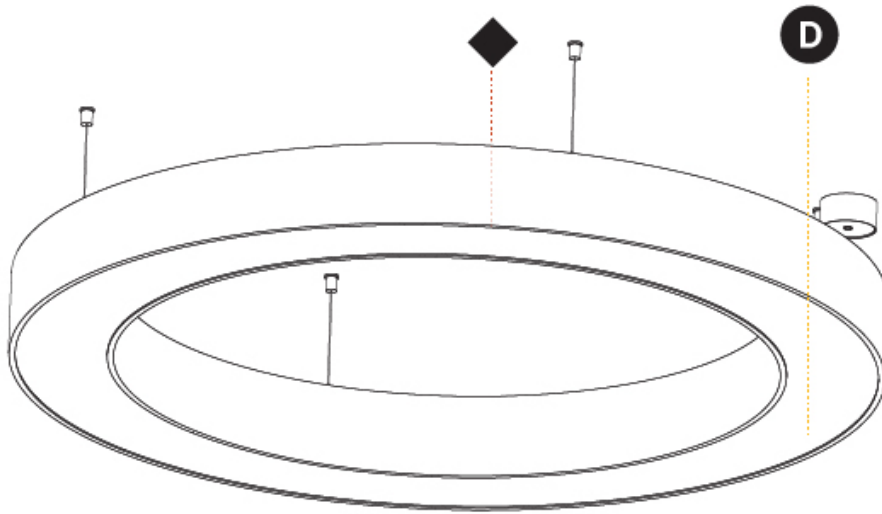

A30231-

PROJECT _____

TYPE _____

SPECIFIER _____

QUANTITY _____

DATE _____

A