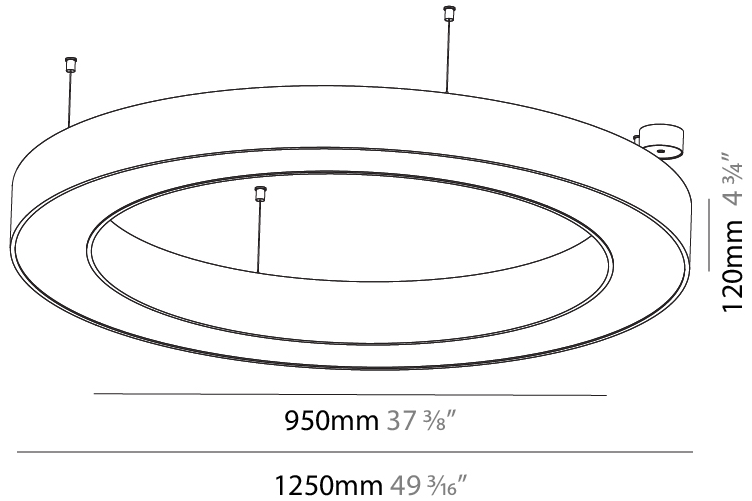

GENERAL

Series: Glorious
Subseries: Glorious
Brand: Prolight
Division: Architectural
Mounting Type: Suspension
Mounting Location: Ceiling
Subcategory: Ambient

PHYSICAL

Shape: Round
Diameter (mm): 1250
Diameter (in): 49 ³/₁₆
Height (mm): 120
Height (in): 4 ³/₄
Max. Overall Height (mm): 2120
Max. Overall Height (in): 83 ⁷/₁₆
Light Distribution: Direct
Weight (kg): 12.847
Weight (lbs): 28.26
Diffuser: [PMMA - Opal or Micro-Prism](#)
Fixture Finish: [SSR / BKV / CWI / CRY / HAB / UFT / ITA / RUA / FTG / MYG / LOD / PUS / FRO / FUP / KIA / POP / BLS / SPG / MEY / GOH / GUM / CHC / COM / ABZ / JAG / OBR / MOS / ROR](#)
Fixture Material: Aluminum

ELECTRICAL

Lamp Type: LED (Zhaga Standard)
Input Wattage (W): 60
Total Output Wattage (W): 48 / 38.4 (3500K)
Dimming: [Non-Dimming / Phase Dimming (120Vac only) / 0-10V Dimming](#)
Driver Included: Yes
Driver Location: Integrated
Driver Type: Constant Current
Driver Class: Class 2
Input Voltage (V): 120 - 277
Constant Current (mA): 350 / 1200 (3500K)

LED

Color Temperature (°K): [3000 / 3500 / 4000](#)
Max. Delivered Lumen (lm): 5540 / 5733 / 5850
CRI: >80 CRI
Efficiency (%): 0.65
Lamp Life (hrs): 50000

OPTICAL

RATINGS AND CERTIFICATIONS

Certified By: Certified for North American Standards
IP rating: IP20