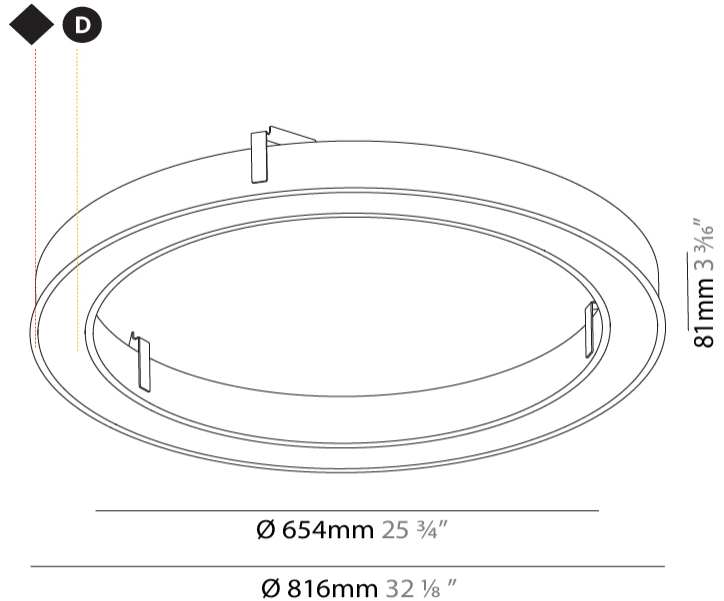

#### PHYSICAL

Shape: Round
Diameter (mm): 816
Diameter (in): 32 1/8
Height (mm): 81
Height (in): 3 3/16
Min. Recessing Depth (mm): 120
Min. Recessing Depth (in): 4 3/4
Light Distribution: Direct
Weight (kg): 6.755
Weight (lbs): 14.89
Diffuser: <a href="#">PMMA - Opal or Micro-Prism</a>
Fixture Finish: <a href="#">SSR / BKV / CWI / CRY / HAB / LAG / UFT / ITA / RUA / RUR / MIC / FTG / MYG / TWT / LOD / PUS / FRO / FUP / KIA / POP / BLS / SPG / MEY / GOH / GUM / CHC / COM / ABZ / JAG / OBR / MOS / ROR</a>
Fixture Material: Aluminum
Cut-out Measurements: 807mm / 31 3/4" x 663mm / 26 1/8"

#### RATINGS AND CERTIFICATIONS

Certified By: Certified for North American Standards
IP rating: IP20

807mm x 663mm  
31 3/4" x 26 1/8"

120mm  
4 3/4"

10 - 30mm  
3/8" - 1 3/16"

PROJECT	
TYPE	
SPECIFIER	
QUANTITY	
DATE	

#### PHYSICAL

Shape: Round
Diameter (mm): 1566
Diameter (in): 61 <sup>5</sup> / <sub>8</sub>
Height (mm): 81
Height (in): 3 <sup>3</sup> / <sub>16</sub>
Min. Recessing Depth (mm): 120
Min. Recessing Depth (in): 4 <sup>3</sup> / <sub>4</sub>
Light Distribution: Direct
Weight (kg): 14.042
Weight (lbs): 30.96
Diffuser: PMMA - Opal or Micro-Prism
Fixture Finish: SSR / BKV / CWI / CRY / HAB / LAG / UFT / ITA / RUA / RUR / MIC / FTG / MYG / TWT / LOD / PUS / FRO / FUP / KIA / POP / BLS / SPG / MEY / GOH / GUM / CHC / COM / ABZ / JAG / OBR / MOS / ROR
Fixture Material: Aluminum

#### PHYSICAL

Shape: Round
Diameter (mm): 3016
Diameter (in): 118 3/4
Height (mm): 81
Height (in): 3 3/16
Min. Recessing Depth (mm): 120
Min. Recessing Depth (in): 4 3/4
Light Distribution: Direct
Weight (kg): 27.132
Weight (lbs): 59.69
Diffuser: PMMA - Opal or Micro-Prism
Fixture Finish: SSR / BKV / CWI / CRY / HAB / LAG / UFT / ITA / RUA / RUR / MIC / FTG / MYG / TWT / LOD / PUS / FRO / FUP / KIA / POP / BLS / SPG / MEY / GOH / GUM / CHC / COM / ABZ / JAG / OBR / MOS / ROR
Fixture Material: Aluminum
Cut-out Measurements: 3007mm / 118 3/8" x 2863mm / 112 11/16"