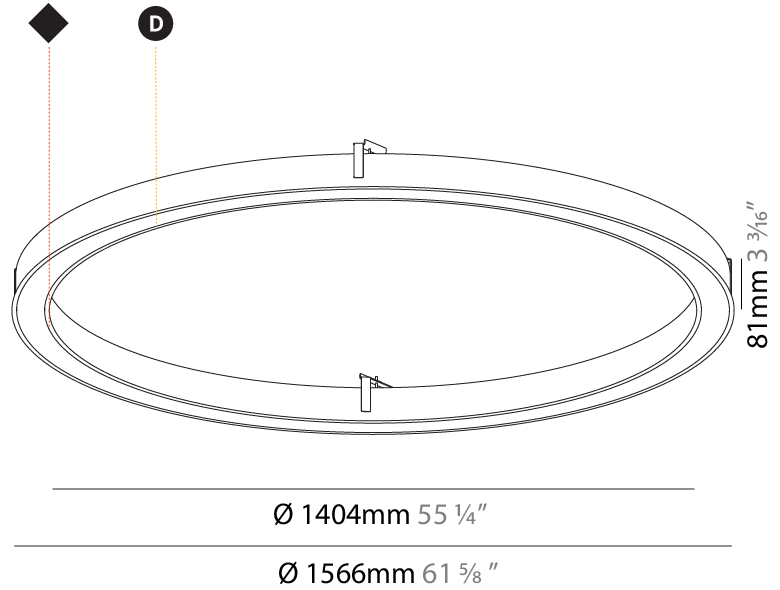

#### PHYSICAL

Shape: Round
Diameter (mm): 816
Diameter (in): 32 1/8
Height (mm): 81
Height (in): 3 3/16
Min. Recessing Depth (mm): 120
Min. Recessing Depth (in): 4 3/4
Light Distribution: Direct
Weight (kg): 6.755
Weight (lbs): 14.89
Diffuser: <a href="#">PMMA - Opal or Micro-Prism</a>
Fixture Finish: <a href="#">SSR / BKV / CWI / CRY / HAB / LAG / UFT / ITA / RUA / RUR / MIC / FTG / MYG / TWT / LOD / PUS / FRO / FUP / KIA / POP / BLS / SPG / MEY / GOH / GUM / CHC / COM / ABZ / JAG / OBR / MOS / ROR</a>
Fixture Material: Aluminum
Cut-out Measurements: 807mm / 31 3/4" x 663mm / 26 1/8"

#### PHYSICAL

Shape: Round
Diameter (mm): 1566
Diameter (in): 61 <sup>5</sup> / <sub>8</sub>
Height (mm): 81
Height (in): 3 <sup>3</sup> / <sub>16</sub>
Min. Recessing Depth (mm): 120
Min. Recessing Depth (in): 4 <sup>3</sup> / <sub>4</sub>
Light Distribution: Direct
Weight (kg): 14.042
Weight (lbs): 30.96
Diffuser: PMMA - Opal or Micro-Prism
Fixture Finish: SSR / BKV / CWI / CRY / HAB / LAG / UFT / ITA / RUA / RUR / MIC / FTG / MYG / TWT / LOD / PUS / FRO / FUP / KIA / POP / BLS / SPG / MEY / GOH / GUM / CHC / COM / ABZ / JAG / OBR / MOS / ROR
Fixture Material: Aluminum

#### RATINGS AND CERTIFICATIONS

Certified By: Certified for North American Standards
IP rating: IP20

1557mm x 1413mm  
61 <sup>5</sup>/<sub>16</sub>" x 55 <sup>5</sup>/<sub>16</sub>"

120mm  
4 <sup>3</sup>/<sub>4</sub>"

#### PHYSICAL

Shape: Round
Diameter (mm): 3016
Diameter (in): 118 3/4
Height (mm): 81
Height (in): 3 3/16
Min. Recessing Depth (mm): 120
Min. Recessing Depth (in): 4 3/4
Light Distribution: Direct
Weight (kg): 27.132
Weight (lbs): 59.69
Diffuser: PMMA - Opal or Micro-Prism
Fixture Finish: SSR / BKV / CWI / CRY / HAB / LAG / UFT / ITA / RUA / RUR / MIC / FTG / MYG / TWT / LOD / PUS / FRO / FUP / KIA / POP / BLS / SPG / MEY / GOH / GUM / CHC / COM / ABZ / JAG / OBR / MOS / ROR
Fixture Material: Aluminum
Cut-out Measurements: 3007mm / 118 3/8" x 2863mm / 112 11/16"