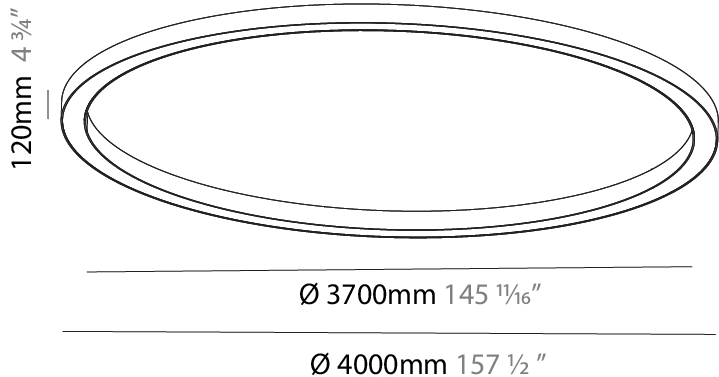

1. To build a product code in our configurator select the specify button on the base model # product page
2. To build a manual product code on this datasheet choose from the options listed below in blue font and add the suffix to the base model #

GENERAL

Series: Glorious
Subseries: Glorious
Brand: Prolicht
Division: Architectural
Mounting Type: Surface
Mounting Location: Ceiling
Subcategory: Ambient

PHYSICAL

Shape: Round
Diameter (mm): 4000
Diameter (in): 157 1/2
Height (mm): 120
Height (in): 4 3/4
Light Distribution: Direct
Weight (kg): 49.661
Weight (lbs): 109.25
Diffuser: PMMA - Opal
Fixture Finish: SSR / BKV / CWI / CRY / HAB / UFT / ITA / RUA / FTG / MYG / LOD / PUS / FRO / FUP / KIA / POP / BLS / SPG / MEY / GOH / GUM / CHC / COM / ABZ / JAG / OBR / MOS / ROR
Fixture Material: Aluminum

ELECTRICAL

Lamp Type: LED (Zhaga Standard)
Input Wattage (W): 200
Total Output Wattage (W): 160 / 128 (3500K)
Dimming: Non-Dimming / Phase Dimming (120Vac only) / 0-10V Dimming
Driver Included: Yes
Driver Location: Integrated
Driver Type: Constant Current - 120 / 277Vac
Driver Class: Class 2
Input Voltage (V): 120 - 277
Constant Current (MA): 350 / 1000 (3500K)

LED

Color Temperature (°K): 3000 / 3500 / 4000
Max. Delivered Lumen (lm): 18460 / 19110 / 19500
CRI: >80 CRI
Efficiency (%): 65
Lamp Life (hrs): 50000

OPTICAL

RATINGS AND CERTIFICATIONS

Certified By: Certified for North American Standards
IP rating: IP20