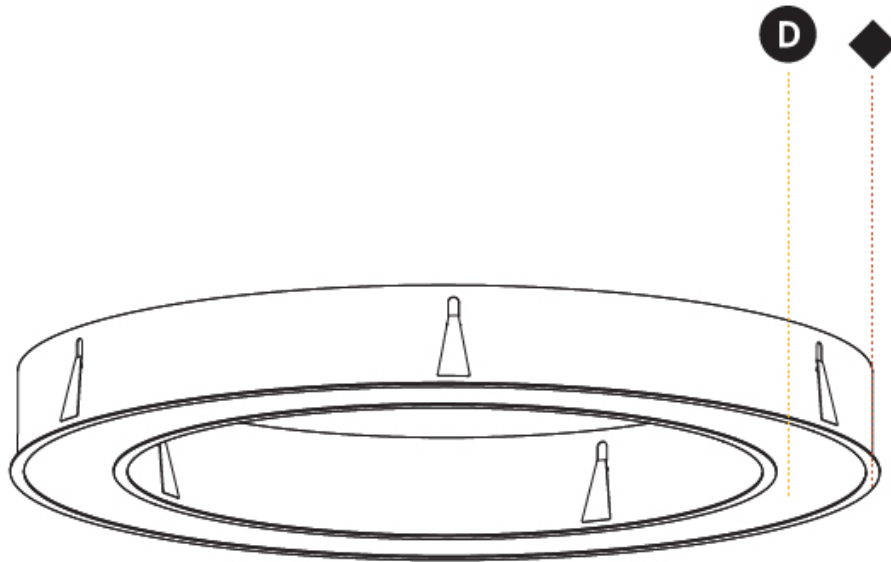

A37507-

PROJECT _____

TYPE _____

SPECIFIER _____

QUANTITY _____

DATE _____