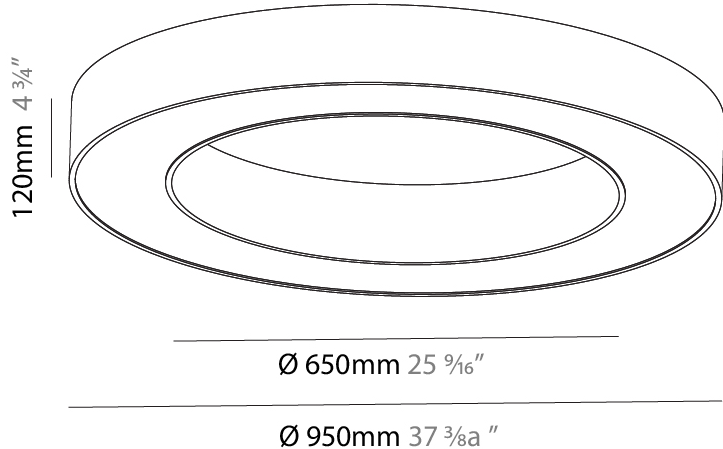

1. To build a product code in our configurator select the specify button on the base model # product page
2. To build a manual product code on this datasheet choose from the options listed below in blue font and add the suffix to the base model #

GENERAL

Series: Glorious
Subseries: Glorious
Brand: Prolicht
Division: Architectural
Mounting Type: Surface
Mounting Location: Ceiling
Subcategory: Ambient

PHYSICAL

Shape: Round
Diameter (mm): 950
Diameter (in): 37 ³/₈
Height (mm): 120
Height (in): 4 ³/₄
Light Distribution: Direct
Weight (kg): 8.94
Weight (lbs): 19.67
Diffuser: PMMA - Opal or Micro-Prism
Fixture Finish: SSR / BKV / CWI / CRY / HAB / UFT / ITA / RUA / FTG / MYG / LOD / PUS / FRO / FUP / KIA / POP / BLS / SPG / MEY / GOH / GUM / CHC / COM / ABZ / JAG / OBR / MOS / ROR
Fixture Material: Aluminum

ELECTRICAL

Lamp Type: LED (Zhaga Standard)
Input Wattage (W): 45
Total Output Wattage (W): 36 / 28.8 (3500K)
Dimming: Non-Dimming / Phase Dimming (120Vac only) / 0-10V Dimming
Driver Included: Yes
Driver Location: Integrated
Driver Type: Constant Current - 120 / 277Vac
Driver Class: Class 2
Input Voltage (V): 120 - 277
Constant Current (MA): 350 / 900 (3500K)

LED

Color Temperature (°K): 3000 / 3500 / 4000
Max. Delivered Lumen (lm): 4150 / 4302 / 4390
CRI: >80 CRI
Efficiency (%): 65
Lamp Life (hrs): 50000

OPTICAL

RATINGS AND CERTIFICATIONS

Certified By: Certified for North American Standards
IP rating: IP20