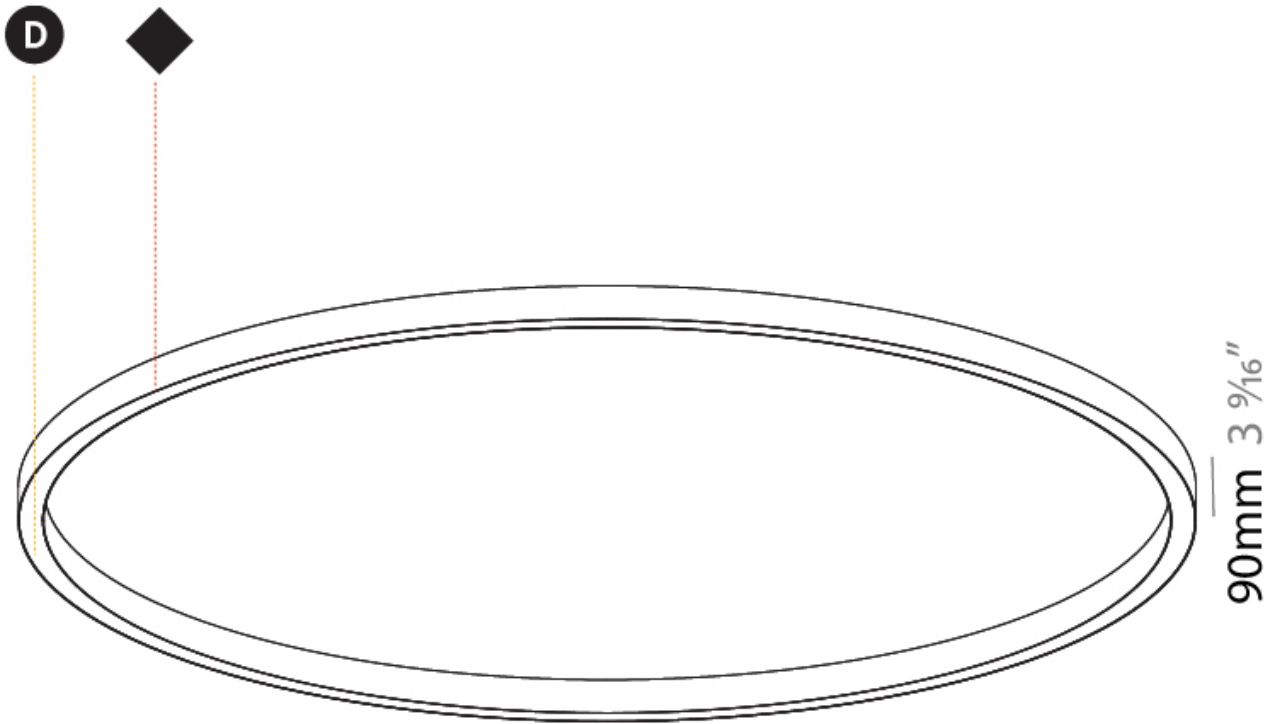

A3D022-

PROJECT	_____
TYPE	_____
SPECIFIER	_____
QUANTITY	_____
DATE	_____

Ø 5070mm 199 5/8"

Ø 5200mm 204 3/4 "