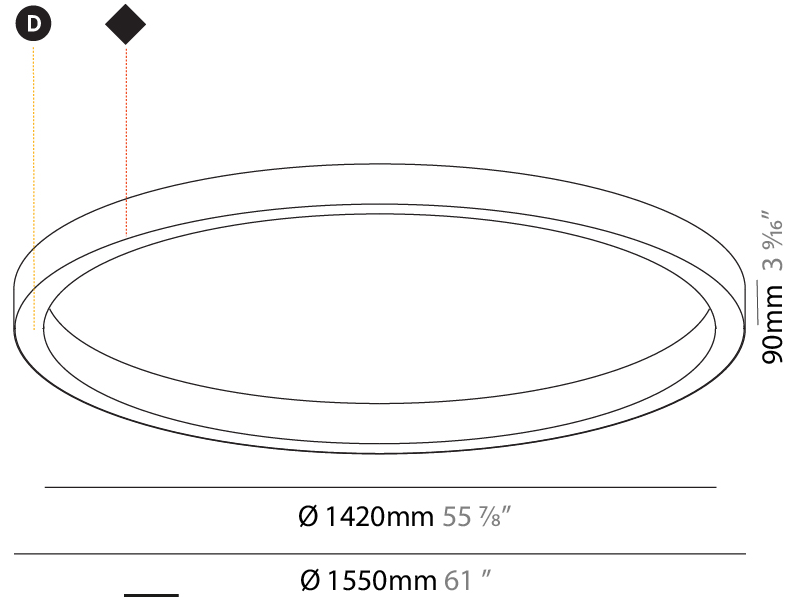

1. To build a product code in our configurator select the specify button on the base model # product page
2. To build a manual product code on this datasheet choose from the options listed below in blue font and add the suffix to the base model #

GENERAL

Series: Glorious
Subseries: Glorious Slim
Brand: Prolicht
Division: Architectural
Mounting Type: Surface
Mounting Location: Ceiling
Subcategory: Ambient

PHYSICAL

Shape: Round
Diameter (mm): 1550
Diameter (in): 61
Height (mm): 90
Height (in): 3 9/16
Light Distribution: Direct
Weight (kg): 13.709
Weight (lbs): 30.16
Diffuser: PMMA - Opal or Micro-Prism
Fixture Finish: SSR / BKV / CWI / CRY / HAB / UFT / ITA / RUA / FTG / MYG / LOD / PUS / FRO / FUP / KIA / POP / BLS / SPG / MEY / GOH / GUM / CHC / COM / ABZ / JAG / OBR / MOS / ROR
Fixture Material: Aluminum

ELECTRICAL

Lamp Type: LED (Zhaga Standard)
Input Wattage (W): 112
Total Output Wattage (W): 96
Dimming: Tri-Mode (Non-Dimming and Phase Dimming (120Vac only) and 0-10V Dimming)
Driver Included: Yes
Driver Location: Integrated
Driver Type: Constant Current - Universal
Driver Class: Class 2
Input Voltage (V): 120 - 277
Constant Current (MA): 350

LED

Color Temperature (°K): 3000 / 3500 / 4000
Max. Delivered Lumen (lm): 13580 / 13857 / 14140
CRI: >80 CRI
Efficiency (%): 88.4
Lamp Life (hrs): 50000

OPTICAL

RATINGS AND CERTIFICATIONS

Certified By: Certified for North American Standards
IP rating: IP20