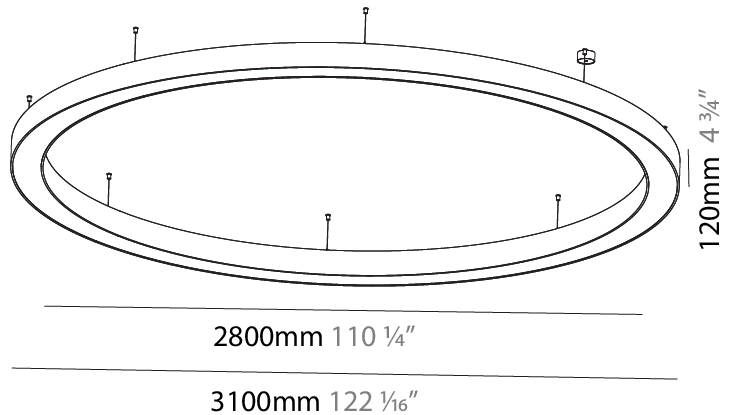

GENERAL

Series: Glorious
Subseries: Glorious
Brand: Prolight
Division: Architectural
Mounting Type: Suspension
Mounting Location: Ceiling
Subcategory: Ambient

PHYSICAL

Shape: Round
Diameter (mm): 3100
Diameter (in): 122 1/16
Depth (mm): 120
Depth (in): 4 3/4
Max. Overall Height (mm): 2120
Max. Overall Height (in): 83 7/16
Light Distribution: Direct
Weight (kg): 39.1
Weight (lbs): 86.02
Diffuser: PMMA - Opal or Micro-Prism
Fixture Finish: [SSR / BKV / CWI / CRY / HAB / UFT / ITA / RUA / FTG / MYG / LOD / PUS / FRO / FUP / KIA / POP / BLS / SPG / MEY / GOH / GUM / CHC / COM / ABZ / JAG / OBR / MOS / ROR](#)
Fixture Material: Aluminum

ELECTRICAL

Lamp Type: LED (Zhaga Standard)
Input Wattage (W): 160
Total Output Wattage (W): 128 / 102.4 (3500K)
Dimming: [Non-Dimming / Phase Dimming (120Vac only) / 0-10V Dimming](#)
Driver Included: Yes
Driver Location: Integrated
Driver Type: Constant Current
Driver Class: Class 2
Input Voltage (V): 120 - 277
Constant Current (MA): 350 / 800 (3500K)

LED

[Color Temperature (°K): 3000 / 3500 / 4000](#)
Max. Delivered Lumen (lm): 14770 / 15288 / 15600
CRI: >80 CRI
Efficiency (%): 65
Lamp Life (hrs): 50000

OPTICAL

RATINGS AND CERTIFICATIONS

Certified By: Certified for North American Standards
IP rating: IP20