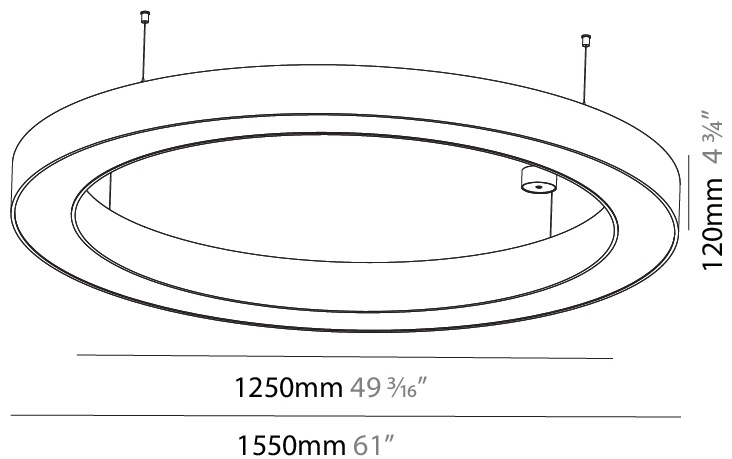

GENERAL

Series: Glorious
Subseries: Glorious
Brand: Prolight
Division: Architectural
Mounting Type: Suspension
Mounting Location: Ceiling
Subcategory: Ambient

PHYSICAL

Shape: Round
Diameter (mm): 1550
Diameter (in): 61
Height (mm): 120
Height (in): 4 3/4
Max. Overall Height (mm): 2120
Max. Overall Height (in): 83 7/16
Light Distribution: Direct
Weight (kg): 16.737
Weight (lbs): 36.82
Diffuser: PMMA - Opal or Micro-Prism
Fixture Finish: SSR / BKV / CWI / CRY / HAB / UFT / ITA / RUA / FTG / MYG / LOD / PUS / FRO / FUP / KIA / POP / BLS / SPG / MEY / GOH / GUM / CHC / COM / ABZ / JAG / OBR / MOS / ROR
Fixture Material: Aluminum

ELECTRICAL

Lamp Type: LED (Zhaga Standard)
Input Wattage (W): 75
Total Output Wattage (W): 60 / 48 (3500K)
Dimming: Non-Dimming / Phase Dimming (120Vac only) / 0-10V Dimming
Driver Included: Yes
Driver Location: Integrated
Driver Type: Constant Current
Driver Class: Class 2
Input Voltage (V): 120 - 277
Constant Current (MA): 350 / 700/800 (3500K)

LED

Color Temperature (°K): 3000 / 3500 / 4000
Max. Delivered Lumen (lm): 6920 / 7164 / 7310
CRI: >80 CRI
Efficiency (%): 0.65
Lamp Life (hrs): 50000

OPTICAL

RATINGS AND CERTIFICATIONS

Certified By: Certified for North American Standards
IP rating: IP20