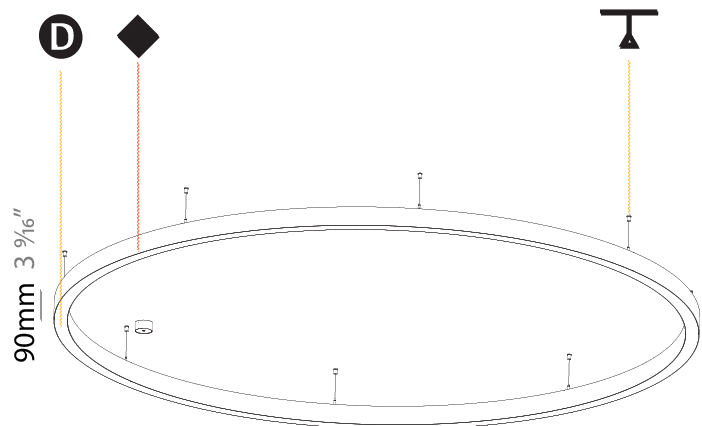

GENERAL

Series: Glorious
Subseries: Glorious Slim
Brand: Prolicht
Division: Architectural
Mounting Type: Suspension
Mounting Location: Ceiling
Subcategory: Ambient

PHYSICAL

Shape: Round
Diameter (mm): 3000
Diameter (in): 118 1/8
Depth (mm): 90
Depth (in): 3 9/16
Max. Overall Height (mm): 2090
Max. Overall Height (in): 82 5/16
Light Distribution: Direct
Weight (kg): 27.55
Weight (lbs): 60.75
Diffuser: [PMMA - Opal or Micro-Prism](#)
Fixture Finish: [SSR / BKV / CWI / CRY / HAB / UFT / ITA / RUA / FTG / MYG / LOD / PUS / FRO / FUP / KIA / POP / BLS / SPG / MEY / GOH / GUM / CHC / COM / ABZ / JAG / OBR / MOS / ROR](#)
Fixture Material: Aluminum
Cable Details: 2000mm or 6000mm Transparent Cable

ELECTRICAL

Lamp Type: LED (Zhaga Standard)
Input Wattage (W): 227.2
Total Output Wattage (W): 192
Dimming: [Tri-Mode (Non-Dimming and Phase Dimming (120Vac only) and 0-10V Dimming)](#)
Driver Included: Yes
Driver Location: Integrated
Driver Type: Constant Current - Universal
Driver Class: Class 2
Input Voltage (V): 120 - 277
Constant Current (MA): 350

LED

Color Temperature (°K): [3000 / 3500 / 4000](#)
Max. Delivered Lumen (lm): 27160 / 27724 / 28290
CRI: >80 CRI
Efficiency (%): 88
Lamp Life (hrs): 50000

OPTICAL

RATINGS AND CERTIFICATIONS

Certified By: Certified for North American Standards
IP rating: IP20

2870mm 113"

3000mm 118 1/8"