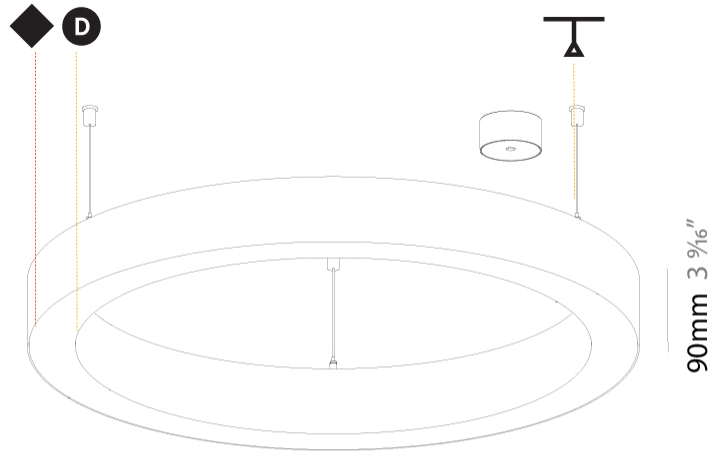

OPTICAL

Beam Angle: 110

RATINGS AND CERTIFICATIONS

Certified By: Certified for North American Standards
IP rating: IP20

Ø 670mm 26 3/8"

Ø 800mm 31 1/2"

90mm 3 9/16"

GLORIOUS SUSPENSION