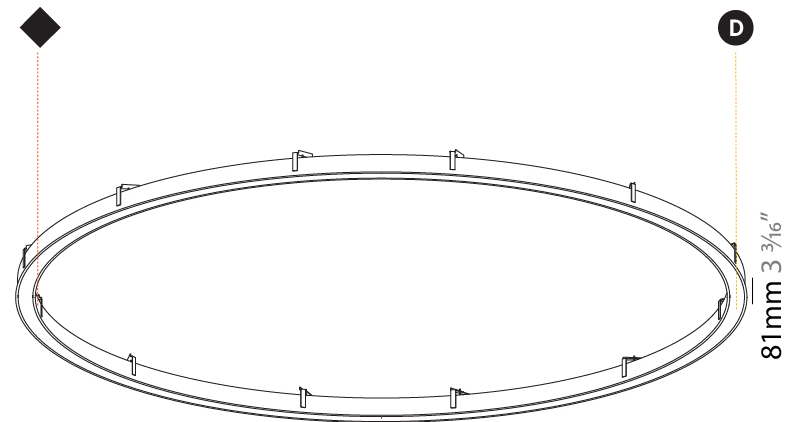

GENERAL

Series: Glorious
Subseries: Glorious Slim
Brand: Prolicht
Division: Architectural
Mounting Type: Recessed
Mounting Location: Ceiling
Subcategory: Ambient

PHYSICAL

Shape: Round
Diameter (mm): 5216
Diameter (in): 205 ³/₈
Height (mm): 81
Height (in): 3 ³/₁₆
Min. Recessing Depth (mm): 120
Min. Recessing Depth (in): 4 ³/₄
Light Distribution: Direct
Weight (kg): 47.924
Weight (lbs): 106.00
Diffuser: [PMMA - Opal or Micro-Prism](#)
Fixture Finish: [SSR / BKV / CWI / CRY / HAB / UFT / ITA / RUA / FTG / MYG / LOD / PUS / FRO / FUP / KIA / POP / BLS / SPG / MEY / GOH / GUM / CHC / COM / ABZ / JAG / OBR / MOS / ROR](#)
Fixture Material: Aluminum
Cut-out Measurements: 5207mm / 205" x 5063mm / 199 5/16"

ELECTRICAL

Lamp Type: LED (Zhaga Standard)
Input Wattage (W): 392
Total Output Wattage (W): 336
Dimming: [Tri-Mode (Non-Dimming and Phase Dimming (120Vac only) and 0-10V Dimming)](#)
Driver Included: Yes
Driver Location: Integrated
Driver Type: Constant Current - Universal
Driver Class: Class 2
Input Voltage (V): 120 - 277
Constant Current (MA): 350

LED

Color Temperature (°K): [3000 / 3500 / 4000](#)
Max. Delivered Lumen (lm): 47520 / 48510 / 49500
CRI: >80 CRI
Efficiency (%): 0.884
Lamp Life (hrs): 50000

OPTICAL

RATINGS AND CERTIFICATIONS

Certified By: Certified for North American Standards
IP rating: IP20

Ø 5054mm 199"

Ø 5216mm 205 ³/₈ "

5207mm x 5063mm
205" x 199 ⁵/₁₆ "

120mm
4 ³/₄ "

10 - 30mm
³/₈" - 1 ³/₁₆ "