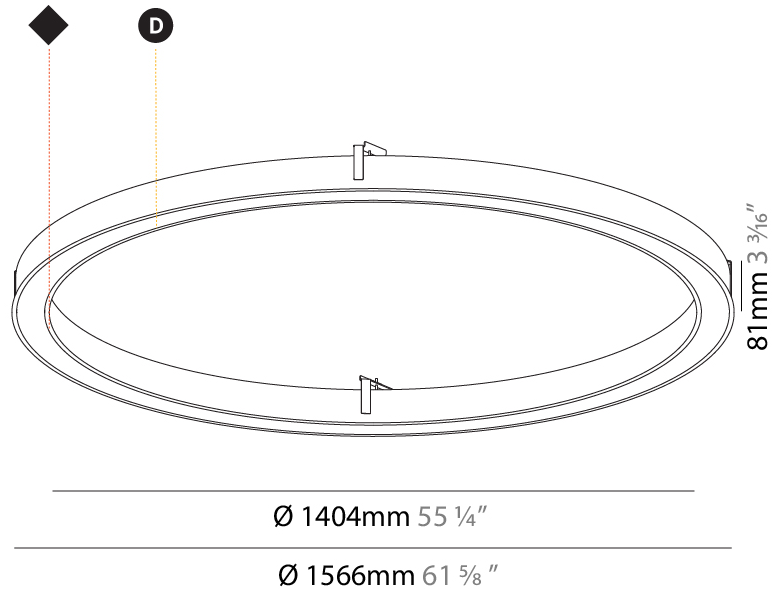

#### PHYSICAL

Shape: Round  
 Diameter (mm): 1550  
 Diameter (in): 61  
 Depth (mm): 90  
 Depth (in): 3 <sup>9</sup>/<sub>16</sub>  
 Max. Overall Height (mm): 2090  
 Max. Overall Height (in): 82 <sup>5</sup>/<sub>16</sub>  
 Light Distribution: Direct  
 Weight (kg): 14.447  
 Weight (lbs): 31.78  
 Diffuser: PMMA - Opal or Micro-Prism  
 Fixture Finish: SSR / BKV / CWI / CRY / HAB / UFT / ITA / RUA / FTG / MYG / LOD / PUS / FRO / FUP / KIA / POP / BLS / SPG / MEY / GOH / GUM / CHC / COM / ABZ / JAG / OBR / MOS / ROR  
 Fixture Material: Aluminum  
 Cable Details: 2000mm or 6000mm Transparent Cable

#### PHYSICAL

Shape: Round
Diameter (mm): 1566
Diameter (in): 61 <sup>5</sup> / <sub>8</sub>
Height (mm): 81
Height (in): 3 <sup>3</sup> / <sub>16</sub>
Min. Recessing Depth (mm): 120
Min. Recessing Depth (in): 4 <sup>3</sup> / <sub>4</sub>
Light Distribution: Direct
Weight (kg): 14.042
Weight (lbs): 30.96
Diffuser: PMMA - Opal or Micro-Prism
Fixture Finish: SSR / BKV / CWI / CRY / HAB / UFT / ITA / RUA / FTG / MYG / LOD / PUS / FRO / FUP / KIA / POP / BLS / SPG / MEY / GOH / GUM / CHC / COM / ABZ / JAG / OBR / MOS / ROR
Fixture Material: Aluminum

#### RATINGS AND CERTIFICATIONS

Certified By: Certified for North American Standards
IP rating: IP20

1557mm x 1413mm  
61 <sup>5</sup>/<sub>16</sub>" x 55 <sup>5</sup>/<sub>16</sub>"

120mm  
4 <sup>3</sup>/<sub>4</sub>"

#### PHYSICAL

Shape: Round
Diameter (mm): 1550
Diameter (in): 61
Height (mm): 90
Height (in): 3 9/16
Light Distribution: Direct
Weight (kg): 13.709
Weight (lbs): 30.16
Diffuser: PMMA - Opal or Micro-Prism
Fixture Finish: SSR / BKV / CWI / CRY / HAB / UFT / ITA / RUA / FTG / MYG / LOD / PUS / FRO / FUP / KIA / POP / BLS / SPG / MEY / GOH / GUM / CHC / COM / ABZ / JAG / OBR / MOS / ROR
Fixture Material: Aluminum