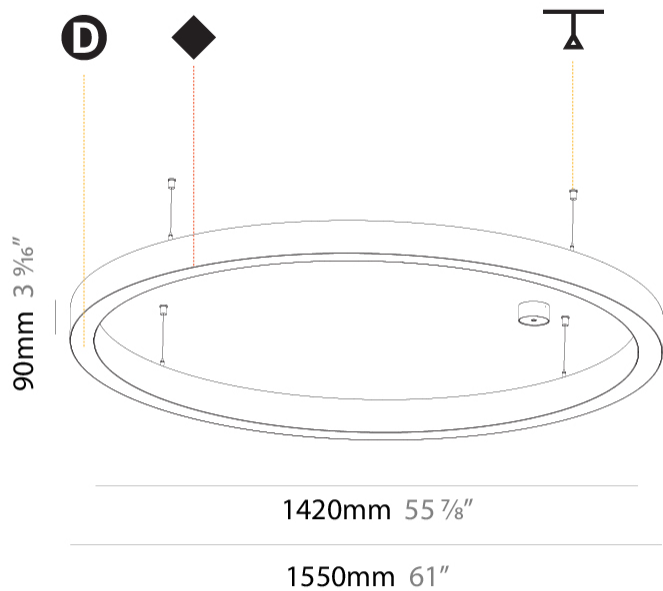

GENERAL

Series: Glorious
Subseries: Glorious Slim
Brand: Prolicht
Division: Architectural
Mounting Type: Suspension
Mounting Location: Ceiling
Subcategory: Ambient

PHYSICAL

Shape: Round
Diameter (mm): 1550
Diameter (in): 61
Depth (mm): 90
Depth (in): 3 ⁹/₁₆
Max. Overall Height (mm): 2090
Max. Overall Height (in): 82 ⁵/₁₆
Light Distribution: Direct
Weight (kg): 14.447
Weight (lbs): 31.78
Diffuser: PMMA - Opal or Micro-Prism
Fixture Finish: SSR / BKV / CWI / CRY / HAB / UFT / ITA / RUA / FTG / MYG / LOD / PUS / FRO / FUP / KIA / POP / BLS / SPG / MEY / GOH / GUM / CHC / COM / ABZ / JAG / OBR / MOS / ROR
Fixture Material: Aluminum
Cable Details: 2000mm or 6000mm Transparent Cable

ELECTRICAL

Lamp Type: LED (Zhaga Standard)
Input Wattage (W): 112
Total Output Wattage (W): 96
Dimming: Tri-Mode (Non-Dimming and Phase Dimming (120Vac only) and 0-10V Dimming)
Driver Included: Yes
Driver Location: Integrated
Driver Type: Constant Current - Universal
Driver Class: Class 2
Input Voltage (V): 120 - 277
Constant Current (MA): 350

LED

Color Temperature (°K): 3000 / 3500 / 4000
Max. Delivered Lumen (lm): 13580 / 13857 / 14140
CRI: >80 CRI
Efficiency (%): 88
Lamp Life (hrs): 50000

OPTICAL

RATINGS AND CERTIFICATIONS

Certified By: Certified for North American Standards
IP rating: IP20