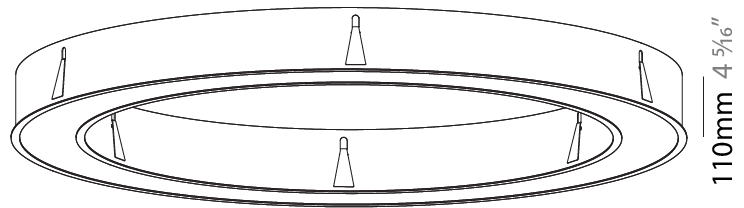

PROJECT
TYPE
SPECIFIER
QUANTITY
DATE

Ø 1228mm 48 3/8"

Ø 1570mm 61 13/16"

1560mm x 1240mm
61 7/16" x 48 13/16"

120mm
4 3/4"

10 - 15mm
3/8" - 9/16"

A37502-

PROJECT	_____
TYPE	_____
SPECIFIER	_____
QUANTITY	_____
DATE	_____