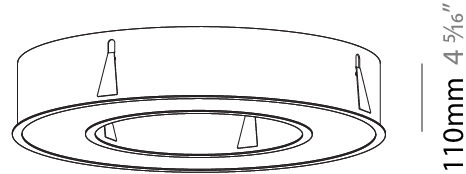

GENERAL

Series: Glorious
Subseries: Glorious
Brand: Prolight
Division: Architectural
Mounting Type: Recessed
Mounting Location: Ceiling
Subcategory: Ambient

PHYSICAL

Shape: Round
Diameter (mm): 770
Diameter (in): 30 ⁵/₁₆
Height (mm): 110
Height (in): 4 ⁵/₁₆
Min. Recessing Depth (mm): 120
Min. Recessing Depth (in): 4 ³/₄
Light Distribution: Direct
Weight (kg): 9.285
Weight (lbs): 20.47
Diffuser: PMMA - Opal or Micro-Prism
Fixture Finish: SSR / BKV / CWI / CRY / HAB / UFT / ITA / RUA / FTG / MYG / LOD / PUS / FRO / FUP / KIA / POP / BLS / SPG / MEY / GOH / GUM / CHC / COM / ABZ / JAG / OBR / MOS / ROR
Fixture Material: Aluminum
Cut-out Measurements: 760mm / 29 15/16" x 440mm / 17 5/16"

ELECTRICAL

Lamp Type: LED (Zhaga Standard)
Input Wattage (W): 30
Total Output Wattage (W): 24 / 19.2 (3500K)
Dimming: Non-Dimming / Phase Dimming (120Vac only) / 0-10V Dimming
Driver Included: Yes
Driver Location: Integrated
Driver Type: Constant Current - 120 / 277Vac
Driver Class: Class 2
Input Voltage (V): 120 - 277
Constant Current (MA): 350 / 600 (3500K)

LED

Color Temperature (°K): 3000 / 3500 / 4000
Max. Delivered Lumen (lm): 2770 / 2862 / 2920
CRI: >80 CRI
Efficiency (%): 65
Lamp Life (hrs): 50000

OPTICAL

RATINGS AND CERTIFICATIONS

Certified By: Certified for North American Standards
IP rating: IP20

Ø 428mm 16 7/8"

Ø 770mm 30 5/16"

110mm 4 5/16"

760mm x 440mm
29 15/16" x 17 5/16"

120mm
4 3/4"

10 - 15mm
3/8" - 9/16"