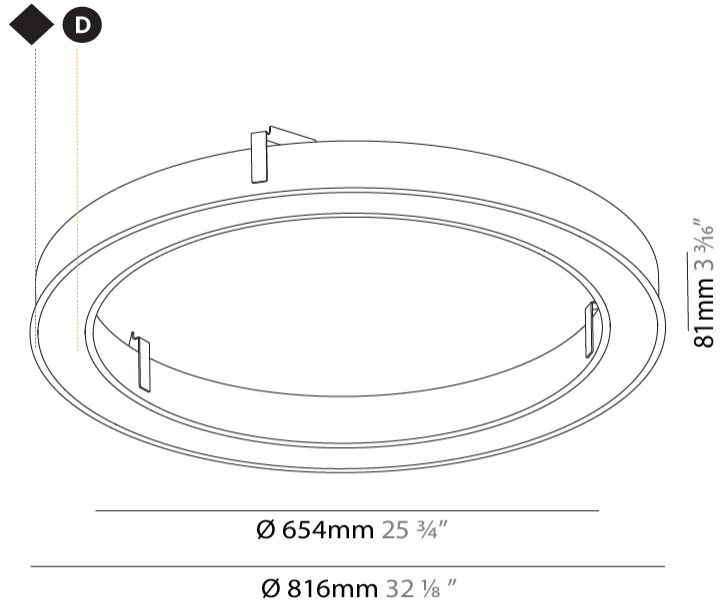

GENERAL

Series: Glorious
Subseries: Glorious Slim
Brand: Prolight
Division: Architectural
Mounting Type: Recessed
Mounting Location: Ceiling
Subcategory: Ambient

PHYSICAL

Shape: Round
Diameter (mm): 816
Diameter (in): 32 1/8
Height (mm): 81
Height (in): 3 3/16
Min. Recessing Depth (mm): 120
Min. Recessing Depth (in): 4 3/4
Light Distribution: Direct
Weight (kg): 6.755
Weight (lbs): 14.89
Diffuser: PMMA - Opal or Micro-Prism
Fixture Finish: SSR / BKV / CWI / CRY / HAB / UFT / ITA / RUA / FTG / MYG / LOD / PUS / FRO / FUP / KIA / POP / BLS / SPG / MEY / GOH / GUM / CHC / COM / ABZ / JAG / OBR / MOS / ROR
Fixture Material: Aluminum
Cut-out Measurements: 807mm / 31 3/4" x 663mm / 26 1/8"

ELECTRICAL

Lamp Type: LED (Zhaga Standard)
Input Wattage (W): 56
Total Output Wattage (W): 48
Dimming: Tri-Mode (Non-Dimming and Phase Dimming (120Vac only) and 0-10V Dimming)
Driver Included: Yes
Driver Location: Integrated
Driver Type: Constant Current - Universal
Driver Class: Class 2
Input Voltage (V): 120 - 277
Constant Current (MA): 350

LED

Color Temperature (°K): 3000 / 3500 / 4000
Max. Delivered Lumen (lm): 5450 / 5557 / 5670
CRI: >80 CRI
Efficiency (%): 0.884
Lamp Life (hrs): 50000

OPTICAL

RATINGS AND CERTIFICATIONS

Certified By: Certified for North American Standards
IP rating: IP20

807mm x 663mm
31 3/4" x 26 1/8"

120mm
4 3/4"

10 - 30mm
3/8" - 1 3/16"