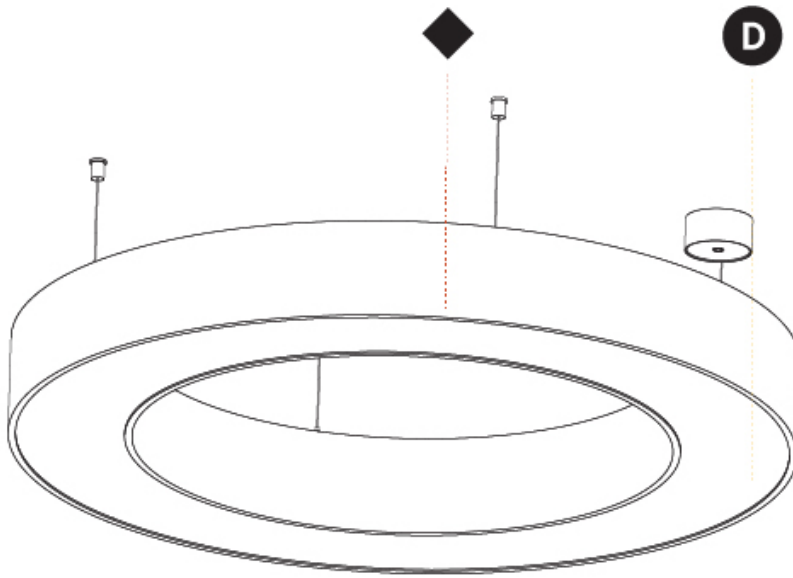

A30229-

PROJECT _____

TYPE _____

SPECIFIER _____

QUANTITY _____

DATE _____