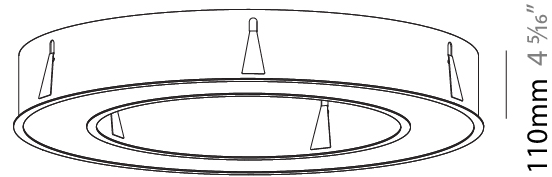

GENERAL

Series: Glorious
Subseries: Glorious
Brand: Prolight
Division: Architectural
Mounting Type: Recessed
Mounting Location: Ceiling
Subcategory: Ambient

PHYSICAL

Shape: Round
Diameter (mm): 970
Diameter (in): 38 ³/₁₆
Height (mm): 110
Height (in): 4 ⁵/₁₆
Min. Recessing Depth (mm): 120
Min. Recessing Depth (in): 4 ³/₄
Light Distribution: Direct
Weight (kg): 11.164
Weight (lbs): 24.61
Diffuser: PMMA - Opal or Micro-Prism
Fixture Finish: SSR / BKV / CWI / CRY / HAB / LAG / UFT / ITA / RUA / RUR / MIC / FTG / MYG / TWT / LOD / PUS / FRO / FUP / KIA / POP / BLS / SPG / MEY / GOH / GUM / CHC / COM / ABZ / JAG / OBR / MOS / ROR
Fixture Material: Aluminum
Cut-out Measurements: 960mm / 37 13/16" x 640mm / 25 3/16"

ELECTRICAL

Lamp Type: LED (Zhaga Standard)
Input Wattage (W): 45
Total Output Wattage (W): 36 / 28.8 (3500K)
Dimming: 0-10V Dimming / Phase Dimming (120Vac Only)
Driver Included: Yes
Driver Location: Integrated
Driver Type: Constant Current - 120 / 277Vac
Driver Class: Class 2
Input Voltage (V): 120 - 277
Constant Current (MA): 350 / 900 (3500K)

LED

Color Temperature (°K): 3000 / 3500 / 4000
Max. Delivered Lumen (lm): 4150 / 4302 / 4390
CRI: >80 CRI
Efficiency (%): 65
Lamp Life (hrs): 50000

OPTICAL

RATINGS AND CERTIFICATIONS

Certified By: Certified for North American Standards
IP rating: IP20

PROJECT	
TYPE	
SPECIFIER	
QUANTITY	
DATE	

Ø 628mm 24 3/4"

Ø 970mm 38 3/16 "

960mm x 640mm
37 13/16" x 25 3/16"

120mm
4 3/4"

10 - 15mm
3/8" - 9/16"