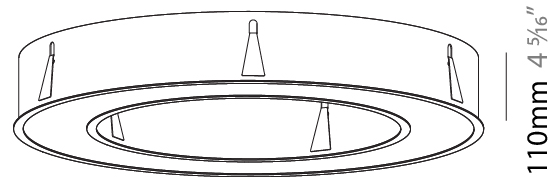

GENERAL

Series: Glorious
 Subseries: Glorious
 Brand: Prolicht
 Division: Architectural
 Mounting Type: Recessed
 Mounting Location: Ceiling
 Subcategory: Ambient

PHYSICAL

Shape: Round
 Diameter (mm): 970
 Diameter (in): 38 ³/₁₆
 Height (mm): 110
 Height (in): 4 ⁵/₁₆
 Min. Recessing Depth (mm): 120
 Min. Recessing Depth (in): 4 ³/₄
 Light Distribution: Direct
 Weight (kg): 11.164
 Weight (lbs): 24.61
 Diffuser: PMMA - Opal or Micro-Prism
 Fixture Finish: SSR / BKV / CWI / CRY / HAB / UFT / ITA / RUA / FTG / MYG / LOD / PUS / FRO / FUP / KIA / POP / BLS / SPG / MEY / GOH / GUM / CHC / COM / ABZ / JAG / OBR / MOS / ROR
 Fixture Material: Aluminum
 Cut-out Measurements: 960mm / 37 13/16" x 640mm / 25 3/16"

Ø 628mm 24 3/4"

Ø 970mm 38 3/16 "

960mm x 640mm
37 13/16" x 25 3/16"

120mm
4 3/4"

10 - 15mm
3/8" - 9/16"

A37505-

PROJECT _____

TYPE _____