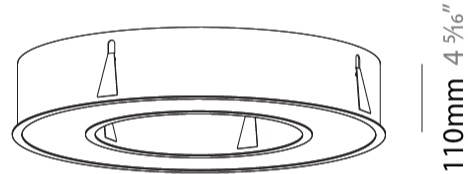

GENERAL

Series: Glorious
Subseries: Glorious
Brand: Prolight
Division: Architectural
Mounting Type: Recessed
Mounting Location: Ceiling
Subcategory: Ambient

PHYSICAL

Shape: Round
Diameter (mm): 770
Diameter (in): 30 5/16
Height (mm): 110
Height (in): 4 5/16
Min. Recessing Depth (mm): 120
Min. Recessing Depth (in): 4 3/4
Light Distribution: Direct
Weight (kg): 9.285
Weight (lbs): 20.47
Diffuser: PMMA - Opal or Micro-Prism
Fixture Finish: SSR / BKV / CWI / CRY / HAB / UFT / ITA / RUA / FTG / MYG / LOD / PUS / FRO / FUP / KIA / POP / BLS / SPG / MEY / GOH / GUM / CHC / COM / ABZ / JAG / OBR / MOS / ROR
Fixture Material: Aluminum
Cut-out Measurements: 760mm / 29 15/16" x 440mm / 17 5/16"

ELECTRICAL

Lamp Type: LED (Zhaga Standard)
Input Wattage (W): 30
Total Output Wattage (W): 24 / 19.2 (3500K)
Dimming: Non-Dimming / Phase Dimming (120Vac only) / 0-10V Dimming
Driver Included: Yes
Driver Location: Integrated
Driver Type: Constant Current - 120 / 277Vac
Driver Class: Class 2
Input Voltage (V): 120 - 277
Constant Current (MA): 350 / 600 (3500K)

LED

Color Temperature (°K): 3000 / 3500 / 4000
Max. Delivered Lumen (lm): 2770 / 2862 / 2920
CRI: >80 CRI
Efficiency (%): 65
Lamp Life (hrs): 50000

OPTICAL

RATINGS AND CERTIFICATIONS

Certified By: Certified for North American Standards
IP rating: IP20

Ø 428mm 16 7/8"

Ø 770mm 30 5/16"

110mm 4 5/16"

760mm x 440mm
29 15/16" x 17 5/16"

120mm
4 3/4"

10 - 15mm
3/8" - 9/16"