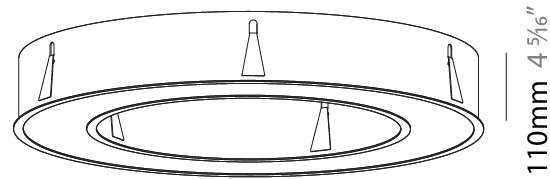

GENERAL

Series: Glorious
 Subseries: Glorious
 Brand: Prolicht
 Division: Architectural
 Mounting Type: Recessed
 Mounting Location: Ceiling
 Subcategory: Ambient

PHYSICAL

Shape: Round
 Diameter (mm): 970
 Diameter (in): 38 ³/₁₆
 Height (mm): 110
 Height (in): 4 ⁵/₁₆
 Min. Recessing Depth (mm): 120
 Min. Recessing Depth (in): 4 ³/₄
 Light Distribution: Direct
 Weight (kg): 11.164
 Weight (lbs): 24.61
 Diffuser: PMMA - Opal or Micro-Prism
 Fixture Finish: SSR / BKV / CWI / CRY / HAB / UFT / ITA / RUA / FTG / MYG / LOD / PUS / FRO / FUP / KIA / POP / BLS / SPG / MEY / GOH / GUM / CHC / COM / ABZ / JAG / OBR / MOS / ROR
 Fixture Material: Aluminum
 Cut-out Measurements: 960mm / 37 13/16" x 640mm / 25 3/16"

PROJECT
TYPE
SPECIFIER
QUANTITY
DATE

Ø 628mm 24 3/4"

Ø 970mm 38 3/16 "

960mm x 640mm
 37 13/16" x 25 3/16"

120mm
 4 3/4"

10 - 15mm
 3/8" - 9/16"

A37505-

PROJECT