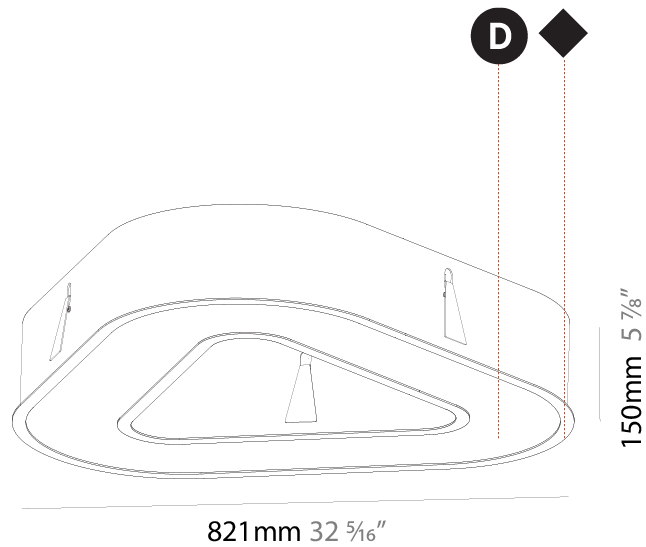

GENERAL

Series: Glorious
Subseries: Glorious Victory
Brand: Prolicht
Division: Architectural
Mounting Type: Recessed
Mounting Location: Ceiling
Subcategory: Ambient

PHYSICAL

Shape: Abstract
Length (mm): 821
Length (in): 32 5/16
Width (mm): 821
Width (in): 32 5/16
Height (mm): 150
Height (in): 5 7/8
Min. Recessing Depth (mm): 160
Min. Recessing Depth (in): 6 5/16
Light Distribution: Direct
Weight (kg): 8.969
Weight (lbs): 19.73
Diffuser: PMMA - Opal or Micro-Prism
Fixture Finish: SSR / BKV / CWI / CRY / HAB / LAG / UFT / ITA / RUA / RUR / MIC / FTG / MYG / TWT / LOD / PUS / FRO / FUP / KIA / POP / BLS / SPG / MEY / GOH / GUM / CHC / COM / ABZ / JAG / OBR / MOS / ROR
Fixture Material: Aluminum

ELECTRICAL

Lamp Type: LED (Zhaga Standard)
Input Wattage (W): 30
Total Output Wattage (W): 24 / 19.2 (3500K)
Dimming: Non-Dimming / Phase Dimming (120Vac only) / 0-10V Dimming
Driver Included: Yes
Driver Location: Integrated
Driver Type: Constant Current - 120 / 277Vac
Driver Class: Class 2
Input Voltage (V): 120 - 277
Constant Current (MA): 350 / 600 (3500K)

LED

Color Temperature (°K): 3000 / 3500 / 4000
Max. Delivered Lumen (lm): 2770
CRI: >80 CRI
Efficiency (%): 65
Lamp Life (hrs): 50000

OPTICAL

RATINGS AND CERTIFICATIONS

Certified By: Certified for North American Standards
IP rating: IP20