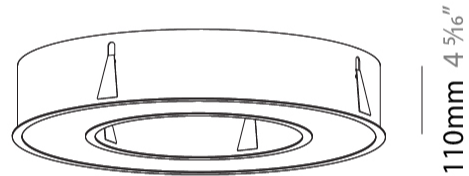

GENERAL

Series: Glorious
Subseries: Glorious
Brand: Prolicht
Division: Architectural
Mounting Type: Recessed
Mounting Location: Ceiling
Subcategory: Ambient

PHYSICAL

Shape: Round
Diameter (mm): 770
Diameter (in): 30 ⁵/₁₆
Height (mm): 110
Height (in): 4 ⁵/₁₆
Min. Recessing Depth (mm): 120
Min. Recessing Depth (in): 4 ³/₄
Light Distribution: Direct
Weight (kg): 9.285
Weight (lbs): 20.47
Diffuser: PMMA - Opal or Micro-Prism
Fixture Finish: SSR / BKV / CWI / CRY / HAB / LAG / UFT / ITA / RUA / RUR / MIC / FTG / MYG / TWT / LOD / PUS / FRO / FUP / KIA / POP / BLS / SPG / MEY / GOH / GUM / CHC / COM / ABZ / JAG / OBR / MOS / ROR
Fixture Material: Aluminum
Cut-out Measurements: 760mm / 29 15/16" x 440mm / 17 5/16"

ELECTRICAL

Lamp Type: LED (Zhaga Standard)
Input Wattage (W): 30
Total Output Wattage (W): 24 / 19.2 (3500K)
Dimming: Non-Dimming / Phase Dimming (120Vac only) / 0-10V Dimming
Driver Included: Yes
Driver Location: Integrated
Driver Type: Constant Current - 120 / 277Vac
Driver Class: Class 2
Input Voltage (V): 120 - 277
Constant Current (MA): 350 / 600 (3500K)

LED

Color Temperature (°K): 3000 / 3500 / 4000
Max. Delivered Lumen (lm): 2770 / 2862 / 2920
CRI: >80 CRI
Efficiency (%): 65
Lamp Life (hrs): 50000

OPTICAL

RATINGS AND CERTIFICATIONS

Certified By: Certified for North American Standards
IP rating: IP20

Ø 428mm 16 ⁷/₈ "

Ø 770mm 30 ⁵/₁₆ "

110mm 4 ⁵/₁₆ "

760mm x 440mm
29 ¹⁵/₁₆" x 17 ⁵/₁₆"

120mm
4 ³/₄"

10 - 15mm
³/₈" - ⁹/₁₆"