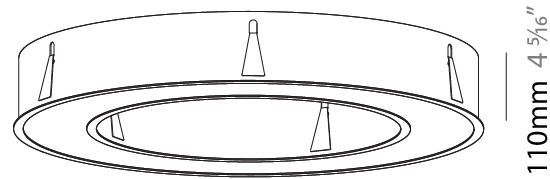

GENERAL

Series: Glorious
Subseries: Glorious
Brand: Prolicht
Division: Architectural
Mounting Type: Recessed
Mounting Location: Ceiling
Subcategory: Ambient

PHYSICAL

Shape: Round
Diameter (mm): 970
Diameter (in): 38 ³/₁₆
Height (mm): 110
Height (in): 4 ⁵/₁₆
Min. Recessing Depth (mm): 120
Min. Recessing Depth (in): 4 ³/₄
Light Distribution: Direct
Weight (kg): 11.164
Weight (lbs): 24.61
Diffuser: PMMA - Opal or Micro-Prism
Fixture Finish: SSR / BKV / CWI / CRY / HAB / UFT / ITA / RUA / FTG / MYG / LOD / PUS / FRO / FUP / KIA / POP / BLS / SPG / MEY / GOH / GUM / CHC / COM / ABZ / JAG / OBR / MOS / ROR
Fixture Material: Aluminum
Cut-out Measurements: 960mm / 37 13/16" x 640mm / 25 3/16"

ELECTRICAL

Lamp Type: LED (Zhaga Standard)
Input Wattage (W): 45
Total Output Wattage (W): 36 / 28.8 (3500K)
Dimming: 0-10V Dimming / Phase Dimming (120Vac Only)
Driver Included: Yes
Driver Location: Integrated
Driver Type: Constant Current - 120 / 277Vac
Driver Class: Class 2
Input Voltage (V): 120 - 277
Constant Current (MA): 350 / 900 (3500K)

LED

Color Temperature (°K): 3000 / 3500 / 4000
Max. Delivered Lumen (lm): 4150 / 4302 / 4390
CRI: >80 CRI
Efficiency (%): 65
Lamp Life (hrs): 50000

OPTICAL

RATINGS AND CERTIFICATIONS

Certified By: Certified for North American Standards
IP rating: IP20

PROJECT	
TYPE	
SPECIFIER	
QUANTITY	
DATE	

Ø 628mm 24 3/4"

Ø 970mm 38 3/16 "

960mm x 640mm
37 13/16" x 25 3/16"

120mm
4 3/4"

10 - 15mm
3/8" - 9/16"