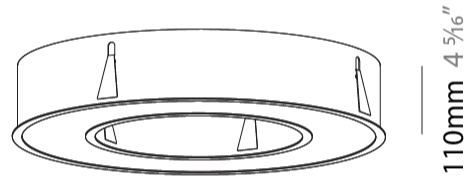

GENERAL

Series: Glorious
Subseries: Glorious
Brand: Prolicht
Division: Architectural
Mounting Type: Recessed
Mounting Location: Ceiling
Subcategory: Ambient

PHYSICAL

Shape: Round
Diameter (mm): 770
Diameter (in): 30 ⁵/₁₆
Height (mm): 110
Height (in): 4 ⁵/₁₆
Min. Recessing Depth (mm): 120
Min. Recessing Depth (in): 4 ³/₄
Light Distribution: Direct
Weight (kg): 9.285
Weight (lbs): 20.47
Diffuser: PMMA - Opal or Micro-Prism
Fixture Finish: SSR / BKV / CWI / CRY / HAB / UFT / ITA / RUA / FTG / MYG / LOD / PUS / FRO / FUP / KIA / POP / BLS / SPG / MEY / GOH / GUM / CHC / COM / ABZ / JAG / OBR / MOS / ROR
Fixture Material: Aluminum
Cut-out Measurements: 760mm / 29 15/16" x 440mm / 17 5/16"

ELECTRICAL

Lamp Type: LED (Zhaga Standard)
Input Wattage (W): 30
Total Output Wattage (W): 24 / 19.2 (3500K)
Dimming: Non-Dimming / Phase Dimming (120Vac only) / 0-10V Dimming
Driver Included: Yes
Driver Location: Integrated
Driver Type: Constant Current - 120 / 277Vac
Driver Class: Class 2
Input Voltage (V): 120 - 277
Constant Current (MA): 350 / 600 (3500K)

LED

Color Temperature (°K): 3000 / 3500 / 4000
Max. Delivered Lumen (lm): 2770 / 2862 / 2920
CRI: >80 CRI
Efficiency (%): 65
Lamp Life (hrs): 50000

OPTICAL

RATINGS AND CERTIFICATIONS

Certified By: Certified for North American Standards
IP rating: IP20

Ø 428mm 16 ⁷/₈"

Ø 770mm 30 ⁵/₁₆"

110mm 4 ⁵/₁₆"

760mm x 440mm
29 ¹⁵/₁₆" x 17 ⁵/₁₆"

120mm
4 ³/₄"

10 - 15mm
³/₈" - ⁹/₁₆"