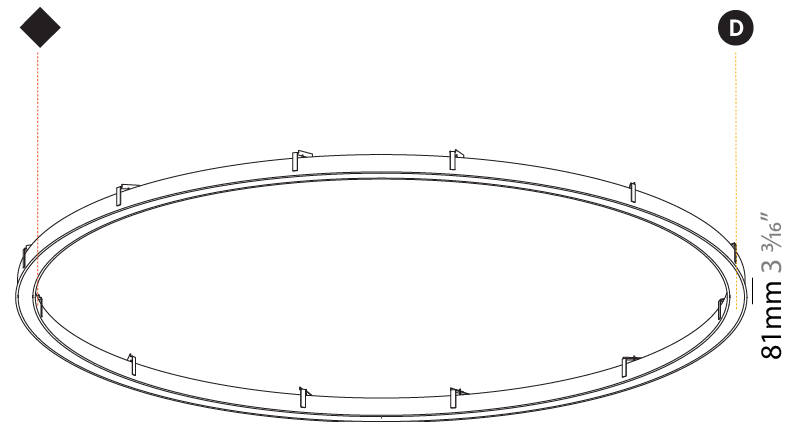

GENERAL

Series: Glorious
 Subseries: Glorious Slim
 Brand: Prolicht
 Division: Architectural
 Mounting Type: Recessed
 Mounting Location: Ceiling
 Subcategory: Ambient

PHYSICAL

Shape: Round
 Diameter (mm): 5216
 Diameter (in): 205 ³/₈
 Height (mm): 81
 Height (in): 3 ³/₁₆
 Min. Recessing Depth (mm): 120
 Min. Recessing Depth (in): 4 ³/₄
 Light Distribution: Direct
 Weight (kg): 47.924
 Weight (lbs): 106.00
 Diffuser: PMMA - Opal or Micro-Prism
 Fixture Finish: SSR / BKV / CWI / CRY / HAB / LAG / UFT / ITA / RUA / RUR / MIC / FTG / MYG / TWT / LOD / PUS / FRO / FUP / KIA / POP / BLS / SPG / MEY / GOH / GUM / CHC / COM / ABZ / JAG / OBR / MOS / ROR
 Fixture Material: Aluminum
 Cut-out Measurements: 5207mm / 205" x 5063mm / 199 5/16"

Ø 5054mm 199"

Ø 5216mm 205 ³/₈"

5207mm x 5063mm
205" x 199 ⁵/₁₆"

120mm
4 ³/₄"

10 - 30mm
³/₈" - 1 ³/₁₆"

GLORIOUS COLOR FINISH CHART

PROJECT _____
 TYPE _____
 SPECIFIER _____
 QUANTITY _____
 DATE _____

Fixture Finish