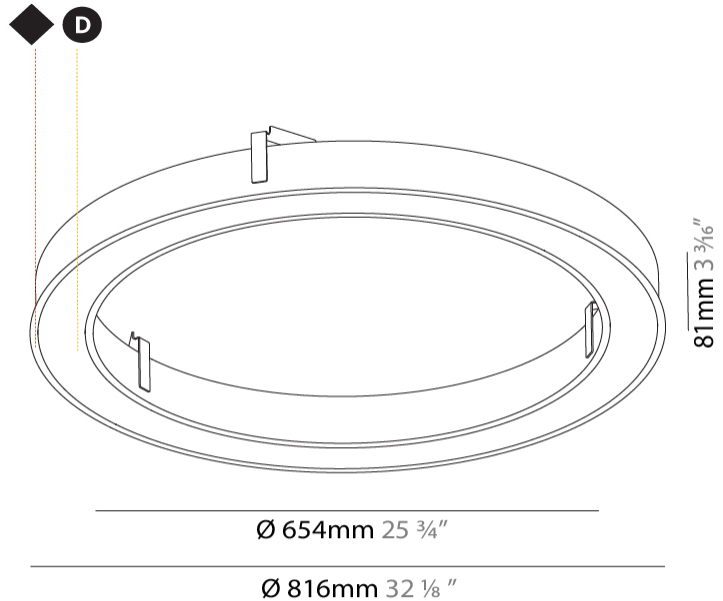

GENERAL

Series: Glorious
Subseries: Glorious Slim
Brand: Prolicht
Division: Architectural
Mounting Type: Recessed
Mounting Location: Ceiling
Subcategory: Ambient

PHYSICAL

Shape: Round
Diameter (mm): 816
Diameter (in): 32 1/8
Height (mm): 81
Height (in): 3 3/16
Min. Recessing Depth (mm): 120
Min. Recessing Depth (in): 4 3/4
Light Distribution: Direct
Weight (kg): 6.755
Weight (lbs): 14.89
Diffuser: PMMA - Opal or Micro-Prism
Fixture Finish: SSR / BKV / CWI / CRY / HAB / LAG / UFT / ITA / RUA / RUR / MIC / FTG / MYG / TWT / LOD / PUS / FRO / FUP / KIA / POP / BLS / SPG / MEY / GOH / GUM / CHC / COM / ABZ / JAG / OBR / MOS / ROR
Fixture Material: Aluminum
Cut-out Measurements: 807mm / 31 3/4" x 663mm / 26 1/8"

807mm x 663mm
31 3/4" x 26 1/8"

120mm
4 3/4"

10 - 30mm
3/8" - 1 3/16"

PROJECT	_____
TYPE	_____
SPECIFIER	_____
QUANTITY	_____
DATE	_____

GLORIOUS SLIM RECESSED

A35443-

base number	LED Dimming	Color Temperature	Finishes (Diamond)	Diffuser Options
-------------	----------------	----------------------	-----------------------	---------------------

Ø 5054mm 199"

Ø 5216mm 205 ³/₈"

5207mm x 5063mm
205" x 199 ⁵/₁₆"

120mm
4 ³/₄"

10 - 30mm
³/₈" - 1 ³/₁₆"

GLORIOUS COLOR FINISH CHART

PROJECT _____
 TYPE _____
 SPECIFIER _____
 QUANTITY _____
 DATE _____

Fixture Finish