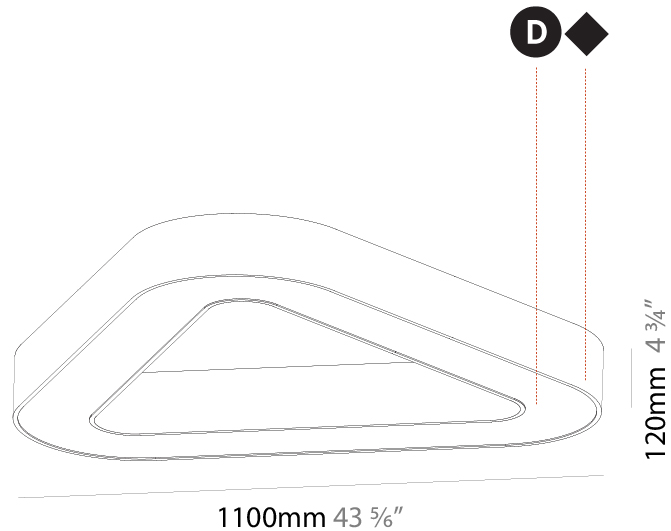

GENERAL

Series: Glorious
Subseries: Glorious Victory
Brand: Prolicht
Division: Architectural
Mounting Type: Surface
Mounting Location: Ceiling
Subcategory: Ambient

PHYSICAL

Shape: Abstract
Length (mm): 1100
Length (in): 43 ⁵/₁₆
Width (mm): 1100
Width (in): 43 ⁵/₁₆
Height (mm): 120
Height (in): 4 ³/₄
Light Distribution: Direct
Weight (kg): 10.20
Weight (lbs): 22.48
Diffuser: PMMA - Opal or Micro-Prism
Fixture Finish: SSR / BKV / CWI / CRY / HAB / LAG / UFT / ITA / RUA / RUR / MIC / FTG / MYG / TWT / LOD / PUS / FRO / FUP / KIA / POP / BLS / SPG / MEY / GOH / GUM / CHC / COM / ABZ / JAG / OBR / MOS / ROR
Fixture Material: Aluminum

ELECTRICAL

Lamp Type: LED (Zhaga Standard)
Input Wattage (W): 45
Total Output Wattage (W): 36 / 28.8 (3500K)
Dimming: Non-Dimming / Phase Dimming (120Vac only) / 0-10V Dimming
Driver Included: Yes
Driver Location: Integrated
Driver Type: Constant Current - 120 / 277Vac
Driver Class: Class 2
Input Voltage (V): 120 - 277
Constant Current (MA): 350 / 900 (3500K)

LED

Color Temperature (°K): 3000 / 3500 / 4000
Max. Delivered Lumen (lm): 4150 / 4302 / 4390
CRI: >80 CRI
Efficiency (%): 65
Lamp Life (hrs): 50000

OPTICAL

RATINGS AND CERTIFICATIONS

Certified By: Certified for North American Standards
IP rating: IP20