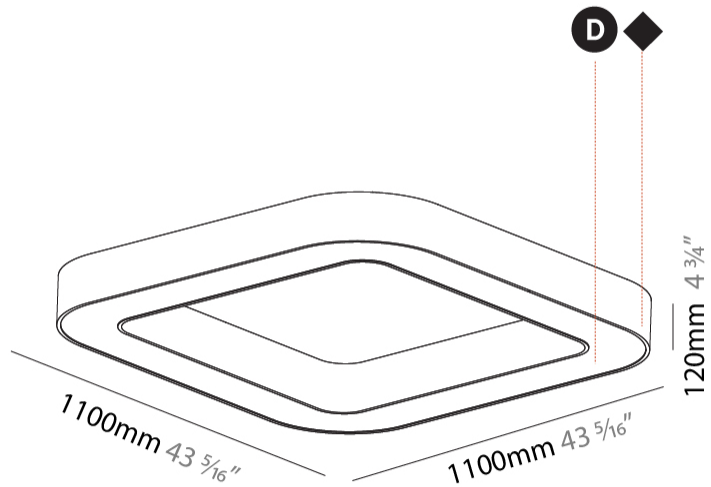

GENERAL

Series: Glorious
Subseries: Glorious Quantum
Brand: Prolicht
Division: Architectural
Mounting Type: Surface
Mounting Location: Ceiling
Subcategory: Ambient

PHYSICAL

Shape: Square
Length (mm): 1100
Length (in): 43 5/16"
Width (mm): 1100
Width (in): 43 5/16"
Height (mm): 120
Height (in): 4 3/4"
Light Distribution: Direct
Weight (kg): 14.2
Weight (lbs): 31.24
Diffuser: PMMA - Opal or Micro-Prism
Fixture Finish: SSR / BKV / CWI / CRY / HAB / LAG / UFT / ITA / RUA / RUR / MIC / FTG / MYG / TWT / LOD / PUS / FRO / FUP / KIA / POP / BLS / SPG / MEY / GOH / GUM / CHC / COM / ABZ / JAG / OBR / MOS / ROR
Fixture Material: Aluminum

ELECTRICAL

Lamp Type: LED (Zhaga Standard)
Input Wattage (W): 60
Total Output Wattage (W): 48 / 38.4 (3500K)
Dimming: Non-Dimming / Phase Dimming (120Vac only) / 0-10V Dimming
Driver Included: Yes
Driver Location: Integrated
Driver Type: Constant Current - 120 / 277Vac
Driver Class: Class 2
Input Voltage (V): 120 - 277
Constant Current (MA): 350 / 1200 (3500K)

LED

Color Temperature (°K): 3000 / 3500 / 4000
Max. Delivered Lumen (lm): 5540 / 5733 / 5850
CRI: >80 CRI
Efficiency (%): 65
Lamp Life (hrs): 50000

OPTICAL

RATINGS AND CERTIFICATIONS

Certified By: Certified for North American Standards
IP rating: IP20