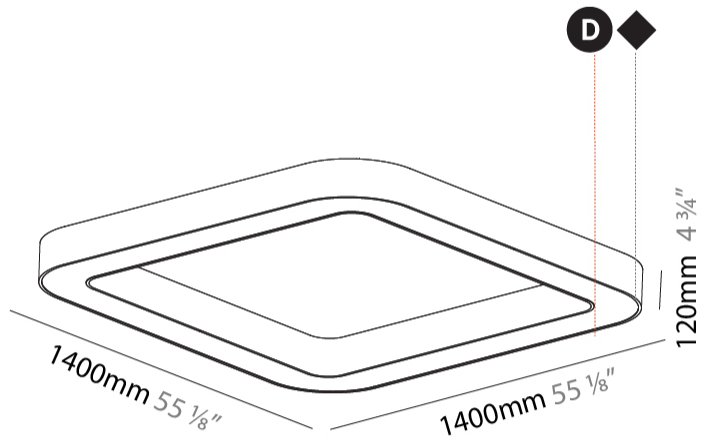

1. To build a product code in our configurator select the specify button on the base model # product page
2. To build a manual product code on this datasheet choose from the options listed below in blue font and add the suffix to the base model #

GENERAL

Series: Glorious
Subseries: Glorious Quantum
Brand: Prolicht
Division: Architectural
Mounting Type: Surface
Mounting Location: Ceiling

PHYSICAL

Length (mm): 1400
Length (in): 55 1/8
Width (mm): 1400
Width (in): 55 1/8
Height (mm): 120
Height (in): 4 3/4
Light Distribution: Direct
Weight (kg): 16.878
Weight (lbs): 37.13
Diffuser: PMMA - Opal or Micro-Prism
Fixture Finish: SSR / BKV / CWI / CRY / HAB / LAG / UFT / ITA / RUA / RUR / MIC / FTG / MYG / TWT / LOD / PUS / FRO / FUP / KIA / POP / BLS / SPG / MEY / GOH / GUM / CHC / COM / ABZ / JAG / OBR / MOS / ROR
Fixture Material: Aluminum

ELECTRICAL

Lamp Type: LED (Zhaga Standard)
Input Wattage (W): 80
Total Output Wattage (W): 64 / 51.2 (3500K)
Dimming: Non-Dimming / Phase Dimming (120Vac only) / 0-10V Dimming
Driver Included: Yes
Driver Location: Integrated
Driver Type: Constant Current - 120 / 277Vac
Driver Class: Class 2
Input Voltage (V): 120 - 277
Constant Current (MA): 350 / 800 (3500K)

LED

Color Temperature (°K): 3000 / 3500 / 4000
Max. Delivered Lumen (lm): 7380 / 7644 / 7800
CRI: >80 CRI
Efficiency (%): 65
Lamp Life (hrs): 50000

OPTICAL

RATINGS AND CERTIFICATIONS

Certified By: Certified for North American Standards
IP rating: IP20