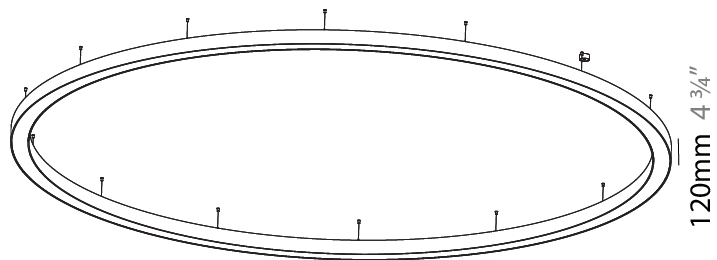

GENERAL

Series: Glorious
Subseries: Glorious
Brand: Prolight
Division: Architectural
Mounting Type: Suspension
Mounting Location: Ceiling
Subcategory: Ambient

PHYSICAL

Shape: Round
Diameter (mm): 5400
Diameter (in): 212 ⁵/₈
Depth (mm): 120
Depth (in): 4 ³/₄
Max. Overall Height (mm): 2120
Max. Overall Height (in): 83 ⁷/₁₆
Light Distribution: Direct
Weight (kg): 69.5
Weight (lbs): 152.9
Diffuser: PMMA - Opal or Micro-Prism
Fixture Finish: SSR / BKV / CWI / CRY / HAB / LAG / UFT / ITA / RUA / RUR / MIC / FTG / MYG / TWT / LOD / PUS / FRO / FUP / KIA / POP / BLS / SPG / MEY / GOH / GUM / CHC / COM / ABZ / JAG / OBR / MOS / ROR
Fixture Material: Aluminum

ELECTRICAL

Lamp Type: LED (Zhaga Standard)
Input Wattage (W): 280
Total Output Wattage (W): 224 / 179.2 (3500K)
Dimming: Non-Dimming / Phase Dimming (120Vac only) / 0-10V Dimming
Driver Included: Yes
Driver Location: Integrated
Driver Type: Constant Current
Driver Class: Class 2
Input Voltage (V): 120 - 277
Constant Current (MA): 350 / 1400 (3500K)

LED

Color Temperature (°K): 3000 / 3500 / 4000
Max. Delivered Lumen (lm): 25840 / 26754 / 27300
CRI: >80 CRI
Efficiency (%): 65
Lamp Life (hrs): 50000

OPTICAL

RATINGS AND CERTIFICATIONS

Certified By: Certified for North American Standards
IP rating: IP20