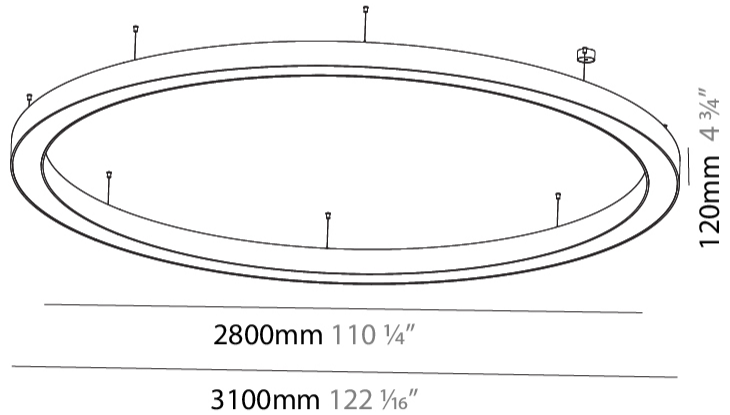

GENERAL

Series: Glorious
Subseries: Glorious
Brand: Prolight
Division: Architectural
Mounting Type: Suspension
Mounting Location: Ceiling
Subcategory: Ambient

PHYSICAL

Shape: Round
Diameter (mm): 3100
Diameter (in): 122 1/16
Depth (mm): 120
Depth (in): 4 3/4
Max. Overall Height (mm): 2120
Max. Overall Height (in): 83 7/16
Light Distribution: Direct
Weight (kg): 39.1
Weight (lbs): 86.02
Diffuser: PMMA - Opal or Micro-Prism
Fixture Finish: SSR / BKV / CWI / CRY / HAB / LAG / UFT / ITA / RUA / RUR / MIC / FTG / MYG / TWT / LOD / PUS / FRO / FUP / KIA / POP / BLS / SPG / MEY / GOH / GUM / CHC / COM / ABZ / JAG / OBR / MOS / ROR
Fixture Material: Aluminum

ELECTRICAL

Lamp Type: LED (Zhaga Standard)
Input Wattage (W): 160
Total Output Wattage (W): 128 / 102.4 (3500K)
Dimming: Non-Dimming / Phase Dimming (120Vac only) / 0-10V Dimming
Driver Included: Yes
Driver Location: Integrated
Driver Type: Constant Current
Driver Class: Class 2
Input Voltage (V): 120 - 277
Constant Current (MA): 350 / 800 (3500K)

LED

Color Temperature (°K): 3000 / 3500 / 4000
Max. Delivered Lumen (lm): 14770 / 15288 / 15600
CRI: >80 CRI
Efficiency (%): 65
Lamp Life (hrs): 50000

OPTICAL

RATINGS AND CERTIFICATIONS

Certified By: Certified for North American Standards
IP rating: IP20