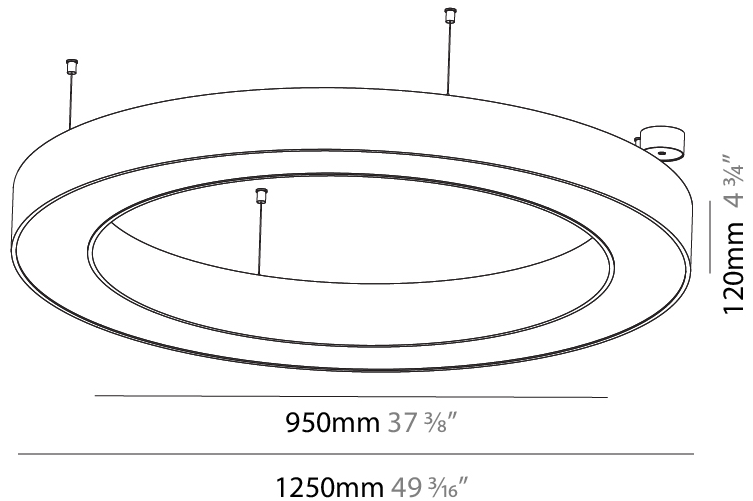

GENERAL

Series: Glorious
Subseries: Glorious
Brand: Prolicht
Division: Architectural
Mounting Type: Suspension
Mounting Location: Ceiling
Subcategory: Ambient

PHYSICAL

Shape: Round
Diameter (mm): 1250
Diameter (in): 49 3/16
Height (mm): 120
Height (in): 4 3/4
Max. Overall Height (mm): 2120
Max. Overall Height (in): 83 7/16
Light Distribution: Direct / Indirect
Weight (kg): 13.475
Weight (lbs): 29.70
Diffuser: [PMMA - Opal or Micro-Prism](#)
Fixture Finish: [SSR / BKV / CWI / CRY / HAB / UFT / ITA / RUA / FTG / MYG / LOD / PUS / FRO / FUP / KIA / POP / BLS / SPG / MEY / GOH / GUM / CHC / COM / ABZ / JAG / OBR / MOS / ROR](#)
Fixture Material: Aluminum

ELECTRICAL

Lamp Type: LED (Zhaga Standard)
Input Wattage (W): 90
Total Output Wattage (W): 72 / 57.6 (3500K)
Dimming: [Non-Dimming / Phase Dimming (120Vac only) / 0-10V Dimming](#)
Driver Included: Yes
Driver Location: Integrated
Driver Type: Constant Current
Driver Class: Class 2
Input Voltage (V): 120 - 277
Constant Current (MA): 350 / 1200/600 (3500K)

LED

[Color Temperature (°K): 3000 / 3500 / 4000](#)
Max. Delivered Lumen (lm): 5540 / 5733 / 5850 Direct / 3830 / 3969 / 4050 Indirect
CRI: >80 CRI
Efficiency (%): 68
Lamp Life (hrs): 50000

OPTICAL

RATINGS AND CERTIFICATIONS

Certified By: Certified for North American Standards
IP rating: IP20