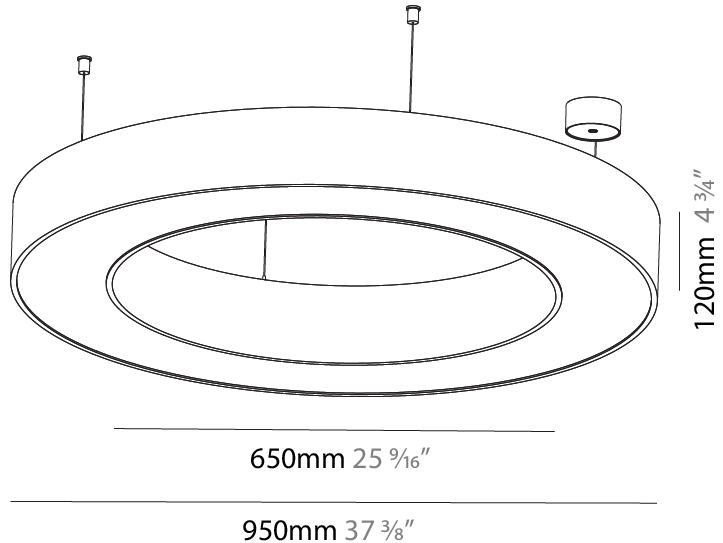

GENERAL

Series: Glorious
Subseries: Glorious
Brand: Prolicht
Division: Architectural
Mounting Type: Suspension
Mounting Location: Ceiling
Subcategory: Ambient

PHYSICAL

Shape: Round
Diameter (mm): 950
Diameter (in): 37 ³/₈
Height (mm): 120
Height (in): 4 ³/₄
Max. Overall Height (mm): 2120
Max. Overall Height (in): 83 ⁷/₁₆
Light Distribution: Direct / Indirect
Weight (kg): 10.395
Weight (lbs): 22.92
Diffuser: [PMMA - Opal or Micro-Prism](#)
Fixture Finish: [SSR / BKV / CWI / CRY / HAB / LAG / UFT / ITA / RUA / RUR / MIC / FTG / MYG / TWT / LOD / PUS / FRO / FUP / KIA / POP / BLS / SPG / MEY / GOH / GUM / CHC / COM / ABZ / JAG / OBR / MOS / ROR](#)
Fixture Material: Aluminum

ELECTRICAL

Lamp Type: LED (Zhaga Standard)
Input Wattage (W): 58.5
Total Output Wattage (W): 52 / 41.6 (3500K)
Dimming: [Non-Dimming / Phase Dimming (120Vac only) / 0-10V Dimming](#)
Driver Included: Yes
Driver Location: Integrated
Driver Type: Constant Current
Driver Class: Class 2
Input Voltage (V): 120 - 277
Constant Current (MA): 350 / 900/400 (3500K)

LED

[Color Temperature (°K): 3000 / 3500 / 4000](#)
Max. Delivered Lumen (lm): 4150 / 4302 / 4390 Direct / 1850/ 1911 / 150
CRI: >80 CRI
Efficiency (%): 69
Lamp Life (hrs): 50000

OPTICAL

RATINGS AND CERTIFICATIONS

Certified By: Certified for North American Standards
IP rating: IP20

PROJECT _____
TYPE _____
SPECIFIER _____
QUANTITY _____
DATE _____