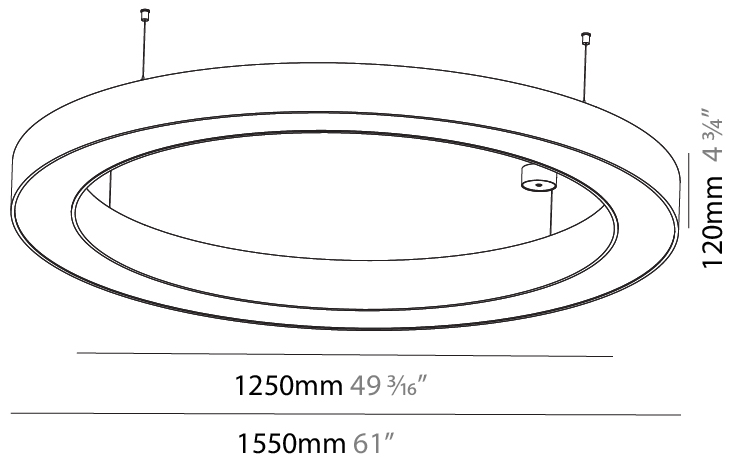

GENERAL

Series: Glorious
Subseries: Glorious
Brand: Prolight
Division: Architectural
Mounting Type: Suspension
Mounting Location: Ceiling
Subcategory: Ambient

PHYSICAL

Shape: Round
Diameter (mm): 1550
Diameter (in): 61
Height (mm): 120
Height (in): 4 ¾
Max. Overall Height (mm): 2120
Max. Overall Height (in): 83 7/16
Light Distribution: Direct
Weight (kg): 16.737
Weight (lbs): 36.82
Diffuser: PMMA - Opal or Micro-Prism
Fixture Finish: SSR / BKV / CWI / CRY / HAB / LAG / UFT / ITA / RUA / RUR / MIC / FTG / MYG / TWT / LOD / PUS / FRO / FUP / KIA / POP / BLS / SPG / MEY / GOH / GUM / CHC / COM / ABZ / JAG / OBR / MOS / ROR
Fixture Material: Aluminum

ELECTRICAL

Lamp Type: LED (Zhaga Standard)
Input Wattage (W): 75
Total Output Wattage (W): 60 / 48 (3500K)
Dimming: Non-Dimming / Phase Dimming (120Vac only) / 0-10V Dimming
Driver Included: Yes
Driver Location: Integrated
Driver Type: Constant Current
Driver Class: Class 2
Input Voltage (V): 120 - 277
Constant Current (MA): 350 / 700/800 (3500K)

LED

Color Temperature (°K): 3000 / 3500 / 4000
Max. Delivered Lumen (lm): 6920 / 7164 / 7310
CRI: >80 CRI
Efficiency (%): 0.65
Lamp Life (hrs): 50000

OPTICAL

RATINGS AND CERTIFICATIONS

Certified By: Certified for North American Standards
IP rating: IP20