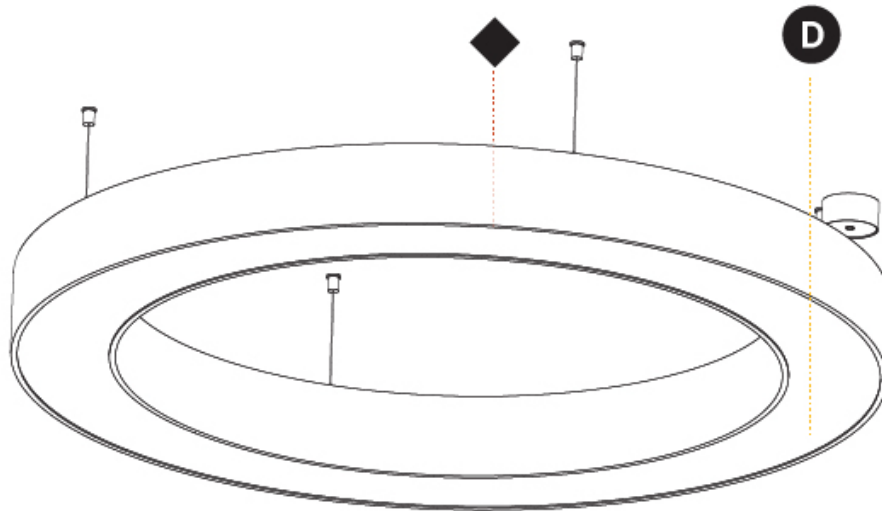

A30231-

PROJECT	_____
TYPE	_____
SPECIFIER	_____
QUANTITY	_____
DATE	_____

A