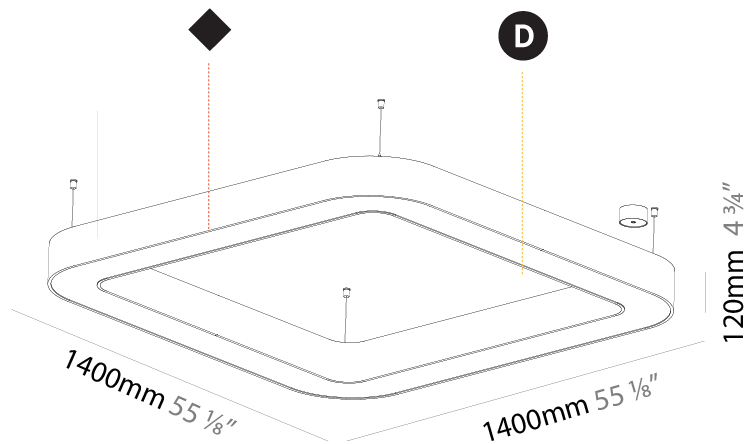

GENERAL

Series: Glorious
Subseries: Glorious Quantum
Brand: Prolicht
Division: Architectural
Mounting Type: Suspension
Mounting Location: Ceiling
Subcategory: Ambient

PHYSICAL

Shape: Square
Length (mm): 1400
Length (in): 55 1/8
Width (mm): 1400
Width (in): 55 1/8
Height (mm): 120
Height (in): 4 3/4
Max. Overall Height (mm): 2120
Max. Overall Height (in): 83 7/16
Light Distribution: Direct
Weight (kg): 17.644
Weight (lbs): 38.82
Diffuser: PMMA - Opal or Micro-Prism
Fixture Finish: SSR / BKV / CWI / CRY / HAB / LAG / UFT / ITA / RUA / RUR / MIC / FTG / MYG / TWT / LOD / PUS / FRO / FUP / KIA / POP / BLS / SPG / MEY / GOH / GUM / CHC / COM / ABZ / JAG / OBR / MOS / ROR
Fixture Material: Aluminum

ELECTRICAL

Lamp Type: LED (Zhaga Standard)
Input Wattage (W): 80
Total Output Wattage (W): 64 / 51.2 (3500K)
Dimming: Non-Dimming / Phase Dimming (120Vac only) / 0-10V Dimming
Driver Included: Yes
Driver Location: Integrated
Driver Type: Constant Current - 120 / 277Vac
Driver Class: Class 2
Input Voltage (V): 120 - 277
Constant Current (MA): 350 / 800 (3500K)

LED

Color Temperature (°K): 3000 / 3500 / 4000
Max. Delivered Lumen (lm): 7380 / 7644 / 7800
CRI: >80 CRI
Efficiency (%): 0.65
Lamp Life (hrs): 50000

OPTICAL

RATINGS AND CERTIFICATIONS

Certified By: Certified for North American Standards
IP rating: IP20