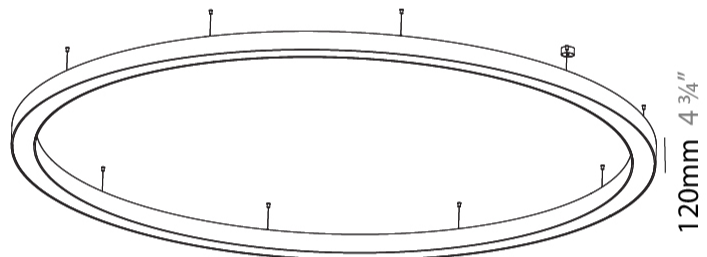

GENERAL

Series: Glorious
Subseries: Glorious
Brand: Prolicht
Division: Architectural
Mounting Type: Suspension
Mounting Location: Ceiling
Subcategory: Ambient

PHYSICAL

Shape: Round
Diameter (mm): 4000
Diameter (in): 157 1/2
Height (mm): 120
Height (in): 4 3/4
Max. Overall Height (mm): 2120
Max. Overall Height (in): 83 7/16
Light Distribution: Direct
Weight (kg): 50.71
Weight (lbs): 111.98
Diffuser: PMMA - Opal or Micro-Prism
Fixture Finish: SSR / BKV / CWI / CRY / HAB / LAG / UFT / ITA / RUA / RUR / MIC / FTG / MYG / TWT / LOD / PUS / FRO / FUP / KIA / POP / BLS / SPG / MEY / GOH / GUM / CHC / COM / ABZ / JAG / OBR / MOS / ROR
Fixture Material: Aluminum

ELECTRICAL

Lamp Type: LED (Zhaga Standard)
Input Wattage (W): 200
Total Output Wattage (W): 160 / 128 (3500K)
Dimming: Non-Dimming / Phase Dimming (120Vac only) / 0-10V Dimming
Driver Included: Yes
Driver Location: Integrated
Driver Type: Constant Current
Driver Class: Class 2
Input Voltage (V): 120 - 277
Constant Current (mA): 350 / 1000 (3500K)

LED

Color Temperature (°K): 3000 / 3500 / 4000
Max. Delivered Lumen (lm): 18460 / 19110 / 19500
CRI: >80 CRI
Efficiency (%): 0.65
Lamp Life (hrs): 50000

OPTICAL

RATINGS AND CERTIFICATIONS

Certified By: Certified for North American Standards
IP rating: IP20

3700mm 145 1/16"

4000mm 157 1/2"