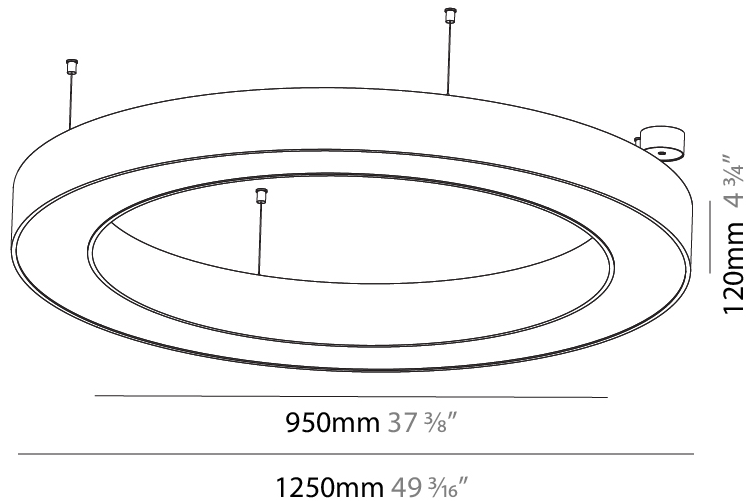

GENERAL

Series: Glorious
Subseries: Glorious
Brand: Prolicht
Division: Architectural
Mounting Type: Suspension
Mounting Location: Ceiling
Subcategory: Ambient

PHYSICAL

Shape: Round
Diameter (mm): 1250
Diameter (in): 49 ³/₁₆
Height (mm): 120
Height (in): 4 ³/₄
Max. Overall Height (mm): 2120
Max. Overall Height (in): 83 ⁷/₁₆
Light Distribution: Direct
Weight (kg): 12.847
Weight (lbs): 28.26
Diffuser: [PMMA - Opal or Micro-Prism](#)
Fixture Finish: [SSR / BKV / CWI / CRY / HAB / LAG / UFT / ITA / RUA / RUR / MIC / FTG / MYG / TWT / LOD / PUS / FRO / FUP / KIA / POP / BLS / SPG / MEY / GOH / GUM / CHC / COM / ABZ / JAG / OBR / MOS / ROR](#)
Fixture Material: Aluminum

ELECTRICAL

Lamp Type: LED (Zhaga Standard)
Input Wattage (W): 60
Total Output Wattage (W): 48 / 38.4 (3500K)
Dimming: [Non-Dimming / Phase Dimming (120Vac only) / 0-10V Dimming](#)
Driver Included: Yes
Driver Location: Integrated
Driver Type: Constant Current
Driver Class: Class 2
Input Voltage (V): 120 - 277
Constant Current (MA): 350 / 1200 (3500K)

LED

[Color Temperature (°K): 3000 / 3500 / 4000](#)
Max. Delivered Lumen (lm): 5540 / 5733 / 5850
CRI: >80 CRI
Efficiency (%): 0.65
Lamp Life (hrs): 50000

OPTICAL

RATINGS AND CERTIFICATIONS

Certified By: Certified for North American Standards
IP rating: IP20