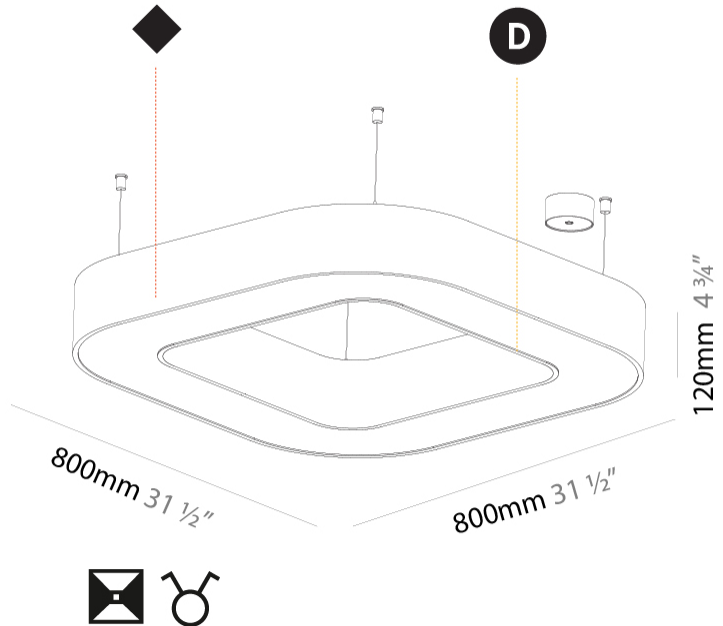

GENERAL

Series: Glorious
Subseries: Glorious Quantum
Brand: Prolicht
Division: Architectural
Mounting Type: Suspension
Mounting Location: Ceiling
Subcategory: Ambient

PHYSICAL

Shape: Square
Length (mm): 800
Length (in): 31 1/2
Width (mm): 800
Width (in): 31 1/2
Height (mm): 120
Height (in): 4 3/4
Max. Overall Height (mm): 2120
Max. Overall Height (in): 83 7/16
Light Distribution: Direct / Indirect
Weight (kg): 9.71
Weight (lbs): 21.44
Diffuser: PMMA - Opal or Micro-Prism
Fixture Finish: SSR / BKV / CWI / CRY / HAB / LAG / UFT / ITA / RUA / RUR / MIC / FTG / MYG / TWT / LOD / PUS / FRO / FUP / KIA / POP / BLS / SPG / MEY / GOH / GUM / CHC / COM / ABZ / JAG / OBR / MOS / ROR
Fixture Material: Aluminum

ELECTRICAL

Lamp Type: LED (Zhaga Standard)
Input Wattage (W): 40 / 20
Total Output Wattage (W): 48 / 38.4 (3500K)
Dimming: Non-Dimming / Phase Dimming (120Vac only) / 0-10V Dimming
Driver Included: Yes
Driver Location: Integrated
Driver Type: Constant Current - 120 / 277Vac
Driver Class: Class 2
Input Voltage (V): 120 - 277
Constant Current (MA): 350 / 800/400 (3500K)

LED

Color Temperature (°K): 3000 / 3500 / 4000
Max. Delivered Lumen (lm): 3690 / 3822 / 3900 Direct / 2560 / 2646 / 2700 Indirect
CRI: >80 CRI
Efficiency (%): 69.8
Lamp Life (hrs): 50000

OPTICAL

RATINGS AND CERTIFICATIONS

Certified By: Certified for North American Standards
IP rating: IP20