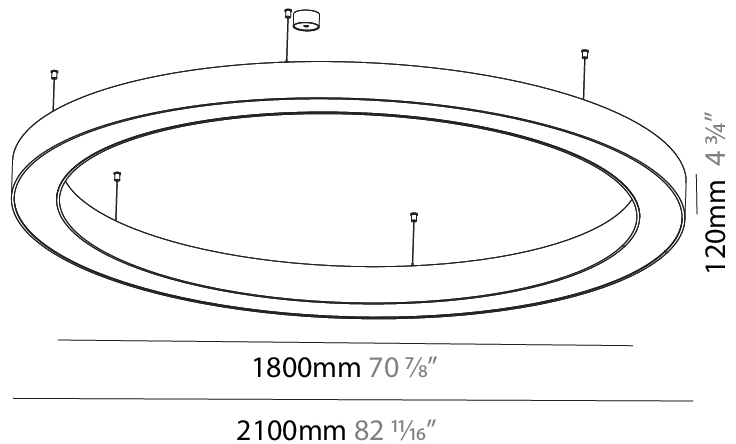

GENERAL

Series: Glorious
Subseries: Glorious
Brand: Prolicht
Division: Architectural
Mounting Type: Suspension
Mounting Location: Ceiling
Subcategory: Ambient

PHYSICAL

Shape: Round
Diameter (mm): 2100
Diameter (in): 82 ¹¹/₁₆
Height (mm): 120
Height (in): 4 ³/₄
Max. Overall Height (mm): 2120
Max. Overall Height (in): 83 ⁷/₁₆
Light Distribution: Direct / Indirect
Weight (kg): 26.817
Weight (lbs): 59.12
Diffuser: PMMA - Opal
Fixture Finish: [SSR / BKV / CWI / CRY / HAB / UFT / ITA / RUA / FTG / MYG / LOD / PUS / FRO / FUP / KIA / POP / BLS / SPG / MEY / GOH / GUM / CHC / COM / ABZ / JAG / OBR / MOS / ROR](#)
Fixture Material: Aluminum

ELECTRICAL

Lamp Type: LED (Zhaga Standard)
Input Wattage (W): 165
Total Output Wattage (W): 132 / 105.6 (3500K)
Dimming: [Non-Dimming / Phase Dimming (120Vac only) / 0-10V Dimming](#)
Driver Included: Yes
Driver Location: Integrated
Driver Type: Constant Current - 120 / 277Vac
Driver Class: Class 2
Input Voltage (V): 120 - 277
Constant Current (MA): 350 / 700/600 (3500K)

LED

[Color Temperature (°K): 3000 / 3500 / 4000](#)
Max. Delivered Lumen (lm): 9690 / 10035 / 10240 Direct / 7670 / 7938 / 8100 Indirect
CRI: >80 CRI
Efficiency (%): 70
Lamp Life (hrs): 50000

OPTICAL

RATINGS AND CERTIFICATIONS

Certified By: Certified for North American Standards
IP rating: IP20

PROJECT
TYPE
SPECIFIER
QUANTITY
DATE