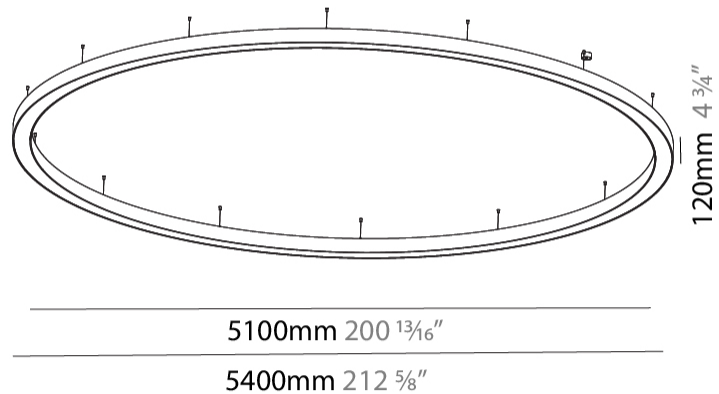

GENERAL

Series: Glorious
Subseries: Glorious
Brand: Prolight
Division: Architectural
Mounting Type: Suspension
Mounting Location: Ceiling
Subcategory: Ambient

PHYSICAL

Shape: Round
Diameter (mm): 5400
Diameter (in): 212 ⁵/₈
Height (mm): 120
Height (in): 4 ³/₄
Max. Overall Height (mm): 2120
Max. Overall Height (in): 83 ⁷/₁₆
Light Distribution: Direct / Indirect
Weight (kg): 71.452
Weight (lbs): 157.19
Diffuser: PMMA - Opal or Micro-Prism
Fixture Finish: SSR / BKV / CWI / CRY / HAB / UFT / ITA / RUA / FTG / MYG / LOD / PUS / FRO / FUP / KIA / POP / BLS / SPG / MEY / GOH / GUM / CHC / COM / ABZ / JAG / OBR / MOS / ROR
Fixture Material: Aluminum

ELECTRICAL

Lamp Type: LED (Zhaga Standard)
Input Wattage (W): 405
Total Output Wattage (W): 324 / 259.2 (3500K)
Dimming: Non-Dimming / Phase Dimming (120Vac only) / 0-10V Dimming
Driver Included: Yes
Driver Location: Integrated
Driver Type: Constant Current - 120 / 277Vac
Driver Class: Class 2
Input Voltage (V): 120 - 277
Constant Current (MA): 350 / 800/500 (3500K)

LED

Color Temperature (°K): 3000 / 3500 / 4000
Max. Delivered Lumen (lm): 25840 / 26754 / 27300 Direct / 19620 / 2031 / 20720 Indirect
CRI: >80 CRI
Efficiency (%): 70
Lamp Life (hrs): 50000

OPTICAL

RATINGS AND CERTIFICATIONS

Certified By: Certified for North American Standards
IP rating: IP20

PROJECT _____
TYPE _____
SPECIFIER _____
QUANTITY _____
DATE _____