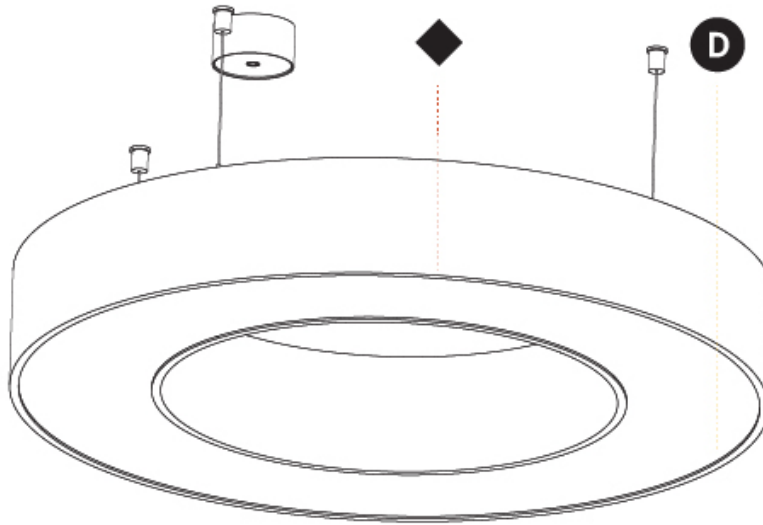

A30297-

PROJECT _____

TYPE _____

SPECIFIER _____

QUANTITY _____

DATE _____

A