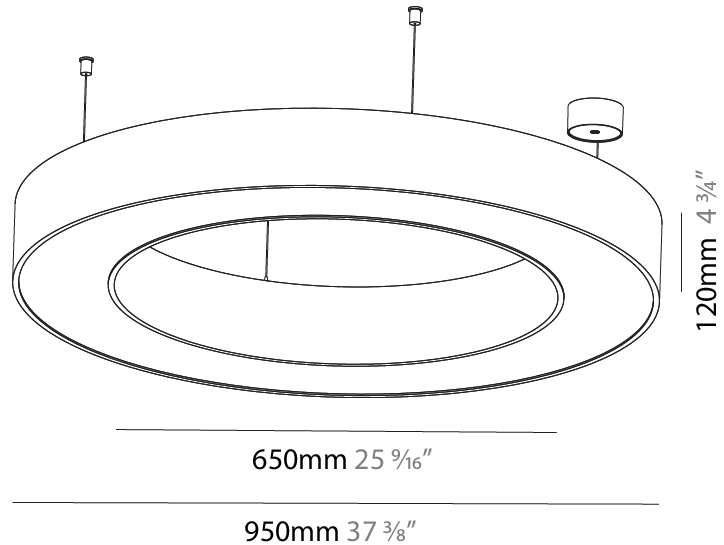

GENERAL

Series: Glorious
Subseries: Glorious
Brand: Prolicht
Division: Architectural
Mounting Type: Suspension
Mounting Location: Ceiling
Subcategory: Ambient

PHYSICAL

Shape: Round
Diameter (mm): 950
Diameter (in): 37 ⁷/₈
Height (mm): 120
Height (in): 4 ³/₄
Max. Overall Height (mm): 2120
Max. Overall Height (in): 83 ⁷/₁₆
Light Distribution: Direct
Weight (kg): 9.172
Weight (lbs): 20.22
Diffuser: [PMMA - Opal or Micro-Prism](#)
Fixture Finish: [SSR / BKV / CWI / CRY / HAB / LAG / UFT / ITA / RUA / RUR / MIC / FTG / MYG / TWT / LOD / PUS / FRO / FUP / KIA / POP / BLS / SPG / MEY / GOH / GUM / CHC / COM / ABZ / JAG / OBR / MOS / ROR](#)
Fixture Material: Aluminum

ELECTRICAL

Lamp Type: LED (Zhaga Standard)
Input Wattage (W): 45
Total Output Wattage (W): 36 / 28.8 (3500K)
Dimming: [Non-Dimming / Phase Dimming (120Vac only) / 0-10V Dimming](#)
Driver Included: Yes
Driver Location: Integrated
Driver Type: Constant Current
Driver Class: Class 2
Input Voltage (V): 120 - 277
Constant Current (MA): 350 / 900 (3500K)

LED

[Color Temperature (°K): 3000 / 3500 / 4000](#)
Max. Delivered Lumen (lm): 4150 / 4302 / 4390
CRI: >80 CRI
Efficiency (%): 65
Lamp Life (hrs): 50000

OPTICAL

RATINGS AND CERTIFICATIONS

Certified By: Certified for North American Standards
IP rating: IP20