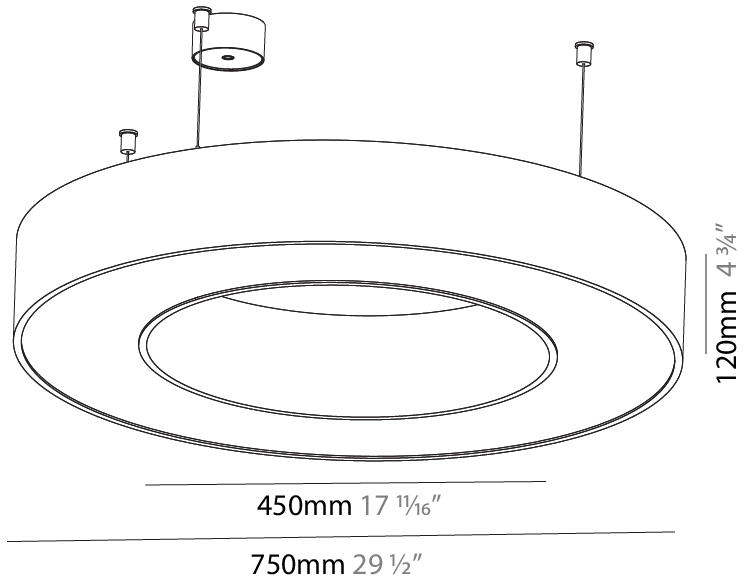

GENERAL

Series: Glorious
Subseries: Glorious
Brand: Prolicht
Division: Architectural
Mounting Type: Suspension
Mounting Location: Ceiling
Subcategory: Ambient

PHYSICAL

Shape: Round
Diameter (mm): 750
Diameter (in): 29 1/2
Height (mm): 120
Height (in): 4 3/4
Max. Overall Height (mm): 2120
Max. Overall Height (in): 83 7/16
Light Distribution: Direct / Indirect
Weight (kg): 7.675
Weight (lbs): 16.9
Diffuser: PMMA - Opal or Micro-Prism
Fixture Finish: SSR / BKV / CWI / CRY / HAB / LAG / UFT / ITA / RUA / RUR / MIC / FTG / MYG / TWT / LOD / PUS / FRO / FUP / KIA / POP / BLS / SPG / MEY / GOH / GUM / CHC / COM / ABZ / JAG / OBR / MOS / ROR
Fixture Material: Aluminum

ELECTRICAL

Lamp Type: LED (Zhaga Standard)
Input Wattage (W): 45
Total Output Wattage (W): 40 / 32 (3500K)
Dimming: Non-Dimming / Phase Dimming (120Vac only) / 0-10V Dimming
Driver Included: Yes
Driver Location: Integrated
Driver Type: Constant Current
Driver Class: Class 2
Input Voltage (V): 120 - 277
Constant Current (MA): 350 / 600/400 (3500K)

LED

Color Temperature (°K): 3000 / 3500 / 4000
Max. Delivered Lumen (lm): 2770 / 2862 / 2920 Direct / 1380 / 1440 / 1470 Indirect
CRI: >80 CRI
Efficiency (%): 71
Lamp Life (hrs): 50000

OPTICAL

RATINGS AND CERTIFICATIONS

Certified By: Certified for North American Standards
IP rating: IP20