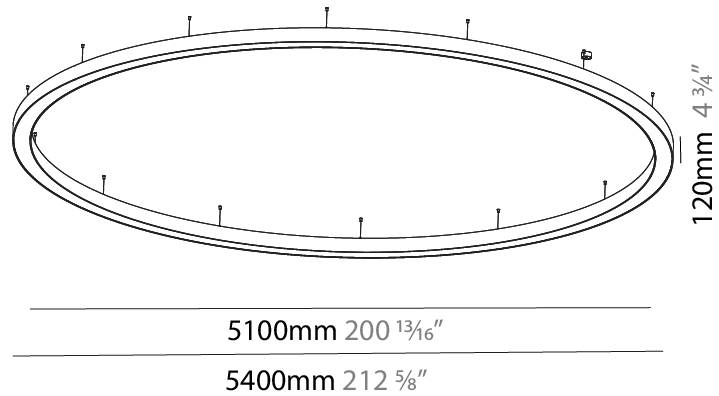

GENERAL

Series: Glorious
Subseries: Glorious
Brand: Prolight
Division: Architectural
Mounting Type: Suspension
Mounting Location: Ceiling
Subcategory: Ambient

PHYSICAL

Shape: Round
Diameter (mm): 5400
Diameter (in): 212 ⁵/₈
Height (mm): 120
Height (in): 4 ³/₄
Max. Overall Height (mm): 2120
Max. Overall Height (in): 83 ⁷/₁₆
Light Distribution: Direct / Indirect
Weight (kg): 71.452
Weight (lbs): 157.19
Diffuser: PMMA - Opal or Micro-Prism
Fixture Finish: SSR / BKV / CWI / CRY / HAB / UFT / ITA / RUA / FTG / MYG / LOD / PUS / FRO / FUP / KIA / POP / BLS / SPG / MEY / GOH / GUM / CHC / COM / ABZ / JAG / OBR / MOS / ROR
Fixture Material: Aluminum

ELECTRICAL

Lamp Type: LED (Zhaga Standard)
Input Wattage (W): 405
Total Output Wattage (W): 324 / 259.2 (3500K)
Dimming: Non-Dimming / Phase Dimming (120Vac only) / 0-10V Dimming
Driver Included: Yes
Driver Location: Integrated
Driver Type: Constant Current - 120 / 277Vac
Driver Class: Class 2
Input Voltage (V): 120 - 277
Constant Current (MA): 350 / 800/500 (3500K)

LED

Color Temperature (°K): 3000 / 3500 / 4000
Max. Delivered Lumen (lm): 25840 / 26754 / 27300 Direct / 19620 / 2031 / 20720 Indirect
CRI: >80 CRI
Efficiency (%): 70
Lamp Life (hrs): 50000

OPTICAL

RATINGS AND CERTIFICATIONS

Certified By: Certified for North American Standards
IP rating: IP20

PROJECT
TYPE
SPECIFIER
QUANTITY
DATE