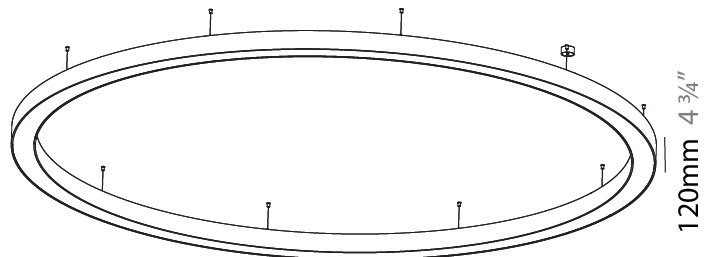

GENERAL

Series: Glorious
Subseries: Glorious
Brand: Prolicht
Division: Architectural
Mounting Type: Suspension
Mounting Location: Ceiling
Subcategory: Ambient

PHYSICAL

Shape: Round
Diameter (mm): 4000
Diameter (in): 157 1/2
Height (mm): 120
Height (in): 4 3/4
Max. Overall Height (mm): 2120
Max. Overall Height (in): 83 7/16
Light Distribution: Direct
Weight (kg): 50.71
Weight (lbs): 111.98
Diffuser: PMMA - Opal or Micro-Prism
Fixture Finish: SSR / BKV / CWI / CRY / HAB / UFT / ITA / RUA / FTG / MYG / LOD / PUS / FRO / FUP / KIA / POP / BLS / SPG / MEY / GOH / GUM / CHC / COM / ABZ / JAG / OBR / MOS / ROR
Fixture Material: Aluminum

ELECTRICAL

Lamp Type: LED (Zhaga Standard)
Input Wattage (W): 200
Total Output Wattage (W): 160 / 128 (3500K)
Dimming: Non-Dimming / Phase Dimming (120Vac only) / 0-10V Dimming
Driver Included: Yes
Driver Location: Integrated
Driver Type: Constant Current
Driver Class: Class 2
Input Voltage (V): 120 - 277
Constant Current (mA): 350 / 1000 (3500K)

LED

Color Temperature (°K): 3000 / 3500 / 4000
Max. Delivered Lumen (lm): 18460 / 19110 / 19500
CRI: >80 CRI
Efficiency (%): 0.65
Lamp Life (hrs): 50000

OPTICAL

RATINGS AND CERTIFICATIONS

Certified By: Certified for North American Standards
IP rating: IP20

PROJECT	_____
TYPE	_____
SPECIFIER	_____
QUANTITY	_____
DATE	_____

3700mm 145 1/16"

4000mm 157 1/2"