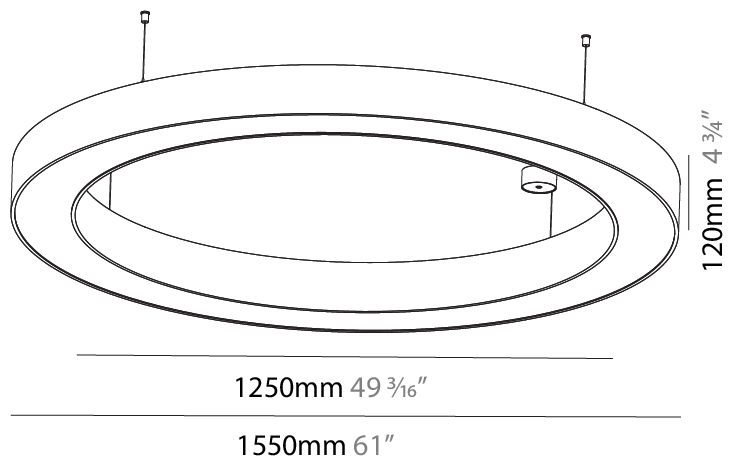

GENERAL

Series: Glorious
Subseries: Glorious
Brand: Prolicht
Division: Architectural
Mounting Type: Suspension
Mounting Location: Ceiling
Subcategory: Ambient

PHYSICAL

Shape: Round
Diameter (mm): 1550
Diameter (in): 61
Height (mm): 120
Height (in): 4 ³/₄
Max. Overall Height (mm): 2120
Max. Overall Height (in): 83 ⁷/₁₆
Light Distribution: Direct
Weight (kg): 16.737
Weight (lbs): 36.82
Diffuser: PMMA - Opal or Micro-Prism
Fixture Finish: SSR / BKV / CWI / CRY / HAB / UFT / ITA / RUA / FTG / MYG / LOD / PUS / FRO / FUP / KIA / POP / BLS / SPG / MEY / GOH / GUM / CHC / COM / ABZ / JAG / OBR / MOS / ROR
Fixture Material: Aluminum

ELECTRICAL

Lamp Type: LED (Zhaga Standard)
Input Wattage (W): 75
Total Output Wattage (W): 60 / 48 (3500K)
Dimming: Non-Dimming / Phase Dimming (120Vac only) / 0-10V Dimming
Driver Included: Yes
Driver Location: Integrated
Driver Type: Constant Current
Driver Class: Class 2
Input Voltage (V): 120 - 277
Constant Current (MA): 350 / 700/800 (3500K)

LED

Color Temperature (°K): 3000 / 3500 / 4000
Max. Delivered Lumen (lm): 6920 / 7164 / 7310
CRI: >80 CRI
Efficiency (%): 0.65
Lamp Life (hrs): 50000

OPTICAL

RATINGS AND CERTIFICATIONS

Certified By: Certified for North American Standards
IP rating: IP20