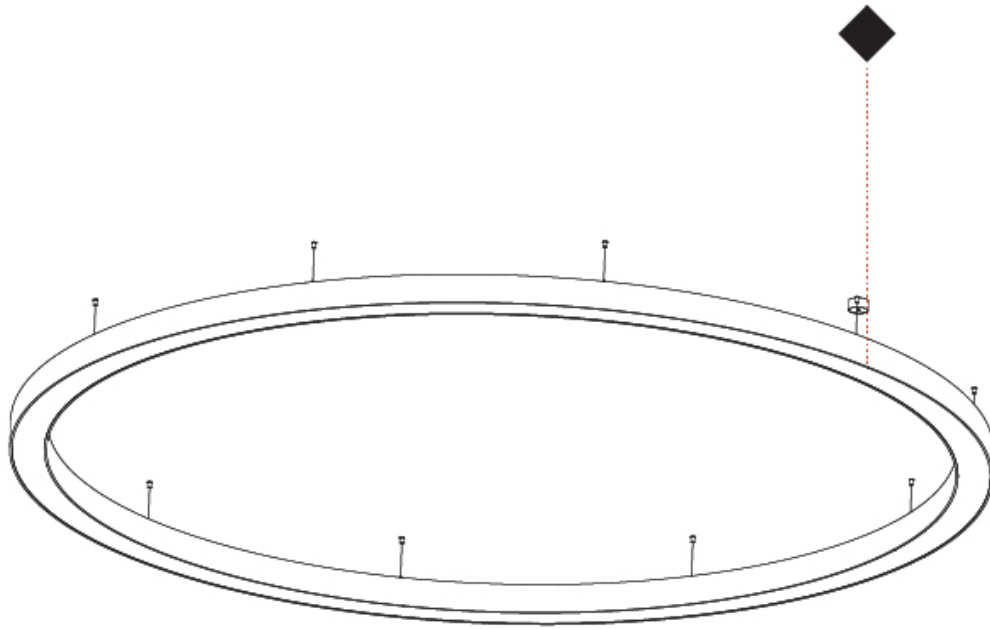

A30202-

PROJECT	_____
TYPE	_____
SPECIFIER	_____
QUANTITY	_____
DATE	_____