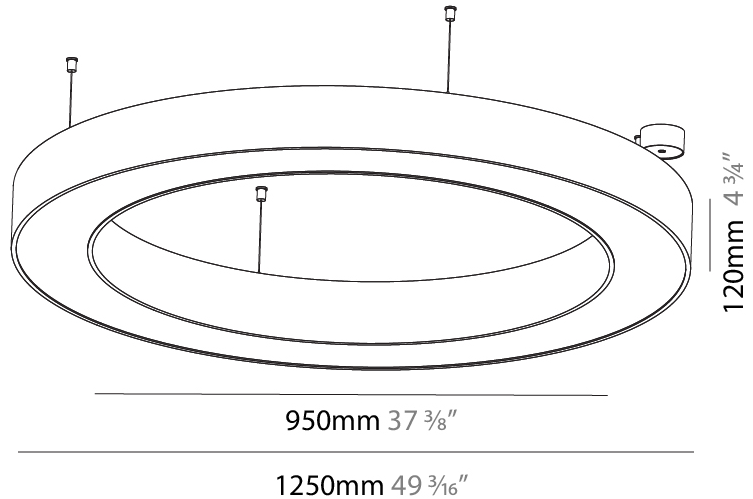

GENERAL

Series: Glorious
Subseries: Glorious
Brand: Prolight
Division: Architectural
Mounting Type: Suspension
Mounting Location: Ceiling
Subcategory: Ambient

PHYSICAL

Shape: Round
Diameter (mm): 1250
Diameter (in): 49 ³/₁₆
Height (mm): 120
Height (in): 4 ³/₄
Max. Overall Height (mm): 2120
Max. Overall Height (in): 83 ⁷/₁₆
Light Distribution: Direct / Indirect
Weight (kg): 13.475
Weight (lbs): 29.70
Diffuser: [PMMA - Opal or Micro-Prism](#)
Fixture Finish: [SSR / BKV / CWI / CRY / HAB / UFT / ITA / RUA / FTG / MYG / LOD / PUS / FRO / FUP / KIA / POP / BLS / SPG / MEY / GOH / GUM / CHC / COM / ABZ / JAG / OBR / MOS / ROR](#)
Fixture Material: Aluminum

ELECTRICAL

Lamp Type: LED (Zhaga Standard)
Input Wattage (W): 90
Total Output Wattage (W): 72 / 57.6 (3500K)
Dimming: [Non-Dimming / Phase Dimming (120Vac only) / 0-10V Dimming](#)
Driver Included: Yes
Driver Location: Integrated
Driver Type: Constant Current
Driver Class: Class 2
Input Voltage (V): 120 - 277
Constant Current (MA): 350 / 1200/600 (3500K)

LED

[Color Temperature (°K): 3000 / 3500 / 4000](#)
Max. Delivered Lumen (lm): 5540 / 5733 / 5850 Direct / 3830 / 3969 / 4050 Indirect
CRI: >80 CRI
Efficiency (%): 68
Lamp Life (hrs): 50000

OPTICAL

RATINGS AND CERTIFICATIONS

Certified By: Certified for North American Standards
IP rating: IP20