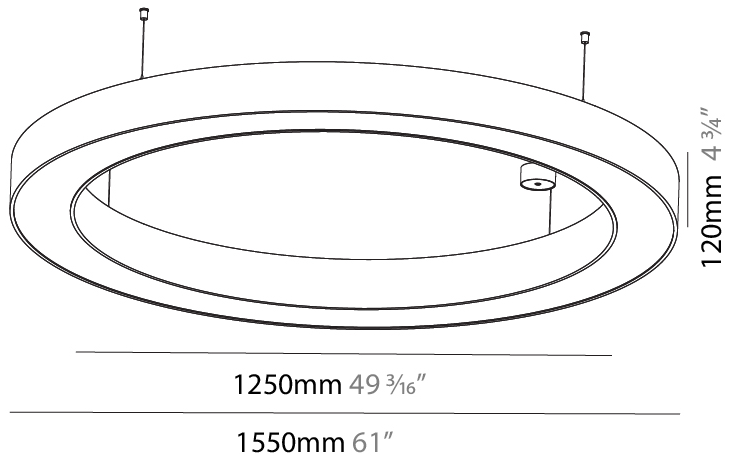

GENERAL

Series: Glorious
Subseries: Glorious
Brand: Prolight
Division: Architectural
Mounting Type: Suspension
Mounting Location: Ceiling
Subcategory: Ambient

PHYSICAL

Shape: Round
Diameter (mm): 1550
Diameter (in): 61
Height (mm): 120
Height (in): 4 ¾
Max. Overall Height (mm): 2120
Max. Overall Height (in): 83 7/16
Light Distribution: Direct / Indirect
Weight (kg): 16.737
Weight (lbs): 36.90
Diffuser: PMMA - Opal or Micro-Prism
Fixture Finish: SSR / BKV / CWI / CRY / HAB / UFT / ITA / RUA / FTG / MYG / LOD / PUS / FRO / FUP / KIA / POP / BLS / SPG / MEY / GOH / GUM / CHC / COM / ABZ / JAG / OBR / MOS / ROR
Fixture Material: Aluminum

ELECTRICAL

Lamp Type: LED (Zhaga Standard)
Input Wattage (W): 110
Total Output Wattage (W): 88 / 70.4 (3500K)
Dimming: Non-Dimming / Phase Dimming (120Vac only) / 0-10V Dimming
Driver Included: Yes
Driver Location: Integrated
Driver Type: Constant Current - 120 / 277Vac
Driver Class: Class 2
Input Voltage (V): 120 - 277
Constant Current (MA): 350 / 700/800 (3500K)

LED

Color Temperature (°K): 3000 / 3500 / 4000
Max. Delivered Lumen (lm): 6920 / 7164 / 7310 Direct / 4530 / 4938 / 4790 Indirect
CRI: >80 CRI
Efficiency (%): 68
Lamp Life (hrs): 50000

OPTICAL

RATINGS AND CERTIFICATIONS

Certified By: Certified for North American Standards
IP rating: IP20