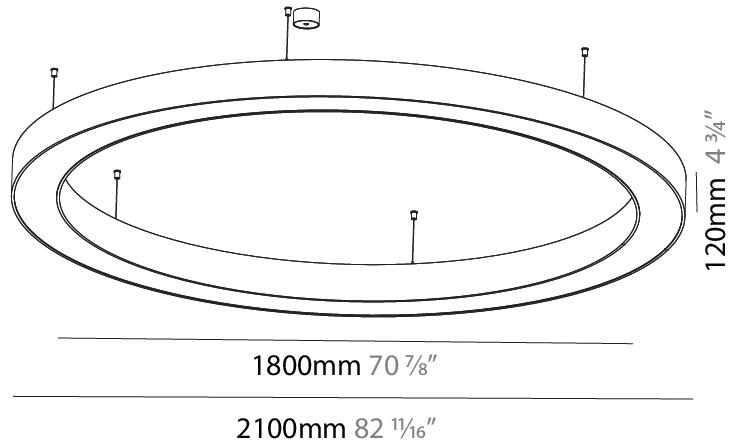

GENERAL

Series: Glorious
Subseries: Glorious
Brand: Prolight
Division: Architectural
Mounting Type: Suspension
Mounting Location: Ceiling
Subcategory: Ambient

PHYSICAL

Shape: Round
Diameter (mm): 2100
Diameter (in): 82 11/16
Height (mm): 120
Height (in): 4 3/4
Max. Overall Height (mm): 2120
Max. Overall Height (in): 83 7/16
Light Distribution: Direct / Indirect
Weight (kg): 26.817
Weight (lbs): 59.12
Diffuser: PMMA - Opal
Fixture Finish: SSR / BKV / CWI / CRY / HAB / UFT / ITA / RUA / FTG / MYG / LOD / PUS / FRO / FUP / KIA / POP / BLS / SPG / MEY / GOH / GUM / CHC / COM / ABZ / JAG / OBR / MOS / ROR
Fixture Material: Aluminum

ELECTRICAL

Lamp Type: LED (Zhaga Standard)
Input Wattage (W): 165
Total Output Wattage (W): 132 / 105.6 (3500K)
Dimming: Non-Dimming / Phase Dimming (120Vac only) / 0-10V Dimming
Driver Included: Yes
Driver Location: Integrated
Driver Type: Constant Current - 120 / 277Vac
Driver Class: Class 2
Input Voltage (V): 120 - 277
Constant Current (MA): 350 / 700/600 (3500K)

LED

Color Temperature (°K): 3000 / 3500 / 4000
Max. Delivered Lumen (lm): 9690 / 10035 / 10240 Direct / 7670 / 7938 / 8100 Indirect
CRI: >80 CRI
Efficiency (%): 70
Lamp Life (hrs): 50000

OPTICAL

RATINGS AND CERTIFICATIONS

Certified By: Certified for North American Standards
IP rating: IP20

PROJECT
TYPE
SPECIFIER
QUANTITY
DATE