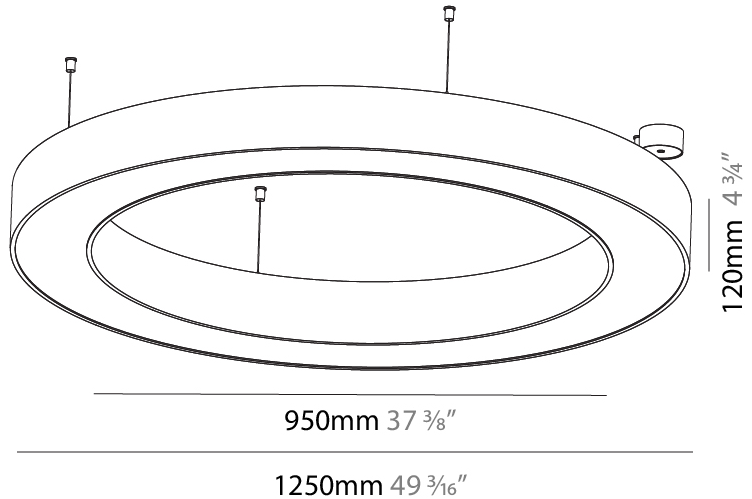

GENERAL

Series: Glorious
Subseries: Glorious
Brand: Prolight
Division: Architectural
Mounting Type: Suspension
Mounting Location: Ceiling
Subcategory: Ambient

PHYSICAL

Shape: Round
Diameter (mm): 1250
Diameter (in): 49 ³/₁₆
Height (mm): 120
Height (in): 4 ³/₄
Max. Overall Height (mm): 2120
Max. Overall Height (in): 83 ⁷/₁₆
Light Distribution: Direct
Weight (kg): 12.847
Weight (lbs): 28.26
Diffuser: [PMMA - Opal or Micro-Prism](#)
Fixture Finish: [SSR / BKV / CWI / CRY / HAB / UFT / ITA / RUA / FTG / MYG / LOD / PUS / FRO / FUP / KIA / POP / BLS / SPG / MEY / GOH / GUM / CHC / COM / ABZ / JAG / OBR / MOS / ROR](#)
Fixture Material: Aluminum

ELECTRICAL

Lamp Type: LED (Zhaga Standard)
Input Wattage (W): 60
Total Output Wattage (W): 48 / 38.4 (3500K)
Dimming: [Non-Dimming / Phase Dimming (120Vac only) / 0-10V Dimming](#)
Driver Included: Yes
Driver Location: Integrated
Driver Type: Constant Current
Driver Class: Class 2
Input Voltage (V): 120 - 277
Constant Current (MA): 350 / 1200 (3500K)

LED

[Color Temperature (°K): 3000 / 3500 / 4000](#)
Max. Delivered Lumen (lm): 5540 / 5733 / 5850
CRI: >80 CRI
Efficiency (%): 0.65
Lamp Life (hrs): 50000

OPTICAL

RATINGS AND CERTIFICATIONS

Certified By: Certified for North American Standards
IP rating: IP20