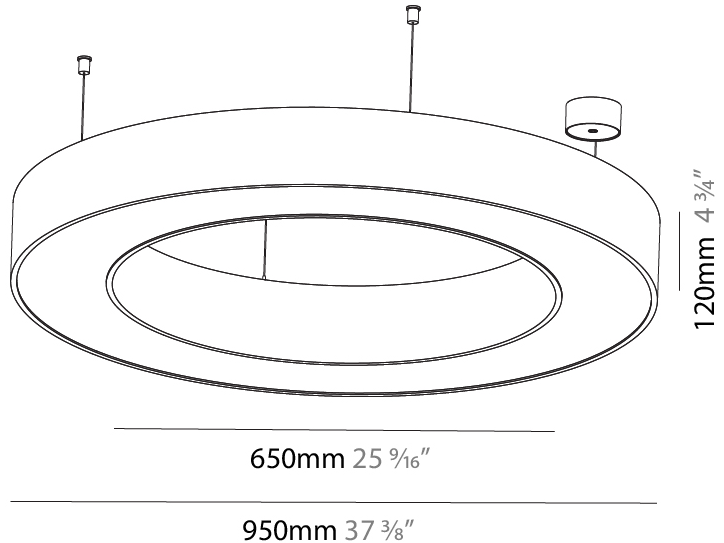

GENERAL

Series: Glorious
Subseries: Glorious
Brand: Prolight
Division: Architectural
Mounting Type: Suspension
Mounting Location: Ceiling
Subcategory: Ambient

PHYSICAL

Shape: Round
Diameter (mm): 950
Diameter (in): 37 ³/₈
Height (mm): 120
Height (in): 4 ³/₄
Max. Overall Height (mm): 2120
Max. Overall Height (in): 83 ⁷/₁₆
Light Distribution: Direct / Indirect
Weight (kg): 10.395
Weight (lbs): 22.92
Diffuser: [PMMA - Opal or Micro-Prism](#)
Fixture Finish: [SSR / BKV / CWI / CRY / HAB / UFT / ITA / RUA / FTG / MYG / LOD / PUS / FRO / FUP / KIA / POP / BLS / SPG / MEY / GOH / GUM / CHC / COM / ABZ / JAG / OBR / MOS / ROR](#)
Fixture Material: Aluminum

ELECTRICAL

Lamp Type: LED (Zhaga Standard)
Input Wattage (W): 58.5
Total Output Wattage (W): 52 / 41.6 (3500K)
Dimming: [Non-Dimming / Phase Dimming (120Vac only) / 0-10V Dimming](#)
Driver Included: Yes
Driver Location: Integrated
Driver Type: Constant Current
Driver Class: Class 2
Input Voltage (V): 120 - 277
Constant Current (MA): 350 / 900/400 (3500K)

LED

[Color Temperature (°K): 3000 / 3500 / 4000](#)
Max. Delivered Lumen (lm): 4150 / 4302 / 4390 Direct / 1850/ 1911 / 150
CRI: >80 CRI
Efficiency (%): 69
Lamp Life (hrs): 50000

OPTICAL

RATINGS AND CERTIFICATIONS

Certified By: Certified for North American Standards
IP rating: IP20