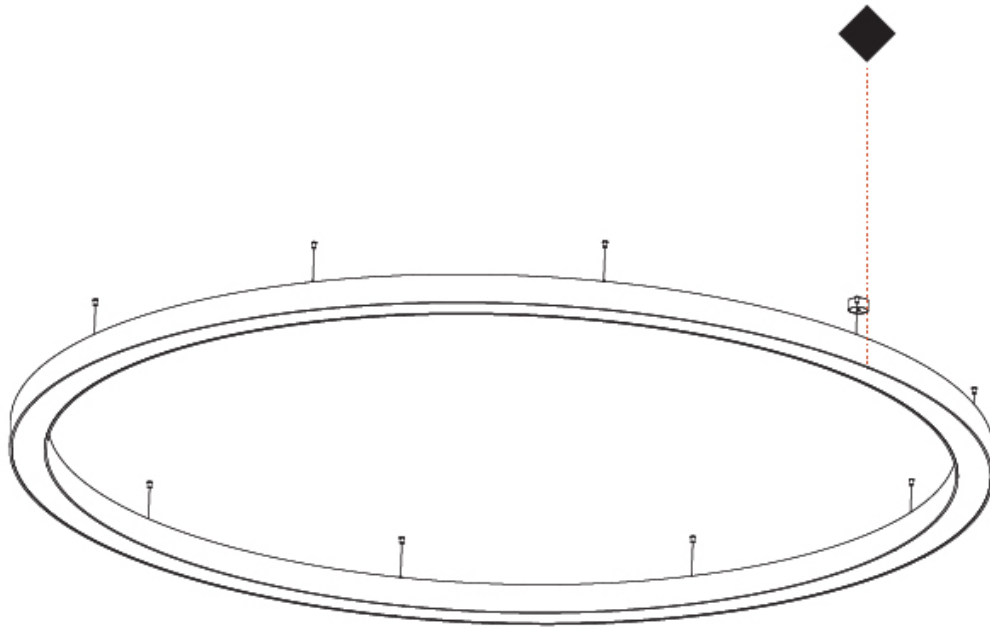

A30202-

PROJECT	_____
TYPE	_____
SPECIFIER	_____
QUANTITY	_____
DATE	_____

A