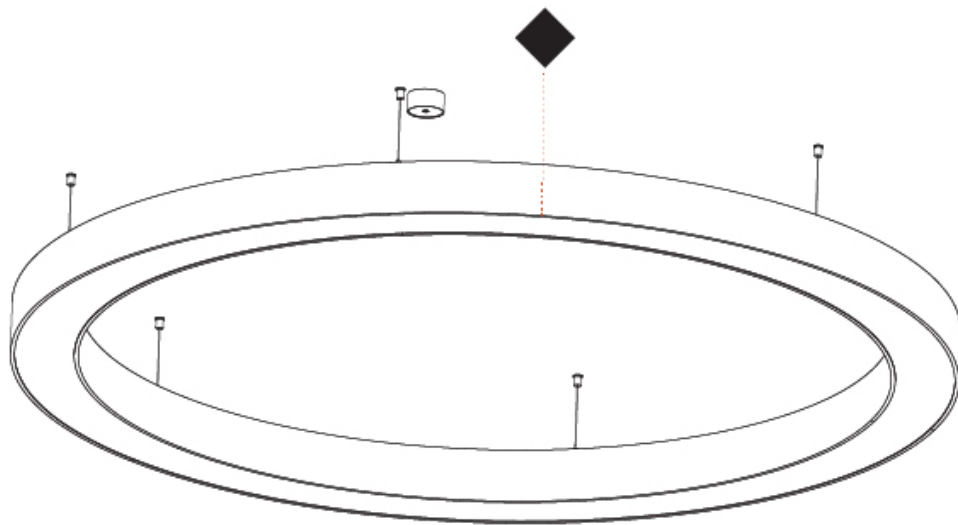

A30235-

PROJECT	_____
TYPE	_____
SPECIFIER	_____
QUANTITY	_____
DATE	_____