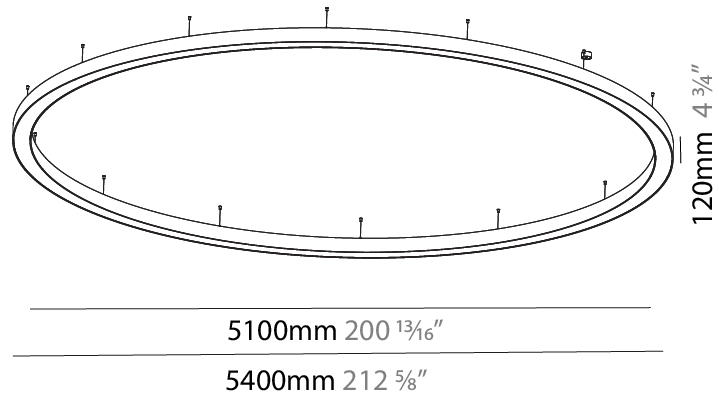

GENERAL

Series: Glorious
Subseries: Glorious
Brand: Prolicht
Division: Architectural
Mounting Type: Suspension
Mounting Location: Ceiling
Subcategory: Ambient

PHYSICAL

Shape: Round
Diameter (mm): 5400
Diameter (in): 212 ⁵/₈
Height (mm): 120
Height (in): 4 ³/₄
Max. Overall Height (mm): 2120
Max. Overall Height (in): 83 ⁷/₁₆
Light Distribution: Direct / Indirect
Weight (kg): 71.452
Weight (lbs): 157.19
Diffuser: PMMA - Opal or Micro-Prism
Fixture Finish: SSR / BKV / CWI / CRY / HAB / LAG / UFT / ITA / RUA / RUR / MIC / FTG / MYG / TWT / LOD / PUS / FRO / FUP / KIA / POP / BLS / SPG / MEY / GOH / GUM / CHC / COM / ABZ / JAG / OBR / MOS / ROR
Fixture Material: Aluminum

ELECTRICAL

Lamp Type: LED (Zhaga Standard)
Input Wattage (W): 405
Total Output Wattage (W): 324 / 259.2 (3500K)
Dimming: Non-Dimming / Phase Dimming (120Vac only) / 0-10V Dimming
Driver Included: Yes
Driver Location: Integrated
Driver Type: Constant Current - 120 / 277Vac
Driver Class: Class 2
Input Voltage (V): 120 - 277
Constant Current (MA): 350 / 800/500 (3500K)

LED

Color Temperature (°K): 3000 / 3500 / 4000
Max. Delivered Lumen (lm): 25840 / 26754 / 27300 Direct / 19620 / 2031 / 20720 Indirect
CRI: >80 CRI
Efficiency (%): 70
Lamp Life (hrs): 50000

OPTICAL

RATINGS AND CERTIFICATIONS

Certified By: Certified for North American Standards
IP rating: IP20

PROJECT _____
TYPE _____
SPECIFIER _____
QUANTITY _____
DATE _____