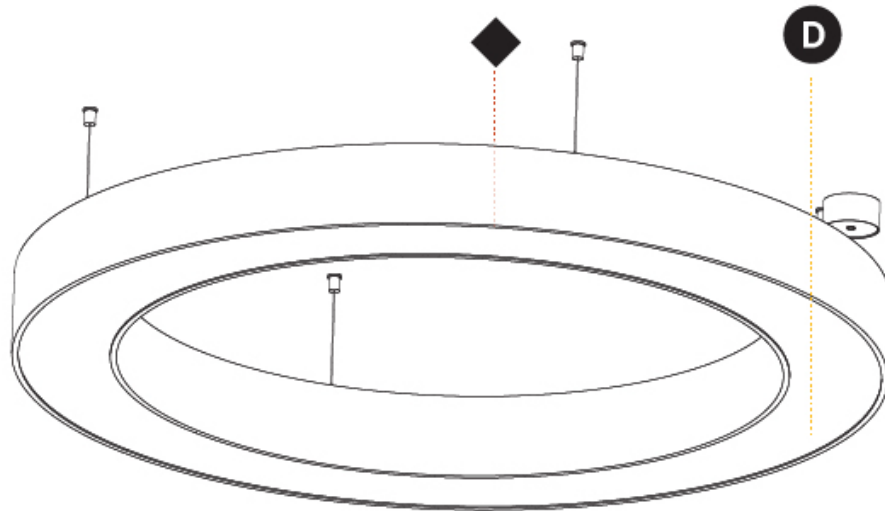

A30309-

PROJECT	_____
TYPE	_____
SPECIFIER	_____
QUANTITY	_____
DATE	_____