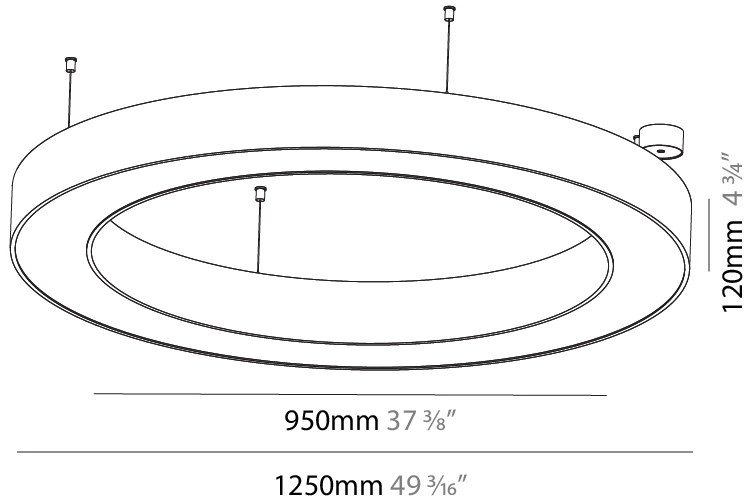

GENERAL

Series: Glorious
Subseries: Glorious
Brand: Prolight
Division: Architectural
Mounting Type: Suspension
Mounting Location: Ceiling
Subcategory: Ambient

PHYSICAL

Shape: Round
Diameter (mm): 1250
Diameter (in): 49 ³/₁₆
Height (mm): 120
Height (in): 4 ³/₄
Max. Overall Height (mm): 2120
Max. Overall Height (in): 83 ⁷/₁₆
Light Distribution: Direct
Weight (kg): 12.847
Weight (lbs): 28.26
Diffuser: [PMMA - Opal or Micro-Prism](#)
Fixture Finish: [SSR / BKV / CWI / CRY / HAB / LAG / UFT / ITA / RUA / RUR / MIC / FTG / MYG / TWT / LOD / PUS / FRO / FUP / KIA / POP / BLS / SPG / MEY / GOH / GUM / CHC / COM / ABZ / JAG / OBR / MOS / ROR](#)
Fixture Material: Aluminum

ELECTRICAL

Lamp Type: LED (Zhaga Standard)
Input Wattage (W): 60
Total Output Wattage (W): 48 / 38.4 (3500K)
Dimming: [Non-Dimming / Phase Dimming (120Vac only) / 0-10V Dimming](#)
Driver Included: Yes
Driver Location: Integrated
Driver Type: Constant Current
Driver Class: Class 2
Input Voltage (V): 120 - 277
Constant Current (mA): 350 / 1200 (3500K)

LED

[Color Temperature (°K): 3000 / 3500 / 4000](#)
Max. Delivered Lumen (lm): 5540 / 5733 / 5850
CRI: >80 CRI
Efficiency (%): 0.65
Lamp Life (hrs): 50000

OPTICAL

RATINGS AND CERTIFICATIONS

Certified By: Certified for North American Standards
IP rating: IP20