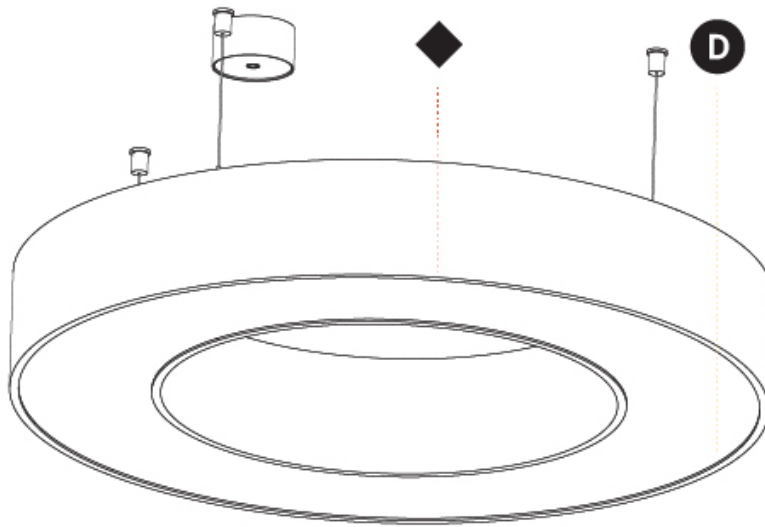

A30297-

PROJECT	_____
TYPE	_____
SPECIFIER	_____
QUANTITY	_____
DATE	_____