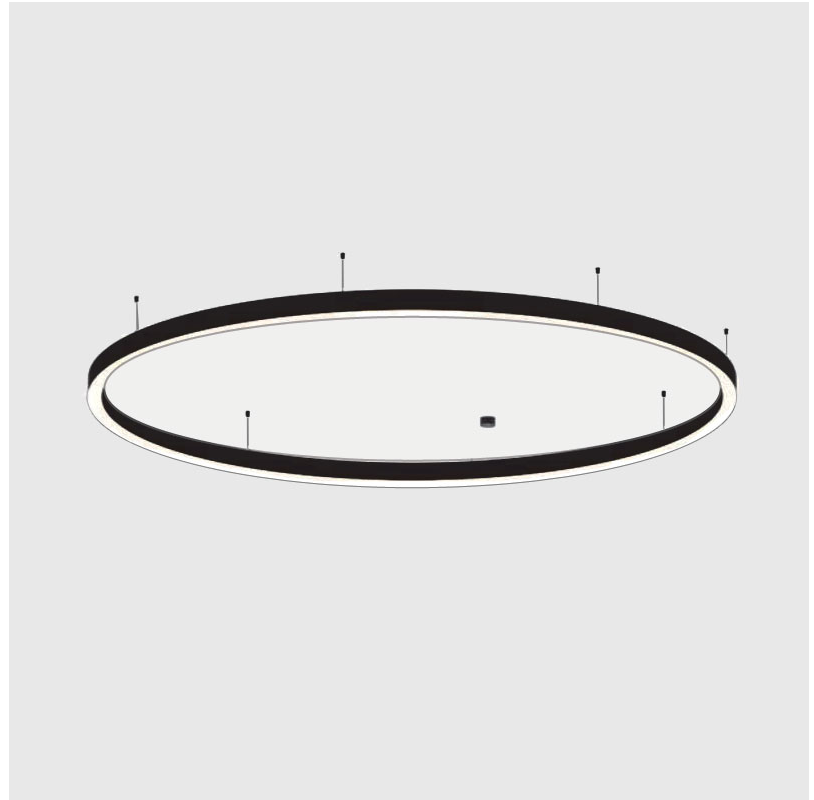

GENERAL

Series: Glorious
Subseries: Glorious Slim
Brand: Prolicht
Division: Architectural
Mounting Type: Suspension
Mounting Location: Ceiling
Subcategory: Ambient

PHYSICAL

Shape: Round
Diameter (mm): 5200
Diameter (in): 204 3/4
Height (mm): 90
Height (in): 3 9/16
Max. Overall Height (mm): 2090
Max. Overall Height (in): 82 5/16
Light Distribution: Direct / Indirect
Weight (kg): 55.788
Weight (lbs): 123.00
Diffuser: PMMA - Opal or Micro-Prism
Fixture Finish: SSR / BKV / CWI / CRY / HAB / LAG / UFT / ITA / RUA / RUR / MIC / FTG / MYG / TWT / LOD / PUS / FRO / FUP / KIA / POP / BLS / SPG / MEY / GOH / GUM / CHC / COM / ABZ / JAG / OBR / MOS / ROR
Fixture Material: Aluminum
Cable Details: 2000mm or 6000mm Transparent Cable

ELECTRICAL

Lamp Type: LED (Zhaga Standard)
Input Wattage (W): 392 / 280
Total Output Wattage (W): 336 / 240
Dimming: Tri-Mode (Non-Dimming and Phase Dimming (120Vac only) and 0-10V Dimming)
Driver Included: Yes
Driver Location: Integrated
Driver Type: Constant Current - Universal
Driver Class: Class 2
Input Voltage (V): 120 - 277
Constant Current (MA): 350

LED

Color Temperature (°K): 3000 / 3500 / 4000
Max. Delivered Lumen (lm): 72090 / 73588 / 75090
CRI: >80 CRI
Lamp Life (hrs): 50000

OPTICAL

RATINGS AND CERTIFICATIONS

Certified By: Certified for North American Standards
IP rating: IP20